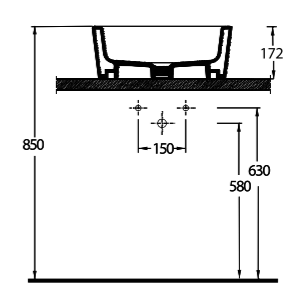

Lavabo
Banyo Mobilyası
uyumludur.
Washbasin
compatible with
bathroom furnitures.