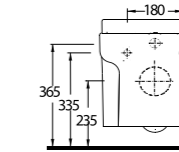

76303 Mythos

Asma Klozet
Gömme Rezervuar
uyumludur.
Wall-mounted WC
compatible with
concealed cistern.

aQuasave