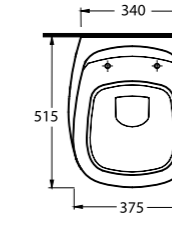

Asma Klozet
Gömme Rezervuar
uyumludur.
Wall-mounted WC
compatible with
concealed cistern.

46303 Arna