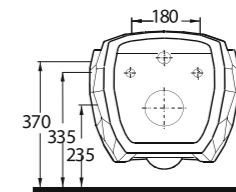

87303

Asma Klozet
Gömme Rezervuar uyumludur.
Wall-mounted WC compatible
with concealed cistern.