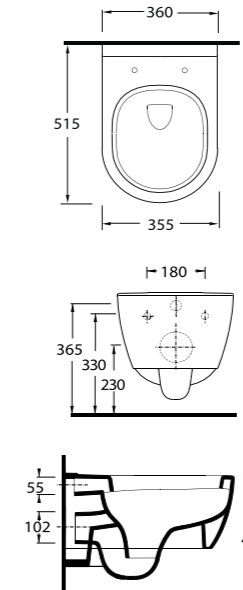

82313

Compact Asma Klozet
Gömme Rezervuar uyumludur.
Wall-mounted WC compatible
with concealed cistern.

aQuasave