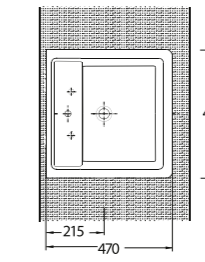

Lavabo
Banyo Mobilyası
uyumludur.
Washbasin
compatible with
bathroom furnitures.

34451 Alinda