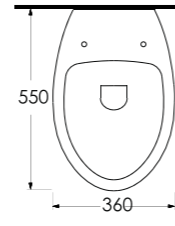

Asma Klozet
Gömme Rezervuar
uyumludur.
Wall-mounted WC
compatible with concealed
cistern.

87303 Diamas