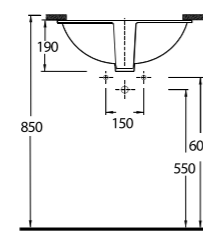

Oval
Tezgah Altı Lavabo
53,5 x 44,5 cm
Oval
Undercounter
Washbasin

91461 Pınara