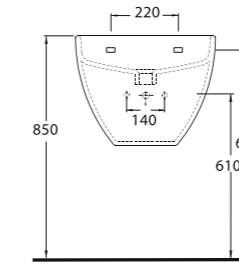

A L V O N A

Aquasave Klozetler
6 Litre yerine
4 Litre su ile etkin
temizlik sağlar.
Aquasave
significantly
reduces the water
used in flushing
from 6 to 4 liters.

86511

Monoblok Asma Lavabo
Monoblock Wall-hung
Washbasin

86303

Asma Klozet
Gömme Rezervuar uyumludur.
Wall-mounted WC Compatible
with concealed cistern.