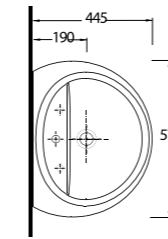

Aquasave Klozetler
6 Litre yerine
4 Litre su ile
etkin temizlik sağlar.
Aquasave significantly
reduces the water
used in flushing
from 6 to 4 liters.

53561

Lavabo
16302 Yarım Ayak ve
12114 Tam Ayak
uyumludur.
Washbasin
Compatible with 16302
half pedestal and 12114
full pedestal.

53103 (S-Trap)

Kanalısız
Altan Çıkışlı Klozet
53104 Rezervuar
uyumludur.
(S-Trap)
Rimless Closed coupled
WC Compatible with
53104 cistern.

53203 (P-Trap)

Kanalısız
Arkadan Çıkışlı Klozet
12114 Rezervuar
uyumludur.
(P-Trap)
Rimless Closed coupled
WC Compatible with
12114 cistern.

53213

Kanalısız
Duvara Tam Dayalı Klozet
Gömme Rezervuar
uyumludur.
Rimless Stand alone
back to wall WC (P-Trap)
Compatible with concealed
cistern.

53303

Kanalısız
Asma Klozet
Gömme Rezervuar
uyumludur.
Rimless Wall-
mounted WC
Compatible with
concealed cistern.