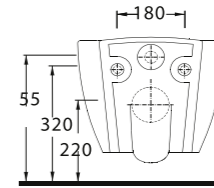

86303

Asma Klozet
Gömme Rezervuar uyumludur.
Wall-mounted WC Compatible
with concealed cistern.