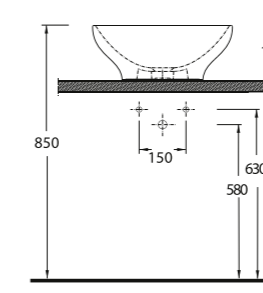

Lavabo
Banyo Mobilyası
uyumludur.
Washbasin
compatible with
bathroom furnitures.

34501 Alinda