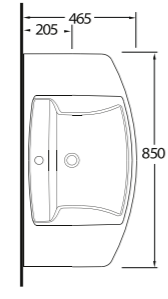

68851

Lavabo
78102 Tam Ayak, 78302 Yarım
Ayak ve Banyo Mobilyası
uyumludur.
Washbasin compatible with
78302 half pedestal,
78102 full pedestal and
bathroom furnitures.