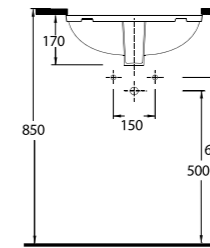

Dikdörtgen
Tezgah Altı Lavabo
51 x 40,5 cm
Rectangular
Undercounter
Washbasin

90561 Pınara