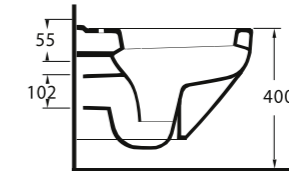

86303

Asma Klozet
Gömme Rezervuar uyumludur.
Wall-mounted WC Compatible
with concealed cistern.