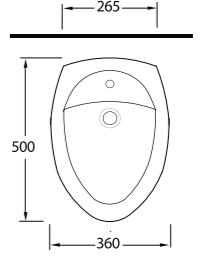

60105

Yerden Bide
Floor - mounted bidet