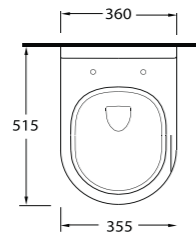

82313 Dropia

Compact Asma Klozet
Gömme Rezervuar
uyumludur.
Wall-mounted WC
compatible with
concealed cistern.

aQuasave