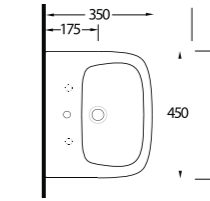

39451 Olympos

Dörtgen Lavabo
60402 Tam Ayak ve
10202 Yarım Ayak uyumludur.
Rectangular Washbasin
compatible
60402 full pedestal
and 10202 half pedestal.