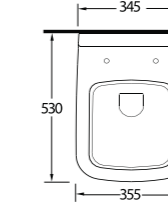

76303 Mythos

Asma Klozet
Gömme Rezervuar
uyumludur.
Wall-mounted WC
compatible with
concealed cistern.

aQuasave