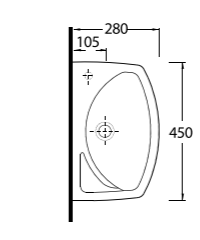

Köşeli Lavabo
Cornered Washbasin

91351 Lissa