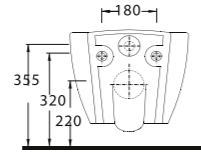

86303 Alvona

Asma Klozet
Gömme Rezervuar
uyumludur.
Wall-mounted WC
compatible with
concealed cistern.

aQuasave