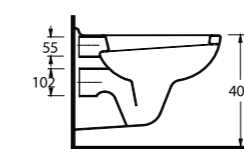

10303 Likya

Asma Klozet
Gömme Rezervuar
uyumludur.
Wall-mounted WC
compatible with
concealed cistern.

aQuasave