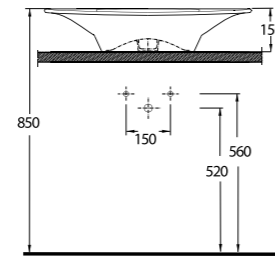

Lavabo
Banyo Mobilyası
uyumludur.
Washbasin
compatible with
bathroom furnitures.

82661 Dropia