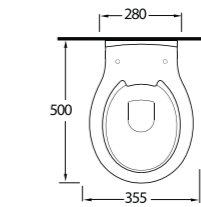

53303 Alia

Kanalsız Asma Klozet
Gömme Rezervuar
uyumludur.
Rimless Wall-mounted WC
compatible with
concealed cistern.

aQuasave
EGERIMLESS