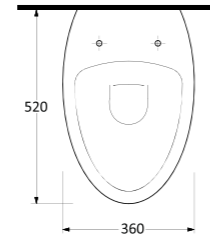

Asma Klozet
Gömme Rezervuar
uyumludur.
Wall-mounted WC
compatible with concealed
cistern.

69303 Finikia