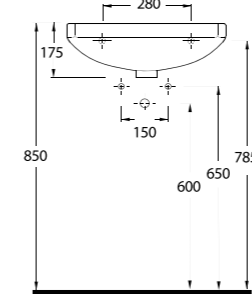

Köşeli Lavabo
Cornered Washbasin

91451 Lissa