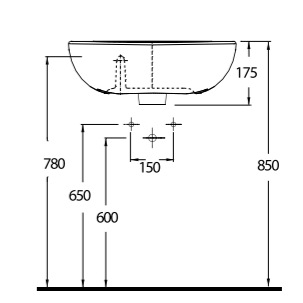

Köşeli Lavabo
Cornered Washbasin