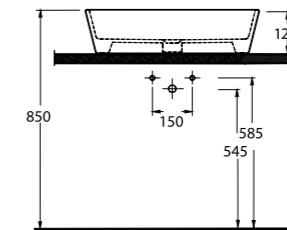

36651

Batarya Deliksiz Lavabo
Banyo Mobilyası uyumludur.
Bowl Washbasin compatible
with bathroom furnitures.