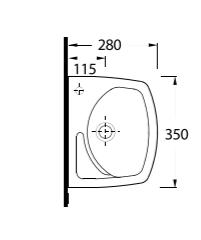

Köşeli Lavabo
Cornered Washbasin

38451 Olympos