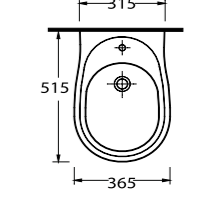

10205

Asma Bide
Wall-mounted bidet