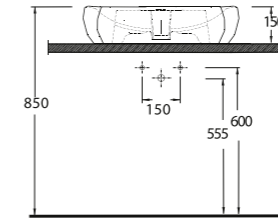

D I A M A S

87601
Batarya Delikli Lavabo
Bowl Washbasin with Tap Hole

87303
Asma Klozet
Wall-mounted WC

87601

Batarya Delikli Lavabo
Banyo Mobilyası
uyumludur.
Bowl Washbasin with
tap hole compatible with
bathroom furnitures.