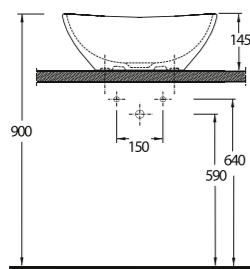

Lavabo
Banyo Mobilyası
uyumludur.
Washbasin
compatible with
bathroom furnitures.

35391 Lagina