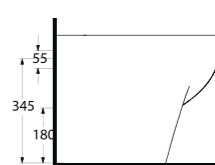

74213

**Duvara Tam Dayalı
Tek Parça Klozet**
Stand Alone Back to
Wall WC