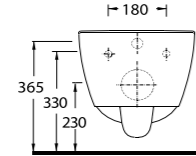

82313 Dropia

Compact Asma Klozet
Gömme Rezervuar
uyumludur.
Wall-mounted WC
compatible with
concealed cistern.

aQuasave