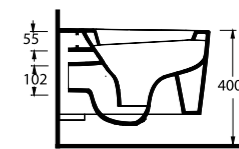

36303

Asma Klozet
Gömme Rezervuar uyumludur.
Wall-mounted WC compatible
with concealed cistern.