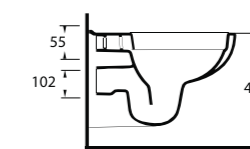

53303 Alia

Kanalsız Asma Klozet
Gömme Rezervuar
uyumludur.
Rimless Wall-mounted WC
compatible with
concealed cistern.

aQuasave
EGERIMLESS