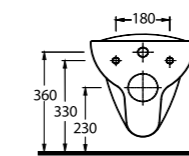

10303 Likya

Asma Klozet
Gömme Rezervuar
uyumludur.
Wall-mounted WC
compatible with
concealed cistern.

aQuasave