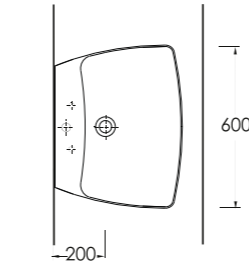

Aquasave Klozetler
6 Litre yerine
4 Litre su ile etkin
temizlik sağlar.
Aquasave
significantly
reduces the water
used in flushing
from 6 to 4 liters.

69611

Batarya Delikli Lavabo
Banyo Mobilyası uyumludur.
Bowl Washbasin with tap hole
compatible with bathroom
furnitures.