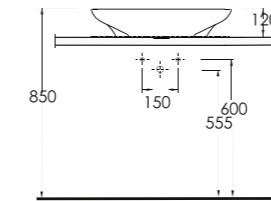

Aquasave Klozetler
6 Litre yerine
4 Litre su ile etkin
temizlik sağlar.
Aquasave
significantly
reduces the water
used in flushing
from 6 to 4 liters.

69611

Batarya Delikli Lavabo
Banyo Mobilyası uyumludur.
Bowl Washbasin with tap hole
compatible with bathroom
furnitures.