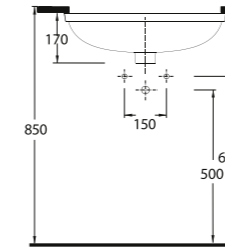

91531 Pınara

Oval
Tezgah Altı Lavabo
53,5 x 44,5 cm
Oval
Undercounter
Washbasin

91461 Pınara

Oval
Tezgah Altı Lavabo
46,5 x 37 cm
Oval
Undercounter
Washbasin

91561 Pınara

Dikdörtgen
Tezgah Altı Lavabo
56,5 x 43 cm
Rectangular
Undercounter
Washbasin