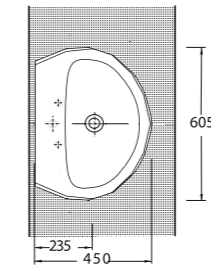

D I A M A S

87601
Batarya Delikli Lavabo
Bowl Washbasin with Tap Hole

87303
Asma Klozet
Wall-mounted WC

87601

Batarya Delikli Lavabo
Banyo Mobilyası
uyumludur.
Bowl Washbasin with
tap hole compatible with
bathroom furnitures.