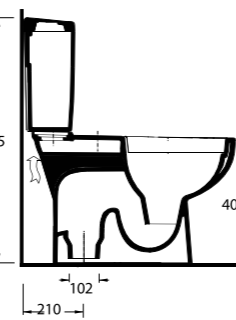

53103 (S-Trap)

Kanalısız
Altan Çıkışlı Klozet
53104 Rezervuar
uyumludur.
(S-Trap)
Rimless Closed coupled
WC Compatible with
53104 cistern.