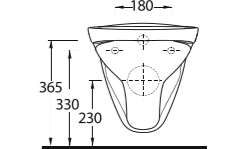

aQuasave

Forget
the dirt
and
bacteria
with

DROPIA!

Dropia with
rimless design
provides perfect
and easy
cleaning

Dropia closet
ushers in a new
epoch with
innovative
and ergonomic
style

New generation
flushing system,
perfect hygiene
with 4 lt water