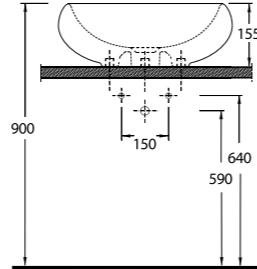

Lavabo
Banyo Mobilyası
uyumludur.
Washbasin
compatible with
bathroom furnitures.

35481 Lagina