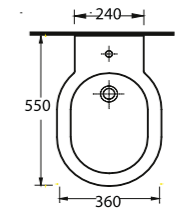

85303

Asma Klozet
Gömme Rezervuar uyumludur
Wall-Mounted WC compatible
with concealed cistern.

85105

Duvara Tam Dayalı Bide
Floor Standing Bidet

85205

Asma Bide
Wall-mounted bidet

www.egevitrifiye.com

Z E U G M A