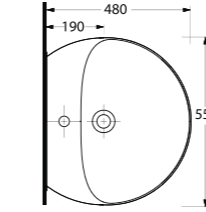

74551

**Monoblok Asma
Lavabo**
Monoblock Wall Hung
Washbasin