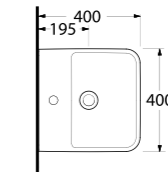

36401

Monoblock Lavabo
Banyo Mobilyası uyumludur.
Monoblock Washbasin
compatible with bathroom
furnitures.