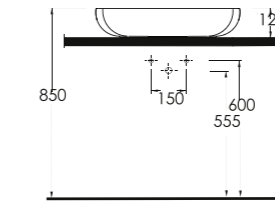

69601

Batarya Deliksiz Lavabo
Banyo Mobilyası uyumludur.
Bowl Washbasin without
tap hole compatible with
bathroom furnitures.