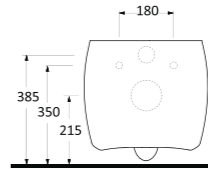

74303

**Asma Klozet
Gömme Rezervuar
uyumludur.**
Wall-mounted WC
compatible with
concealed cistern.