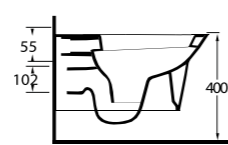

68303 Didyma

Asma Klozet
Gömme Rezervuar
uyumludur.
Wall-mounted WC
compatible with
concealed cistern.

aQuasave