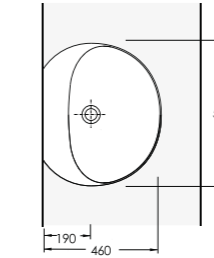

74108
Arkadan Su Girişli
Pisuvlar
Back Water Inlet Urinal

74551

**Monoblok Asma
Lavabo**
Monoblock Wall Hung
Washbasin

74561

**Batarya Delikli
Tezgahüstü Lavabo**
Bowl Washbasin with
tap hole compatible
with bathroom
furnitures.