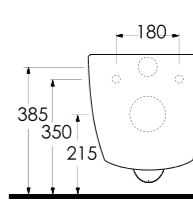

69303

Asma Klozet
Gömme Rezervuar uyumludur.
Wall-mounted WC Compatible
with concealed cistern.