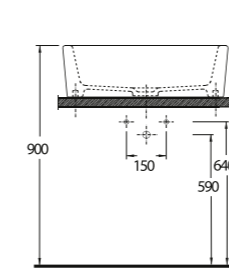

Lavabo
Banyo Mobilyası
uyumludur.
Washbasin
compatible with
bathroom furnitures.

35491 Lagina