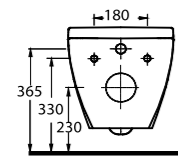

82303 Dropia

Asma Klozet
Gömme Rezervuar
uyumludur.
Wall-mounted WC
compatible with
concealed cistern.

aQuasave
Siyah
alternatif
Black
option