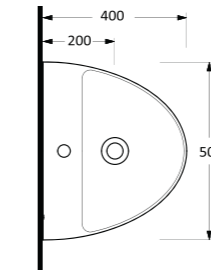

Aquasave Klozetler
6 Litre yerine
4 Litre su ile etkin
temizlik sağlar.
Aquasave
significantly
reduces the water
used in flushing
from 6 to 4 liters.

64501

Monoblok Asma Lavabo
Monoblock Wall-hung
Washbasin