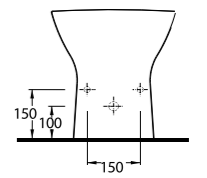

60105

Yerden Bide
Floor - mounted bidet