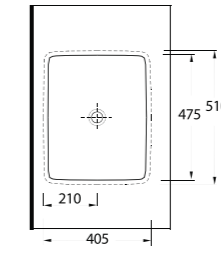

Dikdörtgen
Tezgah Altı Lavabo
51 x 40,5 cm
Rectangular
Undercounter
Washbasin

90561 Pınara