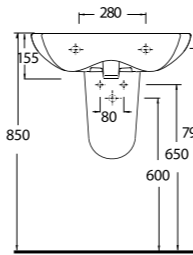

Aquasave Klozetler
6 Litre yerine
4 Litre su ile
etkin temizlik sağlar.
Aquasave significantly
reduces the water
used in flushing
from 6 to 4 liters.

53561

Lavabo
16302 Yarım Ayak ve
12114 Tam Ayak
uyumludur.
Washbasin
Compatible with 16302
half pedestal and 12114
full pedestal.