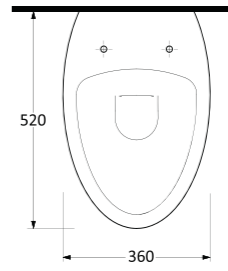

64303

Asma Klozet
Gömme Rezervuar uyumludur.
Wall-mounted WC Compatible
with concealed cistern.