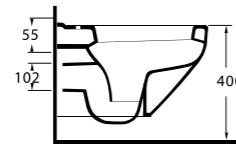

86303 Alvona

Asma Klozet
Gömme Rezervuar
uyumludur.
Wall-mounted WC
compatible with
concealed cistern.

aQuasave