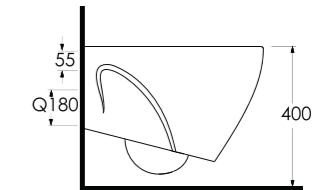

69303

Asma Klozet
Gömme Rezervuar uyumludur.
Wall-mounted WC Compatible
with concealed cistern.