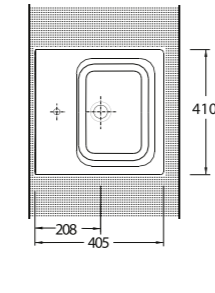

Lavabo
Banyo Mobilyası
uyumludur.
Washbasin
compatible with
bathroom furnitures.

35431 Lagina