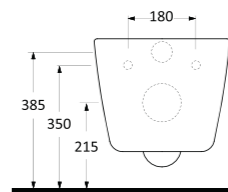

64303

Asma Klozet
Gömme Rezervuar uyumludur.
Wall-mounted WC Compatible
with concealed cistern.