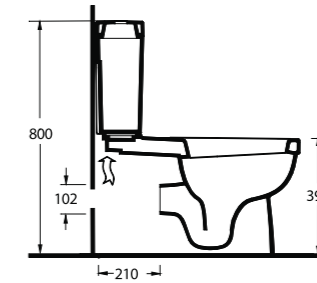

35403

Duvara Tam Dayalı Klozet
35104 Rezervuar uyumludur.
Back to wall WC compatible
with 35104 cistern.