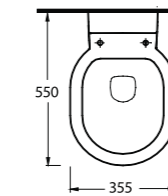

85303 Harpasa

Asma Klozet
Gömme Rezervuar
uyumludur.
Wall-mounted WC
compatible with
concealed cistern.

aQuasave