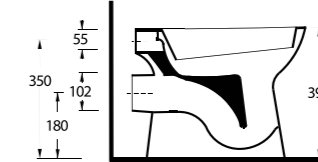

91103 Pınara

(S-trap)
Altan Çıkışlı Klozet
Close Coupled WC

91203 Pınara

(P-trap)
Arkadan Çıkışlı Klozet
Close Coupled WC

90603 Pınara

(P-trap)
Hastane Tipi
Arkadan Çıkışlı Klozet
Stand Alone Wash-Out WC
(Flach / Hospital Type)