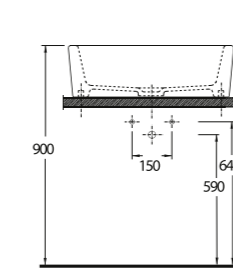

Lavabo
Banyo Mobilyası
uyumludur.
Washbasin
compatible with
bathroom furnitures.

35501 Lagina