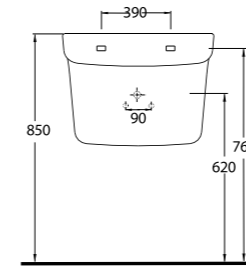

M Y T H O S

Aquasave Klozetler
6 Litre yerine
4 Litre su ile etkin
temizlik sağlar.
Aquasave
significantly
reduces the water
used in flushing
from 6 to 4 liters.

76531

Monoblok Asma Lavabo
Monoblock Wall-Hung
Washbasin

76000

Duvara Tam Dayalı Klozet Set
72224 Rezervuar uyumludur.
Back to wall WC Set compatible
with 72224 cistem.

76303

Asma Klozet
Gömme Rezervuar uyumludur.
Wall-mounted WC compatible
with concealed cistem.