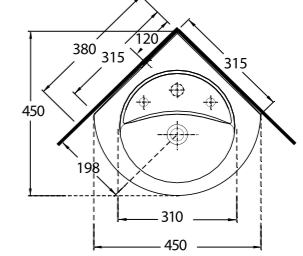

Köşeli Lavabo
Cornered Washbasin