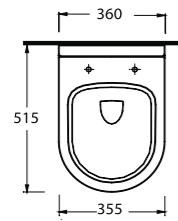

82303 Dropia

Asma Klozet
Gömme Rezervuar
uyumludur.
Wall-mounted WC
compatible with
concealed cistern.

aQuasave
Siyah
alternatif
Black
option