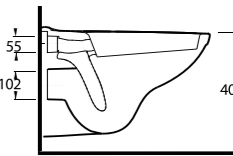

aQuasave

Forget
the dirt
and
bacteria
with

DROPIA!

Dropia with
rimless design
provides perfect
and easy
cleaning

Dropia closet
ushers in a new
epoch with
innovative
and ergonomic
style

New generation
flushing system,
perfect hygiene
with 4 lt water