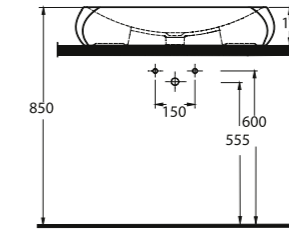

56701

Batarya Deliksiz Lavabo
Banyo Mobilyası uyumludur.
Bowl Washbasin without
tap hole compatible with
bathroom furnitures.