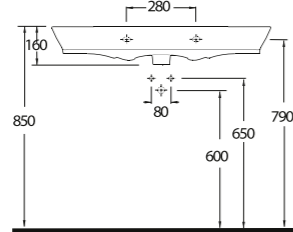

68851

Lavabo
78102 Tam Ayak, 78302 Yarım
Ayak ve Banyo Mobilyası
uyumludur.
Washbasin compatible with
78302 half pedestal,
78102 full pedestal and
bathroom furnitures.