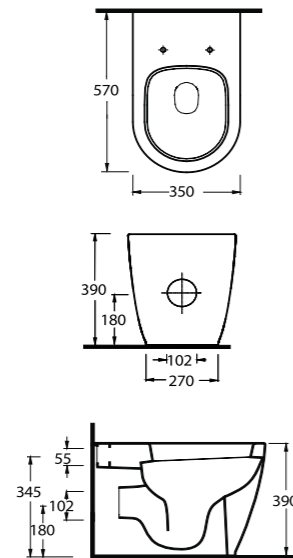

82213

Duvara Tam Dayalı Klozet
Gömme Rezervuar uyumludur.
Stand alone back to wall WC
compatible with concealed cistern.

aQuasave