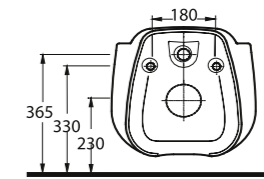

56303

Asma Klozet
Gömme Rezervuar uyumludur.
Wall-mounted WC Compatible
with concealed cistern.