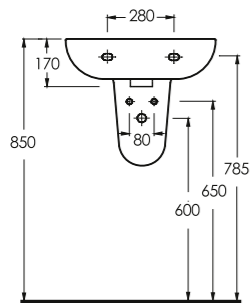

10551 Likya

Oval Lavabo
10302 Yarım Ayak
uyumludur.
Oval Washbasin
compatible with
10302 half pedestal.

10501 Likya