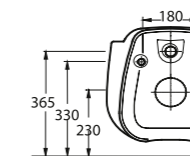

Asma Klozet
Gömme Rezervuar
uyumludur.
Wall-mounted WC
compatible with
concealed cistern.

46303 Arna