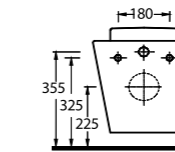

85303 Harpasa

Asma Klozet
Gömme Rezervuar
uyumludur.
Wall-mounted WC
compatible with
concealed cistern.

aQuasave