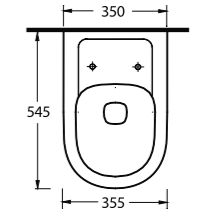

35303

Asma Klozet
Gömme Rezervuar uyumludur.
Wall - Mounted WC
compatible with concealed
cistern.