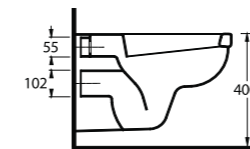

35303 Lagina

Asma Klozet
Gömme Rezervuar
uyumludur.
Wall-mounted WC
compatible with
concealed cistern.

aQuasave