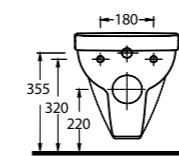

35303 Lagina

Asma Klozet
Gömme Rezervuar
uyumludur.
Wall-mounted WC
compatible with
concealed cistern.

aQuasave