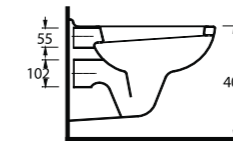

10303

Asma Klozet
Gömme Rezervuar
uyumludur.
Wall-mounted WC
Compatible with
concealed cistern.