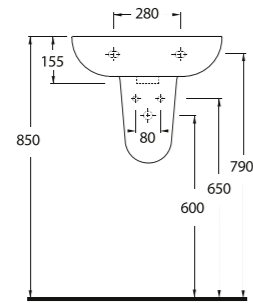

Oval Lavabo
10202 Yarım Ayak
uyumludur.
Oval Washbasin
compatible with
10202 half pedestal.

10451 Likya