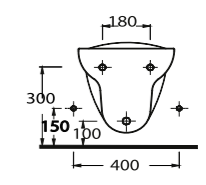

10205

Asma Bide
Wall-mounted bidet