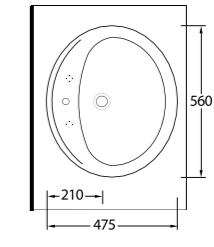

Oval
Tezgah Üstü Lavabo
56 x 47,5 cm
Oval
Countertop
Washbasin