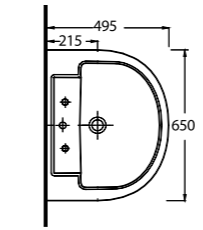

35651

Lavabo
35102 Tam Ayak ve
35302 Yarım Ayak uyumludur.
Washbasin compatible with
35302 half pedestal and 35102
full pedestal.