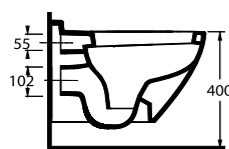

82303 Dropia

Asma Klozet
Gömme Rezervuar
uyumludur.
Wall-mounted WC
compatible with
concealed cistern.

aQuasave
Siyah
alternatif
Black
option