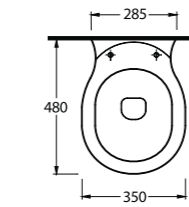

10303 Likya

Asma Klozet
Gömme Rezervuar
uyumludur.
Wall-mounted WC
compatible with
concealed cistern.

aQuasave