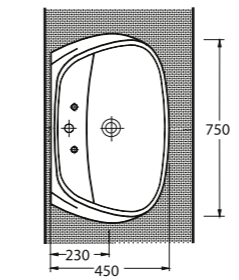

Aquasave Klozetler
6 Litre yerine
4 Litre su ile etkin
temizlik sağlar.
Aquasave significantly
reduces the water
used in flushing
from 6 to 4 liters.

56711

Batarya Delikli Lavabo
Banyo Mobilyası uyumludur.
Bowl Washbasin with
tap hole compatible with
bathroom furnitures.