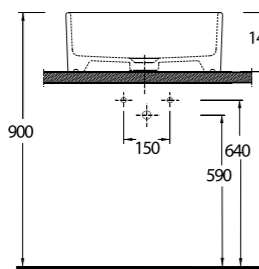

Lavabo
Banyo Mobilyası
uyumludur.
Washbasin
compatible with
bathroom furnitures.

35401 Lagina