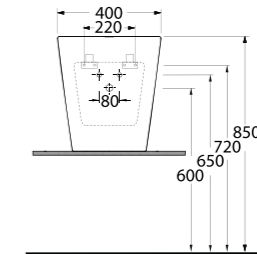

36401

Monoblock Lavabo
Banyo Mobilyası uyumludur.
Monoblock Washbasin
compatible with bathroom
furnitures.