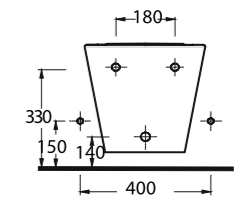

85205

Asma Bide
Wall-mounted bidet