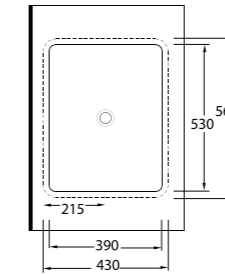

91531 Pınara

Oval
Tezgah Altı Lavabo
53,5 x 44,5 cm
Oval
Undercounter
Washbasin

91461 Pınara

Oval
Tezgah Altı Lavabo
46,5 x 37 cm
Oval
Undercounter
Washbasin

91561 Pınara

Dikdörtgen
Tezgah Altı Lavabo
56,5 x 43 cm
Rectangular
Undercounter
Washbasin