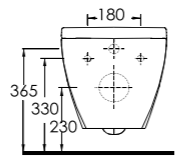

82353 Dropia

Kanalsız Asma Klozet
Gömme Rezervuar
uyumludur.
Rimless Wall-mounted Wc
compatible with
concealed cistern.

aQuasave
EGERIMLESS
Siyah
alternatif
Black
option