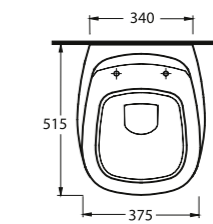

56303

Asma Klozet
Gömme Rezervuar uyumludur.
Wall-mounted WC Compatible
with concealed cistern.