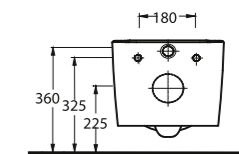

36303

Asma Klozet
Gömme Rezervuar uyumludur.
Wall-mounted WC compatible
with concealed cistern.