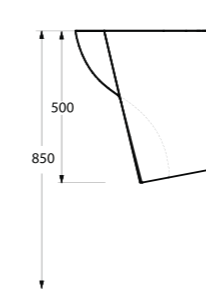

74551

**Monoblok Asma
Lavabo**
Monoblock Wall Hung
Washbasin