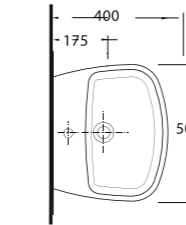

A L V O N A

Aquasave Klozetler
6 Litre yerine
4 Litre su ile etkin
temizlik sağlar.
Aquasave
significantly
reduces the water
used in flushing
from 6 to 4 liters.

86511

Monoblok Asma Lavabo
Monoblock Wall-hung
Washbasin

86303

Asma Klozet
Gömme Rezervuar uyumludur.
Wall-mounted WC Compatible
with concealed cistern.