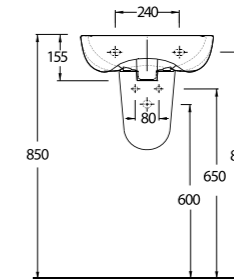

39451 Olympos

Dörtgen Lavabo
60402 Tam Ayak ve
10202 Yarım Ayak uyumludur.
Rectangular Washbasin
compatible
60402 full pedestal
and 10202 half pedestal.