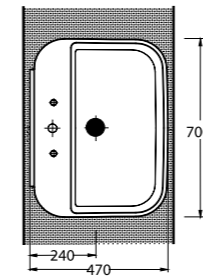

Aquasave Klozetler
6 Litre yerine
4 Litre su ile etkin
temizlik sağlar.
Aquasave
significantly
reduces the water
used in flushing
from 6 to 4 liters.

36701

Batarya Delikli Lavabo
Banyo Mobilyası uyumludur.
Bowl Washbasin with tap hole
compatible with bathroom
furnitures.