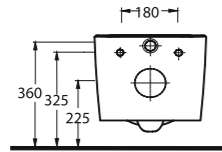

46303 Arna

Asma Klozet
Gömme Rezervuar
uyumludur.
Wall-mounted WC
compatible with
concealed cistern.

36303 Nysa

Asma Klozet
Gömme Rezervuar
uyumludur.
Wall-mounted WC
compatible with
concealed cistern.

aQuasave