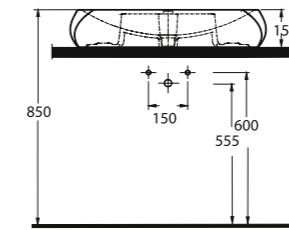

Aquasave Klozetler
6 Litre yerine
4 Litre su ile etkin
temizlik sağlar.
Aquasave significantly
reduces the water
used in flushing
from 6 to 4 liters.

56711

Batarya Delikli Lavabo
Banyo Mobilyası uyumludur.
Bowl Washbasin with
tap hole compatible with
bathroom furnitures.