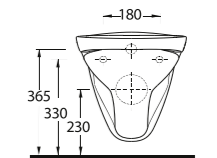

Asma Klozet
Gömme Rezervuar uyumludur.
Wall-Mounted WC
compatible with concealed
cistern.