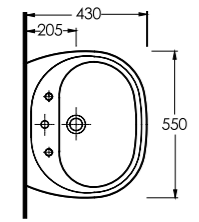

10551 Likya

Oval Lavabo
10302 Yarım Ayak
uyumludur.
Oval Washbasin
compatible with
10302 half pedestal.

10501 Likya