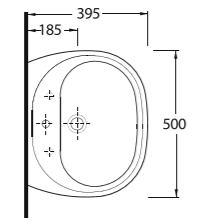

Oval Lavabo
10202 Yarım Ayak
uyumludur.
Oval Washbasin
compatible with
10202 half pedestal.

10451 Likya