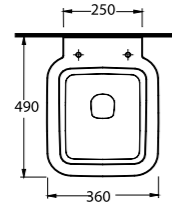

46303 Arna

Asma Klozet
Gömme Rezervuar
uyumludur.
Wall-mounted WC
compatible with
concealed cistern.

36303 Nysa

Asma Klozet
Gömme Rezervuar
uyumludur.
Wall-mounted WC
compatible with
concealed cistern.

aQuasave