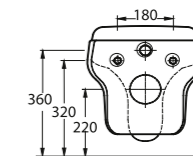

Asma Klozet
Gömme Rezervuar
uyumludur.
Wall-mounted WC
compatible with
concealed cistern.