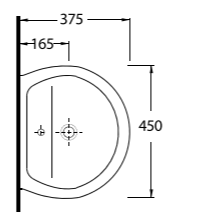

Oval Lavabo
20202 Yarım Ayak
uyumludur.
Oval Washbasin
compatible with
20202 half pedestal.

91501 Lissa