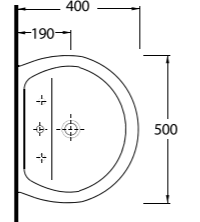

Oval Lavabo
20202 Yarım Ayak
uyumludur.
Oval Washbasin
compatible with
20202 half pedestal.

20451 Lissa