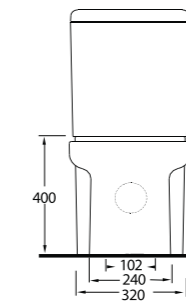

76000

Duvara Tam Dayalı Klozet Set
72224 Rezervuar uyumludur.
Back to wall WC Set compatible
with 72224 cistem.