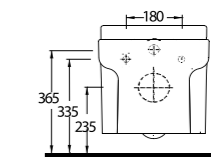

76303

Asma Klozet
Gömme Rezervuar uyumludur.
Wall-mounted WC compatible
with concealed cistem.