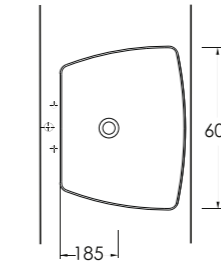

69601

Batarya Deliksiz Lavabo
Banyo Mobilyası uyumludur.
Bowl Washbasin without
tap hole compatible with
bathroom furnitures.