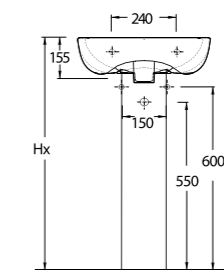

39451 Olympos

Dörtgen Lavabo
60402 Tam Ayak ve
10202 Yarım Ayak uyumludur.
Rectangular Washbasin
compatible
60402 full pedestal
and 10202 half pedestal.