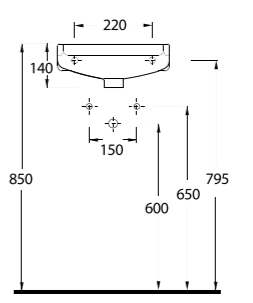

Köşeli Lavabo
Cornered Washbasin

38451 Olympos