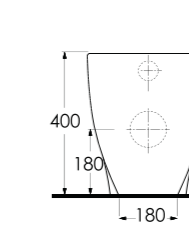

69213

Duvara Tam Dayalı
Tek Parça Klozet
Stand Alone
Back to Wall WC