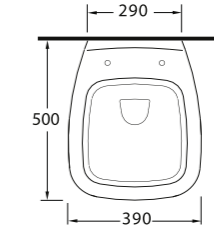

86303

Asma Klozet
Gömme Rezervuar uyumludur.
Wall-mounted WC Compatible
with concealed cistern.