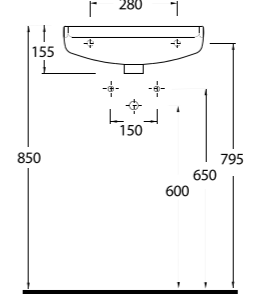

Köşeli Lavabo
Cornered Washbasin

91351 Lissa