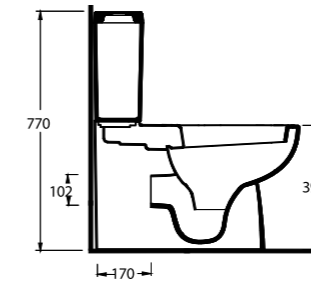

12403

Duvara Tam Dayalı Klozet
12114 Rezervuar uyumludur.
Back to wall WC Set
Compatible with
12114 cistern.