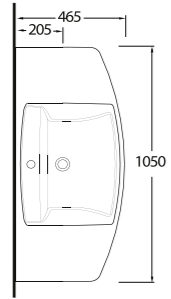

68051

Lavabo
78102 Tam Ayak, 78302 Yarım
Ayak ve Banyo Mobilyası
uyumludur.
Washbasin compatible with
78302 half pedestal,
78102 full pedestal and
bathroom furnitures.