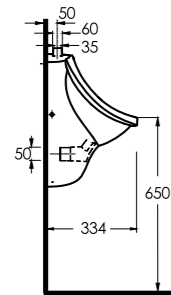

Üstten Su Girişli Pisuar
Top Water Inlet Urinal

3710800 Olympos