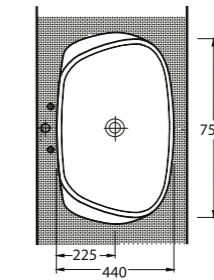

56701

Batarya Deliksiz Lavabo
Banyo Mobilyası uyumludur.
Bowl Washbasin without
tap hole compatible with
bathroom furnitures.