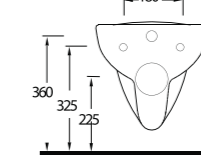

53303 Alia

Kanalsız Asma Klozet
Gömme Rezervuar
uyumludur.
Rimless Wall-mounted WC
compatible with
concealed cistern.

aQuasave
EGERIMLESS