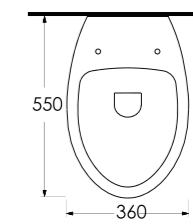

69303

Asma Klozet
Gömme Rezervuar uyumludur.
Wall-mounted WC Compatible
with concealed cistern.