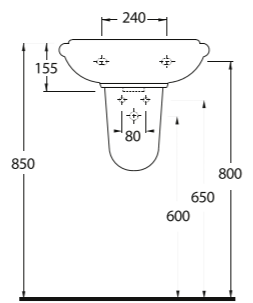

Oval Lavabo
20202 Yarım Ayak
uyumludur.
Oval Washbasin
compatible with
20202 half pedestal.

20451 Lissa