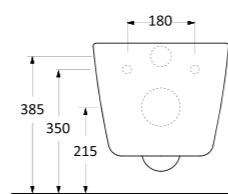

Asma Klozet
Gömme Rezervuar
uyumludur.
Wall-mounted WC
compatible with concealed
cistern.

69303 Finikia