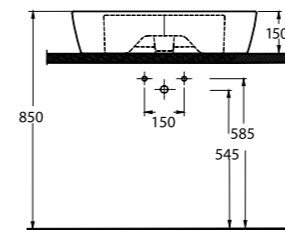

Aquasave Klozetler
6 Litre yerine
4 Litre su ile etkin
temizlik sağlar.
Aquasave
significantly
reduces the water
used in flushing
from 6 to 4 liters.

36701

Batarya Delikli Lavabo
Banyo Mobilyası uyumludur.
Bowl Washbasin with tap hole
compatible with bathroom
furnitures.