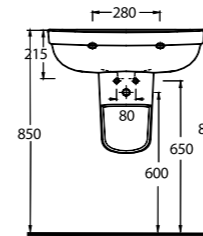

35651

Lavabo
35102 Tam Ayak ve
35302 Yarım Ayak uyumludur.
Washbasin compatible with
35302 half pedestal and 35102
full pedestal.