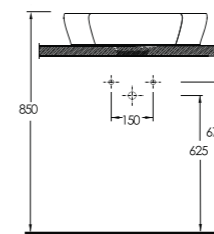

74108
Arkadan Su Girişli
Pisuvlar
Back Water Inlet Urinal

74551

**Monoblok Asma
Lavabo**
Monoblock Wall Hung
Washbasin

74561

**Batarya Delikli
Tezgahüstü Lavabo**
Bowl Washbasin with
tap hole compatible
with bathroom
furnitures.