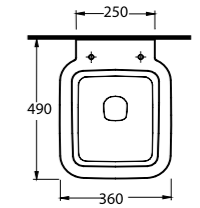

36303

Asma Klozet
Gömme Rezervuar uyumludur.
Wall-mounted WC compatible
with concealed cistern.