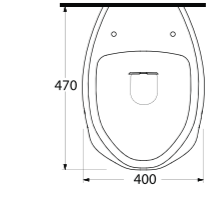

74213

**Duvara Tam Dayalı
Tek Parça Klozet**
Stand Alone Back to
Wall WC