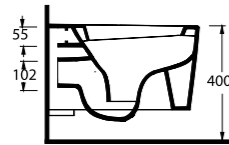

46303 Arna

Asma Klozet
Gömme Rezervuar
uyumludur.
Wall-mounted WC
compatible with
concealed cistern.

36303 Nysa

Asma Klozet
Gömme Rezervuar
uyumludur.
Wall-mounted WC
compatible with
concealed cistern.

aQuasave