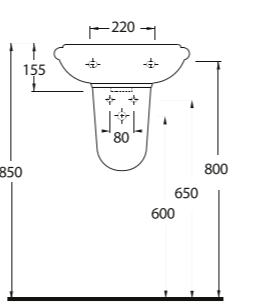

Oval Lavabo
20202 Yarım Ayak
uyumludur.
Oval Washbasin
compatible with
20202 half pedestal.

91501 Lissa