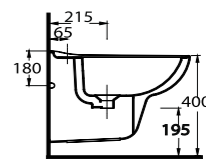

10205

Asma Bide
Wall-mounted bidet