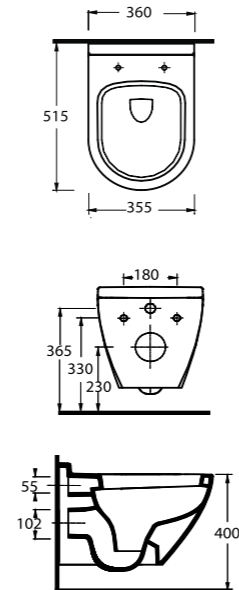

82303

Asma Klozet
Gömme Rezervuar uyumludur.
Wall-mounted WC compatible
with concealed cistern.

aQuasave

Siyah
alternatif
Black
option