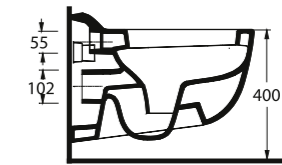

56303

Asma Klozet
Gömme Rezervuar uyumludur.
Wall-mounted WC Compatible
with concealed cistern.