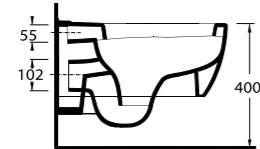

82313 Dropia

Compact Asma Klozet
Gömme Rezervuar
uyumludur.
Wall-mounted WC
compatible with
concealed cistern.

aQuasave