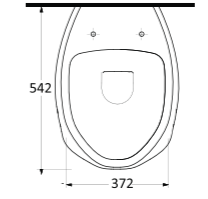

74303

**Asma Klozet
Gömme Rezervuar
uyumludur.**
Wall-mounted WC
compatible with
concealed cistern.