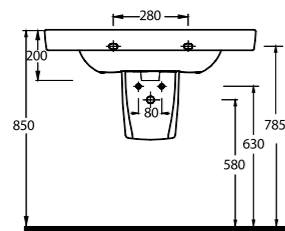

85801

Lavabo
85302 Yarım Ayak ve Banyo
Mobilyası uyumludur.
Washbasin compatible with
85302 half pedestal and
bathroom furnitures.