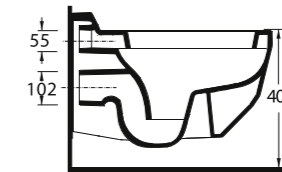

87303

Asma Klozet
Gömme Rezervuar uyumludur.
Wall-mounted WC compatible
with concealed cistern.