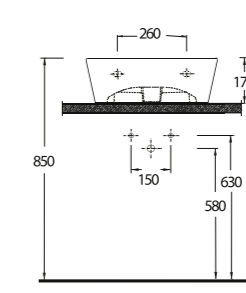

Lavabo
Banyo Mobilyası
uyumludur.
Washbasin
compatible with
bathroom furnitures.

34451 Alinda