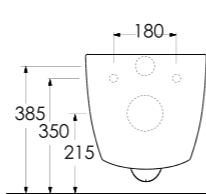

Asma Klozet
Gömme Rezervuar
uyumludur.
Wall-mounted WC
compatible with concealed
cistern.

87303 Diamas