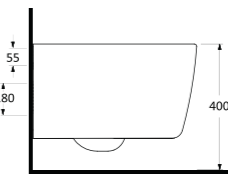

64303

Asma Klozet
Gömme Rezervuar uyumludur.
Wall-mounted WC Compatible
with concealed cistern.