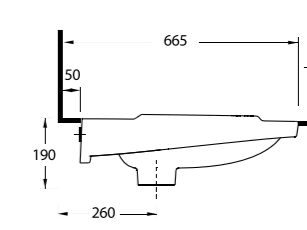

90107 Pınara

Hela Taşı
Arkadan Temiz Su Girişli
Internal
flushing-back inlet