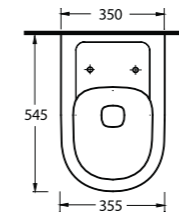

35303 Lagina

Asma Klozet
Gömme Rezervuar
uyumludur.
Wall-mounted WC
compatible with
concealed cistern.

aQuasave