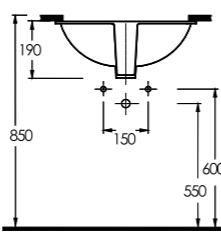

Oval
Tezgah Altı Lavabo
46,5 x 37 cm
Oval
Undercounter
Washbasin

91561 Pınara