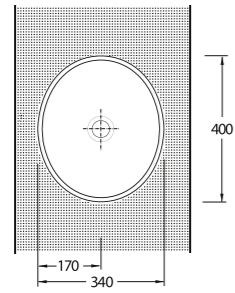

Lavabo
Banyo Mobilyası
uyumludur.
Washbasin
compatible with
bathroom furnitures.

35391 Lagina