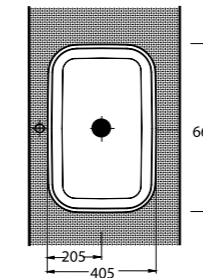

36651

Batarya Deliksiz Lavabo
Banyo Mobilyası uyumludur.
Bowl Washbasin compatible
with bathroom furnitures.