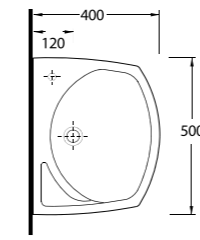

Köşeli Lavabo
Cornered Washbasin

91451 Lissa