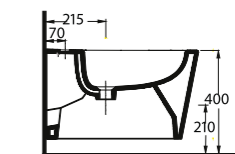

85303

Asma Klozet
Gömme Rezervuar uyumludur
Wall-Mounted WC compatible
with concealed cistern.

85105

Duvara Tam Dayalı Bide
Floor Standing Bidet

85205

Asma Bide
Wall-mounted bidet

www.egevitrifiye.com

Z E U G M A