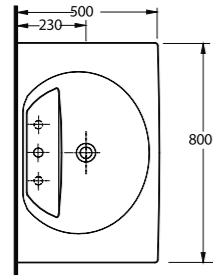

85801

Lavabo
85302 Yarım Ayak ve Banyo
Mobilyası uyumludur.
Washbasin compatible with
85302 half pedestal and
bathroom furnitures.