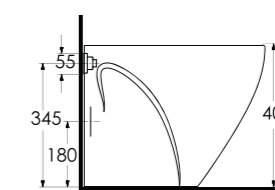

69213

Duvara Tam Dayalı
Tek Parça Klozet
Stand Alone
Back to Wall WC