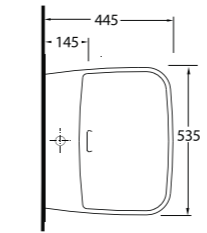

M Y T H O S

Aquasave Klozetler
6 Litre yerine
4 Litre su ile etkin
temizlik sağlar.
Aquasave
significantly
reduces the water
used in flushing
from 6 to 4 liters.

76531

Monoblok Asma Lavabo
Monoblock Wall-Hung
Washbasin

76000

Duvara Tam Dayalı Klozet Set
72224 Rezervuar uyumludur.
Back to wall WC Set compatible
with 72224 cistem.

76303

Asma Klozet
Gömme Rezervuar uyumludur.
Wall-mounted WC compatible
with concealed cistem.