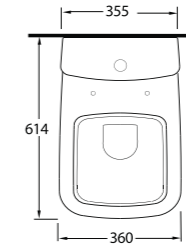

76000

Duvara Tam Dayalı Klozet Set
72224 Rezervuar uyumludur.
Back to wall WC Set compatible
with 72224 cistem.