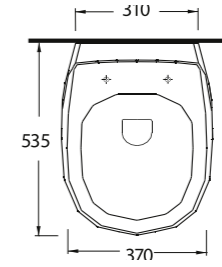

87303

Asma Klozet
Gömme Rezervuar uyumludur.
Wall-mounted WC compatible
with concealed cistern.