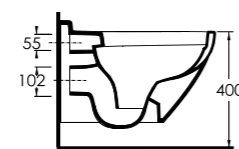

82353 Dropia

Kanalsız Asma Klozet
Gömme Rezervuar
uyumludur.
Rimless Wall-mounted Wc
compatible with
concealed cistern.

aQuasave
EGERIMLESS
Siyah
alternatif
Black
option