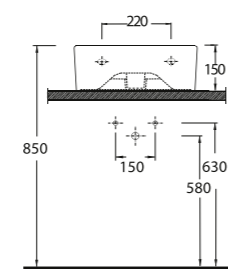

Lavabo
Banyo Mobilyası
uyumludur.
Washbasin
compatible with
bathroom furnitures.

35431 Lagina