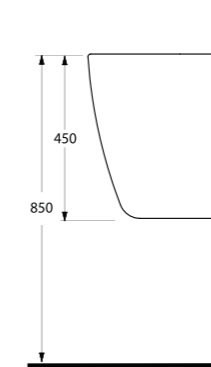

Aquasave Klozetler
6 Litre yerine
4 Litre su ile etkin
temizlik sağlar.
Aquasave
significantly
reduces the water
used in flushing
from 6 to 4 liters.

64501

Monoblok Asma Lavabo
Monoblock Wall-hung
Washbasin