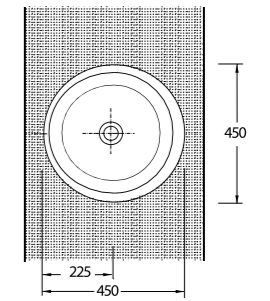

Lavabo
Banyo Mobilyası
uyumludur.
Washbasin
compatible with
bathroom furnitures.