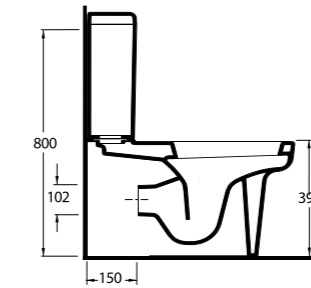

76000

Duvara Tam Dayalı Klozet Set
72224 Rezervuar uyumludur.
Back to wall WC Set compatible
with 72224 cistem.