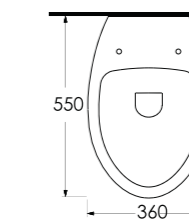

69213

Duvara Tam Dayalı
Tek Parça Klozet
Stand Alone
Back to Wall WC