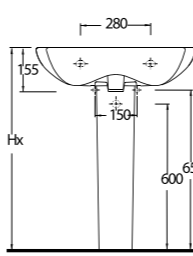

Aquasave Klozetler
6 Litre yerine
4 Litre su ile
etkin temizlik sağlar.
Aquasave significantly
reduces the water
used in flushing
from 6 to 4 liters.

53561

Lavabo
16302 Yarım Ayak ve
12114 Tam Ayak
uyumludur.
Washbasin
Compatible with 16302
half pedestal and 12114
full pedestal.