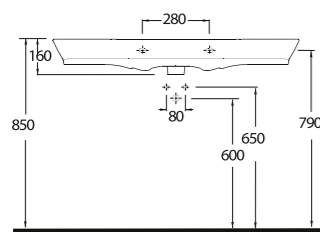

68051

Lavabo
78102 Tam Ayak, 78302 Yarım
Ayak ve Banyo Mobilyası
uyumludur.
Washbasin compatible with
78302 half pedestal,
78102 full pedestal and
bathroom furnitures.