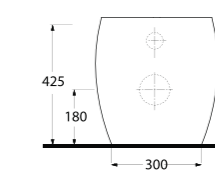

74213

**Duvara Tam Dayalı
Tek Parça Klozet**
Stand Alone Back to
Wall WC