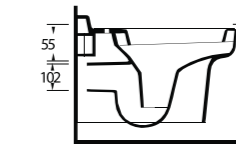

76303 Mythos

Asma Klozet
Gömme Rezervuar
uyumludur.
Wall-mounted WC
compatible with
concealed cistern.

aQuasave