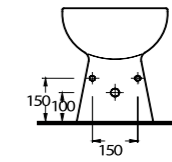

10105

Yerden Bide
Floor-mounted Bidet