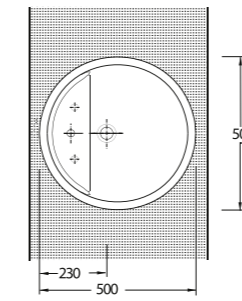

Lavabo
Banyo Mobilyası
uyumludur.
Washbasin
compatible with
bathroom furnitures.

33451 Alinda