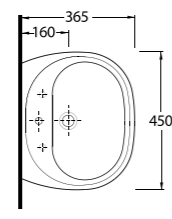

10501 Likya

Oval Lavabo
10202 Yarım Ayak
uyumludur.
Oval Washbasin
Compatible with
10202 half pedestal.

10451 Likya

Oval Lavabo
10202 Yarım Ayak
uyumludur.
Oval Washbasin
Compatible with
10202 half pedestal.