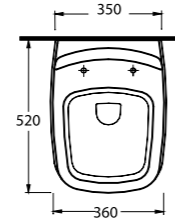

46711

Batarya Delikli Lavabo
Banyo Mobilyası uyumludur.
Bowl Washbasin with tap hole
Compatible with bathroom
furnitures.

46701

Batarya Deliksiz Lavabo
Banyo Mobilyası uyumludur.
Bowl Washbasin without tap hole
Compatible with bathroom
furnitures.

46303

Asma Klozet
Gömme Rezervuar uyumludur.
Wall-mounted WC
Compatible with concealed cistern.

46403

Duvara Tam Dayalı Klozet
46104 Rezervuar uyumludur.
Back to wall WC
Compatible with 46104 cistern.

Nysa

Yuvarlatılmış köşeli hatları ile arzuladığınız sadeliği yakalayın.

Mobilya dolabı ile uyumlu batarya deliksiz ve yine mobilya dolabı ile uyumlu duvara monte edilebilen batarya delikli çanak lavabosu bulunan Nysa takımın yuvarlatılmış köşeli hattı, banyonuzdaki modern çizgiyi tamamlıyor. Ayrıca, gizli montajın yanı sıra kolay takılıp çıkarılabilen ve yavaş kapanan klozet kapağı ise beklediğiniz konforu sağlıyor.

Bathrooms get the desired simplicity with the rounded shapes of Nysa.

Nysa set with the rounded shape that include washbasin alternatives as washbasin without tap hole and compatible with bathroom furnitures either bowl washbasin compatible with bathroom furnitures and wall mounted will complete the contemporary design in the bathrooms. Beside concealed assembling, Nysa will provide the expected comfort with easy assembling and soft close seat cover.

www.egevitrifiye.com