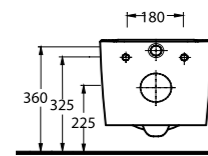

46303 Arna

Asma Klozet
Gömme Rezervuar uyumludur.
Wall-mounted WC
Compatible with
concealed cistern.

36303 Nysa

Asma Klozet
Gömme Rezervuar uyumludur.
Wall-mounted WC
Compatible with
concealed cistern.

86303 Alvona