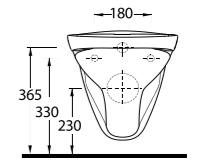

Tek Parça Klozetler

Single Piece Closets

Proje çözümleri grubunda yer alan klozetler, klasik alttan - arkadan çıkışlı ve asma tip modelleri ile tesisat durumuna göre alternatifli çözümler sunuyor.

Closets in Project Solution , P-Trap and S-Trap closets and also Wall hung closets can be selected according to the installation arrangement of the bathroom.

Tek Parça Klozetler Single Piece Closets

91103 Pınara

91203 Pınara

90603 Pınara