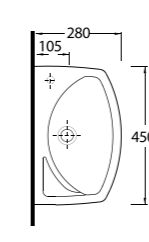

Compact Lavabolar Compact Washbasins

10551 Likya

Oval Lavabo
10302 Yarım Ayak
uyumludur.
Oval Washbasin
Compatible with
10302 half pedestal.

10501 Likya

Oval Lavabo
10202 Yarım Ayak
uyumludur.
Oval Washbasin
Compatible with
10202 half pedestal.

10451 Likya

Oval Lavabo
10202 Yarım Ayak
uyumludur.
Oval Washbasin
Compatible with
10202 half pedestal.

20501 Lissa

Oval Lavabo
20202 Yarım Ayak
uyumludur.
Oval Washbasin
Compatible with
20202 half pedestal.

20451 Lissa

Oval Lavabo
20202 Yarım Ayak
uyumludur.
Oval Washbasin
Compatible with
20202 half pedestal.

Compact Lavabolar Compact Washbasins

91501 Lissa

Köşeli Lavabo
Cornered Washbasin

91451 Lissa

Köşeli Lavabo
Cornered Washbasin

91351 Lissa

Köşeli Lavabo
Cornered Washbasin

38451 Olympos

Köşe Lavabo
Cornered washbasin