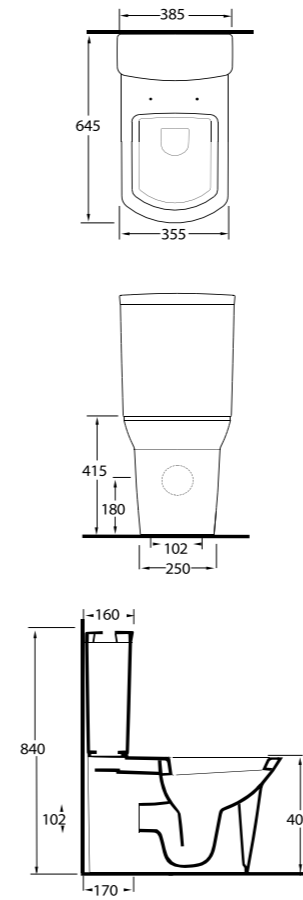

68403

Duvara Tam Dayalı Klozet
68104 Rezervuar uyumludur.
Back to wall WC
Compatible with 68104
cistern.