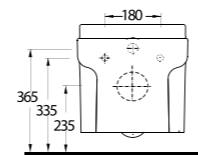

Asma Klozet
Gömme Rezervuar uyumludur.
Wall-mounted WC
Compatible with concealed
cistern.