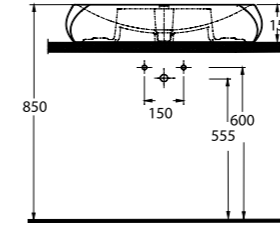

Batarya Delikli Lavabo
Banyo Mobilyası uyumludur.
Bowl Washbasin
with tap hole
Compatible with bathroom
furnitures.