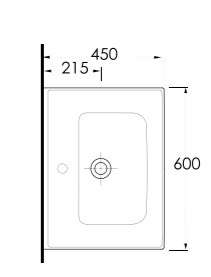

35731

Lagina 70 cm İnce Bantlı Lavabo Mobilya uyumludur.
Slim Band Washbasin Compatible with bathroom furnitures.

35631

Lagina 60 cm İnce Bantlı Lavabo Mobilya uyumludur.
Slim Band Washbasin Compatible with bathroom furnitures.