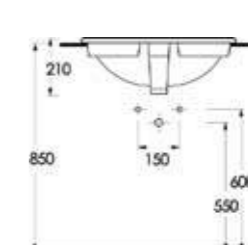

91531 Pınara

Oval
Tezgah Altı Lavabo
53,5 x 44,5 cm
Oval
Undercounter Washbasin

91461 Pınara

Oval
Tezgah Altı Lavabo
46,5 x 37 cm
Oval
Undercounter Washbasin

90561 Pınara

Oval
Tezgah Üstü Lavabo
56 x 47,5 cm
Oval
Countertop Washbasin