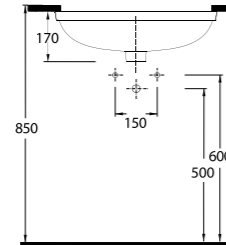

Tezgah Lavabolar Undercounter / Countertop Washbasins

93501 Pınara

91561 Pınara

91551 Pınara

Tezgah Lavabolar Undercounter / Countertop Washbasins