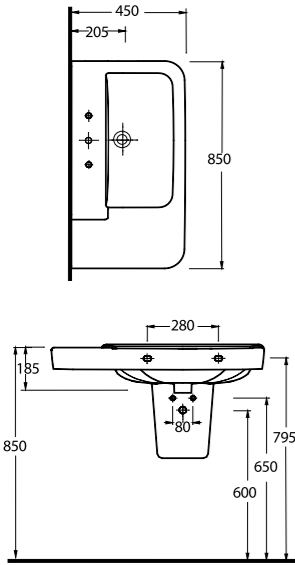

Aquasave significantly reduces the water used in flushing from 6 to 4 liters.

72303
Asma Klozet
Wall-mounted WC

Tyana

Tyana

72851

Lavabo
48302 Yarım Ayak ve
Banyo Mobilyası uyumludur.
Washbasin
Compatible with 48302 half pedestal
and bathroom furnitures.