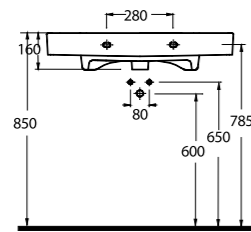

*Aquasave significantly
reduces the water used
in flushing from 6 to 4 liters.*

78303
Asma WC
Wall-mounted WC

78051

Lavabo
Banyo Mobilyası Uyumludur
Washbasin
Compatible with bathroom
furnitures.

78801

Lavabo
Banyo Mobilyası Uyumludur
Washbasin
Compatible with bathroom
furnitures.