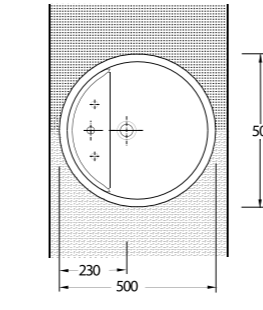

Lavabo
Banyo Mobilyası
uyumludur.
Washbasin
Compatible with bath-
room furnitures.