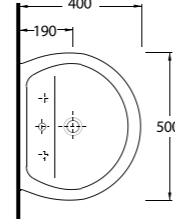

Oval Lavabo
20202 Yarım Ayak
uyumludur.
Oval Washbasin
Compatible with
20202 half pedestal.