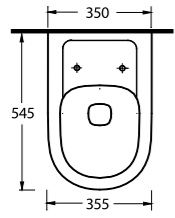

72303 Tyana

Asma Klozet
Gömme Rezervuar uyumludur.
Wall - Mounted WC
Compatible with concealed
cistern.

Asma Klozetler Wall Hung Closets

35303 Lagina

Asma Klozet
Gömme Rezervuar uyumludur.
Wall - Mounted WC
Compatible with concealed
cistern.