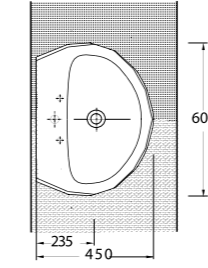

Batarya Delikli Lavabo
Banyo Mobilyası uyumludur.
Bowl Washbasin with tap hole
Compatible with bathroom
furnitures.