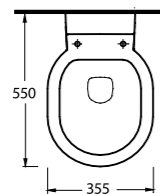

Asma Klozet
Gömme Rezervuar uyumludur.
Wall-Mounted WC
Compatible with concealed
cistern.