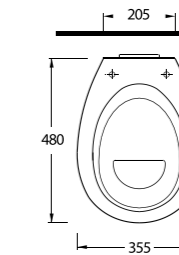

Tek Parça Klozetler

Single Piece Closets

Proje çözümleri grubunda yer alan klozetler, klasik alttan - arkadan çıkışlı ve asma tip modelleri ile tesisat durumuna göre alternatifli çözümler sunuyor.

Closets in Project Solution , P-Trap and S-Trap closets and also Wall hung closets can be selected according to the installation arrangement of the bathroom.

Tek Parça Klozetler Single Piece Closets

91103 Pınara

91203 Pınara

90603 Pınara