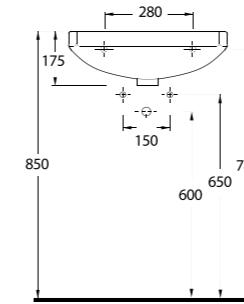

Compact Lavabolar Compact Washbasins

91501 Lissa

Köşeli Lavabo
Cornered Washbasin