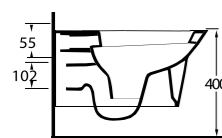

Asma Klozet
Gömme Rezervuar uyumludur.
Wall-mounted WC
Compatible with
concealed cistern.

Asma Klozetler Wall Hung Closets

68303 Didyma

Asma Klozet
Gömme Rezervuar uyumludur.
Wall-mounted WC
Compatible with concealed
cistern.