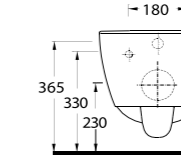

82353 Dropia

Kanalsız Asma Klozet
Gömme Rezervuar uyumludur.
Rimless Wall-mounted Wc
Compatible with concealed
cistern.

82313 Dropia

Compact Asma Klozet
Gömme Rezervuar uyumludur.
Wall-mounted WC
Compatible with concealed
cistern.