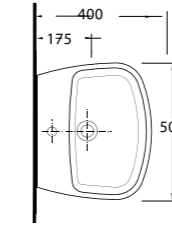

*aQuasave Klozetler
6 Litre yerine 4 Litre
su ile etkin temizlik sağlar.
Aguasave significantly
reduces the water used
in flushing from 6 to 4 liters.*

86303