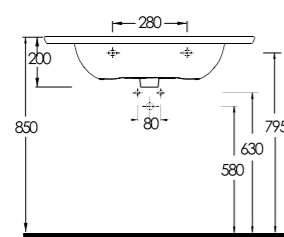

85811

Harpasa 80 cm
İnce Bantlı Lavabo
Mobilya uyumludur.
*Slim Band Washbasin
Compatible with
bathroom furnitures.*

78811

Teos 80 cm
İnce Bantlı Lavabo
Mobilya uyumludur.
*Slim Band Washbasin
Compatible with
bathroom furnitures.*

34911

Alinda 90 cm
İnce Bantlı Lavabo
Mobilya uyumludur.
*Slim Band Washbasin
Compatible with
bathroom furnitures.*

Dikdörtgen Etajerli Lavabolar

Rectangular Basins With Shelf

Yakın bir geçmişe kadar minimum ölçüler ile sınırlandırılan banyo mekanları; günümüzde çok daha fonksiyonel, kendi içerisinde bir mekan kurgusu taşıyan ve daha çok zaman geçirilebilir alanlar olarak tasarlanıyor. Ege Vitrifiye Ürün portföyü 65 cm'den 105 cm'e kadar çeşitli boyutlarda dikdörtgen etajerli lavabolar ile banyo mobilyalarındaki son trendleri yakalamak için ideal çözümler sunuyor.

Washbasins, WCs and bathtubs have become more practical and now with the advent of larger bathroom spaces there is a need for more comfortable, aesthetically pleasing and user-friendly bathroom environ. Ege Vitrifiye portfolio provides optimum suggestions in order to catch the latest trends in bathroom furniture with various sizes; from 65cm to 105cm in rectangular basins with shelf.