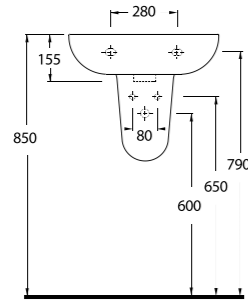

Oval Lavabo
10202 Yarım Ayak
uyumludur.
Oval Washbasin
Compatible with
10202 half pedestal.