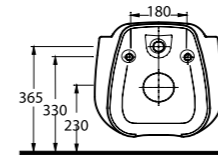

Asma Klozetler Wall Hung Closets

87303 Diamas

Asma Klozet
Gömme Rezervuar uyumludur.
Wall-mounted WC
Compatible with
concealed cistern.

56303 Sura

Asma Klozet
Gömme Rezervuar uyumludur.
Wall-mounted WC
Compatible with
concealed cistern.