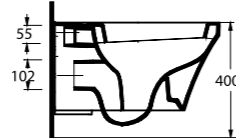

85303 Harpasa

Asma Klozet
Gömme Rezervuar uyumludur.
Wall-Mounted WC
Compatible with concealed
cistern.

78303 Teos

Asma Klozet
Gömme Rezervuar uyumludur.
Wall-Mounted WC
Compatible with concealed
cistern.