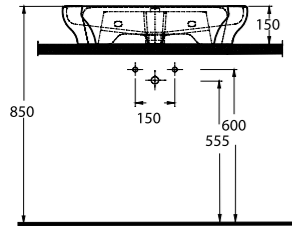

*Aquasave significantly
reduces the water used
in flushing from 6 to 4 liters.*

46403 - 46104
Duvara Tam Dayalı Klozet - Rezervuar
Back to wall WC - Cistern

46711

Batarya Delikli Lavabo
Banyo Mobilyası uyumludur.
Bowl Washbasin with tap hole
Compatible with bathroom
furnitures.