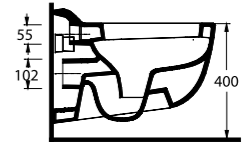

Aquasave Klozetler
6 Litre yerine 4 Litre
su ile etkin temizlik sağlar.

Aquasave significantly
reduces the water used
in flushing from 6 to 4 liters.

56711

Batarya Delikli Lavabo
Banyo Mobilyası uyumludur.
Bowl Washbasin
with tap hole
Compatible with bathroom
furnitures.

56701

Batarya Deliksiz Lavabo
Banyo Mobilyası uyumludur.
Bowl Washbasin
without tap hole
Compatible with bathroom
furnitures.

56303

Asma Klozet
Gömme Rezervuar uyumludur.
Wall-mounted WC
Compatible with concealed
cistern.