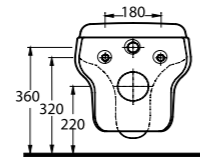

46711

Batarya Delikli Lavabo
Banyo Mobilyası uyumludur.
Bowl Washbasin with tap hole
Compatible with bathroom
furnitures.

46701

Batarya Deliksiz Lavabo
Banyo Mobilyası uyumludur.
Bowl Washbasin without tap hole
Compatible with bathroom
furnitures.

46303

Asma Klozet
Gömme Rezervuar uyumludur.
Wall-mounted WC
Compatible with concealed cistern.

46403

Duvara Tam Dayalı Klozet
46104 Rezervuar uyumludur.
Back to wall WC
Compatible with 46104 cistern.

Nysa

Yuvarlatılmış köşeli hatları ile arzuladığınız sadeliği yakalayın.

Mobilya dolabı ile uyumlu batarya deliksiz ve yine mobilya dolabı ile uyumlu duvara monte edilebilen batarya delikli çanak lavabosu bulunan Nysa takımın yuvarlatılmış köşeli hattı, banyonuzdaki modern çizgiyi tamamlıyor. Ayrıca, gizli montajın yanı sıra kolay takılıp çıkarılabilen ve yavaş kapanan klozet kapağı ise beklediğiniz konforu sağlıyor.

Bathrooms get the desired simplicity with the rounded shapes of Nysa.

Nysa set with the rounded shape that include washbasin alternatives as washbasin without tap hole and compatible with bathroom furnitures either bowl washbasin compatible with bathroom furnitures and wall mounted will complete the contemporary design in the bathrooms. Beside concealed assembling, Nysa will provide the expected comfort with easy assembling and soft close seat cover.

www.egevitrifiye.com