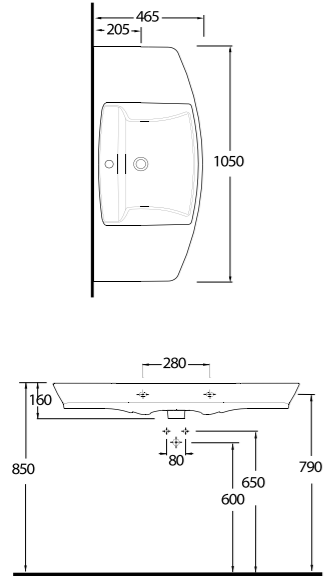

68051

Lavabo
78102 Tam Ayak,
78302 Yarım Ayak ve
Banyo Mobilyası uyumludur.
Washbasin
Compatible with
78302 half pedestal
78102 full pedestal and
bathroom furnitures.