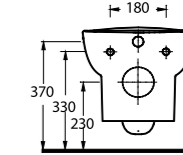

Asma Klozet
Gömme Rezervuar uyumludur.
Wall - Mounted WC
Compatible with concealed
cistern.