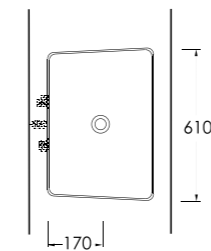

Batarya Deliksiz Lavabo
Banyo Mobilyası uyumludur.
Bowl Washbasin without tap hole
Compatible with bathroom
furnitures.