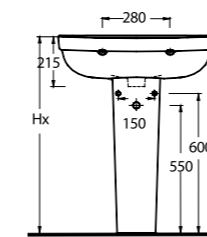

Lavabo
35102 Tam Ayak ve
35302 Yarım Ayak uyumludur.
Washbasin
Compatible with
35302 half pedestal and 35102
full pedestal.