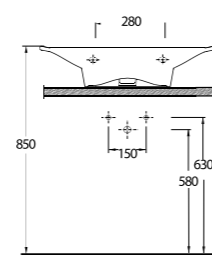

Lavabo
Banyo Mobilyası
uyumludur.
Washbasin
Compatible with bath-
room furnitures.