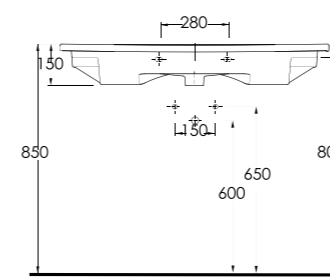

35731

Lagina 70 cm İnce Bantlı Lavabo Mobilya uyumludur.
Slim Band Washbasin Compatible with bathroom furnitures.

35631

Lagina 60 cm İnce Bantlı Lavabo Mobilya uyumludur.
Slim Band Washbasin Compatible with bathroom furnitures.