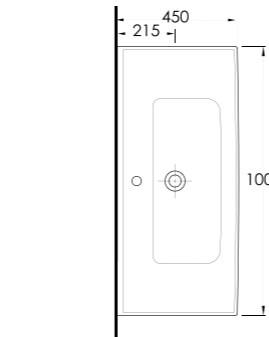

35731

Lagina 70 cm İnce Bantlı Lavabo Mobilya uyumludur.
Slim Band Washbasin Compatible with bathroom furnitures.

35631

Lagina 60 cm İnce Bantlı Lavabo Mobilya uyumludur.
Slim Band Washbasin Compatible with bathroom furnitures.