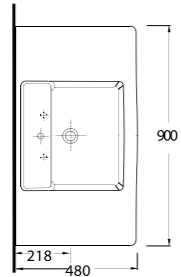

34051

Dikdörtgen Etajerli Tezgah Lavabo
Banyo Mobilyası uyumludur.
*Rectangular With Shelf Countertop
Washbasin Compatible with bathroom
furnitures.*

34901

Dikdörtgen Etajerli Tezgah Lavabo
Banyo Mobilyası uyumludur.
*Rectangular With Shelf Countertop
Washbasin Compatible with bathroom
furnitures.*

34651

Dikdörtgen Etajerli Tezgah Lavabo
Banyo Mobilyası uyumludur.
*Rectangular With Shelf Countertop
Washbasin Compatible with bathroom
furnitures.*

34601

Dikdörtgen Yarım Tezgah Üstü Lavabo
Banyo Mobilyası uyumludur.
*Rectangular
Semi Recessed
Compatible with bathroom furnitures.*

Tezgah Lavabolar

Undercounter / Countertop Washbasins

Pınara Serisinde, tezgah altı olarak kullanılan oval formda, 3 farklı ebatta ürün bulunuyor. Dikdörtgen formda 2 farklı ebatta tasarlanmış tezgah altı lavabolar ise, farklı ve modern bir seçenek olarak göze çarpıyor.

There are 3 different types in Pınara serie, which are used as untercounter washbasins in oval form.