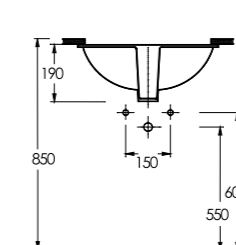

91531 Pınara

Oval
Tezgah Altı Lavabo
53,5 x 44,5 cm
Oval
Undercounter Washbasin

91461 Pınara

Oval
Tezgah Altı Lavabo
46,5 x 37 cm
Oval
Undercounter Washbasin

90561 Pınara

Oval
Tezgah Üstü Lavabo
56 x 47,5 cm
Oval
Countertop Washbasin