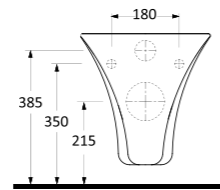

Kanalsız Asma Klozet
Gömme Rezervuar uyumludur.
Rimless Wall-mounted WC
Compatible with concealed
cistern.