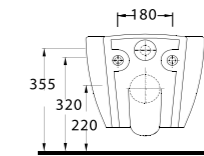

*aQuasave Klozetler
6 Litre yerine 4 Litre
su ile etkin temizlik sağlar.
Aguasave significantly
reduces the water used
in flushing from 6 to 4 liters.*

86303