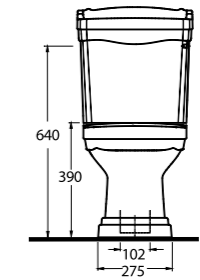

Zeugma

Zeugma

45701

45103 (S-trap)