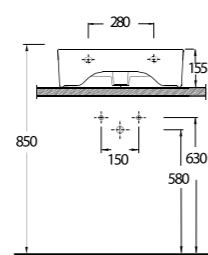

Lavabo
Banyo Mobilyası
uyumludur.
Washbasin
Compatible with bath-
room furnitures.