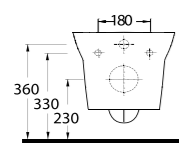

Asma Klozet
Gömme Rezervuar uyumludur.
Wall-mounted WC
Compatible with concealed
cistern.