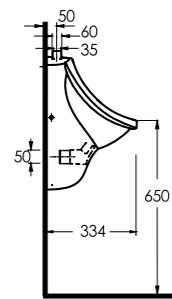

Asma Klozetler

Wall Hung Closets

Üstten Su Girişli Pisuar
Top Water Inlet Urinal

Asma klozetler, küçük mekanlar için son derece pratik ve fonksiyonel çözümler sunuyor. Standart klozetlere göre daha az yer kaplayan asma klozetler, kolay çıkarılıp takılabilen özelliğe sahip klozet kapakları ile beğeni kazanıyor. Zeminden bağımsız, gizli monte edilebilen Asma klozetler, hijyenik banyolar yaratmanız için size yardımcı oluyor.

Wall-hung closets provide extremely practical and functional solutions for small spaces. Wall-hung closets which comparably take place less than standart ones, gain appreciation with easy-installed & easy-removed seat covers. Independent of the floor with hidden mounted feature, wall-hung closets help you to create hygienic bathrooms.