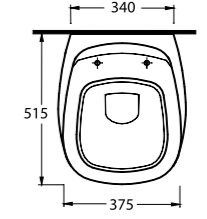

Aquasave Klozetler
6 Litre yerine 4 Litre
su ile etkin temizlik sağlar.

Aquasave significantly
reduces the water used
in flushing from 6 to 4 liters.

56711

Batarya Delikli Lavabo
Banyo Mobilyası uyumludur.
Bowl Washbasin
with tap hole
Compatible with bathroom
furnitures.

56701

Batarya Deliksiz Lavabo
Banyo Mobilyası uyumludur.
Bowl Washbasin
without tap hole
Compatible with bathroom
furnitures.

56303

Asma Klozet
Gömme Rezervuar uyumludur.
Wall-mounted WC
Compatible with concealed
cistern.