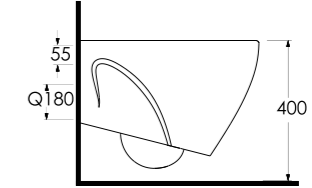

Aquasave Klozetler
6 Litre yerine 4 Litre
su ile etkin temizlik sağlar.

Aquasave significantly
reduces the water used
in flushing from 6 to 4 liters.

69611

69601

69213

69303