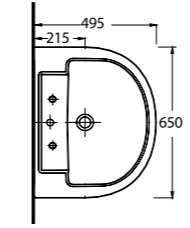

Lavabo
35102 Tam Ayak ve
35302 Yarım Ayak uyumludur.
Washbasin
Compatible with
35302 half pedestal and 35102
full pedestal.