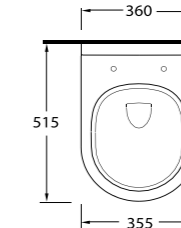

82353 Dropia

Kanalsız Asma Klozet
Gömme Rezervuar uyumludur.
Rimless Wall-mounted Wc
Compatible with concealed
cistern.

82313 Dropia

Compact Asma Klozet
Gömme Rezervuar uyumludur.
Wall-mounted WC
Compatible with concealed
cistern.