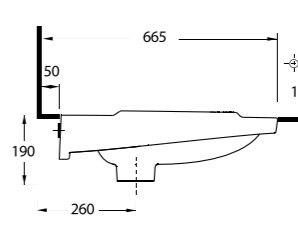

Hela Taşları

Squatting Pans

En son teknoloji ile üretilen helataşları, özel kanal yapıları sayesinde, su basıncını maksimum düzeyde kullanarak, 9 litre yerine 5 litre su ile etkin temizlik sağlıyor.

Engineered using the latest technology, the Pınara series, thanks to a special canal design which takes advantage of a sharper gradient to produce the maximum water pressure possible, reduces the amount of water required to 5 instead of 9 liters for maximum flushing efficiency.

Aquasave Klozetler
9 Litre yerine 5 Litre
su ile etkin temizlik sağlar.

*Aquasave significantly
reduces the water used
in flushing from 9 to 5 liters.*

Hela Taşları Squatting Pans

Hela Taşı
Arkadan Temiz Su Girişli
Internal
flushing-back inlet

Hela Taşı
Arkadan Temiz Su Girişli
Internal
flushing-back inlet

Hela Taşı
Arkadan Temiz Su Girişli
Internal
flushing-back inlet

Hela Taşı
Arkadan Temiz Su Girişli
Internal
flushing-back inlet