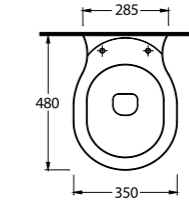

Likya

Aquasave Klozetler
6 Litre yerine 4 Litre
su ile etkin temizlik sağlar.

Aquasave significantly
reduces the water used
in flushing from 6 to 4 liters.

Likya

10601

12403

10303

10105

10205