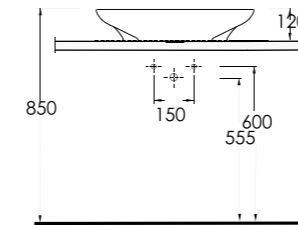

Aquasave Klozetler
6 Litre yerine 4 Litre
su ile etkin temizlik sağlar.

Aquasave significantly
reduces the water used
in flushing from 6 to 4 liters.

69611

69601

69213

69303