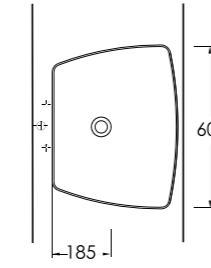

Aquasave Klozetler
6 Litre yerine 4 Litre
su ile etkin temizlik sağlar.

Aquasave significantly
reduces the water used
in flushing from 6 to 4 liters.

69611

69601

69213

69303