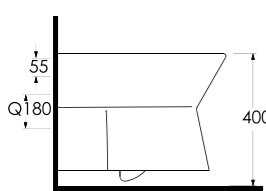

Asma Klozet
Gömme Rezervuar uyumludur.
Wall-mounted WC
Compatible with concealed
cistern.