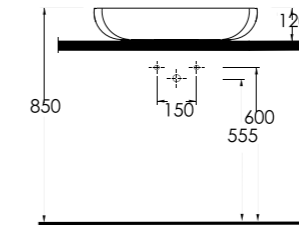

Aquasave Klozetler
6 Litre yerine 4 Litre
su ile etkin temizlik sağlar.

Aquasave significantly
reduces the water used
in flushing from 6 to 4 liters.

69611

69601

69213

69303