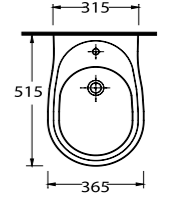

Likya

Aquasave Klozetler
6 Litre yerine 4 Litre
su ile etkin temizlik sağlar.

Aquasave significantly
reduces the water used
in flushing from 6 to 4 liters.

Likya

10601

12403

10303

10105

10205