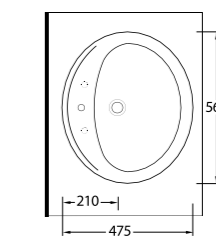

91531 Pınara

Oval
Tezgah Altı Lavabo
53,5 x 44,5 cm
Oval
Undercounter Washbasin

91461 Pınara

Oval
Tezgah Altı Lavabo
46,5 x 37 cm
Oval
Undercounter Washbasin

90561 Pınara

Oval
Tezgah Üstü Lavabo
56 x 47,5 cm
Oval
Countertop Washbasin