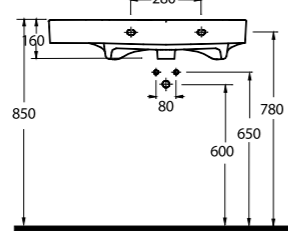

Lavabo Sol Etajerli
Banyo Mobilyası Uyumludur
Asymmetric Washbasin
Compatible with bathroom
furnitures.