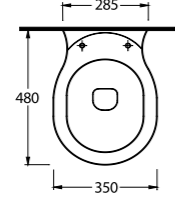

Asma Klozetler Wall Hung Closets

35303 Lagina

Asma Klozet
Gömme Rezervuar uyumludur.
Wall - Mounted WC
Compatible with concealed
cistern.

Asma Klozet
Gömme Rezervuar uyumludur.
Wall-mounted WC
Compatible with concealed
cistern.

Kanalsız Asma Klozet
Gömme Rezervuar uyumludur.
Rimless Wall-mounted WC
Compatible with concealed
cistern.

Asma Klozet
Gömme Rezervuar uyumludur.
Wall-Mounted WC
Compatible with concealed
cistern.

Cam Rezervuar Glass Cistern

EVB3291 Beyaz Cam Rezervuar Asma WC Uyumludur

White Glass Cistern Compatible with Wall-mounted WC

EVB3292 Siyah Cam Rezervuar Asma WC Uyumludur

Black Glass Cistern Compatible with Wall-mounted WC

EVB3293 Beyaz Cam Rezervuar Duvara Tam Dayalı WC Uyumludur

White Glass Cistern Compatible with Stand Alone Back to Wall WC

EVB3294 Siyah Cam Rezervuar Duvara Tam Dayalı WC Uyumludur

Black Glass Cistern Compatible with Stand Alone Back to Wall WC