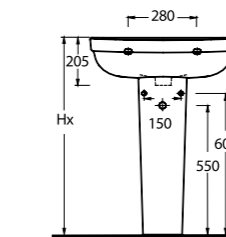

Lavabo
35102 Tam Ayak ve
35302 Yarım Ayak uyumludur.
Washbasin
Compatible with
35302 half pedestal and
35102 full pedestal.