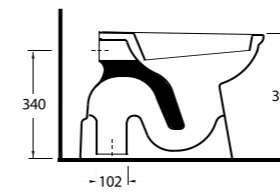

91203 Pınara