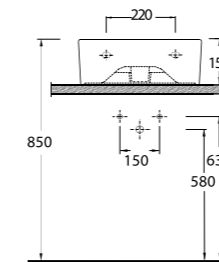

Lavabo
Banyo Mobilyası
uyumludur.
Washbasin
Compatible with
bathroom furnitures.