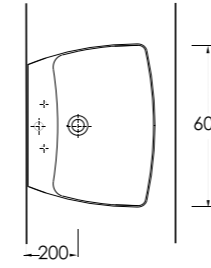

Aquasave Klozetler
6 Litre yerine 4 Litre
su ile etkin temizlik sağlar.

Aquasave significantly
reduces the water used
in flushing from 6 to 4 liters.

69611

69601

69213

69303