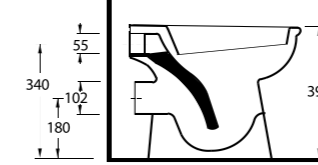

90603 Pınara