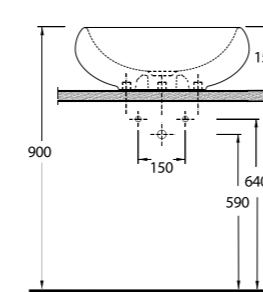

Lavabo
Banyo Mobilyası
uyumludur.
Washbasin
Compatible with bath-
room furnitures.