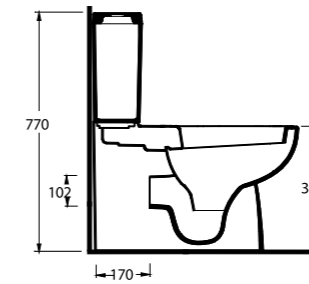

Likya

Aquasave Klozetler
6 Litre yerine 4 Litre
su ile etkin temizlik sağlar.

Aquasave significantly
reduces the water used
in flushing from 6 to 4 liters.

Likya

10601

12403

10303

10105

10205