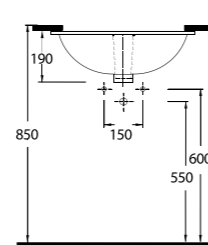

91561 Pınara

Dikdörtgen
Tezgah Altı Lavabo
51 x 40,5 cm
Rectangular
Undercounter Washbasin

91551 Pınara

Oval
Tezgah Altı Lavabo
55 x 46,5 cm
Oval
Undercounter Washbasin

Tezgah Lavabolar Undercounter / Countertop Washbasins