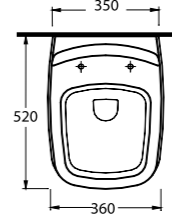

Asma Klozet
Gömme Rezervuar uyumludur.
Wall-mounted WC
Compatible with
concealed cistern.