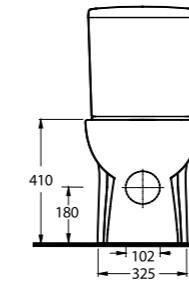

Likya

Aquasave Klozetler
6 Litre yerine 4 Litre
su ile etkin temizlik sağlar.

Aquasave significantly
reduces the water used
in flushing from 6 to 4 liters.

Likya

10601

12403

10303

10105

10205