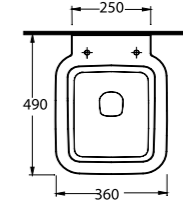

46303 Arna

Asma Klozet
Gömme Rezervuar uyumludur.
Wall-mounted WC
Compatible with
concealed cistern.

36303 Nysa

Asma Klozet
Gömme Rezervuar uyumludur.
Wall-mounted WC
Compatible with
concealed cistern.

86303 Alvona