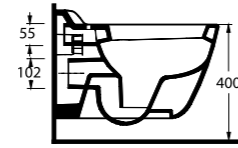

46711

Batarya Delikli Lavabo
Banyo Mobilyası uyumludur.
Bowl Washbasin with tap hole
Compatible with bathroom
furnitures.

46701

Batarya Deliksiz Lavabo
Banyo Mobilyası uyumludur.
Bowl Washbasin without tap hole
Compatible with bathroom
furnitures.

46303

Asma Klozet
Gömme Rezervuar uyumludur.
Wall-mounted WC
Compatible with concealed cistern.

46403

Duvara Tam Dayalı Klozet
46104 Rezervuar uyumludur.
Back to wall WC
Compatible with 46104 cistern.

Nysa

Yuvarlatılmış köşeli hatları ile arzuladığınız sadeliği yakalayın.

Mobilya dolabı ile uyumlu batarya deliksiz ve yine mobilya dolabı ile uyumlu duvara monte edilebilen batarya delikli çanak lavabosu bulunan Nysa takımın yuvarlatılmış köşeli hattı, banyonuzdaki modern çizgiyi tamamlıyor. Ayrıca, gizli montajın yanı sıra kolay takılıp çıkarılabilen ve yavaş kapanan klozet kapağı ise beklediğiniz konforu sağlıyor.

Bathrooms get the desired simplicity with the rounded shapes of Nysa.

Nysa set with the rounded shape that include washbasin alternatives as washbasin without tap hole and compatible with bathroom furnitures either bowl washbasin compatible with bathroom furnitures and wall mounted will complete the contemporary design in the bathrooms. Beside concealed assembling, Nysa will provide the expected comfort with easy assembling and soft close seat cover.

www.egevitrifiye.com