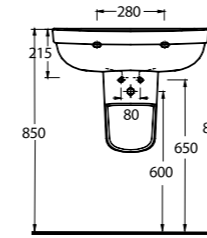

Lavabo
35102 Tam Ayak ve
35302 Yarım Ayak uyumludur.
Washbasin
Compatible with
35302 half pedestal and 35102
full pedestal.