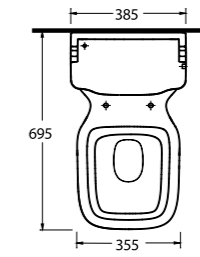

Zeugma

Zeugma

45701

45103 (S-trap)