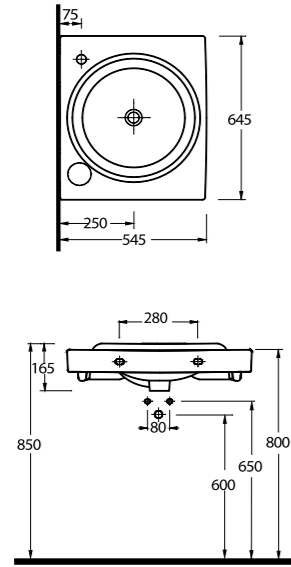

82651

Lavabo Açık Sifon ve
Banyo Mobilyası uyumludur.
Washbasin
Compatible with exposed
siphon or bathroom furnitures.