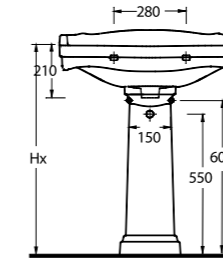

Zeugma

Zeugma

45701 - 45102
70 cm Lavabo Kolon Ayak
Washbasin 70cm compatible with full-pedestal

45103 - 45104
Alttan Çıkışlı Klozet Rezervuar
Close coupled WC compatible with cistern

45701

Lavabo
45102 Tam Ayak uyumludur.
Washbasin
Compatible with 45102
full-pedestal