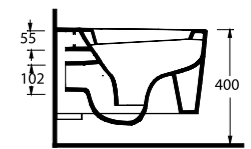

Aquasave Klozetler
6 Litre yerine 4 Litre
su ile etkin temizlik sağlar.

Aquasave significantly
reduces the water used
in flushing from 6 to 4 liters.

36701

Batarya Delikli Lavabo
Banyo Mobilyası uyumludur.
Bowl Washbasin
Compatible with bathroom
furnitures.

36651

Batarya Deliksiz Lavabo
Banyo Mobilyası uyumludur.
Bowl Washbasin
Compatible with bathroom
furnitures.

36401

Monoblock Lavabo
Banyo Mobilyası uyumludur.
Monoblock Washbasin
Compatible with
bathroom furnitures.

36303

Asma Klozet
Gömme Rezervuar uyumludur.
Wall-mounted WC
Compatible with concealed
cistern.