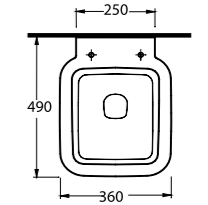

Aquasave Klozetler
6 Litre yerine 4 Litre
su ile etkin temizlik sağlar.

Aquasave significantly
reduces the water used
in flushing from 6 to 4 liters.

36701

Batarya Delikli Lavabo
Banyo Mobilyası uyumludur.
Bowl Washbasin
Compatible with bathroom
furnitures.

36651

Batarya Deliksiz Lavabo
Banyo Mobilyası uyumludur.
Bowl Washbasin
Compatible with bathroom
furnitures.

36401

Monoblock Lavabo
Banyo Mobilyası uyumludur.
Monoblock Washbasin
Compatible with
bathroom furnitures.

36303

Asma Klozet
Gömme Rezervuar uyumludur.
Wall-mounted WC
Compatible with concealed
cistern.