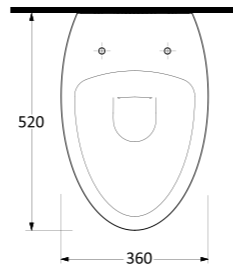

54303 Selge

Kanalsız Asma Klozet
Gömme Rezervuar uyumludur.
Rimless Wall-mounted WC
Compatible with concealed
cistern.

64303 Karina

Asma Klozet
Gömme Rezervuar uyumludur.
Wall-mounted WC
Compatible with concealed
cistern.