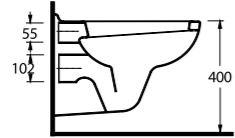

Asma Klozetler Wall Hung Closets

35303 Lagina

Asma Klozet
Gömme Rezervuar uyumludur.
Wall - Mounted WC
Compatible with concealed
cistern.

Asma Klozet
Gömme Rezervuar uyumludur.
Wall-mounted WC
Compatible with concealed
cistern.

Kanalsız Asma Klozet
Gömme Rezervuar uyumludur.
Rimless Wall-mounted WC
Compatible with concealed
cistern.

Asma Klozet
Gömme Rezervuar uyumludur.
Wall-Mounted WC
Compatible with concealed
cistern.

Cam Rezervuar Glass Cistern

EVB3291 Beyaz Cam Rezervuar Asma WC Uyumludur

White Glass Cistern Compatible with Wall-mounted WC

EVB3292 Siyah Cam Rezervuar Asma WC Uyumludur

Black Glass Cistern Compatible with Wall-mounted WC

EVB3293 Beyaz Cam Rezervuar Duvara Tam Dayalı WC Uyumludur

White Glass Cistern Compatible with Stand Alone Back to Wall WC

EVB3294 Siyah Cam Rezervuar Duvara Tam Dayalı WC Uyumludur

Black Glass Cistern Compatible with Stand Alone Back to Wall WC