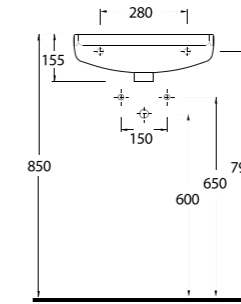

91451 Lissa

Köşeli Lavabo
Cornered Washbasin