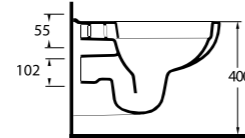

10303 Likya

Asma Klozet
Gömme Rezervuar uyumludur.
Wall-mounted WC
Compatible with concealed
cistern.

53303 Alia

Kanalsız Asma Klozet
Gömme Rezervuar uyumludur.
Rimless Wall-mounted WC
Compatible with concealed
cistern.