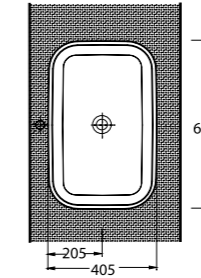

Aquasave Klozetler
6 Litre yerine 4 Litre
su ile etkin temizlik sağlar.

Aquasave significantly
reduces the water used
in flushing from 6 to 4 liters.

36701

Batarya Delikli Lavabo
Banyo Mobilyası uyumludur.
Bowl Washbasin
Compatible with bathroom
furnitures.

36651

Batarya Deliksiz Lavabo
Banyo Mobilyası uyumludur.
Bowl Washbasin
Compatible with bathroom
furnitures.

36401

Monoblock Lavabo
Banyo Mobilyası uyumludur.
Monoblock Washbasin
Compatible with
bathroom furnitures.

36303

Asma Klozet
Gömme Rezervuar uyumludur.
Wall-mounted WC
Compatible with concealed
cistern.