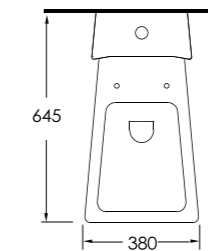

Zela

Zela

Aquasave Klozetler
6 Litre yerine 4 Litre
su ile etkin temizlik sağlar.

*Aquasave significantly
reduces the water used
in flushing from 6 to 4 liters.*

67611

Batarya Delikli Lavabo
Banyo Mobilyası uyumludur.
Bowl Washbasin with tap hole
Compatible with bathroom
furnitures.

67601

Batarya Deliksiz Lavabo
Banyo Mobilyası uyumludur.
Bowl Washbasin without tap hole
Compatible with bathroom
furnitures.

67403 - 67104

Duvara Tam Dayalı Klozet
67104 Rezervuar uyumludur.
Back to wall WC
Compatible with 67104
cistern.

67213

**Duvara Tam Dayalı Tek
Parça Klozet**
Stand Alone Back to Wall WC

67303

Asma Klozet
Gömme Rezervuar uyumludur.
Wall-mounted WC
Compatible with concealed
cistern.