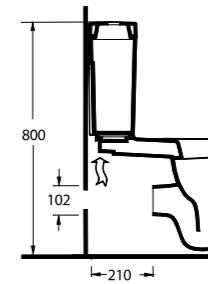

Lagina

Lagina

35651 - 35302

65cm Lavabo, yarım ayak

Washbasin 65cm compatible with half-pedestal

35303

Asma Klozet

Wall-mounted WC

35651

Lavabo
35102 Tam Ayak ve
35302 Yarım Ayak uyumludur.
Washbasin
Compatible with
35302 half pedestal and 35102
full pedestal.

35601

Lavabo
35102 Tam Ayak ve
35302 Yarım Ayak uyumludur.
Washbasin
Compatible with
35302 half pedestal and
35102 full pedestal.

35403

Duvara Tam Dayalı Klozet
35104 Rezervuar uyumludur.
Back to wall WC
Compatible with 35104 cistern.

35303

Asma Klozet
Gömme Rezervuar uyumludur.
Wall - Mounted WC
Compatible with concealed
cistern.