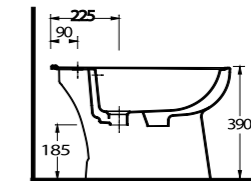

Likya

Aquasave Klozetler
6 Litre yerine 4 Litre
su ile etkin temizlik sağlar.

Aquasave significantly
reduces the water used
in flushing from 6 to 4 liters.

Likya

10601

12403

10303

10105

10205