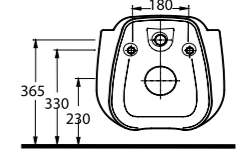

Aquasave Klozetler
6 Litre yerine 4 Litre
su ile etkin temizlik sağlar.

Aquasave significantly
reduces the water used
in flushing from 6 to 4 liters.

56711

Batarya Delikli Lavabo
Banyo Mobilyası uyumludur.
Bowl Washbasin
with tap hole
Compatible with bathroom
furnitures.

56701

Batarya Deliksiz Lavabo
Banyo Mobilyası uyumludur.
Bowl Washbasin
without tap hole
Compatible with bathroom
furnitures.

56303

Asma Klozet
Gömme Rezervuar uyumludur.
Wall-mounted WC
Compatible with concealed
cistern.