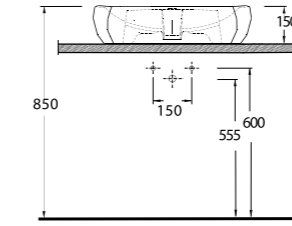

Batarya Delikli Lavabo
Banyo Mobilyası uyumludur.
Bowl Washbasin with tap hole
Compatible with bathroom
furnitures.