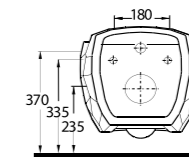

Asma Klozet
Gömme Rezervuar uyumludur.
Wall-mounted WC
Compatible with concealed
cistern.