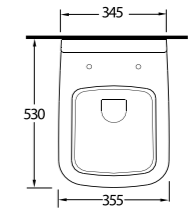

Mythos

Aquasave Klozetler
6 Litre yerine 4 Litre
su ile etkin temizlik sağlar.

Aquasave significantly
reduces the water used
in flushing from 6 to 4 liters.

Mythos

76531

76000

76303