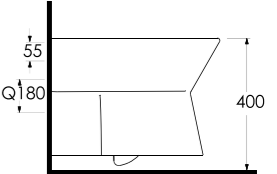

Zela

Zela

Aquasave Klozetler
6 Litre yerine 4 Litre
su ile etkin temizlik sağlar.

*Aquasave significantly
reduces the water used
in flushing from 6 to 4 liters.*

67611

Batarya Delikli Lavabo
Banyo Mobilyası uyumludur.
Bowl Washbasin with tap hole
Compatible with bathroom
furnitures.

67601

Batarya Deliksiz Lavabo
Banyo Mobilyası uyumludur.
Bowl Washbasin without tap hole
Compatible with bathroom
furnitures.

67403 - 67104

Duvara Tam Dayalı Klozet
67104 Rezervuar uyumludur.
Back to wall WC
Compatible with 67104
cistern.

67213

**Duvara Tam Dayalı Tek
Parça Klozet**
Stand Alone Back to Wall WC

67303

Asma Klozet
Gömme Rezervuar uyumludur.
Wall-mounted WC
Compatible with concealed
cistern.