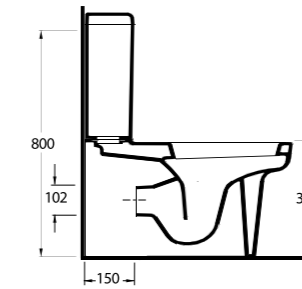

Aquasave significantly
reduces the water used
in flushing from 6 to 4 liters.

76303
Asma Klozet
Wall - Mounted WC

Mythos

76531

Monoblok Asma Lavabo
Monoblock Wall-Hung
Washbasin

76000

Duvara Tam Dayalı Klozet
72224 Rezervuar uyumludur.
Back to wall WC
Compatible with 72224 cistern.