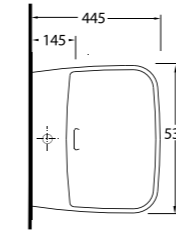

Aquasave significantly
reduces the water used
in flushing from 6 to 4 liters.

76303
Asma Klozet
Wall - Mounted WC

Mythos

76531

Monoblok Asma Lavabo
Monoblock Wall-Hung
Washbasin

76000

Duvara Tam Dayalı Klozet
72224 Rezervuar uyumludur.
Back to wall WC
Compatible with 72224 cistern.