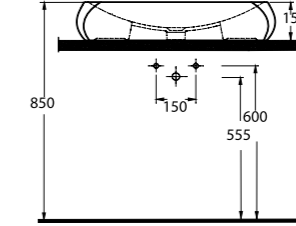

Batarya Deliksiz Lavabo
Banyo Mobilyası uyumludur.
Bowl Washbasin
without tap hole
Compatible with bathroom
furnitures.