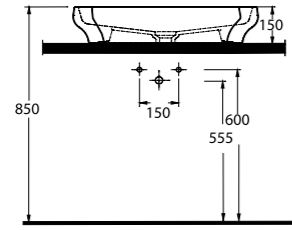

46711

Batarya Delikli Lavabo
Banyo Mobilyası uyumludur.
Bowl Washbasin with tap hole
Compatible with bathroom
furnitures.

46701

Batarya Deliksiz Lavabo
Banyo Mobilyası uyumludur.
Bowl Washbasin without tap hole
Compatible with bathroom
furnitures.

46303

Asma Klozet
Gömme Rezervuar uyumludur.
Wall-mounted WC
Compatible with concealed cistern.

46403

Duvara Tam Dayalı Klozet
46104 Rezervuar uyumludur.
Back to wall WC
Compatible with 46104 cistern.

Nysa

Yuvarlatılmış köşeli hatları ile arzuladığınız sadeliği yakalayın.

Mobilya dolabı ile uyumlu batarya deliksiz ve yine mobilya dolabı ile uyumlu duvara monte edilebilen batarya delikli çanak lavabosu bulunan Nysa takımın yuvarlatılmış köşeli hattı, banyonuzdaki modern çizgiyi tamamlıyor. Ayrıca, gizli montajın yanı sıra kolay takılıp çıkarılabilen ve yavaş kapanan klozet kapağı ise beklediğiniz konforu sağlıyor.

Bathrooms get the desired simplicity with the rounded shapes of Nysa.

Nysa set with the rounded shape that include washbasin alternatives as washbasin without tap hole and compatible with bathroom furnitures either bowl washbasin compatible with bathroom furnitures and wall mounted will complete the contemporary design in the bathrooms. Beside concealed assembling, Nysa will provide the expected comfort with easy assembling and soft close seat cover.

www.egevitrifiye.com