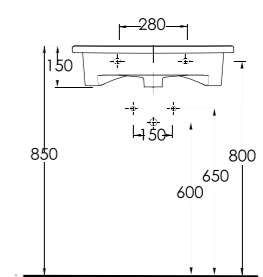

35731

Lagina 70 cm İnce Bantlı Lavabo Mobilya uyumludur.
Slim Band Washbasin Compatible with bathroom furnitures.

35631

Lagina 60 cm İnce Bantlı Lavabo Mobilya uyumludur.
Slim Band Washbasin Compatible with bathroom furnitures.