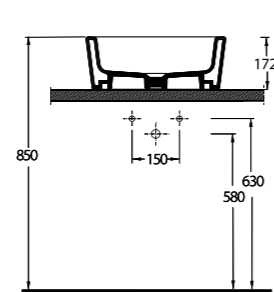

Lavabo
Banyo Mobilyası
uyumludur.
Washbasin
Compatible with bath-
room furnitures.