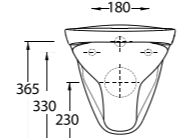

Asma Klozetler Wall Hung Closets

35303 Lagina

Asma Klozet
Gömme Rezervuar uyumludur.
Wall - Mounted WC
Compatible with concealed
cistern.

Asma Klozet
Gömme Rezervuar uyumludur.
Wall-mounted WC
Compatible with concealed
cistern.

Kanalsız Asma Klozet
Gömme Rezervuar uyumludur.
Rimless Wall-mounted WC
Compatible with concealed
cistern.

Asma Klozet
Gömme Rezervuar uyumludur.
Wall-Mounted WC
Compatible with concealed
cistern.

Cam Rezervuar Glass Cistern

EVB3291 Beyaz Cam Rezervuar Asma WC Uyumludur

White Glass Cistern Compatible with Wall-mounted WC

EVB3292 Siyah Cam Rezervuar Asma WC Uyumludur

Black Glass Cistern Compatible with Wall-mounted WC

EVB3293 Beyaz Cam Rezervuar Duvara Tam Dayalı WC Uyumludur

White Glass Cistern Compatible with Stand Alone Back to Wall WC

EVB3294 Siyah Cam Rezervuar Duvara Tam Dayalı WC Uyumludur

Black Glass Cistern Compatible with Stand Alone Back to Wall WC