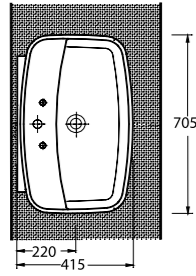

*Aquasave significantly
reduces the water used
in flushing from 6 to 4 liters.*

46403 - 46104
Duvara Tam Dayalı Klozet - Rezervuar
Back to wall WC - Cistern

46711

Batarya Delikli Lavabo
Banyo Mobilyası uyumludur.
Bowl Washbasin with tap hole
Compatible with bathroom
furnitures.