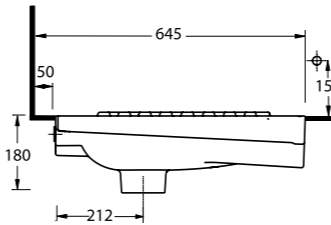

Hela Taşları

Squatting Pans

En son teknoloji ile üretilen helataşları, özel kanal yapıları sayesinde, su basıncını maksimum düzeyde kullanarak, 9 litre yerine 5 litre su ile etkin temizlik sağlıyor.

Engineered using the latest technology, the Pınara series, thanks to a special canal design which takes advantage of a sharper gradient to produce the maximum water pressure possible, reduces the amount of water required to 5 instead of 9 liters for maximum flushing efficiency.

Aquasave Klozetler
9 Litre yerine 5 Litre
su ile etkin temizlik sağlar.

*Aquasave significantly
reduces the water used
in flushing from 9 to 5 liters.*

Hela Taşları Squatting Pans

Hela Taşı
Arkadan Temiz Su Girişli
Internal
flushing-back inlet

Hela Taşı
Arkadan Temiz Su Girişli
Internal
flushing-back inlet

Hela Taşı
Arkadan Temiz Su Girişli
Internal
flushing-back inlet

Hela Taşı
Arkadan Temiz Su Girişli
Internal
flushing-back inlet