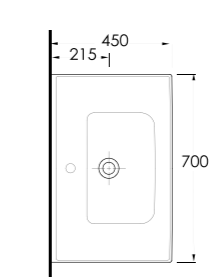

35731

Lagina 70 cm İnce Bantlı Lavabo Mobilya uyumludur.
Slim Band Washbasin Compatible with bathroom furnitures.

35631

Lagina 60 cm İnce Bantlı Lavabo Mobilya uyumludur.
Slim Band Washbasin Compatible with bathroom furnitures.