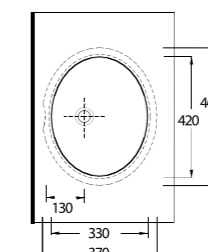

91531 Pınara

Oval
Tezgah Altı Lavabo
53,5 x 44,5 cm
Oval
Undercounter Washbasin

91461 Pınara

Oval
Tezgah Altı Lavabo
46,5 x 37 cm
Oval
Undercounter Washbasin

90561 Pınara

Oval
Tezgah Üstü Lavabo
56 x 47,5 cm
Oval
Countertop Washbasin