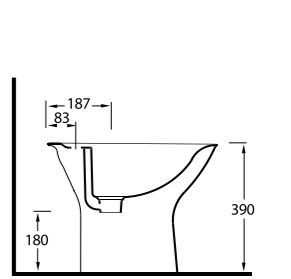

Kapya

Kapya

Aquasave Klozetler
6 Litre yerine 4 Litre
su ile etkin temizlik sağlar.

*Aquasave significantly
reduces the water used
in flushing from 6 to 4 liters.*

15103 - 15104
Altan çıkışlı klozet, Rezervuar
Close coupled Wc (S-Trap) with cistern

15601

Lavabo
15102 Tam Ayak ve
16302 Yarım Ayak uyumludur.
Washbasin
Compatible with 16302 half pedestal
and 15102 full pedestal.

15103

Altan Çıkışlı Klozet
15104 Rezervuar uyumludur.
Close coupled WC (S-Trap)
Compatible with 15104 cistern.

15203

Arkadan Çıkışlı Klozet
15104 Rezervuar uyumludur.
Close coupled WC (P-Trap)
Compatible with 15104 cistern.

60105

Yerden Bide
Floor-mounted bidet