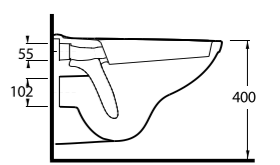

Tek Parça Klozetler

Single Piece Closets

Proje çözümleri grubunda yer alan klozetler, klasik alttan - arkadan çıkışlı ve asma tip modelleri ile tesisat durumuna göre alternatifli çözümler sunuyor.

Closets in Project Solution , P-Trap and S-Trap closets and also Wall hung closets can be selected according to the installation arrangement of the bathroom.

Tek Parça Klozetler Single Piece Closets

91103 Pınara

91203 Pınara

90603 Pınara