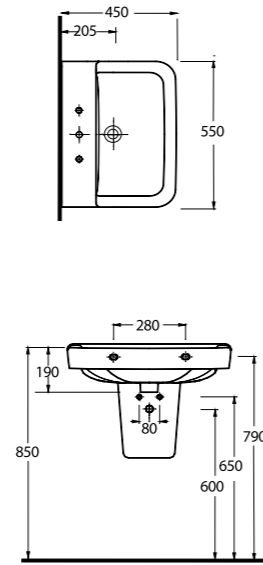

Lavabo
78312 Yarım Ayak uyumludur.
Washbasin
Compatible with 78312 half pedestal.