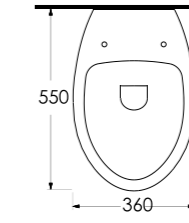

Aquasave Klozetler
6 Litre yerine 4 Litre
su ile etkin temizlik sağlar.

Aquasave significantly
reduces the water used
in flushing from 6 to 4 liters.

69611

69601

69213

69303