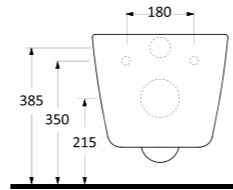

54303 Selge

Kanalsız Asma Klozet
Gömme Rezervuar uyumludur.
Rimless Wall-mounted WC
Compatible with concealed
cistern.

64303 Karina

Asma Klozet
Gömme Rezervuar uyumludur.
Wall-mounted WC
Compatible with concealed
cistern.