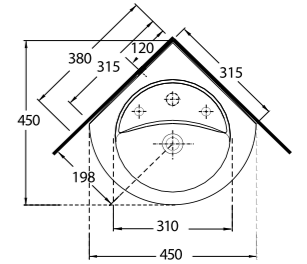

38451 Olympos

Köşe Lavabo
Cornered washbasin