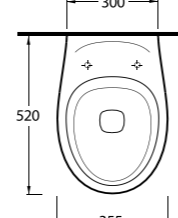

Asma Klozetler Wall Hung Closets

35303 Lagina

Asma Klozet
Gömme Rezervuar uyumludur.
Wall - Mounted WC
Compatible with concealed
cistern.

Asma Klozet
Gömme Rezervuar uyumludur.
Wall-mounted WC
Compatible with concealed
cistern.

Kanalsız Asma Klozet
Gömme Rezervuar uyumludur.
Rimless Wall-mounted WC
Compatible with concealed
cistern.

Asma Klozet
Gömme Rezervuar uyumludur.
Wall-Mounted WC
Compatible with concealed
cistern.

Cam Rezervuar Glass Cistern

EVB3291 Beyaz Cam Rezervuar Asma WC Uyumludur

White Glass Cistern Compatible with Wall-mounted WC

EVB3292 Siyah Cam Rezervuar Asma WC Uyumludur

Black Glass Cistern Compatible with Wall-mounted WC

EVB3293 Beyaz Cam Rezervuar Duvara Tam Dayalı WC Uyumludur

White Glass Cistern Compatible with Stand Alone Back to Wall WC

EVB3294 Siyah Cam Rezervuar Duvara Tam Dayalı WC Uyumludur

Black Glass Cistern Compatible with Stand Alone Back to Wall WC