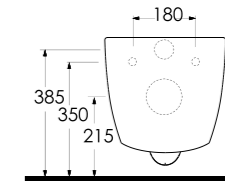

Aquasave Klozetler
6 Litre yerine 4 Litre
su ile etkin temizlik sağlar.

Aquasave significantly
reduces the water used
in flushing from 6 to 4 liters.

69611

69601

69213

69303