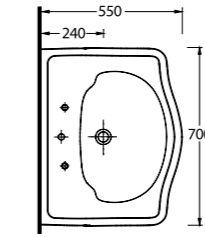

Zeugma

Zeugma

45701 - 45102
70 cm Lavabo Kolon Ayak
Washbasin 70cm compatible with full-pedestal

45103 - 45104
Alttan Çıkışlı Klozet Rezervuar
Close coupled WC compatible with cistern

45701

Lavabo
45102 Tam Ayak uyumludur.
Washbasin
Compatible with 45102
full-pedestal