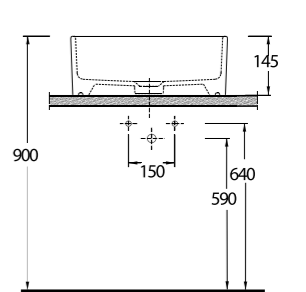

Lavabo
Banyo Mobilyası
uyumludur.
Washbasin
Compatible with bath-
room furnitures.