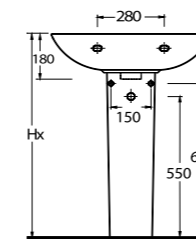

Aquasave significantly
reduces the water used
in flushing from 6 to 4 liters.

10205
Asma Bide
Wall-mounted bidet

Likya

10601

Lavabo
10102 Tam Ayak ve
10302 Yarım Ayak uyumludur.
Washbasin
Compatible with
10302 half pedestal and
10102 full pedestal.