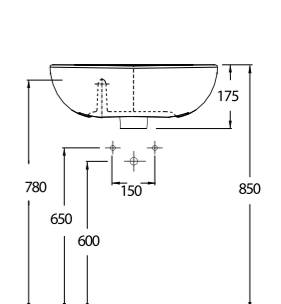

38451 Olympos

Köşe Lavabo
Cornered washbasin