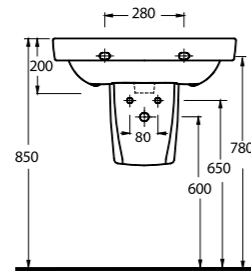

Lavabo
85302 Yarım Ayak ve
Banyo Mobilyası uyumludur.
Washbasin
Compatible with
85302 half pedestal and
bathroom furnitures.