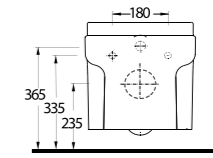

Mythos

Aquasave Klozetler
6 Litre yerine 4 Litre
su ile etkin temizlik sağlar.

Aquasave significantly
reduces the water used
in flushing from 6 to 4 liters.

Mythos

76531

76000

76303