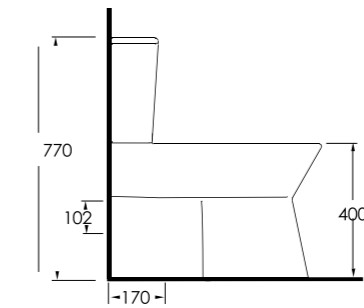

Zela

Zela

Aquasave Klozetler
6 Litre yerine 4 Litre
su ile etkin temizlik sağlar.

*Aquasave significantly
reduces the water used
in flushing from 6 to 4 liters.*

67611

Batarya Delikli Lavabo
Banyo Mobilyası uyumludur.
Bowl Washbasin with tap hole
Compatible with bathroom
furnitures.

67601

Batarya Deliksiz Lavabo
Banyo Mobilyası uyumludur.
Bowl Washbasin without tap hole
Compatible with bathroom
furnitures.

67403 - 67104

Duvara Tam Dayalı Klozet
67104 Rezervuar uyumludur.
Back to wall WC
Compatible with 67104
cistern.

67213

**Duvara Tam Dayalı Tek
Parça Klozet**
Stand Alone Back to Wall WC

67303

Asma Klozet
Gömme Rezervuar uyumludur.
Wall-mounted WC
Compatible with concealed
cistern.