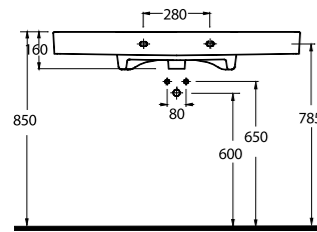

*Aquasave significantly
reduces the water used
in flushing from 6 to 4 liters.*

78303
Asma WC
Wall-mounted WC

78051

Lavabo
Banyo Mobilyası Uyumludur
Washbasin
Compatible with bathroom
furnitures.

78801

Lavabo
Banyo Mobilyası Uyumludur
Washbasin
Compatible with bathroom
furnitures.