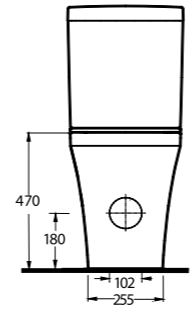

Duvara Tam Dayalı Yüksek Klozet
78104 Rezervuar uyumludur.
Back to wall tall WC
Compatible with 78104 cistern.