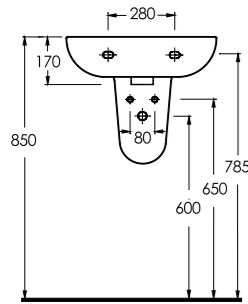

78601 Teos

Lavabo
78112 Tam Ayak ve
78312 Yarım Ayak uyumludur.
*Washbasin Compatible with
78312 half pedestal and
78112 full pedestal.*

Compact Lavabolar Compact Washbasins

10551 Likya

Oval Lavabo
10302 Yarım Ayak
uyumludur.
Oval Washbasin
Compatible with
10302 half pedestal.