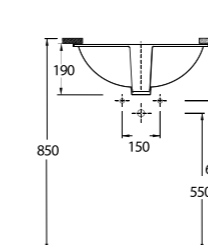

Tezgah Lavabolar Undercounter / Countertop Washbasins

93501 Pınara

91561 Pınara

91551 Pınara

Tezgah Lavabolar Undercounter / Countertop Washbasins