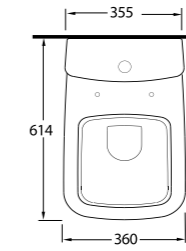

Aquasave significantly
reduces the water used
in flushing from 6 to 4 liters.

76303
Asma Klozet
Wall - Mounted WC

Mythos

76531

Monoblok Asma Lavabo
Monoblock Wall-Hung
Washbasin

76000

Duvara Tam Dayalı Klozet
72224 Rezervuar uyumludur.
Back to wall WC
Compatible with 72224 cistern.