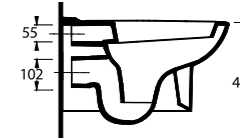

Asma Klozet
Gömme Rezervuar uyumludur.
Wall - Mounted WC
Compatible with concealed
cistern.