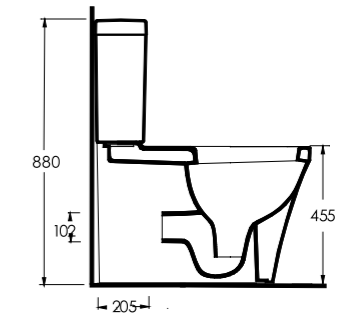

Yaşlı ve Bedensel Engelliler için Ürünler Disabled Bathroom Suits

Yaşlı ve Bedensel Engelliler için Ürünler Disabled Bathroom Suits

Aquasave Klozetler
6 Litre yerine 4 Litre
su ile etkin temizlik sağlar.
Aquasave significantly
reduces the water used
in flushing from 6 to 4 liters.

52601

Duvara Tam Dayalı Yüksek Klozet
78104 Rezervuar Uyumludur.
Back to wall tall WC
Compatible with 78104 cistern