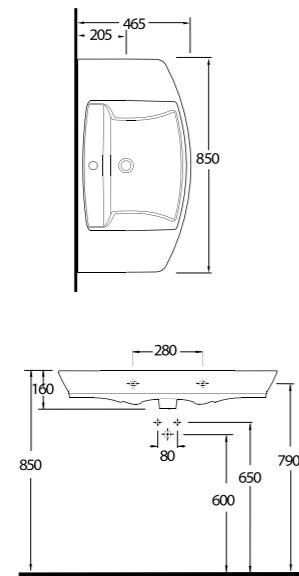

68851

Lavabo
78102 Tam Ayak,
78302 Yarım Ayak ve
Banyo Mobilyası uyumludur.
Washbasin
Compatible with
78302 half pedestal
78102 full pedestal and
bathroom furnitures.