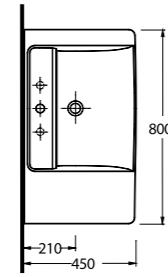

Lavabo Sol Etajerli
Banyo Mobilyası Uyumludur
Asymmetric Washbasin
Compatible with bathroom
furnitures.