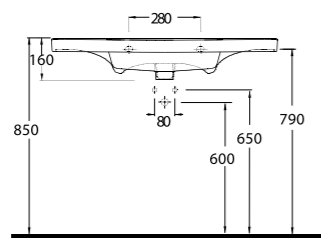

34051

Dikdörtgen Etajerli Tezgah Lavabo
Banyo Mobilyası uyumludur.
*Rectangular With Shelf Countertop
Washbasin Compatible with bathroom
furnitures.*

34901

Dikdörtgen Etajerli Tezgah Lavabo
Banyo Mobilyası uyumludur.
*Rectangular With Shelf Countertop
Washbasin Compatible with bathroom
furnitures.*

34651

Dikdörtgen Etajerli Tezgah Lavabo
Banyo Mobilyası uyumludur.
*Rectangular With Shelf Countertop
Washbasin Compatible with bathroom
furnitures.*

34601

Dikdörtgen Yarım Tezgah Üstü Lavabo
Banyo Mobilyası uyumludur.
*Rectangular
Semi Recessed
Compatible with bathroom furnitures.*

Tezgah Lavabolar

Undercounter / Countertop Washbasins

Pınara Serisinde, tezgah altı olarak kullanılan oval formda, 3 farklı ebatta ürün bulunuyor. Dikdörtgen formda 2 farklı ebatta tasarlanmış tezgah altı lavabolar ise, farklı ve modern bir seçenek olarak göze çarpıyor.

There are 3 different types in Pınara serie, which are used as untercounter washbasins in oval form.