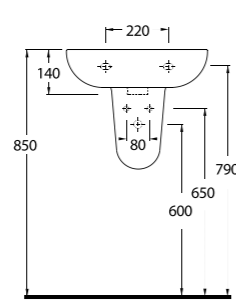

10501 Likya

Oval Lavabo
10202 Yarım Ayak
uyumludur.
Oval Washbasin
Compatible with
10202 half pedestal.

10451 Likya

Oval Lavabo
10202 Yarım Ayak
uyumludur.
Oval Washbasin
Compatible with
10202 half pedestal.