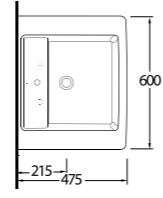

34051

Dikdörtgen Etajerli Tezgah Lavabo
Banyo Mobilyası uyumludur.
*Rectangular With Shelf Countertop
Washbasin Compatible with bathroom
furnitures.*

34901

Dikdörtgen Etajerli Tezgah Lavabo
Banyo Mobilyası uyumludur.
*Rectangular With Shelf Countertop
Washbasin Compatible with bathroom
furnitures.*

34651

Dikdörtgen Etajerli Tezgah Lavabo
Banyo Mobilyası uyumludur.
*Rectangular With Shelf Countertop
Washbasin Compatible with bathroom
furnitures.*

34601

Dikdörtgen Yarım Tezgah Üstü Lavabo
Banyo Mobilyası uyumludur.
*Rectangular
Semi Recessed
Compatible with bathroom furnitures.*

Tezgah Lavabolar

Undercounter / Countertop Washbasins

Pınara Serisinde, tezgah altı olarak kullanılan oval formda, 3 farklı ebatta ürün bulunuyor. Dikdörtgen formda 2 farklı ebatta tasarlanmış tezgah altı lavabolar ise, farklı ve modern bir seçenek olarak göze çarpıyor.

There are 3 different types in Pınara serie, which are used as untercounter washbasins in oval form.