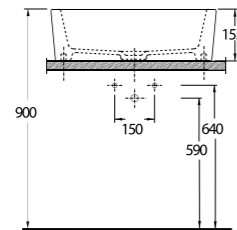

Lavabo
Banyo Mobilyası
uyumludur.
Washbasin
Compatible with
bathroom furnitures.