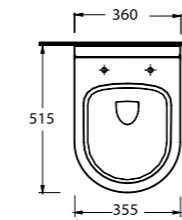

76303 Mythos

Asma Klozet
Gömme Rezervuar uyumludur.
Wall-mounted WC
Compatible with concealed
cistern.

Asma Klozetler Wall Hung Closets

82303 Dropia

Asma Klozet
Gömme Rezervuar uyumludur.
Wall-mounted WC
Compatible with concealed
cistern.