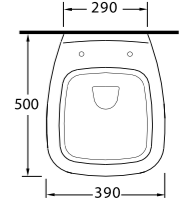

Asma Klozet
Gömme Rezervuar uyumludur.
Wall-mounted WC
Compatible with
concealed cistern.