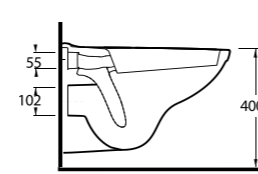

Asma Klozetler Wall Hung Closets

35303 Lagina

Asma Klozet
Gömme Rezervuar uyumludur.
Wall - Mounted WC
Compatible with concealed
cistern.

Asma Klozet
Gömme Rezervuar uyumludur.
Wall-mounted WC
Compatible with concealed
cistern.

Kanalsız Asma Klozet
Gömme Rezervuar uyumludur.
Rimless Wall-mounted WC
Compatible with concealed
cistern.

Asma Klozet
Gömme Rezervuar uyumludur.
Wall-Mounted WC
Compatible with concealed
cistern.

Cam Rezervuar Glass Cistern

EVB3291 Beyaz Cam Rezervuar Asma WC Uyumludur

White Glass Cistern Compatible with Wall-mounted WC

EVB3292 Siyah Cam Rezervuar Asma WC Uyumludur

Black Glass Cistern Compatible with Wall-mounted WC

EVB3293 Beyaz Cam Rezervuar Duvara Tam Dayalı WC Uyumludur

White Glass Cistern Compatible with Stand Alone Back to Wall WC

EVB3294 Siyah Cam Rezervuar Duvara Tam Dayalı WC Uyumludur

Black Glass Cistern Compatible with Stand Alone Back to Wall WC