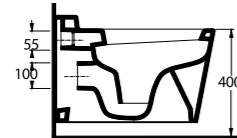

Asma Klozet
Gömme Rezervuar uyumludur.
Wall-Mounted WC
Compatible with concealed
cistern.