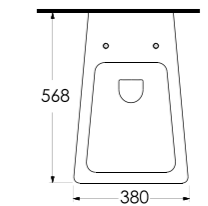

Zela

Zela

Aquasave Klozetler
6 Litre yerine 4 Litre
su ile etkin temizlik sağlar.

*Aquasave significantly
reduces the water used
in flushing from 6 to 4 liters.*

67611

Batarya Delikli Lavabo
Banyo Mobilyası uyumludur.
Bowl Washbasin with tap hole
Compatible with bathroom
furnitures.

67601

Batarya Deliksiz Lavabo
Banyo Mobilyası uyumludur.
Bowl Washbasin without tap hole
Compatible with bathroom
furnitures.

67403 - 67104

Duvara Tam Dayalı Klozet
67104 Rezervuar uyumludur.
Back to wall WC
Compatible with 67104
cistern.

67213

**Duvara Tam Dayalı Tek
Parça Klozet**
Stand Alone Back to Wall WC

67303

Asma Klozet
Gömme Rezervuar uyumludur.
Wall-mounted WC
Compatible with concealed
cistern.