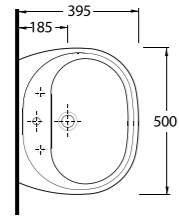

Oval Lavabo
10202 Yarım Ayak
uyumludur.
Oval Washbasin
Compatible with
10202 half pedestal.