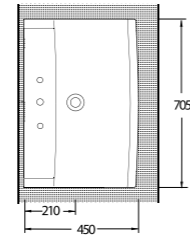

Lavabo
Banyo Mobilyası
uyumludur.
Washbasin
Compatible with bath-
room furnitures.