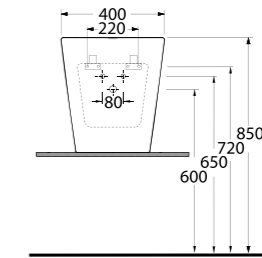

Aquasave Klozetler
6 Litre yerine 4 Litre
su ile etkin temizlik sağlar.

Aquasave significantly
reduces the water used
in flushing from 6 to 4 liters.

36701

Batarya Delikli Lavabo
Banyo Mobilyası uyumludur.
Bowl Washbasin
Compatible with bathroom
furnitures.

36651

Batarya Deliksiz Lavabo
Banyo Mobilyası uyumludur.
Bowl Washbasin
Compatible with bathroom
furnitures.

36401

Monoblock Lavabo
Banyo Mobilyası uyumludur.
Monoblock Washbasin
Compatible with
bathroom furnitures.

36303

Asma Klozet
Gömme Rezervuar uyumludur.
Wall-mounted WC
Compatible with concealed
cistern.