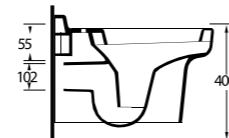

Asma Klozet
Gömme Rezervuar uyumludur.
Wall-mounted WC
Compatible with concealed
cistern.