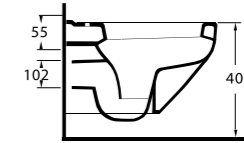

*aQuasave Klozetler
6 Litre yerine 4 Litre
su ile etkin temizlik sağlar.
Aguasave significantly
reduces the water used
in flushing from 6 to 4 liters.*

86303