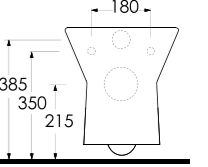

Zela

Zela

Aquasave Klozetler
6 Litre yerine 4 Litre
su ile etkin temizlik sağlar.

*Aquasave significantly
reduces the water used
in flushing from 6 to 4 liters.*

67611

Batarya Delikli Lavabo
Banyo Mobilyası uyumludur.
Bowl Washbasin with tap hole
Compatible with bathroom
furnitures.

67601

Batarya Deliksiz Lavabo
Banyo Mobilyası uyumludur.
Bowl Washbasin without tap hole
Compatible with bathroom
furnitures.

67403 - 67104

Duvara Tam Dayalı Klozet
67104 Rezervuar uyumludur.
Back to wall WC
Compatible with 67104
cistern.

67213

**Duvara Tam Dayalı Tek
Parça Klozet**
Stand Alone Back to Wall WC

67303

Asma Klozet
Gömme Rezervuar uyumludur.
Wall-mounted WC
Compatible with concealed
cistern.