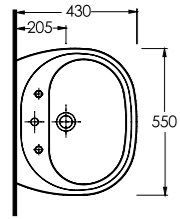

78601 Teos

Lavabo
78112 Tam Ayak ve
78312 Yarım Ayak uyumludur.
*Washbasin Compatible with
78312 half pedestal and
78112 full pedestal.*

Compact Lavabolar Compact Washbasins

10551 Likya

Oval Lavabo
10302 Yarım Ayak
uyumludur.
Oval Washbasin
Compatible with
10302 half pedestal.