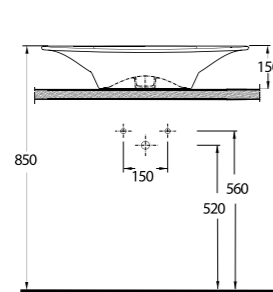

Lavabo
Banyo Mobilyası
uyumludur.
Washbasin
Compatible with bath-
room furnitures.