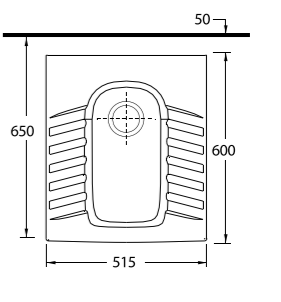

Hela Taşları

Squatting Pans

En son teknoloji ile üretilen helataşları, özel kanal yapıları sayesinde, su basıncını maksimum düzeyde kullanarak, 9 litre yerine 5 litre su ile etkin temizlik sağlıyor.

Engineered using the latest technology, the Pınara series, thanks to a special canal design which takes advantage of a sharper gradient to produce the maximum water pressure possible, reduces the amount of water required to 5 instead of 9 liters for maximum flushing efficiency.

Aquasave Klozetler
9 Litre yerine 5 Litre
su ile etkin temizlik sağlar.

*Aquasave significantly
reduces the water used
in flushing from 9 to 5 liters.*

Hela Taşları Squatting Pans

Hela Taşı
Arkadan Temiz Su Girişli
Internal
flushing-back inlet

Hela Taşı
Arkadan Temiz Su Girişli
Internal
flushing-back inlet

Hela Taşı
Arkadan Temiz Su Girişli
Internal
flushing-back inlet

Hela Taşı
Arkadan Temiz Su Girişli
Internal
flushing-back inlet