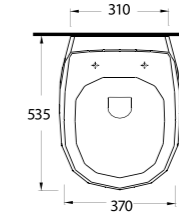

Asma Klozet
Gömme Rezervuar uyumludur.
Wall-mounted WC
Compatible with concealed
cistern.