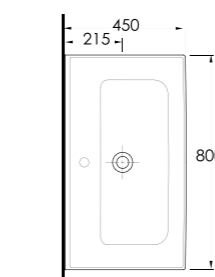

35731

Lagina 70 cm İnce Bantlı Lavabo Mobilya uyumludur.
Slim Band Washbasin Compatible with bathroom furnitures.

35631

Lagina 60 cm İnce Bantlı Lavabo Mobilya uyumludur.
Slim Band Washbasin Compatible with bathroom furnitures.