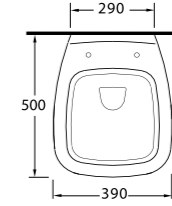

*aQuasave Klozetler
6 Litre yerine 4 Litre
su ile etkin temizlik sağlar.
Aguasave significantly
reduces the water used
in flushing from 6 to 4 liters.*

86303