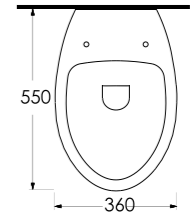

Aquasave Klozetler
6 Litre yerine 4 Litre
su ile etkin temizlik sağlar.

Aquasave significantly
reduces the water used
in flushing from 6 to 4 liters.

69611

69601

69213

69303