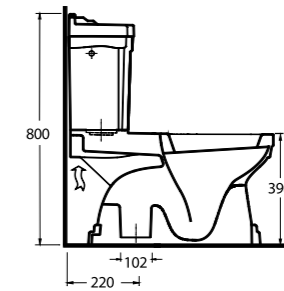

Zeugma

Zeugma

45701

45103 (S-trap)