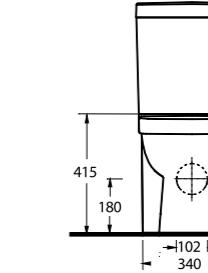

Lagina

Lagina

35651 - 35302

65cm Lavabo, yarım ayak

Washbasin 65cm compatible with half-pedestal

35303

Asma Klozet

Wall-mounted WC

35651

Lavabo
35102 Tam Ayak ve
35302 Yarım Ayak uyumludur.
Washbasin
Compatible with
35302 half pedestal and 35102
full pedestal.

35601

Lavabo
35102 Tam Ayak ve
35302 Yarım Ayak uyumludur.
Washbasin
Compatible with
35302 half pedestal and
35102 full pedestal.

35403

Duvara Tam Dayalı Klozet
35104 Rezervuar uyumludur.
Back to wall WC
Compatible with 35104 cistern.

35303

Asma Klozet
Gömme Rezervuar uyumludur.
Wall - Mounted WC
Compatible with concealed
cistern.