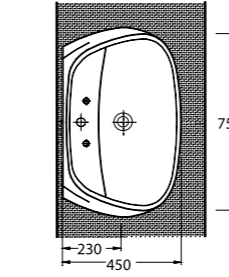

Batarya Delikli Lavabo
Banyo Mobilyası uyumludur.
Bowl Washbasin
with tap hole
Compatible with bathroom
furnitures.