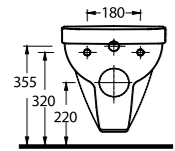

72303 Tyana

Asma Klozet
Gömme Rezervuar uyumludur.
Wall - Mounted WC
Compatible with concealed
cistern.

Asma Klozetler Wall Hung Closets

35303 Lagina

Asma Klozet
Gömme Rezervuar uyumludur.
Wall - Mounted WC
Compatible with concealed
cistern.