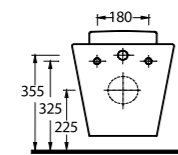

Asma Klozet
Gömme Rezervuar uyumludur.
Wall-Mounted WC
Compatible with concealed
cistern.