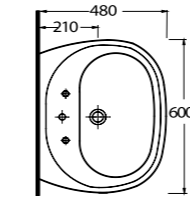

Aquasave significantly
reduces the water used
in flushing from 6 to 4 liters.

10205
Asma Bide
Wall-mounted bidet

Likya

10601

Lavabo
10102 Tam Ayak ve
10302 Yarım Ayak uyumludur.
Washbasin
Compatible with
10302 half pedestal and
10102 full pedestal.