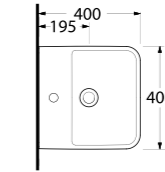

Aquasave Klozetler
6 Litre yerine 4 Litre
su ile etkin temizlik sağlar.

Aquasave significantly
reduces the water used
in flushing from 6 to 4 liters.

36701

Batarya Delikli Lavabo
Banyo Mobilyası uyumludur.
Bowl Washbasin
Compatible with bathroom
furnitures.

36651

Batarya Deliksiz Lavabo
Banyo Mobilyası uyumludur.
Bowl Washbasin
Compatible with bathroom
furnitures.

36401

Monoblock Lavabo
Banyo Mobilyası uyumludur.
Monoblock Washbasin
Compatible with
bathroom furnitures.

36303

Asma Klozet
Gömme Rezervuar uyumludur.
Wall-mounted WC
Compatible with concealed
cistern.