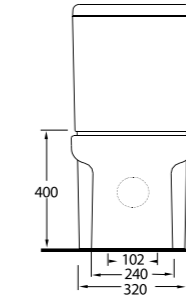

Aquasave significantly
reduces the water used
in flushing from 6 to 4 liters.

76303
Asma Klozet
Wall - Mounted WC

Mythos

76531

Monoblok Asma Lavabo
Monoblock Wall-Hung
Washbasin

76000

Duvara Tam Dayalı Klozet
72224 Rezervuar uyumludur.
Back to wall WC
Compatible with 72224 cistern.