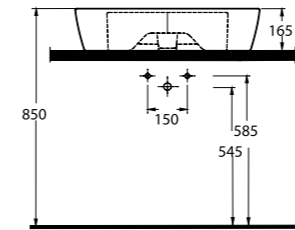

Aquasave Klozetler
6 Litre yerine 4 Litre
su ile etkin temizlik sağlar.

Aquasave significantly
reduces the water used
in flushing from 6 to 4 liters.

36701

Batarya Delikli Lavabo
Banyo Mobilyası uyumludur.
Bowl Washbasin
Compatible with bathroom
furnitures.

36651

Batarya Deliksiz Lavabo
Banyo Mobilyası uyumludur.
Bowl Washbasin
Compatible with bathroom
furnitures.

36401

Monoblock Lavabo
Banyo Mobilyası uyumludur.
Monoblock Washbasin
Compatible with
bathroom furnitures.

36303

Asma Klozet
Gömme Rezervuar uyumludur.
Wall-mounted WC
Compatible with concealed
cistern.