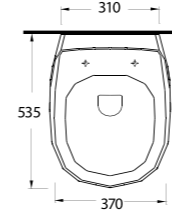

Asma Klozet
Gömme Rezervuar uyumludur.
Wall-mounted WC
Compatible with
concealed cistern.