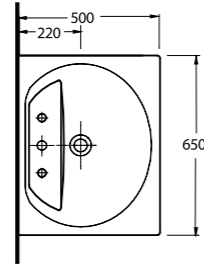

Lavabo
85302 Yarım Ayak ve
Banyo Mobilyası uyumludur.
Washbasin
Compatible with
85302 half pedestal and
bathroom furnitures.