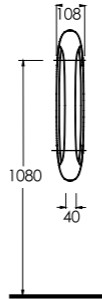

Asma klozetler, küçük mekanlar için son derece pratik ve fonksiyonel çözümler sunuyor. Standart klozetlere göre daha az yer kaplayan asma klozetler, kolay çıkarılıp takılabilen özelliğe sahip klozet kapakları ile beğeni kazanıyor. Zeminden bağımsız, gizli monte edilebilen Asma klozetler, hijyenik banyolar yaratmanız için size yardımcı oluyor.

Wall-hung closets provide extremely practical and functional solutions for small spaces. Wall-hung closets which comparably take place less than standart ones, gain appreciation with easy-installed & easy-removed seat covers. Independent of the floor with hidden mounted feature, wall-hung closets help you to create hygienic bathrooms.