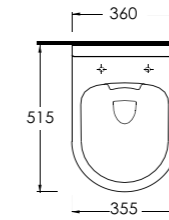

Kanalsız Asma Klozet
Gömme Rezervuar uyumludur.
Rimless Wall-mounted Wc
Compatible with concealed
cistern.