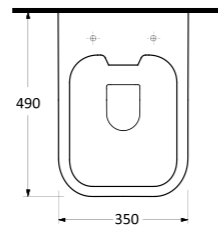

Kanalsız Asma Klozet
Gömme Rezervuar uyumludur.
Rimless Wall-mounted WC
Compatible with concealed
cistern.