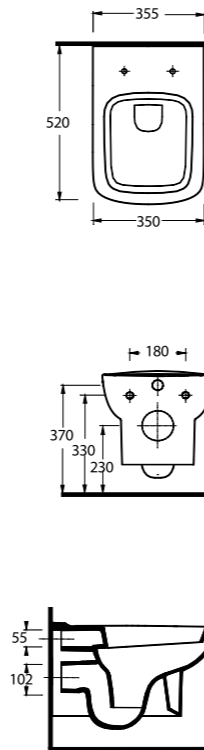

72303

Asma Klozet
Gömme Rezervuar uyumludur.
Wall - Mounted WC
Compatible with concealed
cistern.