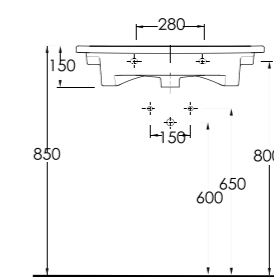

35731

Lagina 70 cm İnce Bantlı Lavabo Mobilya uyumludur.
Slim Band Washbasin Compatible with bathroom furnitures.

35631

Lagina 60 cm İnce Bantlı Lavabo Mobilya uyumludur.
Slim Band Washbasin Compatible with bathroom furnitures.