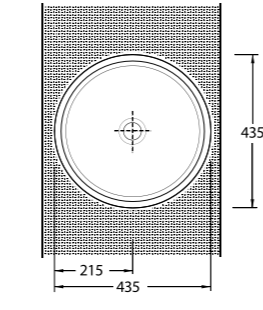

Lavabo
Banyo Mobilyası
uyumludur.
Washbasin
Compatible with bath-
room furnitures.