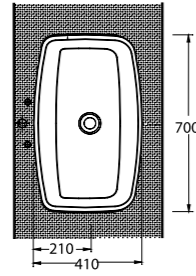

46711

Batarya Delikli Lavabo
Banyo Mobilyası uyumludur.
Bowl Washbasin with tap hole
Compatible with bathroom
furnitures.

46701

Batarya Deliksiz Lavabo
Banyo Mobilyası uyumludur.
Bowl Washbasin without tap hole
Compatible with bathroom
furnitures.

46303

Asma Klozet
Gömme Rezervuar uyumludur.
Wall-mounted WC
Compatible with concealed cistern.

46403

Duvara Tam Dayalı Klozet
46104 Rezervuar uyumludur.
Back to wall WC
Compatible with 46104 cistern.

Nysa

Yuvarlatılmış köşeli hatları ile arzuladığınız sadeliği yakalayın.

Mobilya dolabı ile uyumlu batarya deliksiz ve yine mobilya dolabı ile uyumlu duvara monte edilebilen batarya delikli çanak lavabosu bulunan Nysa takımın yuvarlatılmış köşeli hattı, banyonuzdaki modern çizgiyi tamamlıyor. Ayrıca, gizli montajın yanı sıra kolay takılıp çıkarılabilen ve yavaş kapanan klozet kapağı ise beklediğiniz konforu sağlıyor.

Bathrooms get the desired simplicity with the rounded shapes of Nysa.

Nysa set with the rounded shape that include washbasin alternatives as washbasin without tap hole and compatible with bathroom furnitures either bowl washbasin compatible with bathroom furnitures and wall mounted will complete the contemporary design in the bathrooms. Beside concealed assembling, Nysa will provide the expected comfort with easy assembling and soft close seat cover.

www.egevitrifiye.com