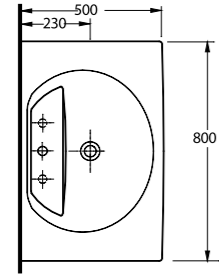

Aquasave significantly
reduces the water used
in flushing from 6 to 4 liters.

85205

Asma Bide
Wall-mounted Bidet

85801

Lavabo
85302 Yarım Ayak ve
Banyo Mobilyası uyumludur.
Washbasin
Compatible with
85302 half pedestal and
bathroom furnitures.