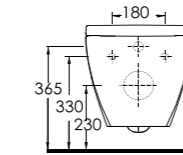

Kanalsız Asma Klozet
Gömme Rezervuar uyumludur.
Rimless Wall-mounted Wc
Compatible with concealed
cistern.