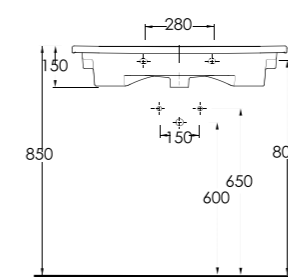

35731

Lagina 70 cm İnce Bantlı Lavabo Mobilya uyumludur.
Slim Band Washbasin Compatible with bathroom furnitures.

35631

Lagina 60 cm İnce Bantlı Lavabo Mobilya uyumludur.
Slim Band Washbasin Compatible with bathroom furnitures.