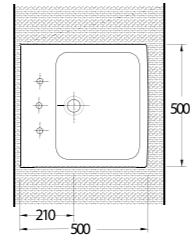

Lavabo
Banyo Mobilyası
uyumludur.
Washbasin
Compatible with bath-
room furnitures.