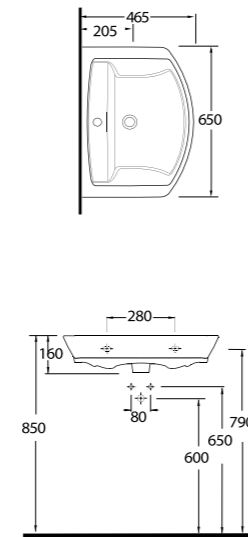

68651

Lavabo
78302 Yarım Ayak ve
Banyo Mobilyası uyumludur.
Washbasin
Compatible with
78302 half pedestal and
bathroom furnitures.