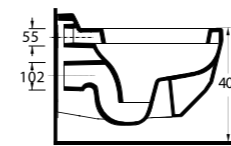

Asma Klozet
Gömme Rezervuar uyumludur.
Wall-mounted WC
Compatible with
concealed cistern.