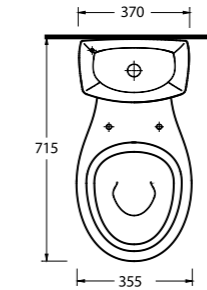

Kapya

Kapya

Aquasave Klozetler
6 Litre yerine 4 Litre
su ile etkin temizlik sağlar.

*Aquasave significantly
reduces the water used
in flushing from 6 to 4 liters.*

15103 - 15104
Altan çıkışlı klozet, Rezervuar
Close coupled Wc (S-Trap) with cistern

15601

Lavabo
15102 Tam Ayak ve
16302 Yarım Ayak uyumludur.
Washbasin
Compatible with 16302 half pedestal
and 15102 full pedestal.

15103

Altan Çıkışlı Klozet
15104 Rezervuar uyumludur.
Close coupled WC (S-Trap)
Compatible with 15104 cistern.

15203

Arkadan Çıkışlı Klozet
15104 Rezervuar uyumludur.
Close coupled WC (P-Trap)
Compatible with 15104 cistern.

60105

Yerden Bide
Floor-mounted bidet