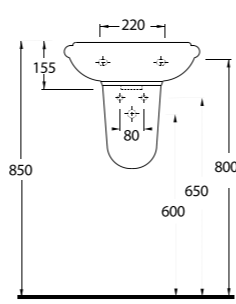

20501 Lissa

Oval Lavabo
20202 Yarım Ayak
uyumludur.
Oval Washbasin
Compatible with
20202 half pedestal.

20451 Lissa

Oval Lavabo
20202 Yarım Ayak
uyumludur.
Oval Washbasin
Compatible with
20202 half pedestal.