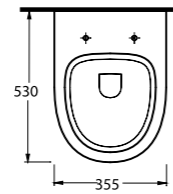

85303 Harpasa

Asma Klozet
Gömme Rezervuar uyumludur.
Wall-Mounted WC
Compatible with concealed
cistern.

78303 Teos

Asma Klozet
Gömme Rezervuar uyumludur.
Wall-Mounted WC
Compatible with concealed
cistern.