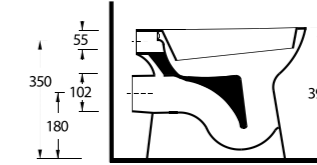

Tek Parça Klozetler

Single Piece Closets

Proje çözümleri grubunda yer alan klozetler, klasik alttan - arkadan çıkışlı ve asma tip modelleri ile tesisat durumuna göre alternatifli çözümler sunuyor.

Closets in Project Solution , P-Trap and S-Trap closets and also Wall hung closets can be selected according to the installation arrangement of the bathroom.

Tek Parça Klozetler Single Piece Closets

91103 Pınara

91203 Pınara

90603 Pınara