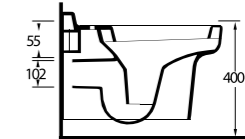

Mythos

Aquasave Klozetler
6 Litre yerine 4 Litre
su ile etkin temizlik sağlar.

Aquasave significantly
reduces the water used
in flushing from 6 to 4 liters.

Mythos

76531

76000

76303