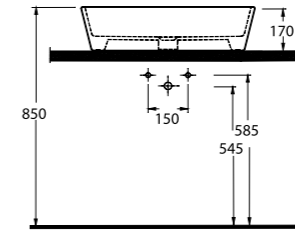

Aquasave Klozetler
6 Litre yerine 4 Litre
su ile etkin temizlik sağlar.

Aquasave significantly
reduces the water used
in flushing from 6 to 4 liters.

36701

Batarya Delikli Lavabo
Banyo Mobilyası uyumludur.
Bowl Washbasin
Compatible with bathroom
furnitures.

36651

Batarya Deliksiz Lavabo
Banyo Mobilyası uyumludur.
Bowl Washbasin
Compatible with bathroom
furnitures.

36401

Monoblock Lavabo
Banyo Mobilyası uyumludur.
Monoblock Washbasin
Compatible with
bathroom furnitures.

36303

Asma Klozet
Gömme Rezervuar uyumludur.
Wall-mounted WC
Compatible with concealed
cistern.