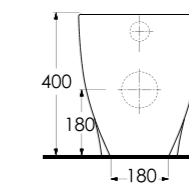

Aquasave Klozetler
6 Litre yerine 4 Litre
su ile etkin temizlik sağlar.

Aquasave significantly
reduces the water used
in flushing from 6 to 4 liters.

69611

69601

69213

69303