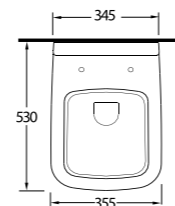

Asma Klozet
Gömme Rezervuar uyumludur.
Wall-mounted WC
Compatible with concealed
cistern.