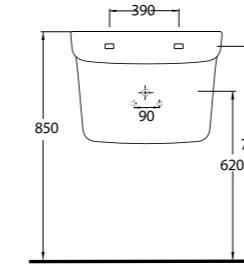

Aquasave significantly
reduces the water used
in flushing from 6 to 4 liters.

76303
Asma Klozet
Wall - Mounted WC

Mythos

76531

Monoblok Asma Lavabo
Monoblock Wall-Hung
Washbasin

76000

Duvara Tam Dayalı Klozet
72224 Rezervuar uyumludur.
Back to wall WC
Compatible with 72224 cistern.