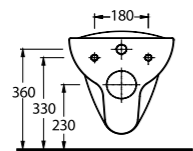

Asma Klozetler Wall Hung Closets

35303 Lagina

Asma Klozet
Gömme Rezervuar uyumludur.
Wall - Mounted WC
Compatible with concealed
cistern.

Asma Klozet
Gömme Rezervuar uyumludur.
Wall-mounted WC
Compatible with concealed
cistern.

Kanalsız Asma Klozet
Gömme Rezervuar uyumludur.
Rimless Wall-mounted WC
Compatible with concealed
cistern.

Asma Klozet
Gömme Rezervuar uyumludur.
Wall-Mounted WC
Compatible with concealed
cistern.

Cam Rezervuar Glass Cistern

EVB3291 Beyaz Cam Rezervuar Asma WC Uyumludur

White Glass Cistern Compatible with Wall-mounted WC

EVB3292 Siyah Cam Rezervuar Asma WC Uyumludur

Black Glass Cistern Compatible with Wall-mounted WC

EVB3293 Beyaz Cam Rezervuar Duvara Tam Dayalı WC Uyumludur

White Glass Cistern Compatible with Stand Alone Back to Wall WC

EVB3294 Siyah Cam Rezervuar Duvara Tam Dayalı WC Uyumludur

Black Glass Cistern Compatible with Stand Alone Back to Wall WC