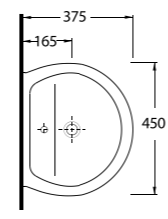

20501 Lissa

Oval Lavabo
20202 Yarım Ayak
uyumludur.
Oval Washbasin
Compatible with
20202 half pedestal.

20451 Lissa

Oval Lavabo
20202 Yarım Ayak
uyumludur.
Oval Washbasin
Compatible with
20202 half pedestal.