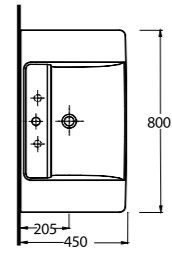

*Aquasave significantly
reduces the water used
in flushing from 6 to 4 liters.*

78303
Asma WC
Wall-mounted WC

78051

Lavabo
Banyo Mobilyası Uyumludur
Washbasin
Compatible with bathroom
furnitures.

78801

Lavabo
Banyo Mobilyası Uyumludur
Washbasin
Compatible with bathroom
furnitures.