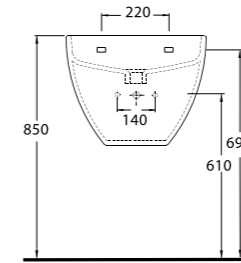

*aQuasave Klozetler
6 Litre yerine 4 Litre
su ile etkin temizlik sağlar.
Aguasave significantly
reduces the water used
in flushing from 6 to 4 liters.*

86303