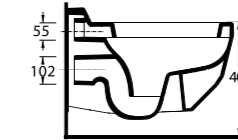

Asma Klozet
Gömme Rezervuar uyumludur.
Wall-mounted WC
Compatible with concealed
cistern.