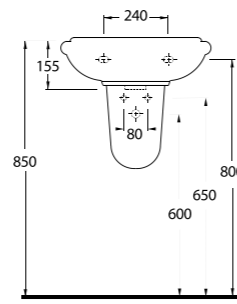

Oval Lavabo
20202 Yarım Ayak
uyumludur.
Oval Washbasin
Compatible with
20202 half pedestal.