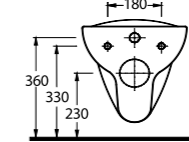

Likya

Aquasave Klozetler
6 Litre yerine 4 Litre
su ile etkin temizlik sağlar.

Aquasave significantly
reduces the water used
in flushing from 6 to 4 liters.

Likya

10601

12403

10303

10105

10205