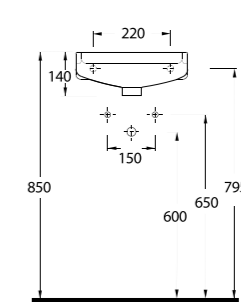

91351 Lissa

Köşeli Lavabo
Cornered Washbasin