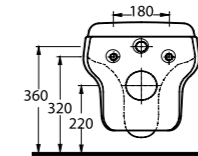

Asma Klozet
Gömme Rezervuar uyumludur.
Wall-mounted WC
Compatible with
concealed cistern.