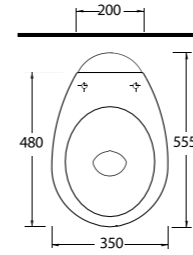

91203 Pınara