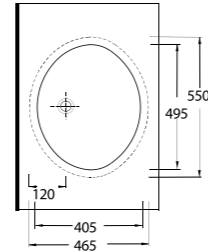

91561 Pınara

Dikdörtgen
Tezgah Altı Lavabo
51 x 40,5 cm
Rectangular
Undercounter Washbasin

91551 Pınara

Oval
Tezgah Altı Lavabo
55 x 46,5 cm
Oval
Undercounter Washbasin

Tezgah Lavabolar Undercounter / Countertop Washbasins