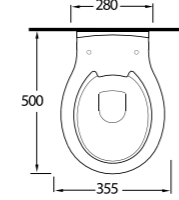

10303 Likya

Asma Klozet
Gömme Rezervuar uyumludur.
Wall-mounted WC
Compatible with concealed
cistern.

53303 Alia

Kanalsız Asma Klozet
Gömme Rezervuar uyumludur.
Rimless Wall-mounted WC
Compatible with concealed
cistern.