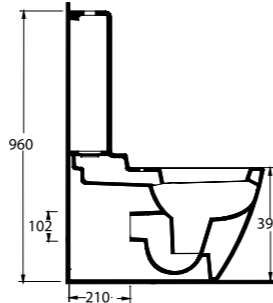

Nysa

Yuvarlatılmış köşeli hatları ile arzuladığınız sadeliği yakalayın.

Mobilya dolabı ile uyumlu batarya deliksiz ve yine mobilya dolabı ile uyumlu duvara monte edilebilen batarya delikli çanak lavabosu bulunan Nysa takımın yuvarlatılmış köşeli hattı, banyonuzdaki modern çizgiyi tamamlıyor. Ayrıca, gizli montajın yanı sıra kolay takılıp çıkarılabilen ve yavaş kapanan klozet kapağı ise beklediğiniz konforu sağlıyor.

Bathrooms get the desired simplicity with the rounded shapes of Nysa.

Nysa set with the rounded shape that include washbasin alternatives as washbasin without tap hole and compatible with bathroom furnitures either bowl washbasin compatible with bathroom furnitures and wall mounted will complete the contemporary design in the bathrooms. Beside concealed assembling, Nysa will provide the expected comfort with easy assembling and soft close seat cover.

www.egevitrifiye.com