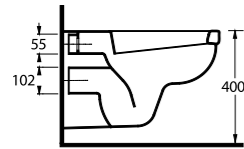

72303 Tyana

Asma Klozet
Gömme Rezervuar uyumludur.
Wall - Mounted WC
Compatible with concealed
cistern.

Asma Klozetler Wall Hung Closets

35303 Lagina

Asma Klozet
Gömme Rezervuar uyumludur.
Wall - Mounted WC
Compatible with concealed
cistern.