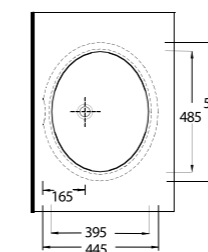

Tezgah Lavabolar Undercounter / Countertop Washbasins

93501 Pınara

91561 Pınara

91551 Pınara

Tezgah Lavabolar Undercounter / Countertop Washbasins