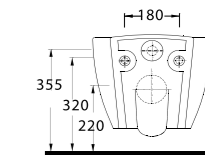

Asma Klozet
Gömme Rezervuar uyumludur.
Wall-mounted WC
Compatible with
concealed cistern.