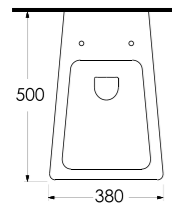

Asma Klozet
Gömme Rezervuar uyumludur.
Wall-mounted WC
Compatible with concealed
cistern.