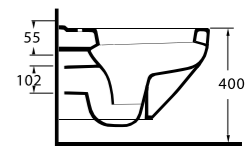

Asma Klozet
Gömme Rezervuar uyumludur.
Wall-mounted WC
Compatible with
concealed cistern.