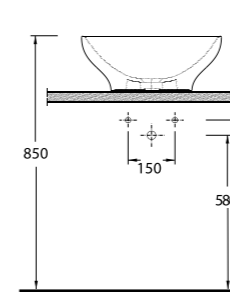

Lavabo
Banyo Mobilyası
uyumludur.
Washbasin
Compatible with bath-
room furnitures.