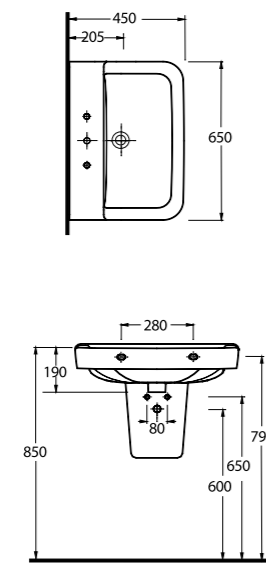

Lavabo
48302 Yarım Ayak ve
Banyo Mobilyası uyumludur.
Washbasin
Compatible with 48302 half pedestal
and bathroom furnitures.