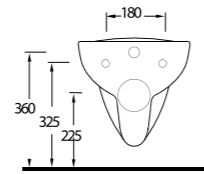

10303 Likya

Asma Klozet
Gömme Rezervuar uyumludur.
Wall-mounted WC
Compatible with concealed
cistern.

53303 Alia

Kanalsız Asma Klozet
Gömme Rezervuar uyumludur.
Rimless Wall-mounted WC
Compatible with concealed
cistern.