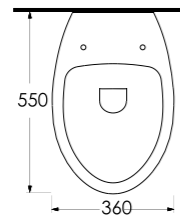

Asma Klozet
Gömme Rezervuar uyumludur.
Wall-mounted WC
Compatible with concealed
cistern.