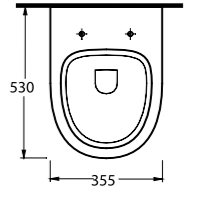

78213

Duvara Tam Dayalı Klozet
Gömme Rezervuar uyumludur.
Stand alone back to wall WC
Compatible with concealed
cistern.

78303

Asma Klozet
Gömme Rezervuar uyumludur.
Wall-Mounted WC
Compatible with concealed
cistern.