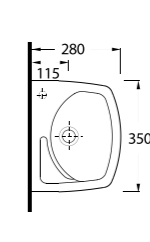

Compact Lavabolar Compact Washbasins

10551 Likya

Oval Lavabo
10302 Yarım Ayak
uyumludur.
Oval Washbasin
Compatible with
10302 half pedestal.

10501 Likya

Oval Lavabo
10202 Yarım Ayak
uyumludur.
Oval Washbasin
Compatible with
10202 half pedestal.

10451 Likya

Oval Lavabo
10202 Yarım Ayak
uyumludur.
Oval Washbasin
Compatible with
10202 half pedestal.

20501 Lissa

Oval Lavabo
20202 Yarım Ayak
uyumludur.
Oval Washbasin
Compatible with
20202 half pedestal.

20451 Lissa

Oval Lavabo
20202 Yarım Ayak
uyumludur.
Oval Washbasin
Compatible with
20202 half pedestal.

Compact Lavabolar Compact Washbasins

91501 Lissa

Köşeli Lavabo
Cornered Washbasin

91451 Lissa

Köşeli Lavabo
Cornered Washbasin

91351 Lissa

Köşeli Lavabo
Cornered Washbasin

38451 Olympos

Köşe Lavabo
Cornered washbasin