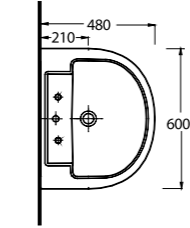

Lavabo
35102 Tam Ayak ve
35302 Yarım Ayak uyumludur.
Washbasin
Compatible with
35302 half pedestal and
35102 full pedestal.