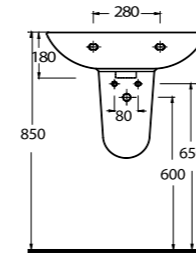

Aquasave significantly
reduces the water used
in flushing from 6 to 4 liters.

10205
Asma Bide
Wall-mounted bidet

Likya

10601

Lavabo
10102 Tam Ayak ve
10302 Yarım Ayak uyumludur.
Washbasin
Compatible with
10302 half pedestal and
10102 full pedestal.