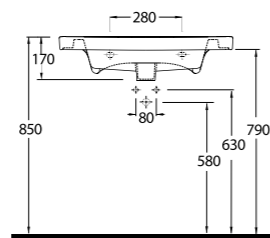

34051

Dikdörtgen Etajerli Tezgah Lavabo
Banyo Mobilyası uyumludur.
*Rectangular With Shelf Countertop
Washbasin Compatible with bathroom
furnitures.*

34901

Dikdörtgen Etajerli Tezgah Lavabo
Banyo Mobilyası uyumludur.
*Rectangular With Shelf Countertop
Washbasin Compatible with bathroom
furnitures.*

34651

Dikdörtgen Etajerli Tezgah Lavabo
Banyo Mobilyası uyumludur.
*Rectangular With Shelf Countertop
Washbasin Compatible with bathroom
furnitures.*

34601

Dikdörtgen Yarım Tezgah Üstü Lavabo
Banyo Mobilyası uyumludur.
*Rectangular
Semi Recessed
Compatible with bathroom furnitures.*

Tezgah Lavabolar

Undercounter / Countertop Washbasins

Pınara Serisinde, tezgah altı olarak kullanılan oval formda, 3 farklı ebatta ürün bulunuyor. Dikdörtgen formda 2 farklı ebatta tasarlanmış tezgah altı lavabolar ise, farklı ve modern bir seçenek olarak göze çarpıyor.

There are 3 different types in Pınara serie, which are used as untercounter washbasins in oval form.