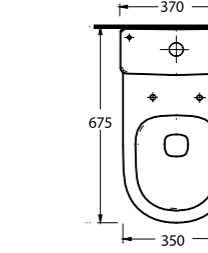

Lagina

Lagina

35651 - 35302

65cm Lavabo, yarım ayak

Washbasin 65cm compatible with half-pedestal

35303

Asma Klozet

Wall-mounted WC

35651

Lavabo
35102 Tam Ayak ve
35302 Yarım Ayak uyumludur.
Washbasin
Compatible with
35302 half pedestal and 35102
full pedestal.

35601

Lavabo
35102 Tam Ayak ve
35302 Yarım Ayak uyumludur.
Washbasin
Compatible with
35302 half pedestal and
35102 full pedestal.

35403

Duvara Tam Dayalı Klozet
35104 Rezervuar uyumludur.
Back to wall WC
Compatible with 35104 cistern.

35303

Asma Klozet
Gömme Rezervuar uyumludur.
Wall - Mounted WC
Compatible with concealed
cistern.