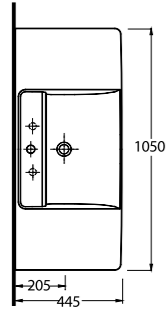

*Aquasave significantly
reduces the water used
in flushing from 6 to 4 liters.*

78303
Asma WC
Wall-mounted WC

78051

Lavabo
Banyo Mobilyası Uyumludur
Washbasin
Compatible with bathroom
furnitures.

78801

Lavabo
Banyo Mobilyası Uyumludur
Washbasin
Compatible with bathroom
furnitures.