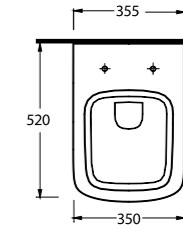

Asma Klozet
Gömme Rezervuar uyumludur.
Wall - Mounted WC
Compatible with concealed
cistern.