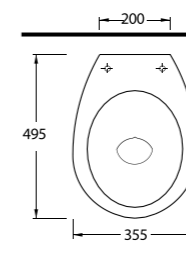

90603 Pınara