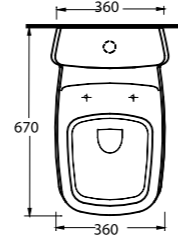

Nysa

Yuvarlatılmış köşeli hatları ile arzuladığınız sadeliği yakalayın.

Mobilya dolabı ile uyumlu batarya deliksiz ve yine mobilya dolabı ile uyumlu duvara monte edilebilen batarya delikli çanak lavabosu bulunan Nysa takımın yuvarlatılmış köşeli hattı, banyonuzdaki modern çizgiyi tamamlıyor. Ayrıca, gizli montajın yanı sıra kolay takılıp çıkarılabilen ve yavaş kapanan klozet kapağı ise beklediğiniz konforu sağlıyor.

Bathrooms get the desired simplicity with the rounded shapes of Nysa.

Nysa set with the rounded shape that include washbasin alternatives as washbasin without tap hole and compatible with bathroom furnitures either bowl washbasin compatible with bathroom furnitures and wall mounted will complete the contemporary design in the bathrooms. Beside concealed assembling, Nysa will provide the expected comfort with easy assembling and soft close seat cover.

www.egevitrifiye.com