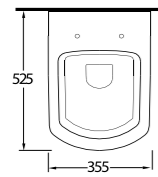

Asma Klozet
Gömme Rezervuar uyumludur.
Wall-mounted WC
Compatible with concealed
cistern.