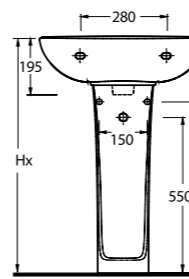

Kapya

Kapya

Aquasave Klozetler
6 Litre yerine 4 Litre
su ile etkin temizlik sağlar.

*Aquasave significantly
reduces the water used
in flushing from 6 to 4 liters.*

15103 - 15104
Altan çıkışlı klozet, Rezervuar
Close coupled Wc (S-Trap) with cistern

15601

Lavabo
15102 Tam Ayak ve
16302 Yarım Ayak uyumludur.
Washbasin
Compatible with 16302 half pedestal
and 15102 full pedestal.

15103

Altan Çıkışlı Klozet
15104 Rezervuar uyumludur.
Close coupled WC (S-Trap)
Compatible with 15104 cistern.

15203

Arkadan Çıkışlı Klozet
15104 Rezervuar uyumludur.
Close coupled WC (P-Trap)
Compatible with 15104 cistern.

60105

Yerden Bide
Floor-mounted bidet