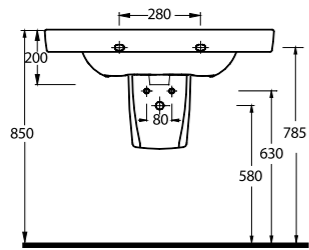

Aquasave significantly
reduces the water used
in flushing from 6 to 4 liters.

85205

Asma Bide
Wall-mounted Bidet

85801

Lavabo
85302 Yarım Ayak ve
Banyo Mobilyası uyumludur.
Washbasin
Compatible with
85302 half pedestal and
bathroom furnitures.