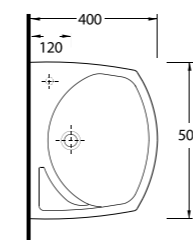

Compact Lavabolar Compact Washbasins

10551 Likya

Oval Lavabo
10302 Yarım Ayak
uyumludur.
Oval Washbasin
Compatible with
10302 half pedestal.

10501 Likya

Oval Lavabo
10202 Yarım Ayak
uyumludur.
Oval Washbasin
Compatible with
10202 half pedestal.

10451 Likya

Oval Lavabo
10202 Yarım Ayak
uyumludur.
Oval Washbasin
Compatible with
10202 half pedestal.

20501 Lissa

Oval Lavabo
20202 Yarım Ayak
uyumludur.
Oval Washbasin
Compatible with
20202 half pedestal.

20451 Lissa

Oval Lavabo
20202 Yarım Ayak
uyumludur.
Oval Washbasin
Compatible with
20202 half pedestal.

Compact Lavabolar Compact Washbasins

91501 Lissa

Köşeli Lavabo
Cornered Washbasin

91451 Lissa

Köşeli Lavabo
Cornered Washbasin

91351 Lissa

Köşeli Lavabo
Cornered Washbasin

38451 Olympos

Köşe Lavabo
Cornered washbasin