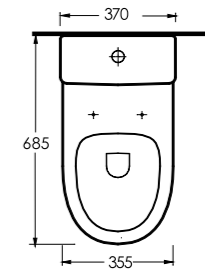

Duvara Tam Dayalı Yüksek Klozet
78104 Rezervuar Uyumludur.
Back to wall tall WC
Compatible with 78104 cistern