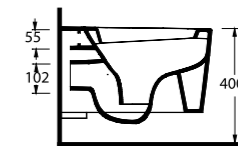

46303 Arna

Asma Klozet
Gömme Rezervuar uyumludur.
Wall-mounted WC
Compatible with
concealed cistern.

36303 Nysa

Asma Klozet
Gömme Rezervuar uyumludur.
Wall-mounted WC
Compatible with
concealed cistern.

86303 Alvona