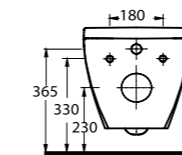

76303 Mythos

Asma Klozet
Gömme Rezervuar uyumludur.
Wall-mounted WC
Compatible with concealed
cistern.

Asma Klozetler Wall Hung Closets

82303 Dropia

Asma Klozet
Gömme Rezervuar uyumludur.
Wall-mounted WC
Compatible with concealed
cistern.