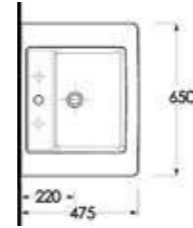

34051

Dikdörtgen Etajerli Tezgah Lavabo
Banyo Mobilyası uyumludur.
*Rectangular With Shelf Countertop
Washbasin Compatible with bathroom
furnitures.*

34901

Dikdörtgen Etajerli Tezgah Lavabo
Banyo Mobilyası uyumludur.
*Rectangular With Shelf Countertop
Washbasin Compatible with bathroom
furnitures.*

34651

Dikdörtgen Etajerli Tezgah Lavabo
Banyo Mobilyası uyumludur.
*Rectangular With Shelf Countertop
Washbasin Compatible with bathroom
furnitures.*

34601

Dikdörtgen Yarım Tezgah Üstü Lavabo
Banyo Mobilyası uyumludur.
*Rectangular
Semi Recessed
Compatible with bathroom furnitures.*

Tezgah Lavabolar

Undercounter / Countertop Washbasins

Pınara Serisinde, tezgah altı olarak kullanılan oval formda, 3 farklı ebatta ürün bulunuyor. Dikdörtgen formda 2 farklı ebatta tasarlanmış tezgah altı lavabolar ise, farklı ve modern bir seçenek olarak göze çarpıyor.

There are 3 different types in Pınara serie, which are used as untercounter washbasins in oval form.