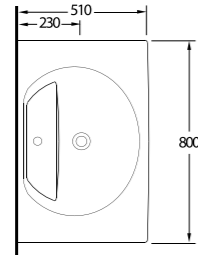

85811

Harpasa 80 cm
İnce Bantlı Lavabo
Mobilya uyumludur.
*Slim Band Washbasin
Compatible with
bathroom furnitures.*

78811

Teos 80 cm
İnce Bantlı Lavabo
Mobilya uyumludur.
*Slim Band Washbasin
Compatible with
bathroom furnitures.*

34911

Alinda 90 cm
İnce Bantlı Lavabo
Mobilya uyumludur.
*Slim Band Washbasin
Compatible with
bathroom furnitures.*

Dikdörtgen Etajerli Lavabolar

Rectangular Basins With Shelf

Yakın bir geçmişe kadar minimum ölçüler ile sınırlandırılan banyo mekanları; günümüzde çok daha fonksiyonel, kendi içerisinde bir mekan kurgusu taşıyan ve daha çok zaman geçirilebilir alanlar olarak tasarlanıyor. Ege Vitrifiye Ürün portföyü 65 cm'den 105 cm'e kadar çeşitli boyutlarda dikdörtgen etajerli lavabolar ile banyo mobilyalarındaki son trendleri yakalamak için ideal çözümler sunuyor.

Washbasins, WCs and bathtubs have become more practical and now with the advent of larger bathroom spaces there is a need for more comfortable, aesthetically pleasing and user-friendly bathroom environ. Ege Vitrifiye portfolio provides optimum suggestions in order to catch the latest trends in bathroom furniture with various sizes; from 65cm to 105cm in rectangular basins with shelf.