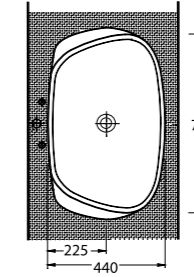

Batarya Deliksiz Lavabo
Banyo Mobilyası uyumludur.
Bowl Washbasin
without tap hole
Compatible with bathroom
furnitures.