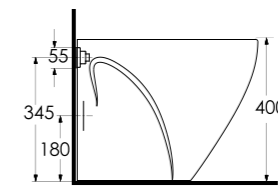

Aquasave Klozetler
6 Litre yerine 4 Litre
su ile etkin temizlik sağlar.

Aquasave significantly
reduces the water used
in flushing from 6 to 4 liters.

69611

69601

69213

69303