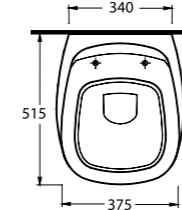

Asma Klozetler Wall Hung Closets

87303 Diamas

Asma Klozet
Gömme Rezervuar uyumludur.
Wall-mounted WC
Compatible with
concealed cistern.

56303 Sura

Asma Klozet
Gömme Rezervuar uyumludur.
Wall-mounted WC
Compatible with
concealed cistern.