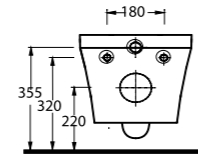

85303 Harpasa

Asma Klozet
Gömme Rezervuar uyumludur.
Wall-Mounted WC
Compatible with concealed
cistern.

78303 Teos

Asma Klozet
Gömme Rezervuar uyumludur.
Wall-Mounted WC
Compatible with concealed
cistern.