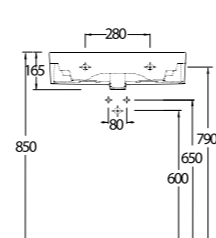

34051

Dikdörtgen Etajerli Tezgah Lavabo
Banyo Mobilyası uyumludur.
*Rectangular With Shelf Countertop
Washbasin Compatible with bathroom
furnitures.*

34901

Dikdörtgen Etajerli Tezgah Lavabo
Banyo Mobilyası uyumludur.
*Rectangular With Shelf Countertop
Washbasin Compatible with bathroom
furnitures.*

34651

Dikdörtgen Etajerli Tezgah Lavabo
Banyo Mobilyası uyumludur.
*Rectangular With Shelf Countertop
Washbasin Compatible with bathroom
furnitures.*

34601

Dikdörtgen Yarım Tezgah Üstü Lavabo
Banyo Mobilyası uyumludur.
*Rectangular
Semi Recessed
Compatible with bathroom furnitures.*

Tezgah Lavabolar

Undercounter / Countertop Washbasins

Pınara Serisinde, tezgah altı olarak kullanılan oval formda, 3 farklı ebatta ürün bulunuyor. Dikdörtgen formda 2 farklı ebatta tasarlanmış tezgah altı lavabolar ise, farklı ve modern bir seçenek olarak göze çarpıyor.

There are 3 different types in Pınara serie, which are used as untercounter washbasins in oval form.