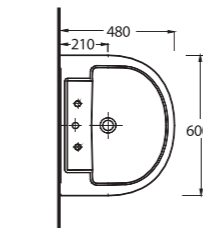

Aquasave Klozetler 6 Litre yerine 4 Litre su ile etkin temizlik sağlar.
Aquasave significantly reduces the water used in flushing from 6 to 4 liters.