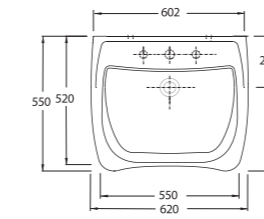

Aquasave Klozetler 6 Litre yerine 4 Litre su ile etkin temizlik sağlar.
Aquasave significantly reduces the water used in flushing from 6 to 4 liters.