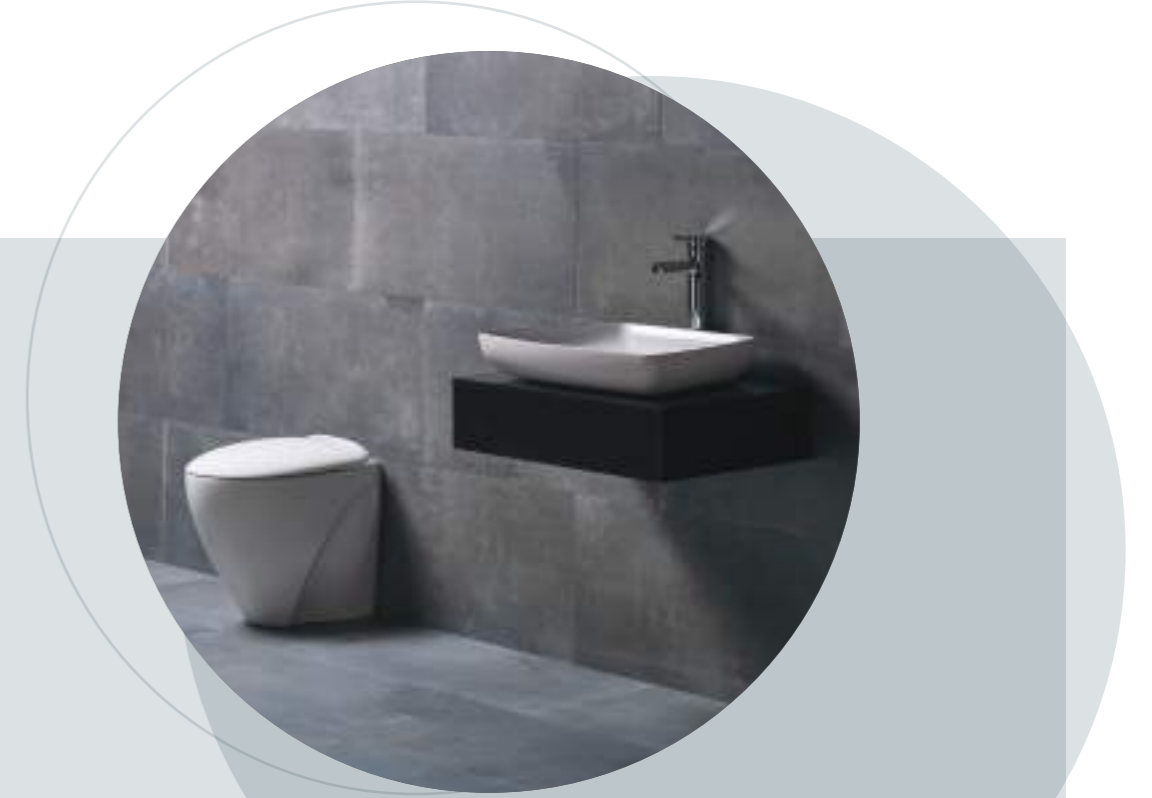

Duru Güzelliğe Merhaba

Hayallerin ötesinde özgür banyolar yaratmak isteyenlere özel tasarlanan Finikia serisi 2 tip çanak lavabosu, Asma WC ve tek parça duvara tam dayalı klozet seçenekleri sunmaktadır. Banyonuza özgünlük katacak duru güzelliği ve ergonomik tasarımı ile sabahları yeni bir güne başlamak daha kolay olacak.

Hello to Pure Beauty

Beyond the dreams of those who want to create special-designed bathrooms, Finikia series has 2 types of bowl washbasin, wallhung wc and single piece back to wall closet. The pure beauty of Finikia series will bring the originality to your bathroom. At the mornings, it will be more easy to start the new day with ergonomic design.