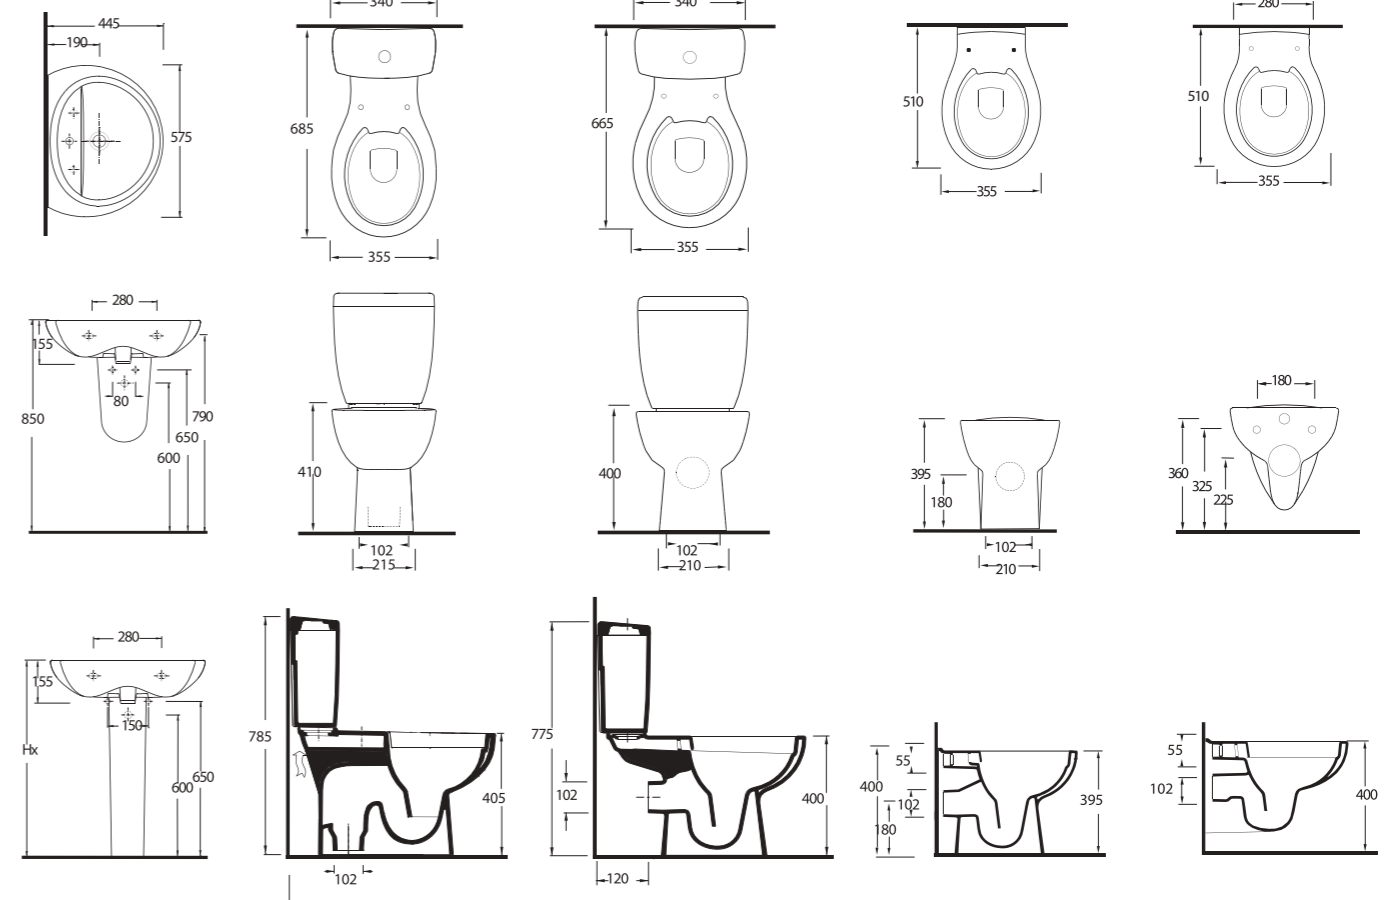

Aquasave Klozetler 6 Litre yerine 4 Litre su ile etkin temizlik sağlar.
Aquasave significantly reduces the water used in flushing from 6 to 4 liters.