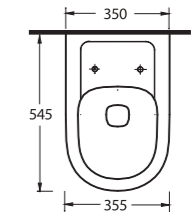

Aquasave Klozetler 6 Litre yerine 4 Litre su ile etkin temizlik sağlar.
Aquasave significantly reduces the water used in flushing from 6 to 4 liters.