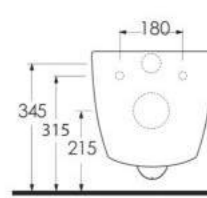

2017 WINNER
EUROPEAN
PRODUCT
DESIGN
AWARD

Finikia

Designed by **Claudio Papa**

69611

Batarya Delikli Lavabo
Banyo Mobilyası
uyumludur.
Bowl Washbasin with
tap hole compatible with
bathroom furnitures.

69601

Batarya Deliksiz Lavabo
Banyo Mobilyası
uyumludur.
Bowl Washbasin without
tap hole compatible with
bathroom furnitures.

69213

Duvara Tam Dayalı
Tek Parça Klozet
Stand Alone
Back to Wall WC

69303

Asma Klozet
Gömme Rezervuar
uyumludur.
Wall-mounted WC
Compatible with
concealed cistern.