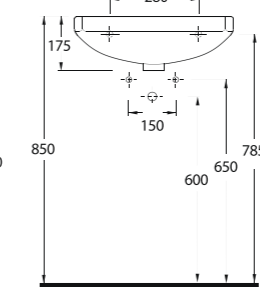

10551 Likya

10501 Likya

10451 Likya

20501 Lissa

Oval lavabo 10302
yarım ayak ve 60402
tam ayak uyumludur.
Oval washbasin
compatible with 10302
half pedestal and
60402 full pedestal.

Oval lavabo 10202
yarım ayak ve 60402
tam ayak uyumludur.
Oval washbasin
compatible with 10202
half pedestal and
60402 full pedestal.

Oval lavabo 10202
yarım ayak ve 60402
tam ayak uyumludur.
Oval washbasin
compatible with 10202
half pedestal and
60402 full pedestal.

Oval lavabo 20202
yarım ayak ve 60402
tam ayak uyumludur.
Oval washbasin
compatible with 20202
half pedestal and
60402 full pedestal.

20451 Lissa

91501 Lissa

91451 Lissa

91351 Lissa

Oval lavabo 20202
yarım ayak ve 60402
tam ayak uyumludur.
Oval washbasin
compatible with
20202 half pedestal
and 60402 full
pedestal.

Köşeli Lavabo
Cornered Washbasin

Köşeli Lavabo
Cornered Washbasin

Köşeli Lavabo
Cornered Washbasin