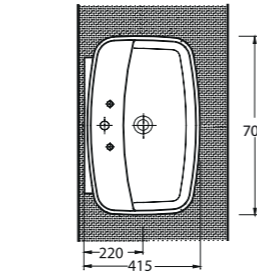

Aquasave Klozetler 6 Litre yerine 4 Litre su ile etkin temizlik sağlar.
Aquasave significantly reduces the water used in flushing from 6 to 4 liters.