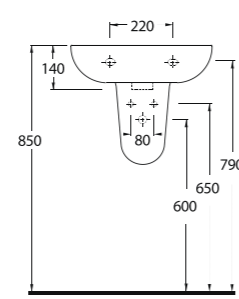

20451 Lissa

91501 Lissa

91451 Lissa

91351 Lissa

Oval lavabo 20202
yarım ayak ve 60402
tam ayak uyumludur.
Oval washbasin
compatible with
20202 half pedestal
and 60402 full
pedestal.

Köşeli Lavabo
Cornered Washbasin

Köşeli Lavabo
Cornered Washbasin

Köşeli Lavabo
Cornered Washbasin