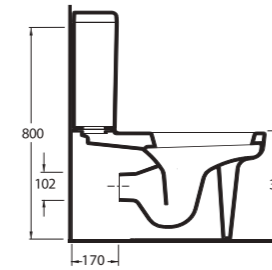

Aquasave Klozetler 6 Litre yerine 4 Litre su ile etkin temizlik sağlar.
Aquasave significantly reduces the water used in flushing from 6 to 4 liters.