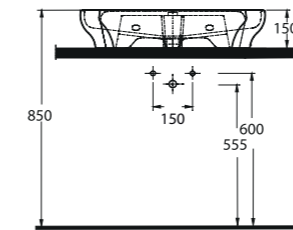

Aquasave Klozetler 6 Litre yerine 4 Litre su ile etkin temizlik sağlar.
Aquasave significantly reduces the water used in flushing from 6 to 4 liters.