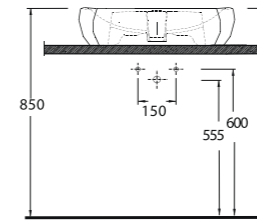

aQuasave Klozetler 6 Litre yerine 4 Litre su ile etkin temizlik sağlar.
Aquasave significantly reduces the water used in flushing from 6 to 4 liters.