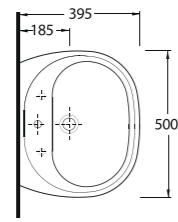

20451 Lissa

91501 Lissa

91451 Lissa

91351 Lissa

Oval lavabo 20202
yarım ayak ve 60402
tam ayak uyumludur.
Oval washbasin
compatible with
20202 half pedestal
and 60402 full
pedestal.

Köşeli Lavabo
Cornered Washbasin

Köşeli Lavabo
Cornered Washbasin

Köşeli Lavabo
Cornered Washbasin