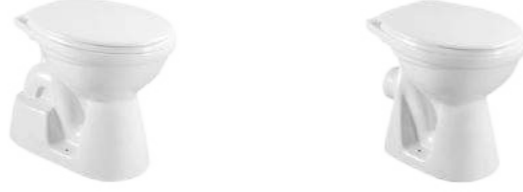

91103 Pınara

(S-trap)
Alttan Çıkışlı Klozet
Close Coupled WC

91203 Pınara

(P-trap)
Arkadan Çıkışlı Klozet
Close Coupled WC