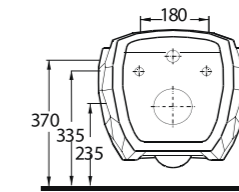

aQuasave Klozetler 6 Litre yerine 4 Litre su ile etkin temizlik sağlar.
Aquasave significantly reduces the water used in flushing from 6 to 4 liters.