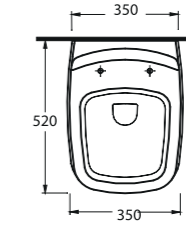

Aquasave Klozetler 6 Litre yerine 4 Litre su ile etkin temizlik sağlar.
Aquasave significantly reduces the water used in flushing from 6 to 4 liters.