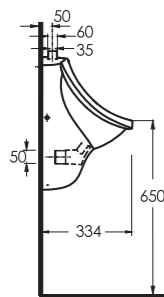

3710820 Olympos

3710800 Olympos

38508 Olympos

Üstten Su Girişli Pisuar
Top Water Inlet Urinal

Arkadan Su Girişli Pisuar
Back Water Inlet Urinal

Pisuar Ara Bölme
Urinal with Seperator

Hela Taşları

En son teknoloji ile üretilen hela taşları, özel kanal yapıları sayesinde, su basıncını maksimum düzeyde kullanarak, 9 litre yerine 5 litre su ile etkin temizlik sağlıyor.

Squatting Pans

Engineered using the latest technology, squatting pans, thanks to a special canal design which takes advantage of a sharper gradient to produce the maximum water pressure possible, reduces the amount of water required to 5 instead of 9 liters for maximum flushing efficiency.