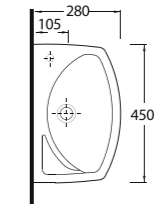

10551 Likya

10501 Likya

10451 Likya

20501 Lissa

Oval lavabo 10302
yarım ayak ve 60402
tam ayak uyumludur.
Oval washbasin
compatible with 10302
half pedestal and
60402 full pedestal.

Oval lavabo 10202
yarım ayak ve 60402
tam ayak uyumludur.
Oval washbasin
compatible with 10202
half pedestal and
60402 full pedestal.

Oval lavabo 10202
yarım ayak ve 60402
tam ayak uyumludur.
Oval washbasin
compatible with 10202
half pedestal and
60402 full pedestal.

Oval lavabo 20202
yarım ayak ve 60402
tam ayak uyumludur.
Oval washbasin
compatible with 20202
half pedestal and
60402 full pedestal.

20451 Lissa

91501 Lissa

91451 Lissa

91351 Lissa

Oval lavabo 20202
yarım ayak ve 60402
tam ayak uyumludur.
Oval washbasin
compatible with
20202 half pedestal
and 60402 full
pedestal.

Köşeli Lavabo
Cornered Washbasin

Köşeli Lavabo
Cornered Washbasin

Köşeli Lavabo
Cornered Washbasin