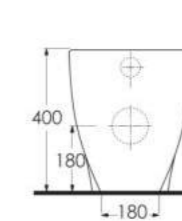

2017 WINNER
EUROPEAN
PRODUCT
DESIGN
AWARD

Finikia

Designed by **Claudio Papa**

69611

Batarya Delikli Lavabo
Banyo Mobilyası
uyumludur.
Bowl Washbasin with
tap hole compatible with
bathroom furnitures.

69601

Batarya Deliksiz Lavabo
Banyo Mobilyası
uyumludur.
Bowl Washbasin without
tap hole compatible with
bathroom furnitures.

69213

Duvara Tam Dayalı
Tek Parça Klozet
Stand Alone
Back to Wall WC

69303

Asma Klozet
Gömme Rezervuar
uyumludur.
Wall-mounted WC
Compatible with
concealed cistern.