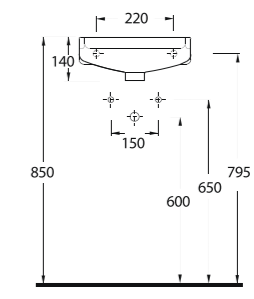

10551 Likya

10501 Likya

10451 Likya

20501 Lissa

Oval lavabo 10302
yarım ayak ve 60402
tam ayak uyumludur.
Oval washbasin
compatible with 10302
half pedestal and
60402 full pedestal.

Oval lavabo 10202
yarım ayak ve 60402
tam ayak uyumludur.
Oval washbasin
compatible with 10202
half pedestal and
60402 full pedestal.

Oval lavabo 10202
yarım ayak ve 60402
tam ayak uyumludur.
Oval washbasin
compatible with 10202
half pedestal and
60402 full pedestal.

Oval lavabo 20202
yarım ayak ve 60402
tam ayak uyumludur.
Oval washbasin
compatible with 20202
half pedestal and
60402 full pedestal.

20451 Lissa

91501 Lissa

91451 Lissa

91351 Lissa

Oval lavabo 20202
yarım ayak ve 60402
tam ayak uyumludur.
Oval washbasin
compatible with
20202 half pedestal
and 60402 full
pedestal.

Köşeli Lavabo
Cornered Washbasin

Köşeli Lavabo
Cornered Washbasin

Köşeli Lavabo
Cornered Washbasin