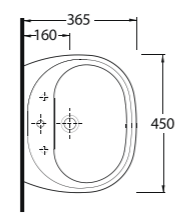

20451 Lissa

91501 Lissa

91451 Lissa

91351 Lissa

Oval lavabo 20202
yarım ayak ve 60402
tam ayak uyumludur.
Oval washbasin
compatible with
20202 half pedestal
and 60402 full
pedestal.

Köşeli Lavabo
Cornered Washbasin

Köşeli Lavabo
Cornered Washbasin

Köşeli Lavabo
Cornered Washbasin