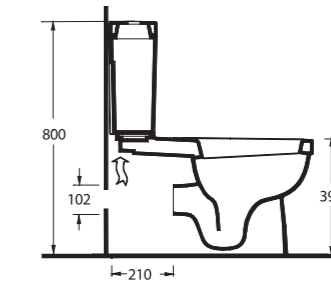

Aquasave Klozetler 6 Litre yerine 4 Litre su ile etkin temizlik sağlar.
Aquasave significantly reduces the water used in flushing from 6 to 4 liters.