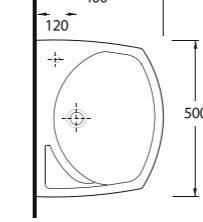

10551 Likya

10501 Likya

10451 Likya

20501 Lissa

Oval lavabo 10302
yarım ayak ve 60402
tam ayak uyumludur.
Oval washbasin
compatible with 10302
half pedestal and
60402 full pedestal.

Oval lavabo 10202
yarım ayak ve 60402
tam ayak uyumludur.
Oval washbasin
compatible with 10202
half pedestal and
60402 full pedestal.

Oval lavabo 10202
yarım ayak ve 60402
tam ayak uyumludur.
Oval washbasin
compatible with 10202
half pedestal and
60402 full pedestal.

Oval lavabo 20202
yarım ayak ve 60402
tam ayak uyumludur.
Oval washbasin
compatible with 20202
half pedestal and
60402 full pedestal.

20451 Lissa

91501 Lissa

91451 Lissa

91351 Lissa

Oval lavabo 20202
yarım ayak ve 60402
tam ayak uyumludur.
Oval washbasin
compatible with
20202 half pedestal
and 60402 full
pedestal.

Köşeli Lavabo
Cornered Washbasin

Köşeli Lavabo
Cornered Washbasin

Köşeli Lavabo
Cornered Washbasin