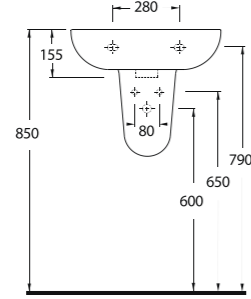

20451 Lissa

91501 Lissa

91451 Lissa

91351 Lissa

Oval lavabo 20202
yarım ayak ve 60402
tam ayak uyumludur.
Oval washbasin
compatible with
20202 half pedestal
and 60402 full
pedestal.

Köşeli Lavabo
Cornered Washbasin

Köşeli Lavabo
Cornered Washbasin

Köşeli Lavabo
Cornered Washbasin