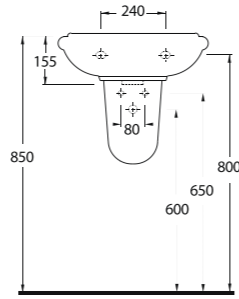

20451 Lissa

91501 Lissa

91451 Lissa

91351 Lissa

Oval lavabo 20202
yarım ayak ve 60402
tam ayak uyumludur.
Oval washbasin
compatible with
20202 half pedestal
and 60402 full
pedestal.

Köşeli Lavabo
Cornered Washbasin

Köşeli Lavabo
Cornered Washbasin

Köşeli Lavabo
Cornered Washbasin