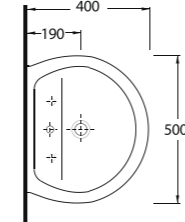

20451 Lissa

91501 Lissa

91451 Lissa

91351 Lissa

Oval lavabo 20202
yarım ayak ve 60402
tam ayak uyumludur.
Oval washbasin
compatible with
20202 half pedestal
and 60402 full
pedestal.

Köşeli Lavabo
Cornered Washbasin

Köşeli Lavabo
Cornered Washbasin

Köşeli Lavabo
Cornered Washbasin