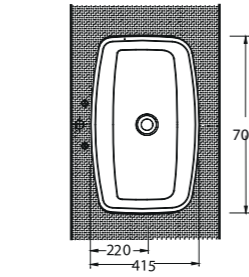

Aquasave Klozetler 6 Litre yerine 4 Litre su ile etkin temizlik sağlar.
Aquasave significantly reduces the water used in flushing from 6 to 4 liters.