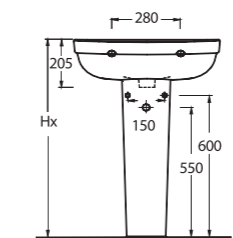

Aquasave Klozetler 6 Litre yerine 4 Litre su ile etkin temizlik sağlar.
Aquasave significantly reduces the water used in flushing from 6 to 4 liters.