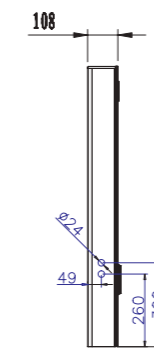

Asma WC uyumludur.
White Glass Cistern
compatible with
Wall-mounted WC.

EVB3292 (Asma WC)
Siyah Cam Rezervuar

Asma WC uyumludur.
Black Glass Cistern compatible
with Wall-mounted WC.

EVB3293 (Tek Parça WC)
Beyaz Cam Rezervuar

Duvara Tam Dayalı Tek
Parça WC uyumludur.
White Glass Cistern
compatible with Stand
Alone Back to Wall WC.

EVB3294 (Tek Parça WC)
Siyah Cam Rezervuar

Duvara Tam Dayalı WC Tek
Parça uyumludur.
Black Glass Cistern
compatible with Stand
Alone Back to Wall WC.