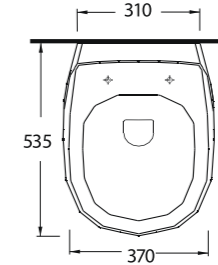

aQuasave Klozetler 6 Litre yerine 4 Litre su ile etkin temizlik sağlar.
Aquasave significantly reduces the water used in flushing from 6 to 4 liters.