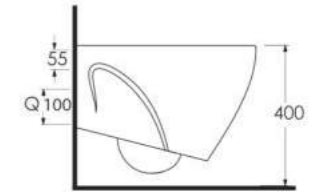

2017 WINNER
EUROPEAN
PRODUCT
DESIGN
AWARD

Finikia

Designed by **Claudio Papa**

69611

Batarya Delikli Lavabo
Banyo Mobilyası
uyumludur.
Bowl Washbasin with
tap hole compatible with
bathroom furnitures.

69601

Batarya Deliksiz Lavabo
Banyo Mobilyası
uyumludur.
Bowl Washbasin without
tap hole compatible with
bathroom furnitures.

69213

Duvara Tam Dayalı
Tek Parça Klozet
Stand Alone
Back to Wall WC

69303

Asma Klozet
Gömme Rezervuar
uyumludur.
Wall-mounted WC
Compatible with
concealed cistern.