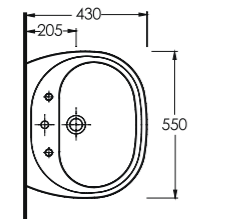

20451 Lissa

91501 Lissa

91451 Lissa

91351 Lissa

Oval lavabo 20202
yarım ayak ve 60402
tam ayak uyumludur.
Oval washbasin
compatible with
20202 half pedestal
and 60402 full
pedestal.

Köşeli Lavabo
Cornered Washbasin

Köşeli Lavabo
Cornered Washbasin

Köşeli Lavabo
Cornered Washbasin