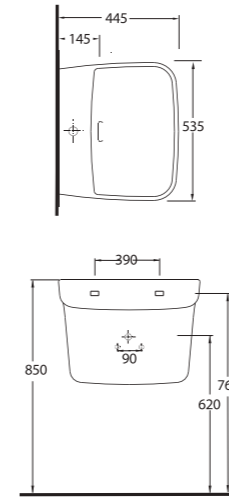

Aquasave Klozetler 6 Litre yerine 4 Litre su ile etkin temizlik sağlar.
Aquasave significantly reduces the water used in flushing from 6 to 4 liters.