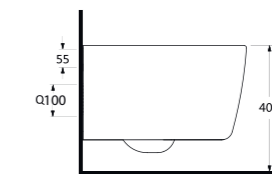

Karina

64501

Monoblok Asma Lavabo
Monoblock Wall-hung
Washbasin

64303

Asma Klozet
Gömme Rezervuar uyumludur.
Wall-mounted WC Compatible
with concealed cistern.