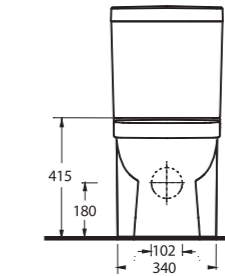

Aquasave Klozetler 6 Litre yerine 4 Litre su ile etkin temizlik sağlar.
Aquasave significantly reduces the water used in flushing from 6 to 4 liters.