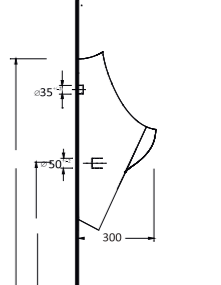

Pisuarlar

Üstten ve arkadan temiz su girişli Olympos Pisuarlar alttan ve duvardan pis su çıkışı olarak kullanılabilir. Ayrıca Sinda, Karya serileri içinde yer alan pisuarlar isteğe bağlı olarak kapaklı kullanılabilir.

Urinals

Olympos top and back water inlet urinal can be used as waste water outlet from the wall and bottom. Urinals come with or without covers according to your preference. Karya and Sinda series urinals use separators to divide areas into distinct sections.

Pisuarlar

Urinals

Ankastre Fotoselli
Pisuar
Integrated Sensor
Urinal

Susuz Pisuar
EVB3152 Kartuşu
uyumludur.
Waterless Urinal

Arkadan Su Girişli
Pisuar
Back Water Inlet Urinal

Arkadan Su Girişli
Pisuar
Back Water Inlet Urinal

Arkadan Su Girişli
Pisuar
Back Water
Inlet Urinal