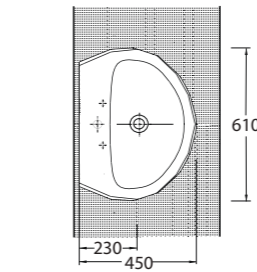

aQuasave Klozetler 6 Litre yerine 4 Litre su ile etkin temizlik sağlar.
Aquasave significantly reduces the water used in flushing from 6 to 4 liters.