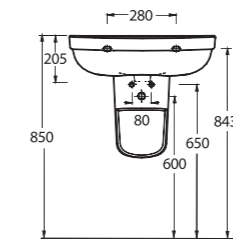

Aquasave Klozetler 6 Litre yerine 4 Litre su ile etkin temizlik sağlar.
Aquasave significantly reduces the water used in flushing from 6 to 4 liters.