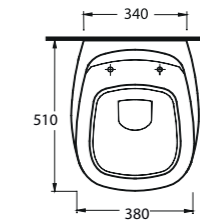

Sura

56711

Batarya Delikli Lavabo
Banyo Mobilyası
uyumludur.
Bowl Washbasin with
tap hole compatible with
bathroom furnitures.

56701

Batarya Deliksiz Lavabo
Banyo Mobilyası
uyumludur.
Bowl Washbasin without
tap hole compatible with
bathroom furnitures.

56303

Asma Klozet
Gömme Rezervuar
uyumludur.
Wall-mounted WC
Compatible with concealed
cistern.