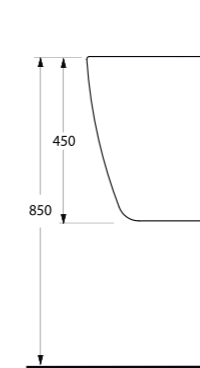

Karina

64501
Monoblok Asma Lavabo
Monoblock Wall-hung
Washbasin

64303
Asma Klozet
Wall-mounted WC

64501

Monoblok Asma Lavabo
Monoblock Wall-hung
Washbasin

64303

Asma Klozet
Gömme Rezervuar uyumludur.
Wall-mounted WC Compatible
with concealed cistern.