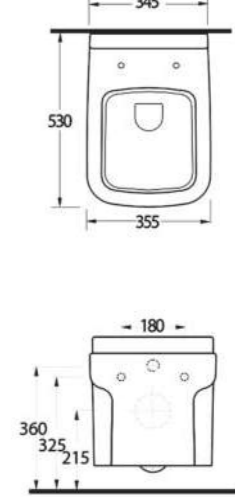

Aquasave Klozetler 6 Litre yerine 4 Litre su ile etkin temizlik sağlar.
Aquasave significantly reduces the water used in flushing from 6 to 4 liters.