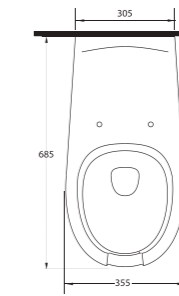

Aquasave Klozetler 6 Litre yerine 4 Litre su ile etkin temizlik sağlar.
Aquasave significantly reduces the water used in flushing from 6 to 4 liters.