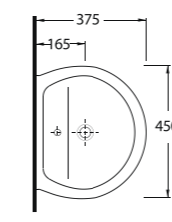

10551 Likya

10501 Likya

10451 Likya

20501 Lissa

Oval lavabo 10302
yarım ayak ve 60402
tam ayak uyumludur.
Oval washbasin
compatible with 10302
half pedestal and
60402 full pedestal.

Oval lavabo 10202
yarım ayak ve 60402
tam ayak uyumludur.
Oval washbasin
compatible with 10202
half pedestal and
60402 full pedestal.

Oval lavabo 10202
yarım ayak ve 60402
tam ayak uyumludur.
Oval washbasin
compatible with 10202
half pedestal and
60402 full pedestal.

Oval lavabo 20202
yarım ayak ve 60402
tam ayak uyumludur.
Oval washbasin
compatible with 20202
half pedestal and
60402 full pedestal.

20451 Lissa

91501 Lissa

91451 Lissa

91351 Lissa

Oval lavabo 20202
yarım ayak ve 60402
tam ayak uyumludur.
Oval washbasin
compatible with
20202 half pedestal
and 60402 full
pedestal.

Köşeli Lavabo
Cornered Washbasin

Köşeli Lavabo
Cornered Washbasin

Köşeli Lavabo
Cornered Washbasin