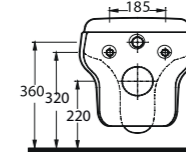

Aquasave Klozetler 6 Litre yerine 4 Litre su ile etkin temizlik sağlar.
Aquasave significantly reduces the water used in flushing from 6 to 4 liters.