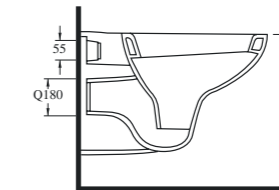

Aquasave Klozetler 6 Litre yerine 4 Litre su ile etkin temizlik sağlar.
Aquasave significantly reduces the water used in flushing from 6 to 4 liters.