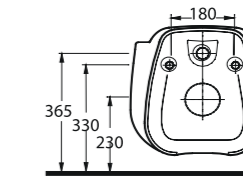

Sura

56711

Batarya Delikli Lavabo
Banyo Mobilyası
uyumludur.
Bowl Washbasin with
tap hole compatible with
bathroom furnitures.

56701

Batarya Deliksiz Lavabo
Banyo Mobilyası
uyumludur.
Bowl Washbasin without
tap hole compatible with
bathroom furnitures.

56303

Asma Klozet
Gömme Rezervuar
uyumludur.
Wall-mounted WC
Compatible with concealed
cistern.