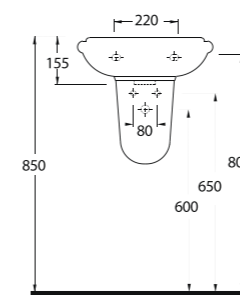

10551 Likya

10501 Likya

10451 Likya

20501 Lissa

Oval lavabo 10302
yarım ayak ve 60402
tam ayak uyumludur.
Oval washbasin
compatible with 10302
half pedestal and
60402 full pedestal.

Oval lavabo 10202
yarım ayak ve 60402
tam ayak uyumludur.
Oval washbasin
compatible with 10202
half pedestal and
60402 full pedestal.

Oval lavabo 10202
yarım ayak ve 60402
tam ayak uyumludur.
Oval washbasin
compatible with 10202
half pedestal and
60402 full pedestal.

Oval lavabo 20202
yarım ayak ve 60402
tam ayak uyumludur.
Oval washbasin
compatible with 20202
half pedestal and
60402 full pedestal.

20451 Lissa

91501 Lissa

91451 Lissa

91351 Lissa

Oval lavabo 20202
yarım ayak ve 60402
tam ayak uyumludur.
Oval washbasin
compatible with
20202 half pedestal
and 60402 full
pedestal.

Köşeli Lavabo
Cornered Washbasin

Köşeli Lavabo
Cornered Washbasin

Köşeli Lavabo
Cornered Washbasin