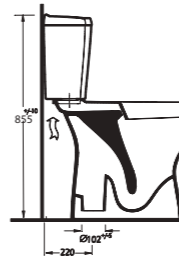

Aquasave Klozetler 6 Litre yerine 4 Litre su ile etkin temizlik sağlar.
Aquasave significantly reduces the water used in flushing from 6 to 4 liters.