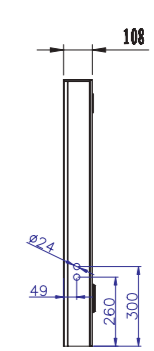

Asma WC uyumludur.
White Glass Cistern
compatible with
Wall-mounted WC.

EVB3292 (Asma WC)
Siyah Cam Rezervuar

Asma WC uyumludur.
Black Glass Cistern compatible
with Wall-mounted WC.

EVB3293 (Tek Parça WC)
Beyaz Cam Rezervuar

Duvara Tam Dayalı Tek
Parça WC uyumludur.
White Glass Cistern
compatible with Stand
Alone Back to Wall WC.

EVB3294 (Tek Parça WC)
Siyah Cam Rezervuar

Duvara Tam Dayalı WC Tek
Parça uyumludur.
Black Glass Cistern
compatible with Stand
Alone Back to Wall WC.