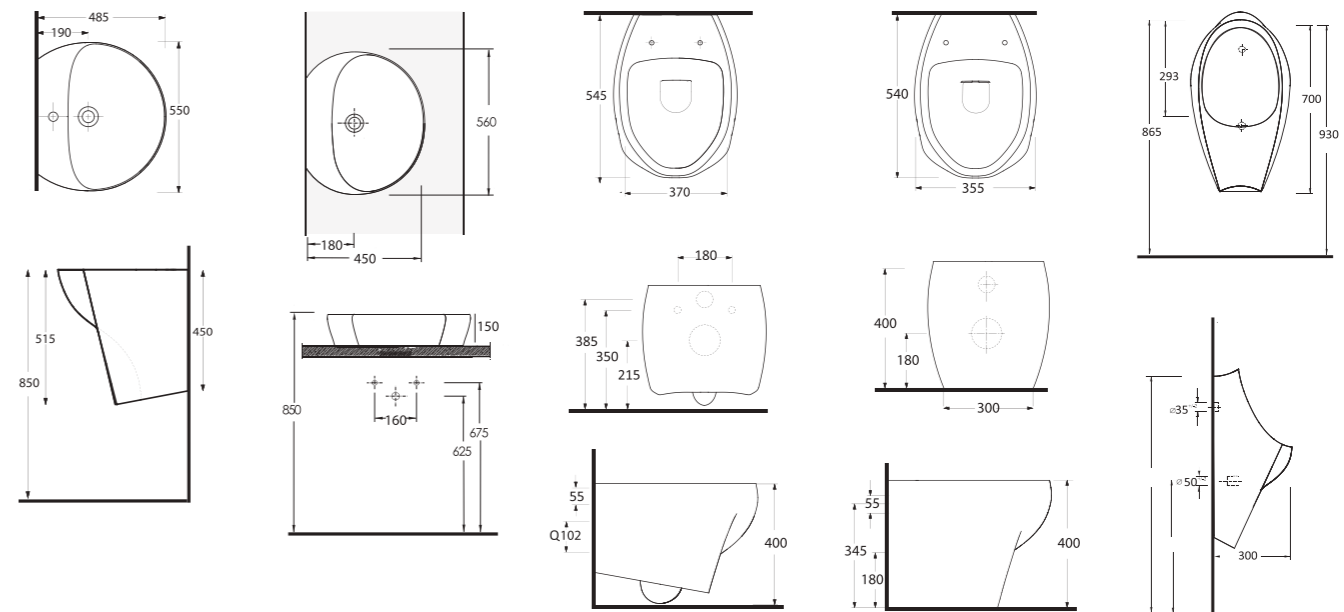

74551

Monoblok Asma
Lavabo
Monoblock Wall
Hung Washbasin

74561

Batarya Delikli
Tezgahüstü Lavabo
Bowl Washbasin
with tap hole
compatible
with bathroom
furnitures.

74303

Asma Klozet
Gömme Rezervuar
uyumludur.
Wall-mounted WC
compatible with
concealed cistern.

74213

Duvara Tam Dayalı
Tek Parça Klozet
Stand Alone Back
to Wall WC

74108

Arkadan Su
Girişli
Pisuvar
Back Water
Inlet Urinal