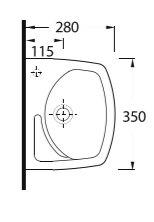

10551 Likya

10501 Likya

10451 Likya

20501 Lissa

Oval lavabo 10302
yarım ayak ve 60402
tam ayak uyumludur.
Oval washbasin
compatible with 10302
half pedestal and
60402 full pedestal.

Oval lavabo 10202
yarım ayak ve 60402
tam ayak uyumludur.
Oval washbasin
compatible with 10202
half pedestal and
60402 full pedestal.

Oval lavabo 10202
yarım ayak ve 60402
tam ayak uyumludur.
Oval washbasin
compatible with 10202
half pedestal and
60402 full pedestal.

Oval lavabo 20202
yarım ayak ve 60402
tam ayak uyumludur.
Oval washbasin
compatible with 20202
half pedestal and
60402 full pedestal.

20451 Lissa

91501 Lissa

91451 Lissa

91351 Lissa

Oval lavabo 20202
yarım ayak ve 60402
tam ayak uyumludur.
Oval washbasin
compatible with
20202 half pedestal
and 60402 full
pedestal.

Köşeli Lavabo
Cornered Washbasin

Köşeli Lavabo
Cornered Washbasin

Köşeli Lavabo
Cornered Washbasin