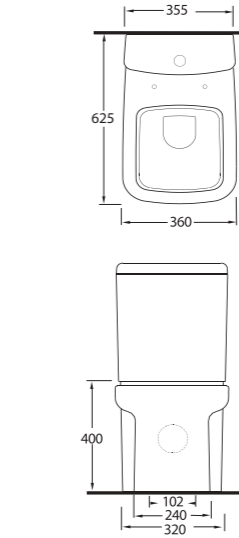

Aquasave Klozetler 6 Litre yerine 4 Litre su ile etkin temizlik sağlar.
Aquasave significantly reduces the water used in flushing from 6 to 4 liters.