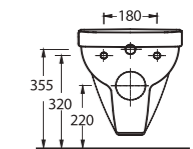

Aquasave Klozetler 6 Litre yerine 4 Litre su ile etkin temizlik sağlar.
Aquasave significantly reduces the water used in flushing from 6 to 4 liters.