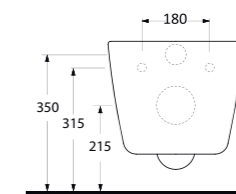

Karina

64501

Monoblok Asma Lavabo
Monoblock Wall-hung
Washbasin

64303

Asma Klozet
Gömme Rezervuar uyumludur.
Wall-mounted WC Compatible
with concealed cistern.