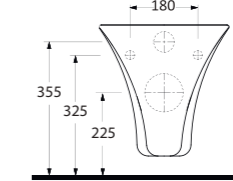

EGESTERILE

Sağlığımızı tehdit eden mikro canavarlara karşı koruma sağlayan antibakteriyel yüzey.
Washbasins and toilet seats have hygienic properties and these properties have been proven both by TSE laboratories and by fully equipped accredited laboratories. Antibacterial particles embedded in nanoscale inside the glass matrix were activated by sintering to achieve lifetime effect.