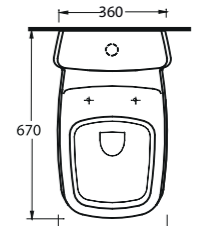

Aquasave Klozetler 6 Litre yerine 4 Litre su ile etkin temizlik sağlar.
Aquasave significantly reduces the water used in flushing from 6 to 4 liters.