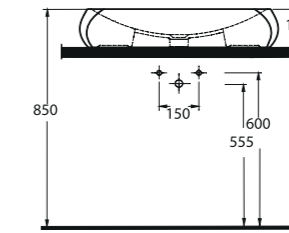

Sura

56711

Batarya Delikli Lavabo
Banyo Mobilyası
uyumludur.
Bowl Washbasin with
tap hole compatible with
bathroom furnitures.

56701

Batarya Deliksiz Lavabo
Banyo Mobilyası
uyumludur.
Bowl Washbasin without
tap hole compatible with
bathroom furnitures.

56303

Asma Klozet
Gömme Rezervuar
uyumludur.
Wall-mounted WC
Compatible with concealed
cistern.