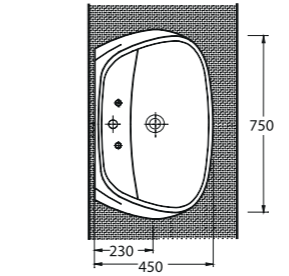

Sura

56711

Batarya Delikli Lavabo
Banyo Mobilyası
uyumludur.
Bowl Washbasin with
tap hole compatible with
bathroom furnitures.

56701

Batarya Deliksiz Lavabo
Banyo Mobilyası
uyumludur.
Bowl Washbasin without
tap hole compatible with
bathroom furnitures.

56303

Asma Klozet
Gömme Rezervuar
uyumludur.
Wall-mounted WC
Compatible with concealed
cistern.