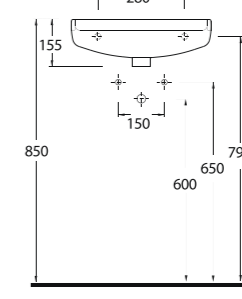

10551 Likya

10501 Likya

10451 Likya

20501 Lissa

Oval lavabo 10302
yarım ayak ve 60402
tam ayak uyumludur.
Oval washbasin
compatible with 10302
half pedestal and
60402 full pedestal.

Oval lavabo 10202
yarım ayak ve 60402
tam ayak uyumludur.
Oval washbasin
compatible with 10202
half pedestal and
60402 full pedestal.

Oval lavabo 10202
yarım ayak ve 60402
tam ayak uyumludur.
Oval washbasin
compatible with 10202
half pedestal and
60402 full pedestal.

Oval lavabo 20202
yarım ayak ve 60402
tam ayak uyumludur.
Oval washbasin
compatible with 20202
half pedestal and
60402 full pedestal.

20451 Lissa

91501 Lissa

91451 Lissa

91351 Lissa

Oval lavabo 20202
yarım ayak ve 60402
tam ayak uyumludur.
Oval washbasin
compatible with
20202 half pedestal
and 60402 full
pedestal.

Köşeli Lavabo
Cornered Washbasin

Köşeli Lavabo
Cornered Washbasin

Köşeli Lavabo
Cornered Washbasin