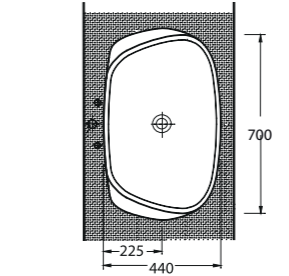

Sura

56711

Batarya Delikli Lavabo
Banyo Mobilyası
uyumludur.
Bowl Washbasin with
tap hole compatible with
bathroom furnitures.

56701

Batarya Deliksiz Lavabo
Banyo Mobilyası
uyumludur.
Bowl Washbasin without
tap hole compatible with
bathroom furnitures.

56303

Asma Klozet
Gömme Rezervuar
uyumludur.
Wall-mounted WC
Compatible with concealed
cistern.