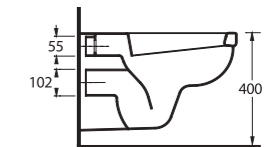

Aquasave Klozetler 6 Litre yerine 4 Litre su ile etkin temizlik sağlar.
Aquasave significantly reduces the water used in flushing from 6 to 4 liters.