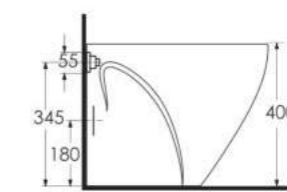

2017 WINNER
EUROPEAN
PRODUCT
DESIGN
AWARD

Finikia

Designed by **Claudio Papa**

69611

Batarya Delikli Lavabo
Banyo Mobilyası
uyumludur.
Bowl Washbasin with
tap hole compatible with
bathroom furnitures.

69601

Batarya Deliksiz Lavabo
Banyo Mobilyası
uyumludur.
Bowl Washbasin without
tap hole compatible with
bathroom furnitures.

69213

Duvara Tam Dayalı
Tek Parça Klozet
Stand Alone
Back to Wall WC

69303

Asma Klozet
Gömme Rezervuar
uyumludur.
Wall-mounted WC
Compatible with
concealed cistern.