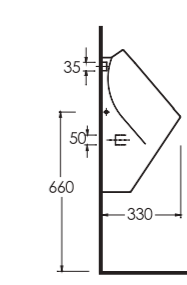

Pisuarlar

Üstten ve arkadan temiz su girişli Olympos Pisuarlar alttan ve duvardan pis su çıkışı olarak kullanılabilir. Ayrıca Sinda, Karya serileri içinde yer alan pisuarlar isteğe bağlı olarak kapaklı kullanılabilir.

Urinals

Olympos top and back water inlet urinal can be used as waste water outlet from the wall and bottom. Urinals come with or without covers according to your preference. Karya and Sinda series urinals use separators to divide areas into distinct sections.

Pisuarlar

Urinals

Ankastre Fotoselli
Pisuar
Integrated Sensor
Urinal

Susuz Pisuar
EVB3152 Kartuşu
uyumludur.
Waterless Urinal

Arkadan Su Girişli
Pisuar
Back Water Inlet Urinal

Arkadan Su Girişli
Pisuar
Back Water Inlet Urinal

Arkadan Su Girişli
Pisuar
Back Water
Inlet Urinal