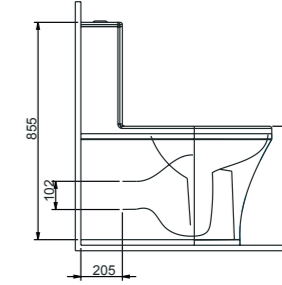

Aquasave Klozetler 6 Litre yerine 4 Litre su ile etkin temizlik sağlar.
Aquasave significantly reduces the water used in flushing from 6 to 4 liters.