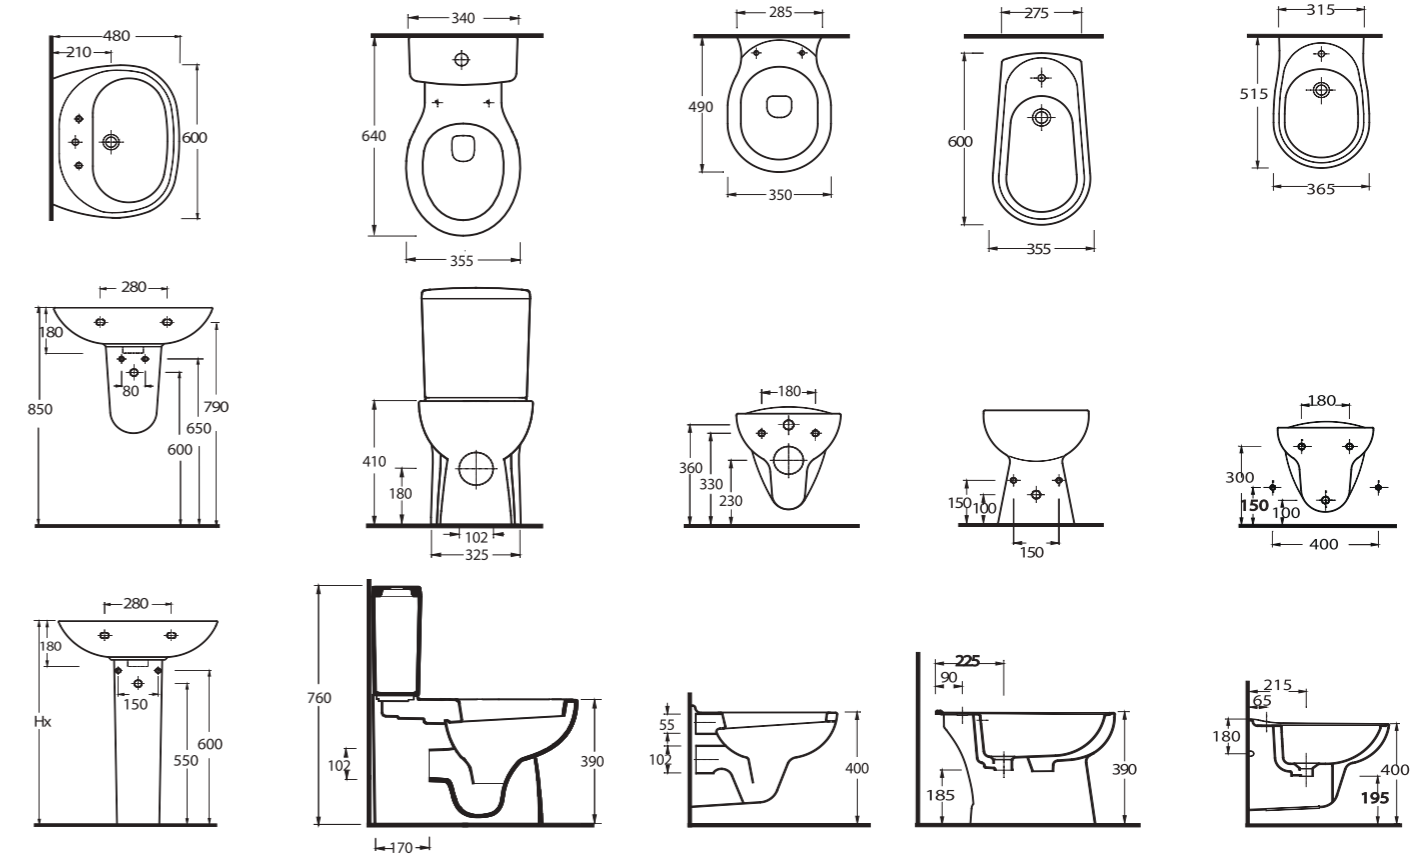

Aquasave Klozetler 6 Litre yerine 4 Litre su ile etkin temizlik sağlar.
Aquasave significantly reduces the water used in flushing from 6 to 4 liters.