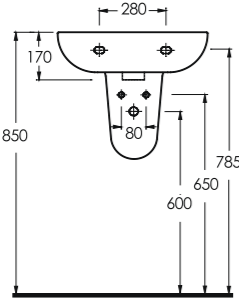

20451 Lissa

91501 Lissa

91451 Lissa

91351 Lissa

Oval lavabo 20202
yarım ayak ve 60402
tam ayak uyumludur.
Oval washbasin
compatible with
20202 half pedestal
and 60402 full
pedestal.

Köşeli Lavabo
Cornered Washbasin

Köşeli Lavabo
Cornered Washbasin

Köşeli Lavabo
Cornered Washbasin