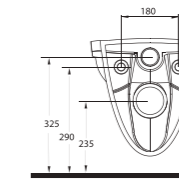

Aquasave Klozetler 6 Litre yerine 4 Litre su ile etkin temizlik sağlar.
Aquasave significantly reduces the water used in flushing from 6 to 4 liters.