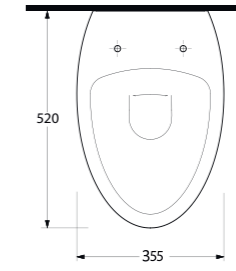

Karina

64501
Monoblok Asma Lavabo
Monoblock Wall-hung
Washbasin

64303
Asma Klozet
Wall-mounted WC

64501

Monoblok Asma Lavabo
Monoblock Wall-hung
Washbasin

64303

Asma Klozet
Gömme Rezervuar uyumludur.
Wall-mounted WC Compatible
with concealed cistern.