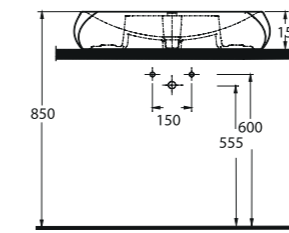

Sura

56711

Batarya Delikli Lavabo
Banyo Mobilyası
uyumludur.
Bowl Washbasin with
tap hole compatible with
bathroom furnitures.

56701

Batarya Deliksiz Lavabo
Banyo Mobilyası
uyumludur.
Bowl Washbasin without
tap hole compatible with
bathroom furnitures.

56303

Asma Klozet
Gömme Rezervuar
uyumludur.
Wall-mounted WC
Compatible with concealed
cistern.