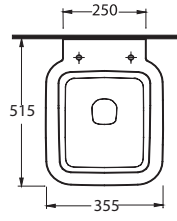

Aquasave Klozetler 6 Litre yerine 4 Litre su ile etkin temizlik sağlar.
Aquasave significantly reduces the water used in flushing from 6 to 4 liters.