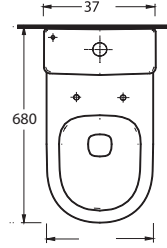

35303

Asma Klozet
Gömme Rezervuar
uyumludur.
Wall - Mounted WC
compatible with concealed
cistern.