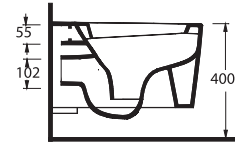

36303

Asma Klozet
Gömme Rezervuar
uyumludur.
Wall-mounted WC
compatible with
concealed cistern.