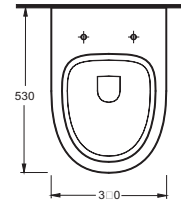

Asmasave Klozetler 6 Litre yerine 4 Litre su ile etkin temizlik sağlar.
Asmasave significantly reduces the water used in flushing from 6 to 4 liters.