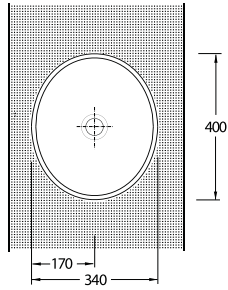

35391
Lagina

Lavabo
Banyo Mobilyası
uyumludur.
Washbasin
Compatible
with bathroom
furnitures.