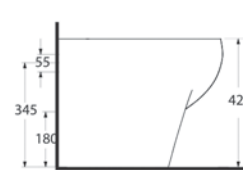

74213

Duvara Tam Dayalı
Tek Parça Klozet
Stand Alone Back
to Wall WC