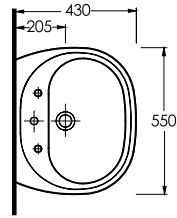

10501 Likya

10451 Likya

20501 Lissa

Oval Lavabo
10302 Yarım Ayak
uyumludur.
Oval Washbasin
Compatible with
10302 half
pedestal.

Oval Lavabo
10202 Yarım Ayak
uyumludur.
Oval Washbasin
Compatible with
10202 half
pedestal.

Oval Lavabo
10202 Yarım Ayak
uyumludur.
Oval Washbasin
Compatible with
10202 half pedestal.

Oval Lavabo
20202 Yarım Ayak
uyumludur.
Oval Washbasin
Compatible with
20202 half
pedestal.