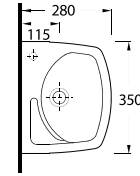

Köşeli Lavabo
Cornered Washbasin