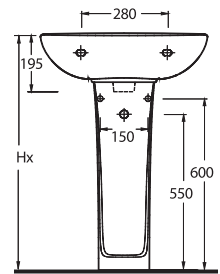

K A P Y A

15601 - 15102
60cm Lavabo - Tam Ayak
Washbasin 60cm
Compatible - Full-pedestal

15103 - 15104
Altan Çıkışlı Klozet - Rezervuar
Close Coupled WC (S-Trap) -
Cistern

15601

Lavabo
15102 Tam Ayak ve
16302 Yarım Ayak uyumludur.
Washbasin compatible with
16302 half pedestal and
15102 full pedestal.