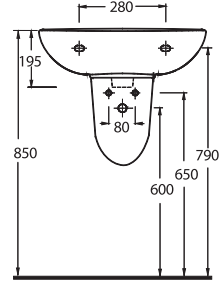

K A P Y A

15601 - 15102
60cm Lavabo - Tam Ayak
Washbasin 60cm
Compatible - Full-pedestal

15103 - 15104
Altan Çıkışlı Klozet - Rezervuar
Close Coupled WC (S-Trap) -
Cistern

15601

Lavabo
15102 Tam Ayak ve
16302 Yarım Ayak uyumludur.
Washbasin compatible with
16302 half pedestal and
15102 full pedestal.