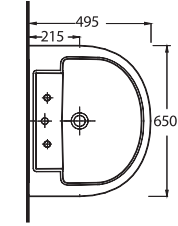

L A G I N A

35651 - 78302
65 cm Lavabo - Yarım Ayak
Washbasin 65 cm -
Half-pedestal

35303
Asma Klozet
Wall-mounted WC

35651

Lavabo
78102 Tam Ayak ve
78302 Yarım Ayak
uyumludur.
Washbasin compatible with
78302 half pedestal and
78102 full pedestal.