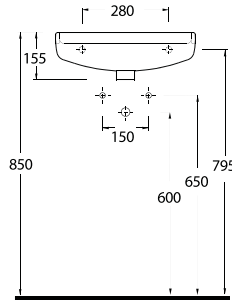

Köşeli Lavabo
Cornered Washbasin

91351 Lissa