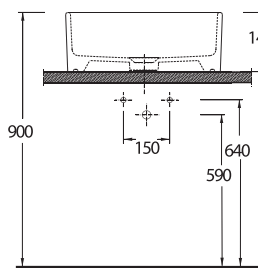

35431
Lagina

Lavabo
Banyo Mobilyası
uyumludur.
Washbasin
Compatible
with bathroom
furnitures.