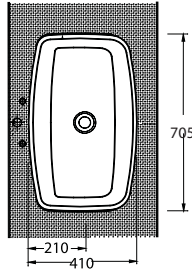

46303

Asma Klozet
Gömmö Rezervuar uyumludur.
Wall-mounted WC
compatible with concealed
cistern.