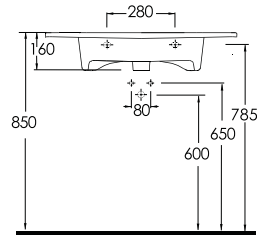

78811

Teos
80 cm

İnce Bantlı Lavabo
Mobilya uyumludur.
Slim Band Washbasin
Compatible with
bathroom furnitures.