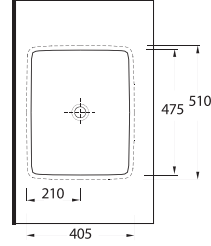

Dikdörtgen
Tezgah Altı Lavabo
51 x 40,5 cm
Rectangular
Undercounter
Washbasin

90561 Pınara