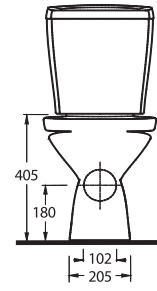

Aquasave Klozetler 6 Litre yerine 4 Litre su ile etkin temizlik sağlar.
Aquasave significantly reduces the water used in flushing from 6 to 4 liters.

EGEVİTRİFİYE

109