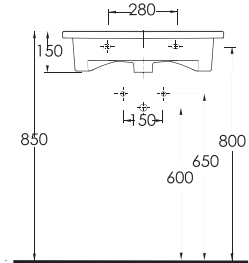

35731

Lagina
70 cm

İnce Bantlı Lavabo
Mobilya uyumludur.
Slim Band Washbasin
compatible with bathroom
furnitures.

35631

Lagina
60 cm

İnce Bantlı Lavabo
Mobilya uyumludur.
Slim Band Washbasin
compatible with bathroom
furnitures.