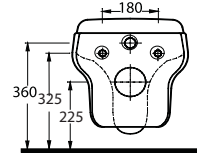

46000

Duvara Tam Dayalı Klozet Set
46403 Klozet, 46104 Rezervuar
ile uyumludur.
Back to Wall WC Set
46403 WC pan compatible with
46104 Cistern.