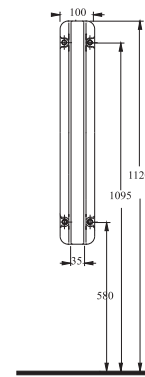

Pisuvar Ara Bölme
Urinal with Separator