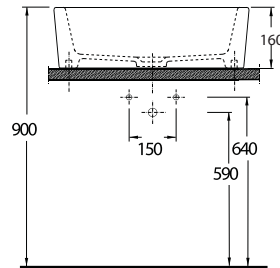

35531
Lagina

Lavabo
Banyo Mobilyası
uyumludur.
Washbasin
Compatible
with bathroom
furnitures.