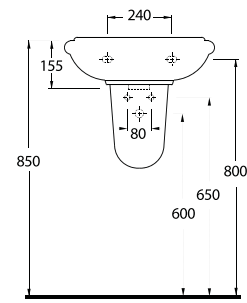

10501 Likya

10451 Likya

20501 Lissa

Oval Lavabo
10302 Yarım Ayak
uyumludur.
Oval Washbasin
Compatible with
10302 half
pedestal.

Oval Lavabo
10202 Yarım Ayak
uyumludur.
Oval Washbasin
Compatible with
10202 half
pedestal.

Oval Lavabo
10202 Yarım Ayak
uyumludur.
Oval Washbasin
Compatible with
10202 half pedestal.

Oval Lavabo
20202 Yarım Ayak
uyumludur.
Oval Washbasin
Compatible with
20202 half
pedestal.