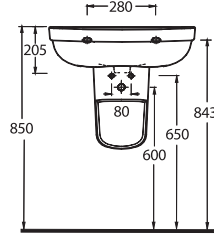

35403

Duvara Tam Dayalı Klozet
35104 Rezervuar
uyumludur.
Back to wall WC
compatible with 35104
cistern.