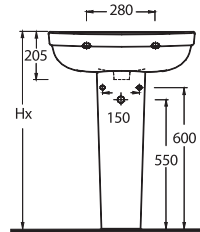

35403

Duvara Tam Dayalı Klozet
35104 Rezervuar
uyumludur.
Back to wall WC
compatible with 35104
cistern.