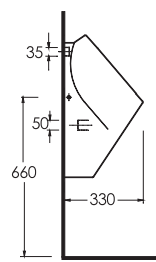

92118
Sinda

Arkadan Su Girişli
Pisuvur
Back Water Inlet Urinal