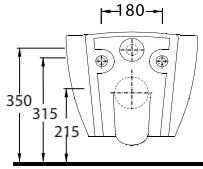

Aquasave Klozetler 6 Litre yerine 4 Litre su ile etkin temizlik sağlar.
Aquasave significantly reduces the water used in flushing from 6 to 4 liters.