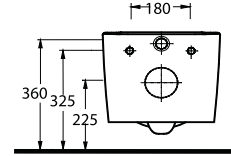

Aquasave Klozetler 6 Litre yerine 4 Litre su ile etkin temizlik sağlar.
Aquasave significantly reduces the water used in flushing from 6 to 4 liters.