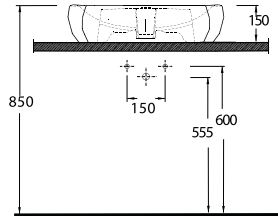

D I A M A S

87601
Batarya Delikli Lavabo
Bowl Washbasin with Tap
Hole

87303
Asma Klozet
Wall-mounted WC

87601

Batarya Delikli Lavabo
Banyo Mobilyası
uyumludur.
Bowl Washbasin with
tap hole compatible with
bathroom furnitures.