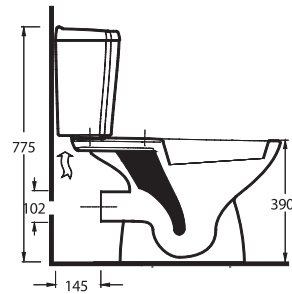

Aquasave Klozetler 6 Litre yerine 4 Litre su ile etkin temizlik sağlar.
Aquasave significantly reduces the water used in flushing from 6 to 4 liters.

EGEVİTRİFİYE

109