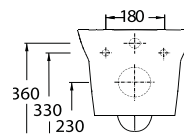

Aquasave Klozetler 6 Litre yerine 4 Litre su ile etkin temizlik sağlar.
Aquasave significantly reduces the water used in flushing from 6 to 4 liters.