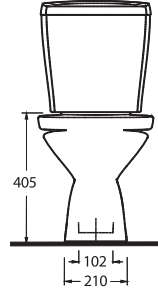

15203

Arkadan Çıkışlı Klozet
15104 Rezervuar uyumludur.
Close coupled WC (P-Trap)
compatible with 15104 cistern.