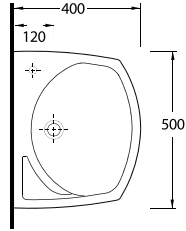

Köşeli Lavabo
Cornered Washbasin

91451 Lissa