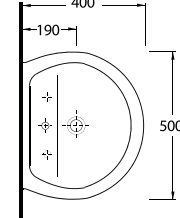

10501 Likya

10451 Likya

20501 Lissa

Oval Lavabo
10302 Yarım Ayak
uyumludur.
Oval Washbasin
Compatible with
10302 half
pedestal.

Oval Lavabo
10202 Yarım Ayak
uyumludur.
Oval Washbasin
Compatible with
10202 half
pedestal.

Oval Lavabo
10202 Yarım Ayak
uyumludur.
Oval Washbasin
Compatible with
10202 half pedestal.

Oval Lavabo
20202 Yarım Ayak
uyumludur.
Oval Washbasin
Compatible with
20202 half
pedestal.