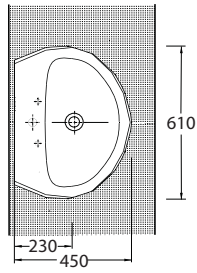

D I A M A S

87601
Batarya Delikli Lavabo
Bowl Washbasin with Tap
Hole

87303
Asma Klozet
Wall-mounted WC

87601

Batarya Delikli Lavabo
Banyo Mobilyası
uyumludur.
Bowl Washbasin with
tap hole compatible with
bathroom furnitures.