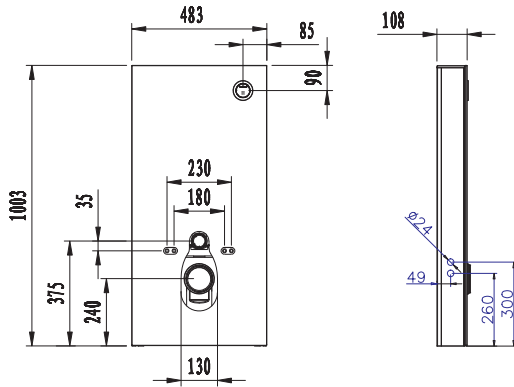

Asma WC uyumludur.
Black Glass Cistern compatible
with Wall-mounted WC.

Duvara Tam Dayalı Tek
Parça WC uyumludur.
White Glass Cistern
compatible with Stand
Alone Back to Wall WC.

Duvara Tam Dayalı WC Tek
Parça uyumludur.
Black Glass Cistern
compatible with Stand
Alone Back to Wall WC.