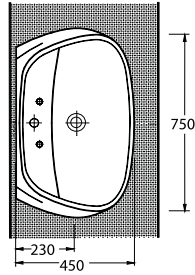

SURA

56711
Batarya Delikli Lavabo
Bowl Washbasin with
Tap Hole

56701
Batarya Deliksiz Lavabo
Bowl Washbasin without
Tap Hole

56303
Asma Klozet
Wall-Mounted WC

56711

Batarya Delikli Lavabo
Banyo Mobilyası
uyumludur.
Bowl Washbasin with
tap hole compatible with
bathroom furnitures.