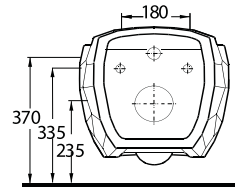

87303

Asma Klozet
Gömme Rezervuar
uyumludur.
Wall-mounted WC
compatible
with concealed cistern.