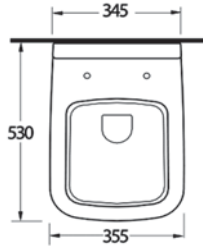

Aquasave Klozetler 6 Litre yerine 4 Litre su ile etkin temizlik sağlar.
Aquasave significantly reduces the water used in flushing from 6 to 4 liters.