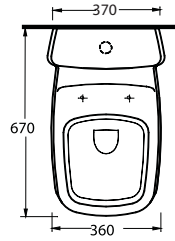

Aquasave Klozetler 6 Litre yerine 4 Litre su ile etkin temizlik sağlar.
Aquasave significantly reduces the water used in flushing from 6 to 4 liters.