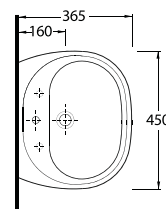

10501 Likya

10451 Likya

20501 Lissa

Oval Lavabo
10302 Yarım Ayak
uyumludur.
Oval Washbasin
Compatible with
10302 half
pedestal.

Oval Lavabo
10202 Yarım Ayak
uyumludur.
Oval Washbasin
Compatible with
10202 half
pedestal.

Oval Lavabo
10202 Yarım Ayak
uyumludur.
Oval Washbasin
Compatible with
10202 half pedestal.

Oval Lavabo
20202 Yarım Ayak
uyumludur.
Oval Washbasin
Compatible with
20202 half
pedestal.