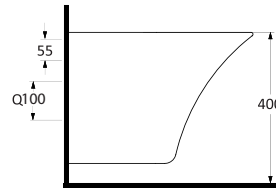

Lavabo ve klozetleri hijyenik özellik kazanmış ve bu özellik hem TSE laboratuvarlarının hem de tam donanımlı akredite laboratuvarlarca ispat edilmiştir. Sağlığımızı tehdit eden mikro canavarlara karşı koruma sağlamakta anti-bakteriyel yüzeyler yaratmaktadır.

Aquasave Klozetler 6 Litre yerine 4 Litre su ile etkin temizlik sağlar.
Aquasave significantly reduces the water used in flushing from 6 to 4 liters.