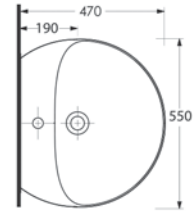

74551

Monoblok Asma
Lavabo
Monoblock Wall
Hung Washbasin

74561

Batarya Delikli
Tezgahüstü Lavabo
Bowl Washbasin
with tap hole
compatible
with bathroom
furnitures.

74303

Asma Klozet
Gömme Rezervuar
uyumludur.
Wall-mounted WC
compatible with
concealed cistern.

74213

Duvara Tam Dayalı
Tek Parça Klozet
Stand Alone Back
to Wall WC

74108

Arkadan Su
Girişli
Pisuvar
Back Water
Inlet Urinal