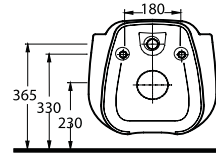

46303 Arna

Asma Klozet
Gömme Rezervuar
uyumludur.
Wall-mounted WC
compatible with
concealed cistern.