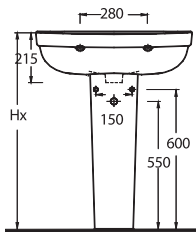

L A G I N A

35651 - 78302
65 cm Lavabo - Yarım Ayak
Washbasin 65 cm -
Half-pedestal

35303
Asma Klozet
Wall-mounted WC

35651

Lavabo
78102 Tam Ayak ve
78302 Yarım Ayak
uyumludur.
Washbasin compatible with
78302 half pedestal and
78102 full pedestal.