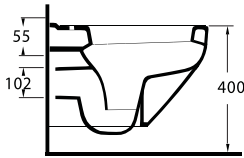

Aquasave Klozetler 6 Litre yerine 4 Litre su ile etkin temizlik sağlar.
Aquasave significantly reduces the water used in flushing from 6 to 4 liters.