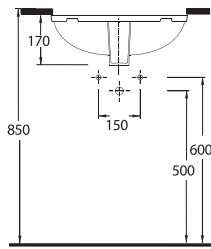

Dikdörtgen
Tezgah Altı Lavabo
51 x 40,5 cm
Rectangular
Undercounter
Washbasin

90561 Pınara