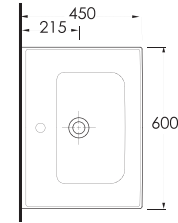

35731

Lagina
70 cm

İnce Bantlı Lavabo
Mobilya uyumludur.
Slim Band Washbasin
compatible with bathroom
furnitures.

35631

Lagina
60 cm

İnce Bantlı Lavabo
Mobilya uyumludur.
Slim Band Washbasin
compatible with bathroom
furnitures.