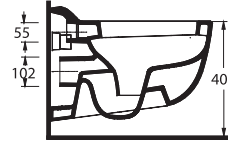

46303 Arna

Asma Klozet
Gömme Rezervuar
uyumludur.
Wall-mounted WC
compatible with
concealed cistern.