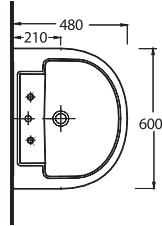

35403

Duvara Tam Dayalı Klozet
35104 Rezervuar
uyumludur.
Back to wall WC
compatible with 35104
cistern.