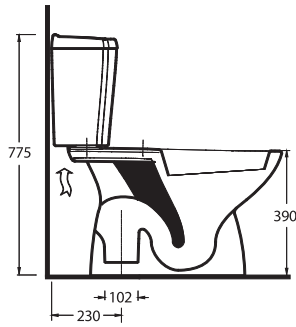

15203

Arkadan Çıkışlı Klozet
15104 Rezervuar uyumludur.
Close coupled WC (P-Trap)
compatible with 15104 cistern.