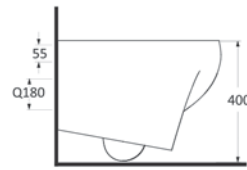

74303

Asma Klozet
Gömme Rezervuar
uyumludur.
Wall-mounted WC
compatible with
concealed cistern.