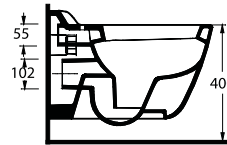

46000

Duvara Tam Dayalı Klozet Set
46403 Klozet, 46104 Rezervuar
ile uyumludur.
Back to Wall WC Set
46403 WC pan compatible with
46104 Cistern.