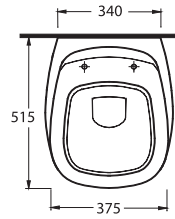

46303 Arna

Asma Klozet
Gömme Rezervuar
uyumludur.
Wall-mounted WC
compatible with
concealed cistern.