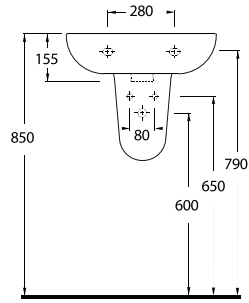

10501 Likya

10451 Likya

20501 Lissa

Oval Lavabo
10302 Yarım Ayak
uyumludur.
Oval Washbasin
Compatible with
10302 half
pedestal.

Oval Lavabo
10202 Yarım Ayak
uyumludur.
Oval Washbasin
Compatible with
10202 half
pedestal.

Oval Lavabo
10202 Yarım Ayak
uyumludur.
Oval Washbasin
Compatible with
10202 half pedestal.

Oval Lavabo
20202 Yarım Ayak
uyumludur.
Oval Washbasin
Compatible with
20202 half
pedestal.