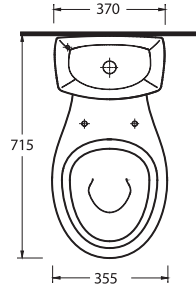

15203

Arkadan Çıkışlı Klozet
15104 Rezervuar uyumludur.
Close coupled WC (P-Trap)
compatible with 15104 cistern.