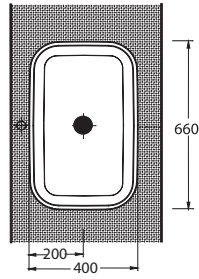

36651

Batarya Deliksiz Lavabo
Banyo Mobilyası
uyumludur.
Bowl Washbasin
compatible with bathroom
furnitures.