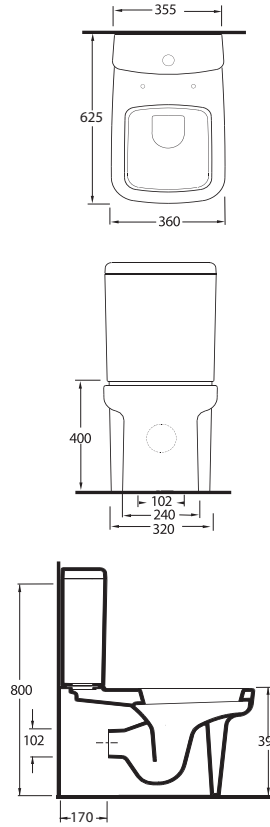

76000

Duvara Tam Dayalı Klozet Set
76403 Klozet, 72224
Rezervuar ile uyumludur.
Back to Wall WC Set
76403 WC pan compatible
with 72224 Cistern.