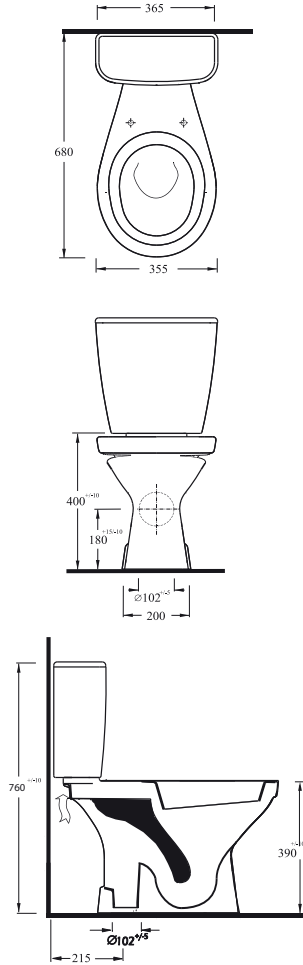

14561

Lavabo
60402 tam ayak ve 20202
yarım ayak ve mobilya üzeri
kullanımla uyumludur.
Washbasin Compatible with
60402 (full pedestal), 20202
(half pedestal) and bathroom
furnitures.

14103

Alttan Çıkışlı Klozet
14104 rezervuar ile
uyumludur.
S-trap closed coupled WC
compatible with 14104

14303

Era Asma Klozet
Gömme Rezervuar
uyumludur.
Era Wall-Hung WC
compatible with
concealed cistern.

39303

Olympos Asma Klozet
Gömme Rezervuar
uyumludur.
Olympos Wall-Hung
WC compatible with
concealed cistern.

AquaSave Klozetler 6 Litre yerine 4 Litre su ile etkin temizlik sağlar.
AquaSave significantly reduces the water used in flushing from 6 to 4 liters.

EGEVİTRİFİYE

105