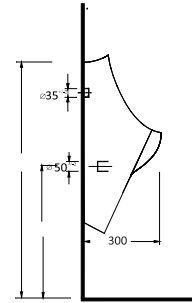

74108
Catamaran

Arkadan Su Girişli
Pisuvur
Back Water Inlet Urinal