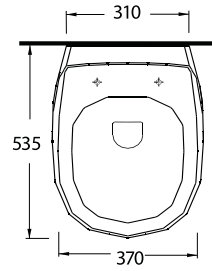

87303

Asma Klozet
Gömme Rezervuar
uyumludur.
Wall-mounted WC
compatible
with concealed cistern.