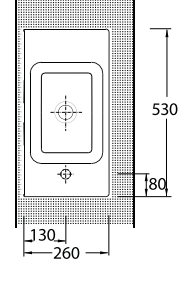

Lavabo
Banyo Mobilyası
uyumludur.
Washbasin
Compatible with
bathroom furnitures.

Lavabo
Banyo Mobilyası
uyumludur.
Washbasin
Compatible
with bathroom
furnitures.

Lavabo
Banyo Mobilyası
uyumludur.
Washbasin
Compatible
with bathroom
furnitures.

Lavabo
Banyo Mobilyası
uyumludur.
Washbasin
Compatible
with bathroom
furnitures.

Lavabo
Banyo Mobilyası
uyumludur.
Washbasin
Compatible
with bathroom
furnitures.