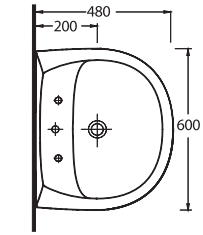

K A P Y A

15601 - 15102
60cm Lavabo - Tam Ayak
Washbasin 60cm
Compatible - Full-pedestal

15103 - 15104
Altan Çıkışlı Klozet - Rezervuar
Close Coupled WC (S-Trap) -
Cistern

15601

Lavabo
15102 Tam Ayak ve
16302 Yarım Ayak uyumludur.
Washbasin compatible with
16302 half pedestal and
15102 full pedestal.