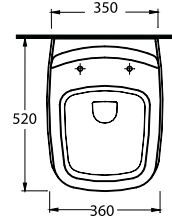

46000

Duvara Tam Dayalı Klozet Set
46403 Klozet, 46104 Rezervuar
ile uyumludur.
Back to Wall WC Set
46403 WC pan compatible with
46104 Cistern.