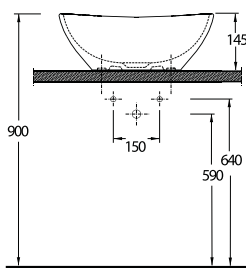

35391
Lagina

Lavabo
Banyo Mobilyası
uyumludur.
Washbasin
Compatible
with bathroom
furnitures.