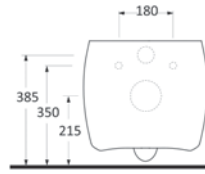

74303

Asma Klozet
Gömme Rezervuar
uyumludur.
Wall-mounted WC
compatible with
concealed cistern.