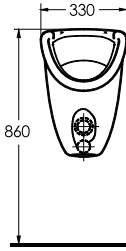

93108
Karya

Arkadan Su Girişli
Pisuvur
Back Water Inlet Urinal