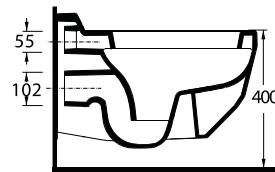

87303

Asma Klozet
Gömme Rezervuar
uyumludur.
Wall-mounted WC
compatible
with concealed cistern.