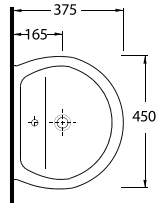

Oval Lavabo
10202 Yarım Ayak
uyumludur.
Oval Washbasin
Compatible with
10202 half pedestal.

Oval Lavabo
20202 Yarım Ayak
uyumludur.
Oval Washbasin
Compatible with
20202 half
pedestal.

20451 Lissa

Oval Lavabo
20202 Yarım Ayak
uyumludur.
Oval Washbasin
Compatible with
20202 half
pedestal.