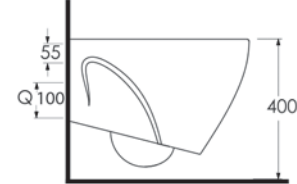

Aquasave Klozetler 6 Litre yerine 4 Litre su ile etkin temizlik sağlar.
Aquasave significantly reduces the water used in flushing from 6 to 4 liters.

EGEVİTRİFİYE