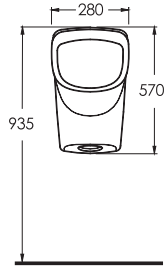

38108
Olympos

Susuz Pisuvur
EVB3152 Kartuşu
uyumludur.
Waterless Urinal