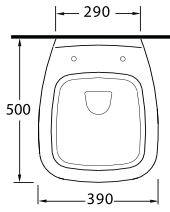

Aquasave Klozetler 6 Litre yerine 4 Litre su ile etkin temizlik sağlar.
Aquasave significantly reduces the water used in flushing from 6 to 4 liters.