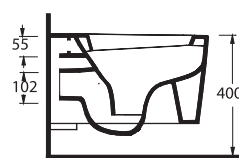

Aquasave Klozetler 6 Litre yerine 4 Litre su ile etkin temizlik sağlar.
Aquasave significantly reduces the water used in flushing from 6 to 4 liters.