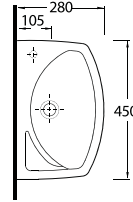

Köşeli Lavabo
Cornered Washbasin

91351 Lissa