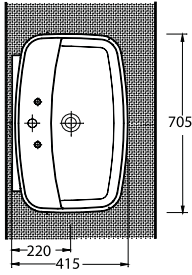

A R N A

46711
Batarya Delikli Lavabo
Bowl washbasin with
tap hole

46701
Batarya Deliksiz Lavabo
Bowl washbasin without tap hole

46303
Asma Klozet
Wall-mounted
WC

46711

Batarya Delikli Lavabo
Banyo Mobilyası uyumludur.
Bowl Washbasin with
tap hole compatible with
bathroom furnitures.