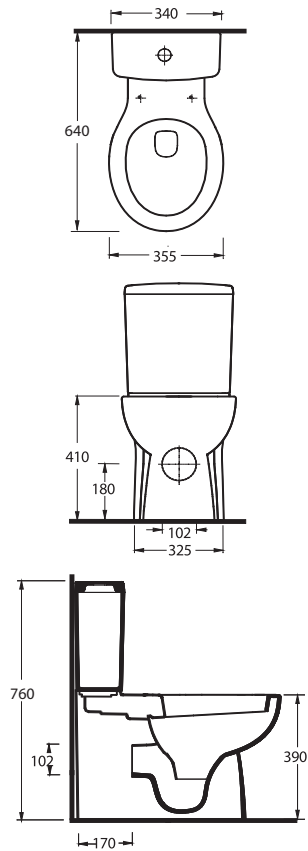

10601

Lavabo
60402 Tam Ayak ve
10302 Yarım Ayak
uyumludur.
Washbasin
compatible with 60402
full pedestal and 10302
half pedestal.

12403

Duvara Tam Dayalı Klozet
12114 Rezervuar
uyumludur.
Back to wall WC Set
Compatible with
12114 cistern.

10303

Asma Klozet
Gömme Rezervuar
uyumludur.
Wall-mounted WC
Compatible with
concealed cistern.

10105

Yerden Bide
Floor-mounted
Bidet

10205

Asma Bide
Wall-mounted bidet

Aquasave Klozetler 6 Litre yerine 4 Litre su ile etkin temizlik sağlar.
Aquasave significantly reduces the water used in flushing from 6 to 4 liters.

EGEVİTRİFİYE