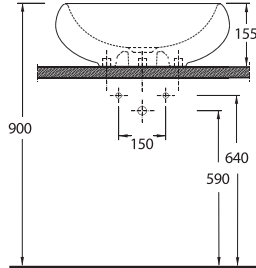

35481
Lagina

Lavabo
Banyo Mobilyası
uyumludur.
Washbasin
Compatible
with bathroom
furnitures.