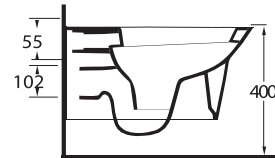

Aquasave Klozetler 6 Litre yerine 4 Litre su ile etkin temizlik sağlar.
Aquasave significantly reduces the water used in flushing from 6 to 4 liters.