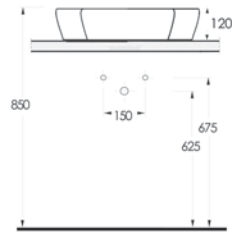

74561

Batarya Delikli
Tezgahüstü Lavabo
Bowl Washbasin
with tap hole
compatible
with bathroom
furnitures.