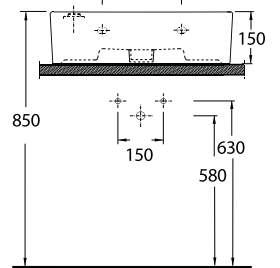

Lavabo
Banyo Mobilyası
uyumludur.
Washbasin
Compatible with
bathroom furnitures.

Lavabo
Banyo Mobilyası
uyumludur.
Washbasin
Compatible
with bathroom
furnitures.

Lavabo
Banyo Mobilyası
uyumludur.
Washbasin
Compatible
with bathroom
furnitures.

Lavabo
Banyo Mobilyası
uyumludur.
Washbasin
Compatible
with bathroom
furnitures.

Lavabo
Banyo Mobilyası
uyumludur.
Washbasin
Compatible
with bathroom
furnitures.