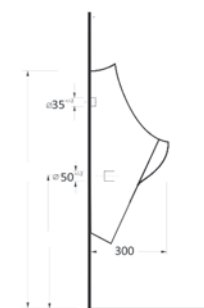

74108

Arkadan Su
Girişli
Pisuvar
Back Water
Inlet Urinal