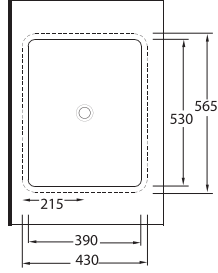

Dikdörtgen
Tezgah Altı Lavabo
56,5 x 43 cm
Rectangular
Undercounter
Washbasin

93501 Pınara