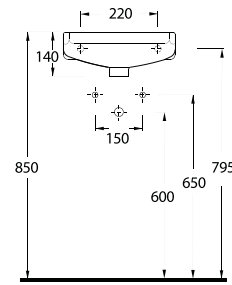

Köşeli Lavabo
Cornered Washbasin