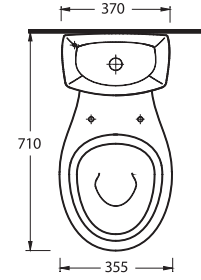

Aquasave Klozetler 6 Litre yerine 4 Litre su ile etkin temizlik sağlar.
Aquasave significantly reduces the water used in flushing from 6 to 4 liters.

EGEVİTRİFİYE

109