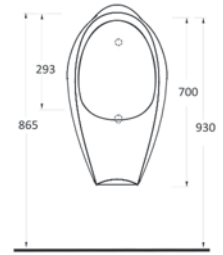

74108

Arkadan Su
Girişli
Pisuvar
Back Water
Inlet Urinal