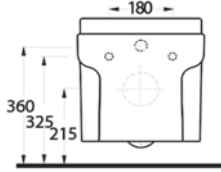

Aquasave Klozetler 6 Litre yerine 4 Litre su ile etkin temizlik sağlar.
Aquasave significantly reduces the water used in flushing from 6 to 4 liters.