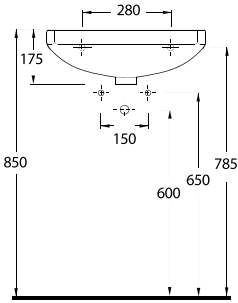

Köşeli Lavabo
Cornered Washbasin

91451 Lissa