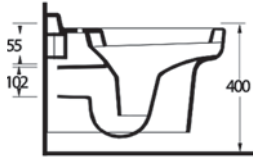

Aquasave Klozetler 6 Litre yerine 4 Litre su ile etkin temizlik sağlar.
Aquasave significantly reduces the water used in flushing from 6 to 4 liters.