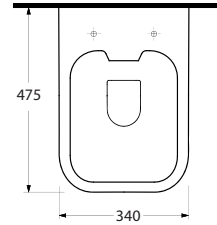

Lavabo ve klozetleri hijyenik özellik kazanmış ve bu özellik hem TSE laboratuvarlarının hem de tam donanımlı akredite laboratuvarlarca ispat edilmiştir. Sağlığımızı tehdit eden mikro canavarlara karşı koruma sağlamakta anti-bakteriyel yüzeyler yaratmaktadır.

Aquasave Klozetler 6 Litre yerine 4 Litre su ile etkin temizlik sağlar.
Aquasave significantly reduces the water used in flushing from 6 to 4 liters.