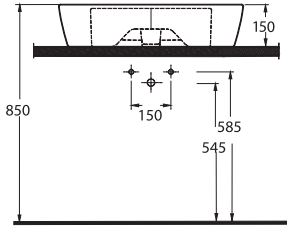

36701

Batarya Delikli Lavabo
Banyo Mobilyası uyumludur.
Bowl Washbasin with
tap hole compatible with
bathroom furnitures.