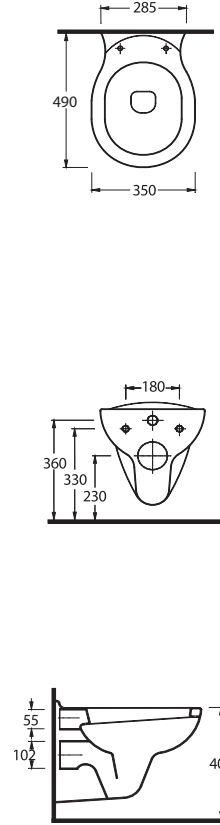

10303

Asma Klozet
Gömme Rezervuar
uyumludur.
Wall-mounted WC
Compatible with
concealed cistern.