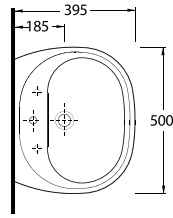

10501 Likya

10451 Likya

20501 Lissa

Oval Lavabo
10302 Yarım Ayak
uyumludur.
Oval Washbasin
Compatible with
10302 half
pedestal.

Oval Lavabo
10202 Yarım Ayak
uyumludur.
Oval Washbasin
Compatible with
10202 half
pedestal.

Oval Lavabo
10202 Yarım Ayak
uyumludur.
Oval Washbasin
Compatible with
10202 half pedestal.

Oval Lavabo
20202 Yarım Ayak
uyumludur.
Oval Washbasin
Compatible with
20202 half
pedestal.