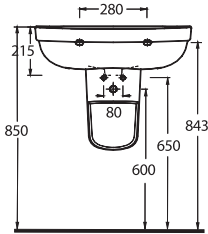

L A G I N A

35651 - 78302
65 cm Lavabo - Yarım Ayak
Washbasin 65 cm -
Half-pedestal

35303
Asma Klozet
Wall-mounted WC

35651

Lavabo
78102 Tam Ayak ve
78302 Yarım Ayak
uyumludur.
Washbasin compatible with
78302 half pedestal and
78102 full pedestal.