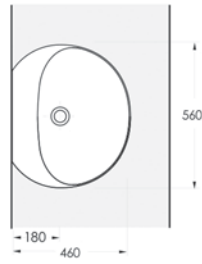

74561

Batarya Delikli
Tezgahüstü Lavabo
Bowl Washbasin
with tap hole
compatible
with bathroom
furnitures.