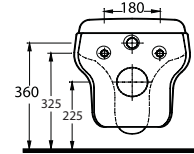

Aqwasave Klozetler 6 Litre yerine 4 Litre su ile etkin temizlik sağlar.
Aqwasave significantly reduces the water used in flushing from 6 to 4 liters.