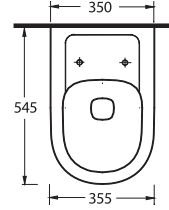

Aquasave Klozetler 6 Litre yerine 4 Litre su ile etkin temizlik sağlar.
Aquasave significantly reduces the water used in flushing from 6 to 4 liters.