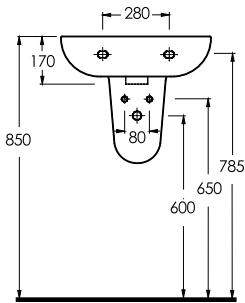

10501 Likya

10451 Likya

20501 Lissa

Oval Lavabo
10302 Yarım Ayak
uyumludur.
Oval Washbasin
Compatible with
10302 half
pedestal.

Oval Lavabo
10202 Yarım Ayak
uyumludur.
Oval Washbasin
Compatible with
10202 half
pedestal.

Oval Lavabo
10202 Yarım Ayak
uyumludur.
Oval Washbasin
Compatible with
10202 half pedestal.

Oval Lavabo
20202 Yarım Ayak
uyumludur.
Oval Washbasin
Compatible with
20202 half
pedestal.