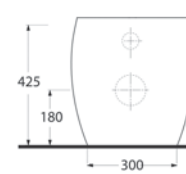

74213

Duvara Tam Dayalı
Tek Parça Klozet
Stand Alone Back
to Wall WC