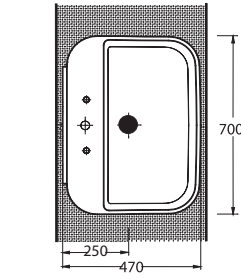

36701

Batarya Delikli Lavabo
Banyo Mobilyası uyumludur.
Bowl Washbasin with
tap hole compatible with
bathroom furnitures.