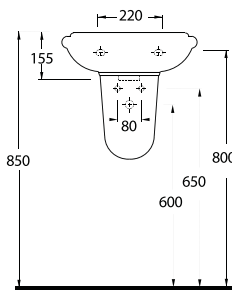

Oval Lavabo
10202 Yarım Ayak
uyumludur.
Oval Washbasin
Compatible with
10202 half pedestal.

Oval Lavabo
20202 Yarım Ayak
uyumludur.
Oval Washbasin
Compatible with
20202 half
pedestal.

20451 Lissa

Oval Lavabo
20202 Yarım Ayak
uyumludur.
Oval Washbasin
Compatible with
20202 half
pedestal.