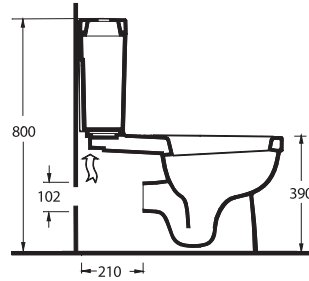

35651

Lavabo
78102 Tam Ayak ve
78302 Yarım Ayak
uyumludur.
Washbasin compatible with
78302 half pedestal and
78102 full pedestal.

35601

Lavabo
78102 Tam Ayak ve
78302 Yarım Ayak
uyumludur.
Washbasin compatible with
78302 half pedestal and
78102 full pedestal.

35403

Duvara Tam Dayalı Klozet
35104 Rezervuar
uyumludur.
Back to wall WC
compatible with 35104
cistern.

35303

Asma Klozet
Gömme Rezervuar
uyumludur.
Wall - Mounted WC
compatible with concealed
cistern.

Aquasave Klozetler 6 Litre yerine 4 Litre su ile etkin temizlik sağlar.
Aquasave significantly reduces the water used in flushing from 6 to 4 liters.