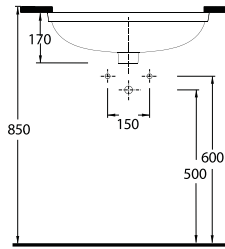

Dikdörtgen
Tezgah Altı Lavabo
56,5 x 43 cm
Rectangular
Undercounter
Washbasin

93501 Pınara