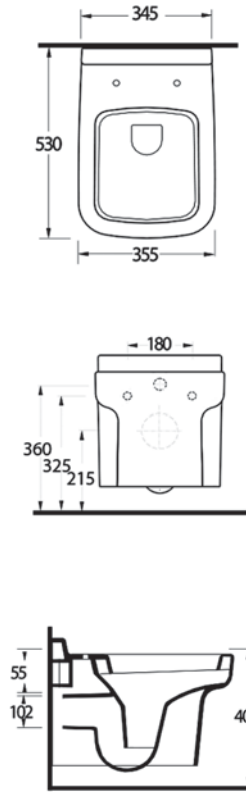

76303

Asma Klozet
Gömme Rezervuar
uyumludur.
Wall-mounted WC
compatible with concealed
cistern.