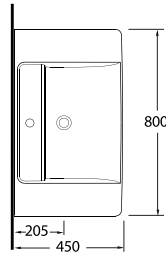

78811

Teos
80 cm

İnce Bantlı Lavabo
Mobilya uyumludur.
Slim Band Washbasin
Compatible with
bathroom furnitures.