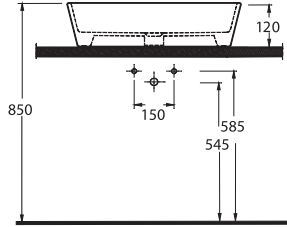

36651

Batarya Deliksiz Lavabo
Banyo Mobilyası
uyumludur.
Bowl Washbasin
compatible with bathroom
furnitures.

36401

Monoblock Lavabo
Banyo Mobilyası
uyumludur.
Monoblock Washbasin
compatible with bathroom
furnitures.