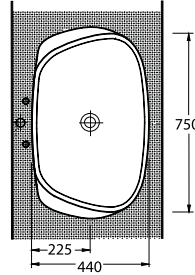

56711

Batarya Delikli Lavabo
Banyo Mobilyası
uyumludur.
Bowl Washbasin with
tap hole compatible with
bathroom furnitures.

56701

Batarya Deliksiz Lavabo
Banyo Mobilyası
uyumludur.
Bowl Washbasin without
tap hole compatible with
bathroom furnitures.

aQuasave

56303

Asma Klozet
Gömme Rezervuar
uyumludur.
Wall-mounted WC
Compatible with concealed
cistern.

Aquasave Klozetler 6 Litre yerine 4 Litre su ile etkin temizlik sağlar.
Aquasave significantly reduces the water used in flushing from 6 to 4 liters.