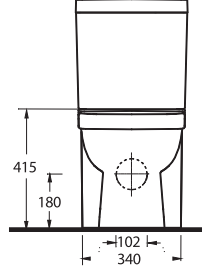

35303

Asma Klozet
Gömme Rezervuar
uyumludur.
Wall - Mounted WC
compatible with concealed
cistern.