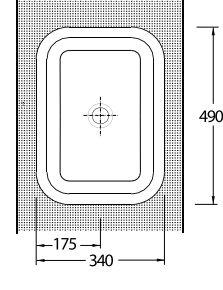

35531
Lagina

Lavabo
Banyo Mobilyası
uyumludur.
Washbasin
Compatible
with bathroom
furnitures.