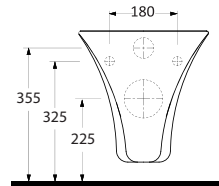

Lavabo ve klozetleri hijyenik özellik kazanmış ve bu özellik hem TSE laboratuvarlarının hem de tam donanımlı akredite laboratuvarlarca ispat edilmiştir. Sağlığımızı tehdit eden mikro canavarlara karşı koruma sağlamakta anti-bakteriyel yüzeyler yaratmaktadır.

Aquasave Klozetler 6 Litre yerine 4 Litre su ile etkin temizlik sağlar.
Aquasave significantly reduces the water used in flushing from 6 to 4 liters.