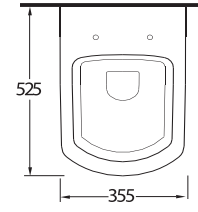

Aquasave Klozetler 6 Litre yerine 4 Litre su ile etkin temizlik sağlar.
Aquasave significantly reduces the water used in flushing from 6 to 4 liters.