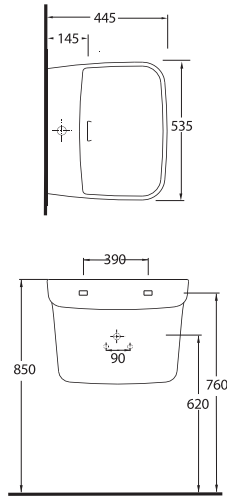

M Y T H O S

76531
Monoblok Asma Lavabo
Monoblock Wall-hung
Washbasin

76000
(76403 - 72224)
Duvara Tam Dayalı WC Set
Back to wall WC Set

76303
Asma Klozet
Wall - Mounted WC

76531

Monoblok Asma Lavabo
Monoblock Wall-Hung
Washbasin