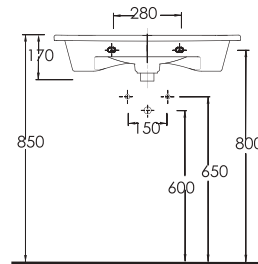

TEKNİK ÇİZİM | Technical Drawing