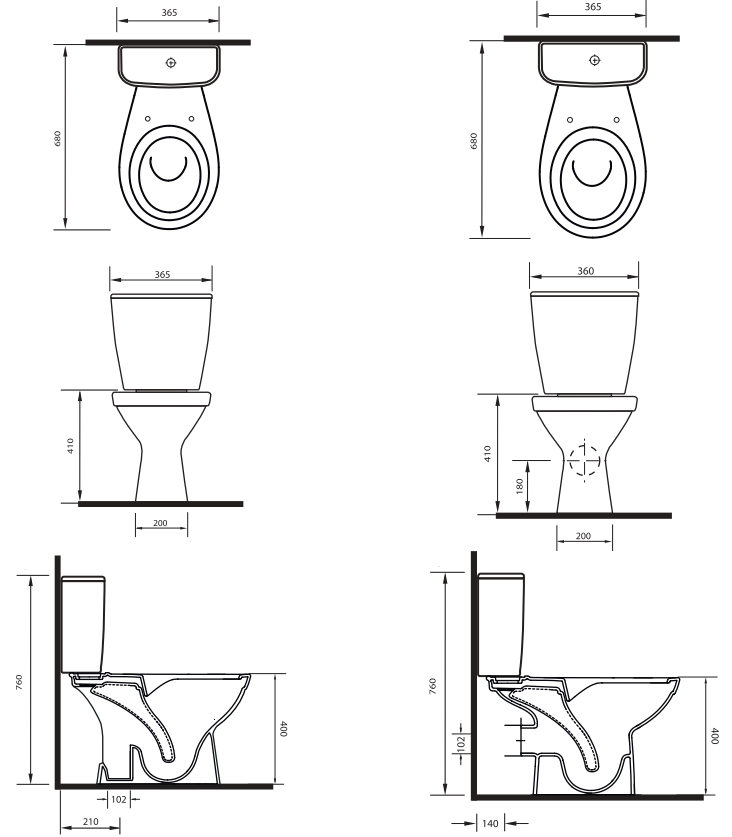

TEKNİK ÇİZİM | Technical Drawing

Aquasave Klozetler 6 Litre yerine 4 Litre su ile etkin temizlik sağlar.
Aquasave significantly reduces the water used in flushing from 6 to 4 liters.