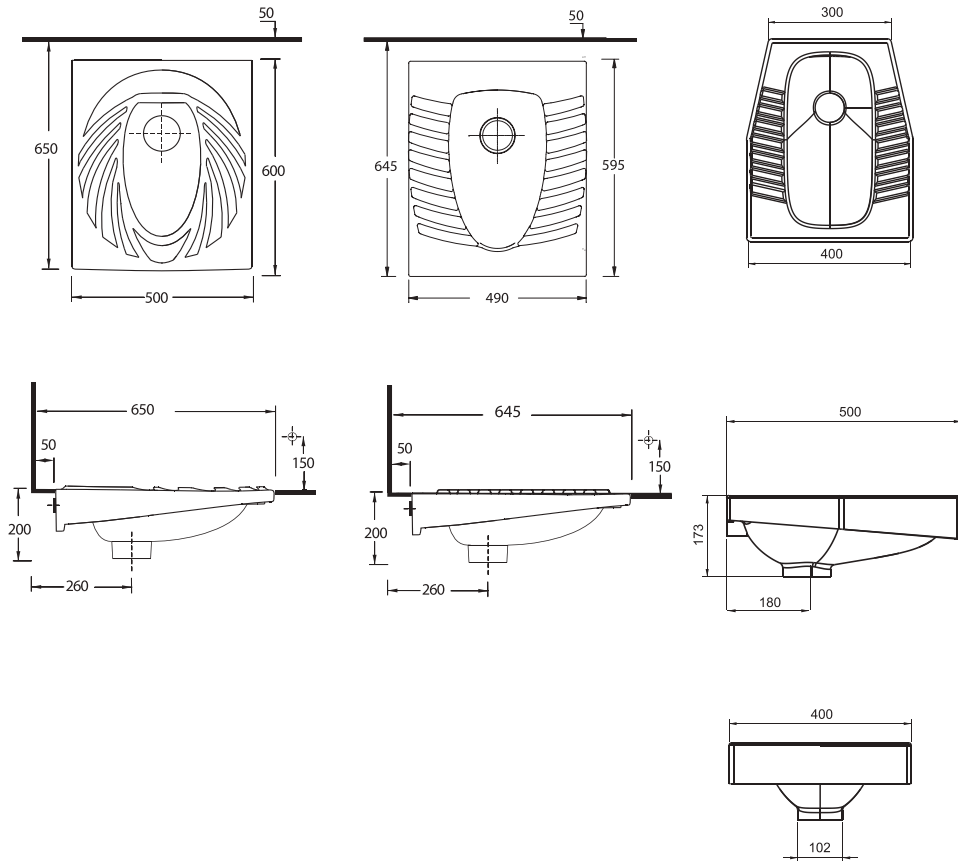

a@uasave

47107
Elipso

Hela Taşı
Arkadan Temiz Su Girişli

İnternal
flushing-back inlet

a@uasave

14107
Era

Hela Taşı
Arkadan Temiz Su Girişli

İnternal
flushing-back inlet

a@uasave

15107
Kapy

Hela Taşı
Arkadan Temiz Su Girişli

İnternal
flushing-back inlet

TEKNİK ÇİZİM | Technical Drawing