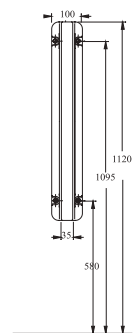

TEKNİK ÇİZİM | Technical Drawing