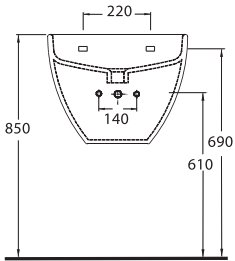

TEKNİK ÇİZİM | Technical Drawing