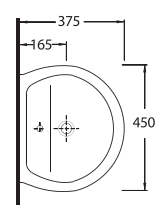

TEKNİK ÇİZİM | Technical Drawing