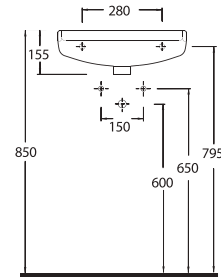

Oval lavabo 20202
yarım ayak ve 60402
tam ayak uyumludur.

Oval washbasin
compatible with 20202
half pedestal and
60402 full pedestal.

Oval lavabo 20202
yarım ayak ve 60402
tam ayak uyumludur.

Oval washbasin
compatible with 20202
half pedestal and
60402 full pedestal.

**91501
LISSA**

Köşeli Lavabo

Cornered Washbasin

**91451
LISSA**

Köşeli Lavabo

Cornered Washbasin

**91351
LISSA**

Köşeli Lavabo

Cornered Washbasin

TEKNİK ÇİZİM | Technical Drawing