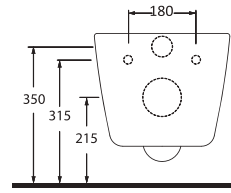

TEKNİK ÇİZİM | Technical Drawing