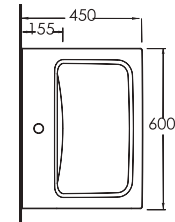

TEKNİK ÇİZİM | Technical Drawing