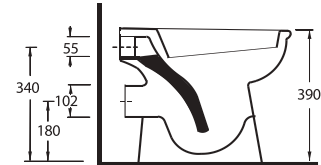

TEKNİK ÇİZİM | Technical Drawing