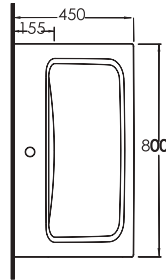

TEKNİK ÇİZİM | Technical Drawing