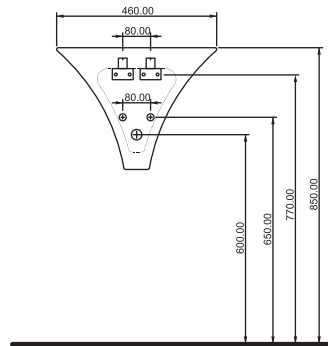

Rimless Wall-mounted
WC compatible with
concealed cistern.

TEKNİK ÇİZİM | Technical Drawing

*Tap Hole Can Be Punctured

RENK ALTERNATİFLERİ | Color Options

Beyaz / White

Siyah / Black

KARINA

Banyoda Yeni Bir Bařlangıç