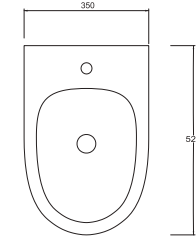

89303
Kanalsız Asma Klozet
Gömme Rezervuar Uyumludur.

Rimless Wall-Mounted WC Pan
compatible
with concealed cistern.

89205
Asma Bide

Wall-mounted Bidet

TEKNİK ÇİZİM | Technical Drawing

FINIKIA

Designed by *Claudio Papa*