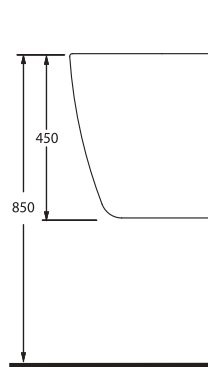

TEKNİK ÇİZİM | Technical Drawing