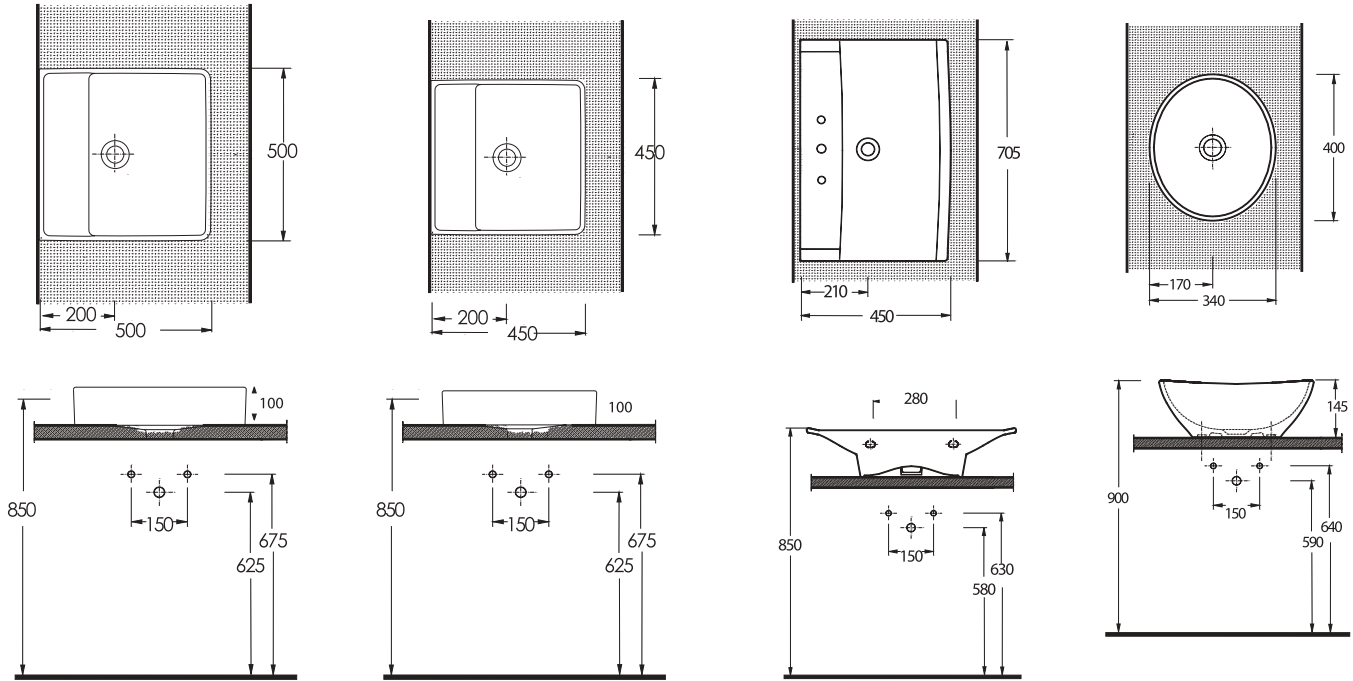

TEKNİK ÇİZİM | Technical Drawing