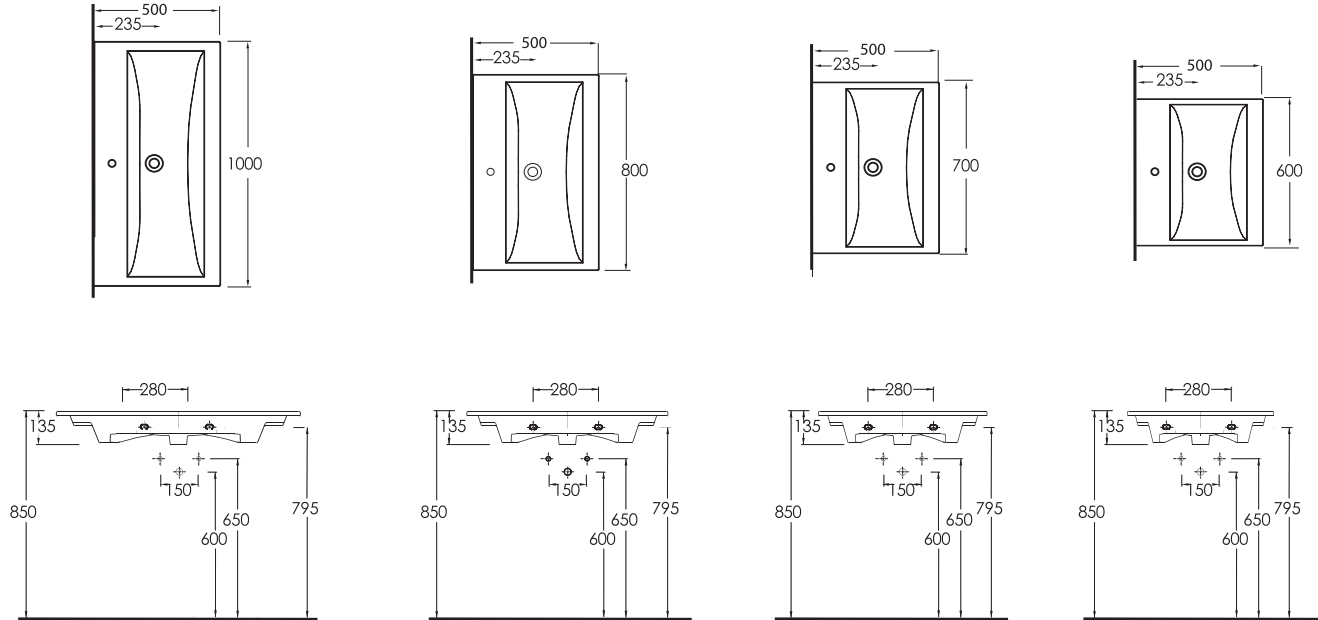

SERİ 1

35011

LAGİNA
100 cm

İnce Bantlı Lavabo
Mobilya uyumludur.

Slim Band Washbasin
compatible with bathroom
furnitures.

35811

LAGİNA
80 cm

İnce Bantlı Lavabo
Mobilya uyumludur.

Slim Band Washbasin
compatible with bathroom
furnitures.

35711

LAGİNA
70 cm

İnce Bantlı Lavabo
Mobilya uyumludur.

Slim Band Washbasin
compatible with bathroom
furnitures.

35611

LAGİNA
60 cm

İnce Bantlı Lavabo
Mobilya uyumludur.

Slim Band Washbasin
compatible with bathroom
furnitures.

TEKNİK ÇİZİM | Technical Drawing