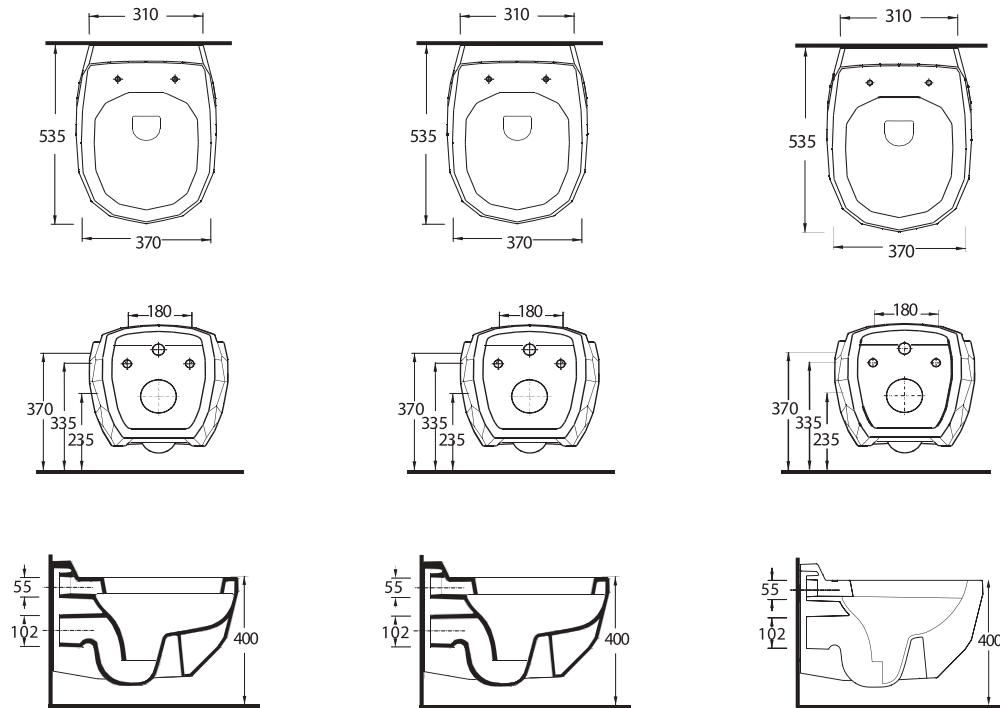

Asma Klozet
Gömme Rezervuar
uyumludur.

Wall-mounted WC
Compatible with
concealed cistern.

Asma Klozet
Gömme Rezervuar
uyumludur.

Wall-mounted WC
Compatible with
concealed cistern.

**Kanalsız Asma
Klozet**
Gömme Rezervuar
uyumludur.

Rimless Wall-mounted
WC Pan compatible with
concealed cistern.

TEKNİK ÇİZİM | Technical Drawing