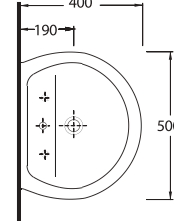

TEKNİK ÇİZİM | Technical Drawing