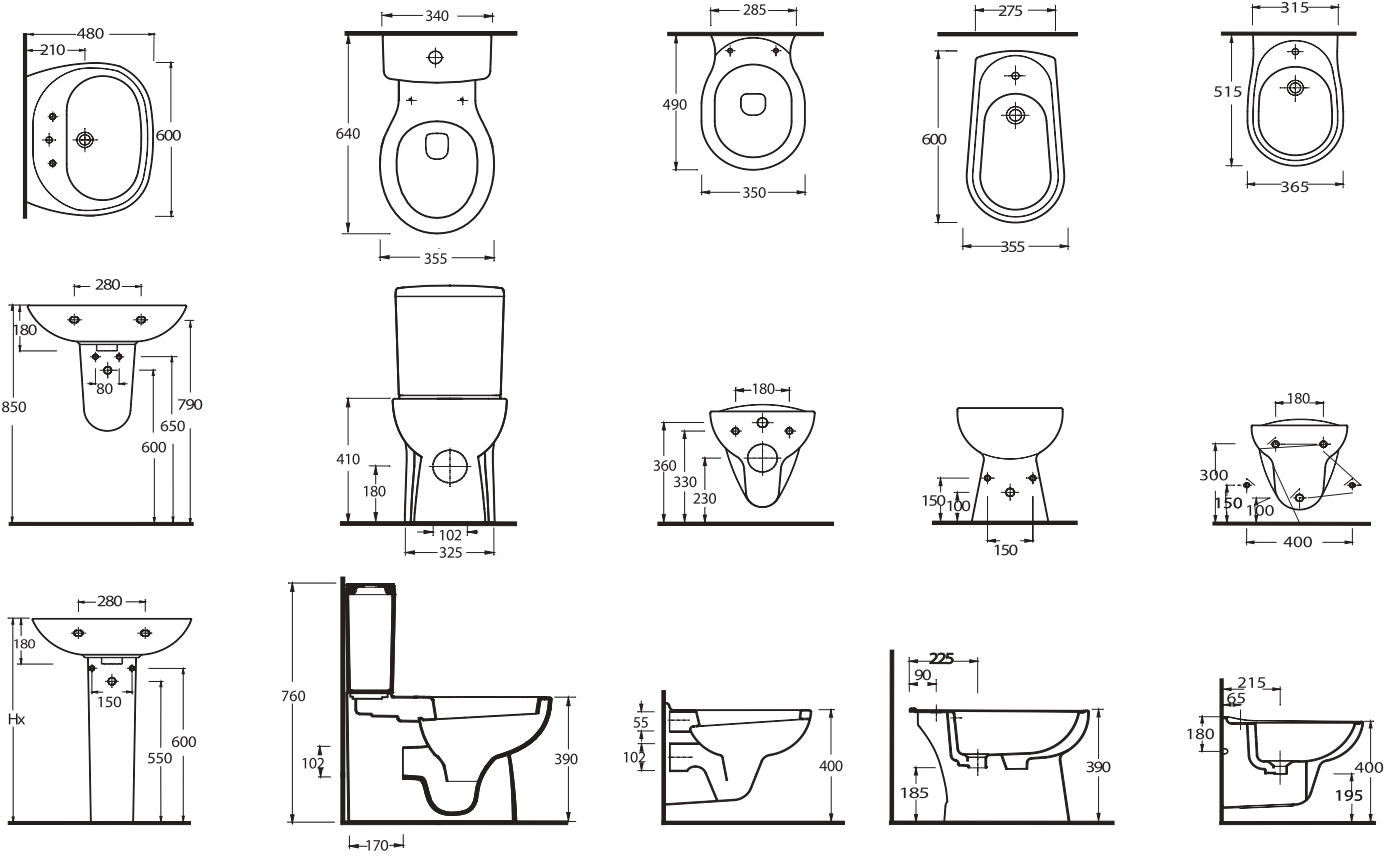

Washbasin
compatible with 60402
full pedestal and 10302
half pedestal.

Back to wall WC Set
Compatible with
12114 cistern.

Wall-mounted WC
Compatible with
concealed cistern

Floor-mounted
Bidet

Wall-mounted
bidet

TEKNİK ÇİZİM | Technical Drawing