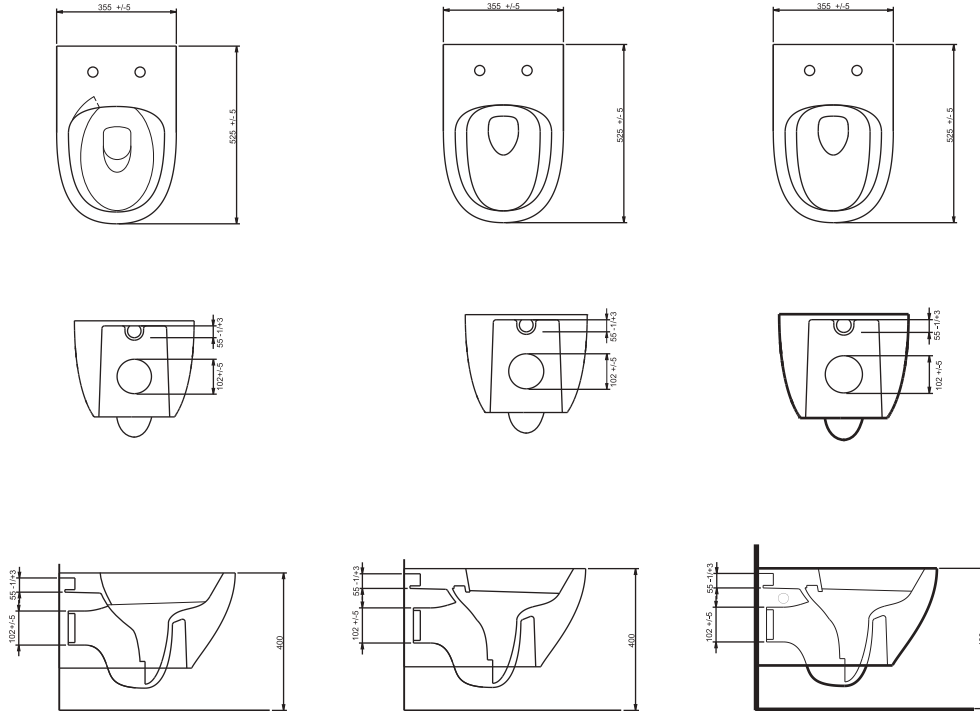

Rimless Wall-mounted WC
compatible with
concealed cistern.

88343
Entegre Taharet
Musluklu Kanalsız
Asma Klozet
Gömme rezervuar
uyumludur.

Rimless Wall-mounted
WC Pan Integrated Bidet
Faucet

TEKNİK ÇİZİM | Technical Drawing