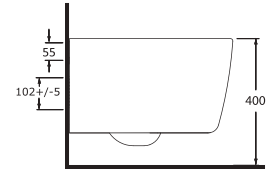

TEKNİK ÇİZİM | Technical Drawing