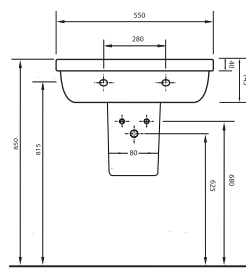

Oval lavabo 20202
yarım ayak ve 60402
tam ayak uyumludur.

Oval washbasin
compatible with 20202
half pedestal and
60402 full pedestal.

Oval lavabo 20202
yarım ayak ve 60402
tam ayak uyumludur.

Oval washbasin
compatible with 20202
half pedestal and
60402 full pedestal.

**91501
LISSA**

Köşeli Lavabo

Cornered Washbasin

**91451
LISSA**

Köşeli Lavabo

Cornered Washbasin

**91351
LISSA**

Köşeli Lavabo

Cornered Washbasin

TEKNİK ÇİZİM | Technical Drawing