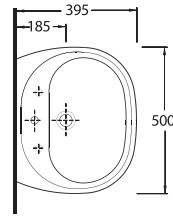

TEKNİK ÇİZİM | Technical Drawing