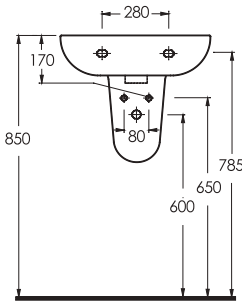

TEKNİK ÇİZİM | Technical Drawing