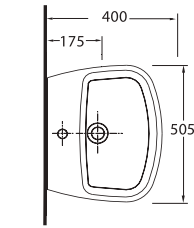

TEKNİK ÇİZİM | Technical Drawing