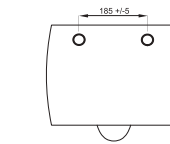

89303
Kanalsız Asma Klozet
Gömme Rezervuar Uyumludur.

Rimless Wall-Mounted WC Pan
compatible
with concealed cistern.

89205
Asma Bide

Wall-mounted Bidet

TEKNİK ÇİZİM | Technical Drawing

FINIKIA

Designed by *Claudio Papa*