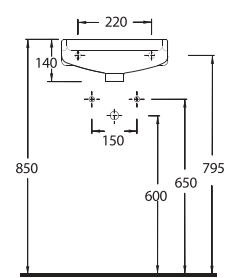

Oval lavabo 20202
yarım ayak ve 60402
tam ayak uyumludur.

Oval washbasin
compatible with 20202
half pedestal and
60402 full pedestal.

Oval lavabo 20202
yarım ayak ve 60402
tam ayak uyumludur.

Oval washbasin
compatible with 20202
half pedestal and
60402 full pedestal.

**91501
LISSA**

Köşeli Lavabo

Cornered Washbasin

**91451
LISSA**

Köşeli Lavabo

Cornered Washbasin

**91351
LISSA**

Köşeli Lavabo

Cornered Washbasin

TEKNİK ÇİZİM | Technical Drawing