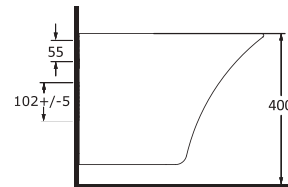

Rimless Wall-mounted
WC compatible with
concealed cistern.

TEKNİK ÇİZİM | Technical Drawing

*Tap Hole Can Be Punctured

RENK ALTERNATİFLERİ | Color Options

Beyaz / White

Siyah / Black

KARINA

Banyoda Yeni Bir Bařlangıç