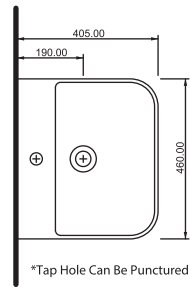

Rimless Wall-mounted
WC compatible with
concealed cistern.

TEKNİK ÇİZİM | Technical Drawing

*Tap Hole Can Be Punctured

RENK ALTERNATİFLERİ | Color Options

Beyaz / White

Siyah / Black

KARINA

Banyoda Yeni Bir Bařlangıç