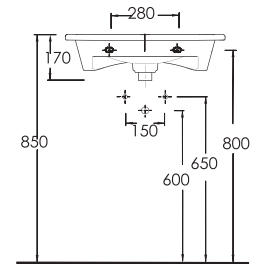

TEKNİK ÇİZİM | Technical Drawing