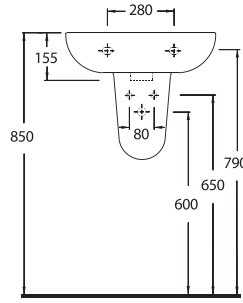

TEKNİK ÇİZİM | Technical Drawing