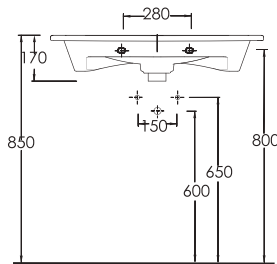

TEKNİK ÇİZİM | Technical Drawing