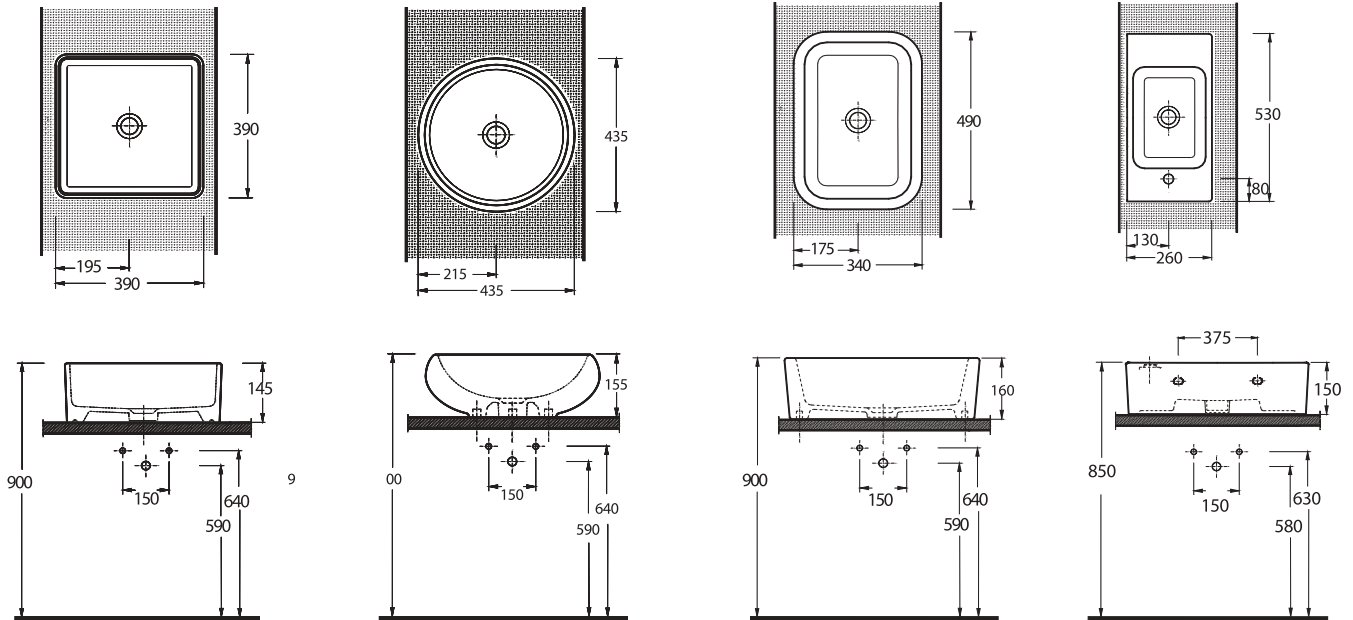

Lavabo
Banyo mobilyası uyumludur.

Washbasin Compatible
with bathroom
furnitures.

Lavabo
Banyo mobilyası uyumludur.

Washbasin Compatible
with bathroom
furnitures.

Lavabo
Banyo mobilyası uyumludur.

Washbasin Compatible
with bathroom
furnitures.

Lavabo
Banyo mobilyası uyumludur.

Washbasin Compatible
with bathroom
furnitures.

TEKNİK ÇİZİM | Technical Drawing