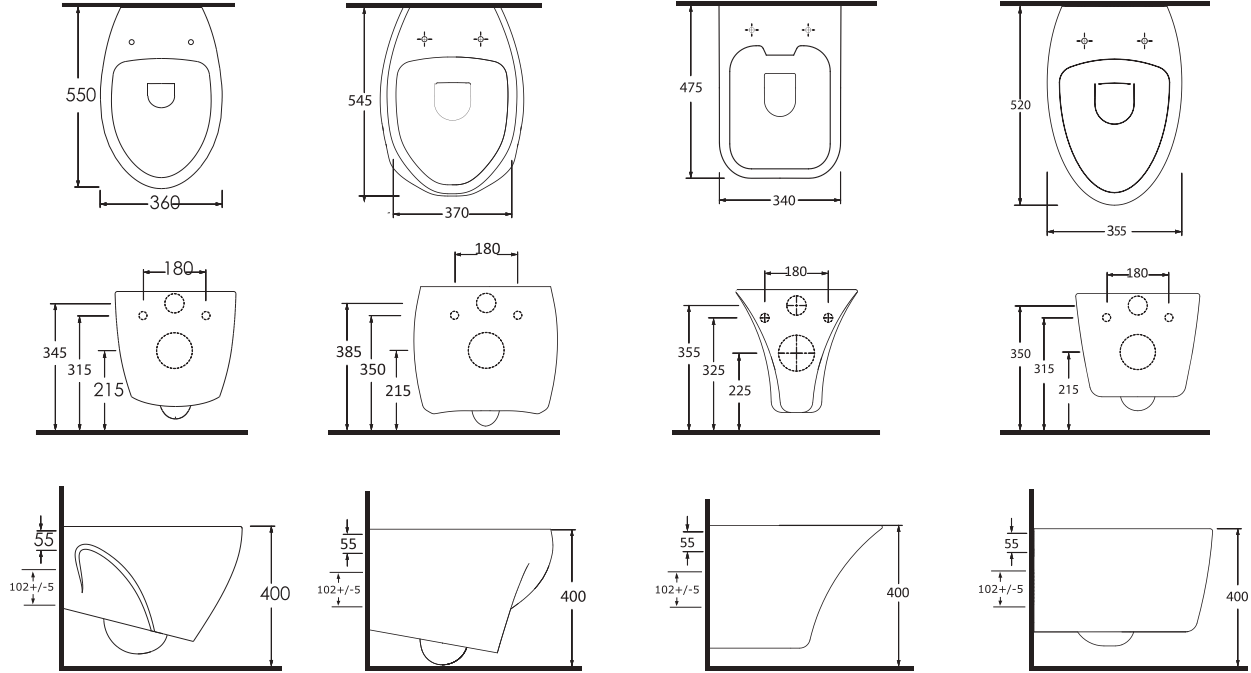

Rimless Wall-mounted
WC Compatible with
concealed cistern.

**64303
KARİNA**

Asma Klozet
Gömme Rezervuar uyumludur.

Wall-mounted WC
Compatible with
concealed cistern.

TEKNİK ÇİZİM | Technical Drawing

87303
DIAMAS