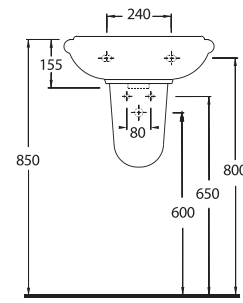

TEKNİK ÇİZİM | Technical Drawing