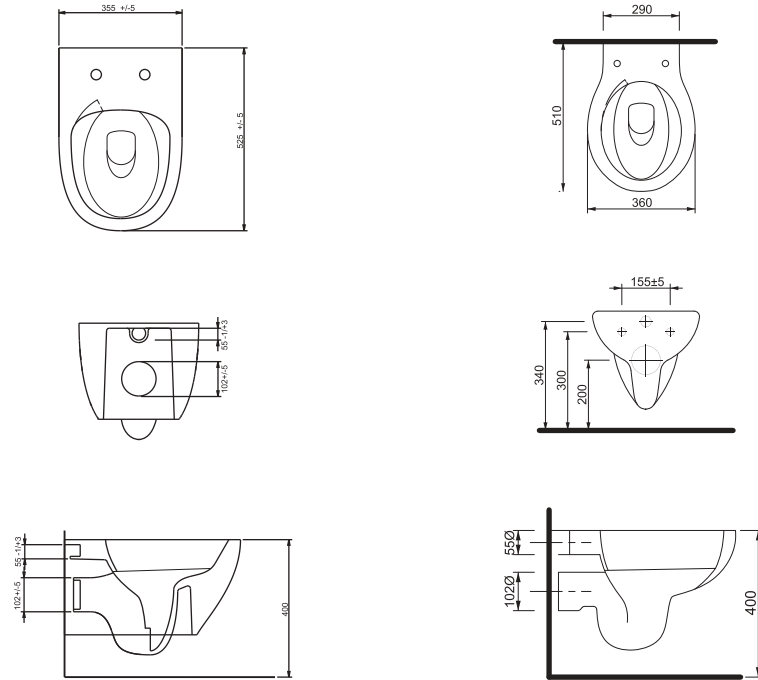

Spinflush Wall-mounted WC
compatible with
concealed cistern.

Spinflush Wall-mounted WC
compatible with
concealed cistern.

TEKNİK ÇİZİM | Technical Drawing