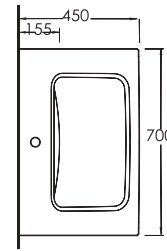

TEKNİK ÇİZİM | Technical Drawing