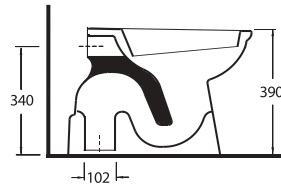

TEKNİK ÇİZİM | Technical Drawing