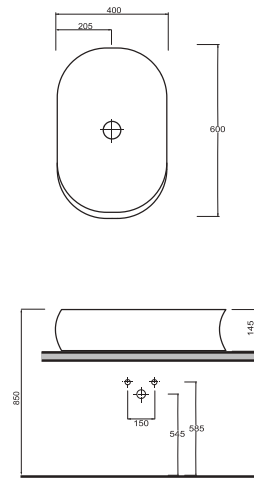

89303
Kanalsız Asma Klozet
Gömme Rezervuar Uyumludur.

Rimless Wall-Mounted WC Pan
compatible
with concealed cistern.

89205
Asma Bide

Wall-mounted Bidet

TEKNİK ÇİZİM | Technical Drawing

FINIKIA

Designed by *Claudio Papa*