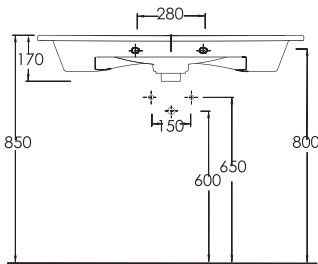

TEKNİK ÇİZİM | Technical Drawing