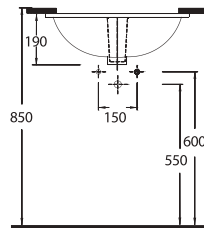

Oval
Undercounter
Washbasin

**91531
PINARA**

Oval
Tezgah Altı Lavabo
53,5 x 44,5 cm

Oval
Undercounter
Washbasin

**91461
PINARA**

Oval
Tezgah Altı Lavabo
46,5 x 37 cm

Oval
Undercounter
Washbasin

TEKNİK ÇİZİM | Technical Drawing