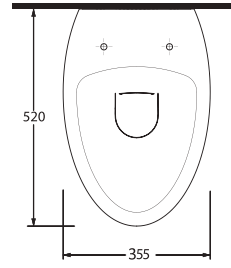

TEKNİK ÇİZİM | Technical Drawing