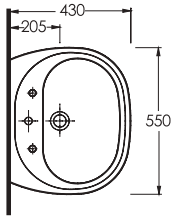

TEKNİK ÇİZİM | Technical Drawing