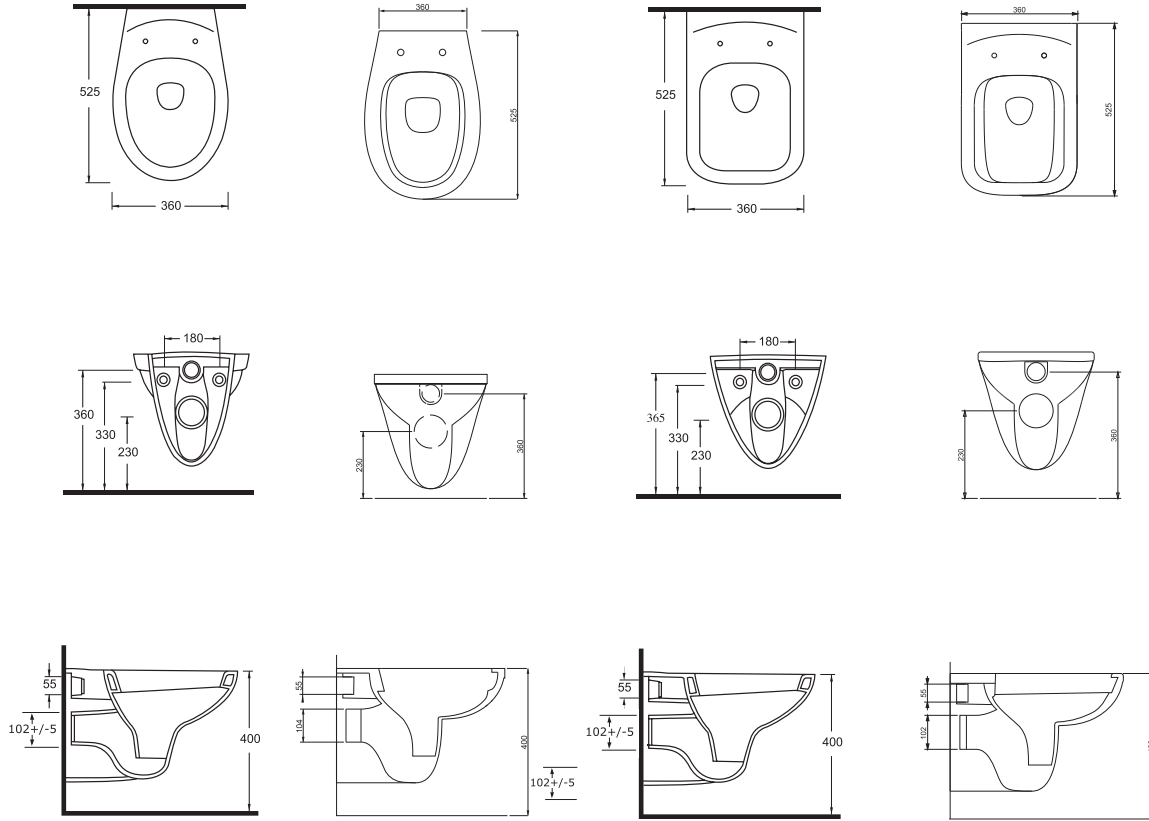

Asma Klozet
Gömme Rezervuar
uyumludur.

Wall-mounted WC
Compatible with
concealed cistern.

Kanalsız Asma WC
Gömme Rezervuar
uyumludur.

Era Rimless Wall
Hung WC Pan.
Compatible with
concealed cistern.

Asma Klozet
Gömme Rezervuar
uyumludur.

Wall-mounted WC
Compatible with
concealed cistern.

Kanalsız Asma WC
Gömme Rezervuar
uyumludur.

Olymos Rimless
Wall Hung WC Pan.
Compatible with
concealed cistern.

TEKNİK ÇİZİM | Technical Drawing