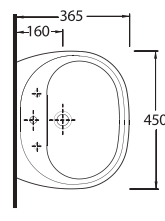

TEKNİK ÇİZİM | Technical Drawing