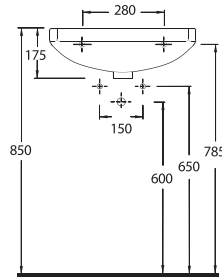

Oval lavabo 20202
yarım ayak ve 60402
tam ayak uyumludur.

Oval washbasin
compatible with 20202
half pedestal and
60402 full pedestal.

Oval lavabo 20202
yarım ayak ve 60402
tam ayak uyumludur.

Oval washbasin
compatible with 20202
half pedestal and
60402 full pedestal.

**91501
LISSA**

Köşeli Lavabo

Cornered Washbasin

**91451
LISSA**

Köşeli Lavabo

Cornered Washbasin

**91351
LISSA**

Köşeli Lavabo

Cornered Washbasin

TEKNİK ÇİZİM | Technical Drawing