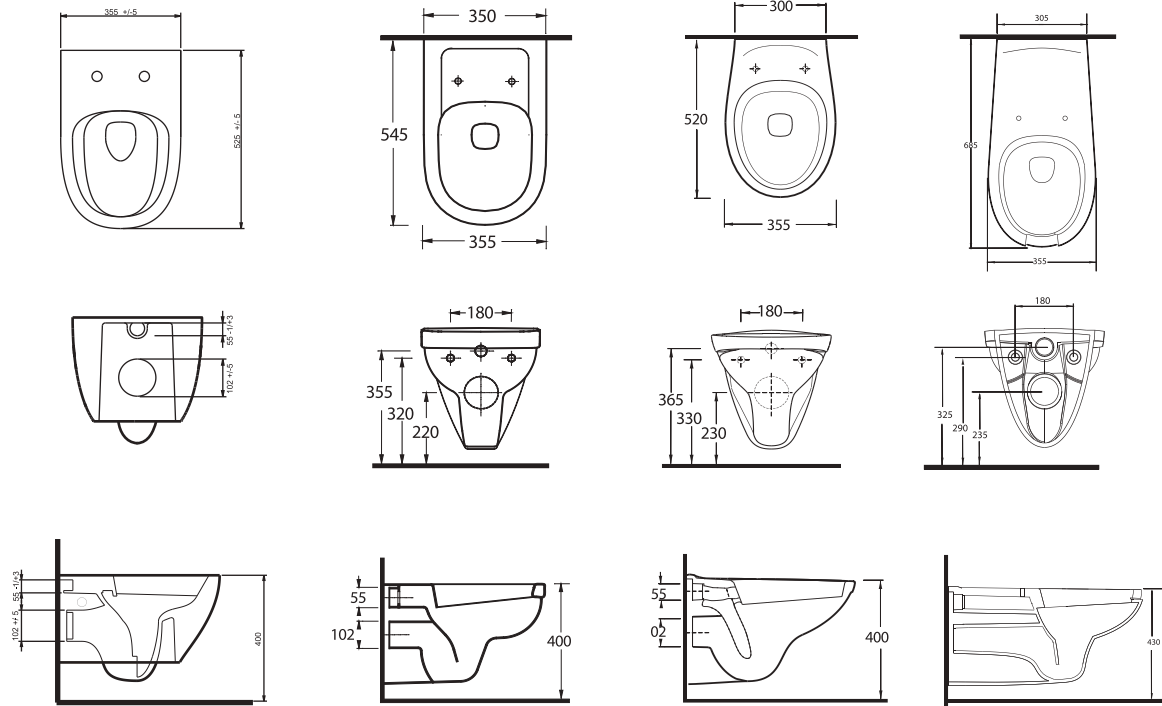

Wall-mounted WC
Compatible with
concealed cistern.

52303
Engelli WC

Asma Klozet

Disabled Wall Hung
WC

TEKNİK ÇİZİM | Technical Drawing

**86303
ALVONA**

Asma Klozet
Gömme Rezervuar
uyumludur.

Wall-mounted WC
Compatible with
concealed cistern.