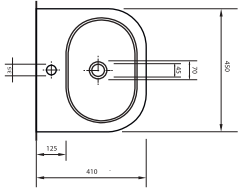

TEKNİK ÇİZİM | Technical Drawing