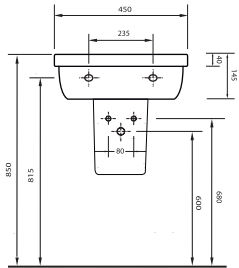

Oval lavabo 20202
yarım ayak ve 60402
tam ayak uyumludur.

Oval washbasin
compatible with 20202
half pedestal and
60402 full pedestal.

Oval lavabo 20202
yarım ayak ve 60402
tam ayak uyumludur.

Oval washbasin
compatible with 20202
half pedestal and
60402 full pedestal.

**91501
LISSA**

Köşeli Lavabo

Cornered Washbasin

**91451
LISSA**

Köşeli Lavabo

Cornered Washbasin

**91351
LISSA**

Köşeli Lavabo

Cornered Washbasin

TEKNİK ÇİZİM | Technical Drawing