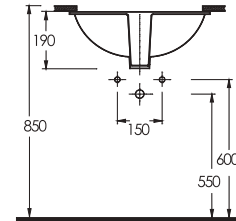

Oval
Undercounter
Washbasin

**91531
PINARA**

Oval
Tezgah Altı Lavabo
53,5 x 44,5 cm

Oval
Undercounter
Washbasin

**91461
PINARA**

Oval
Tezgah Altı Lavabo
46,5 x 37 cm

Oval
Undercounter
Washbasin

TEKNİK ÇİZİM | Technical Drawing