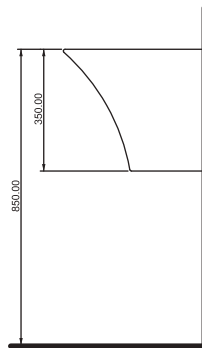

Rimless Wall-mounted
WC compatible with
concealed cistern.

TEKNİK ÇİZİM | Technical Drawing

*Tap Hole Can Be Punctured

RENK ALTERNATİFLERİ | Color Options

Beyaz / White

Siyah / Black

KARINA

Banyoda Yeni Bir Bařlangıç