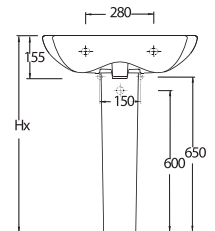

Aquasave Klozetler 6 Litre yerine 4 Litre su ile etkin temizlik sağlar.
Aquasave significantly reduces the water used in flushing from 6 to 4 liters.