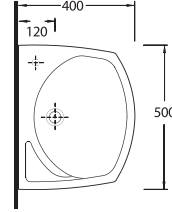

TEKNİK ÇİZİM | Technical Drawing