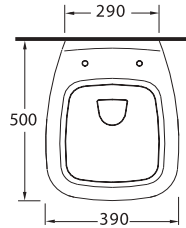

TEKNİK ÇİZİM | Technical Drawing