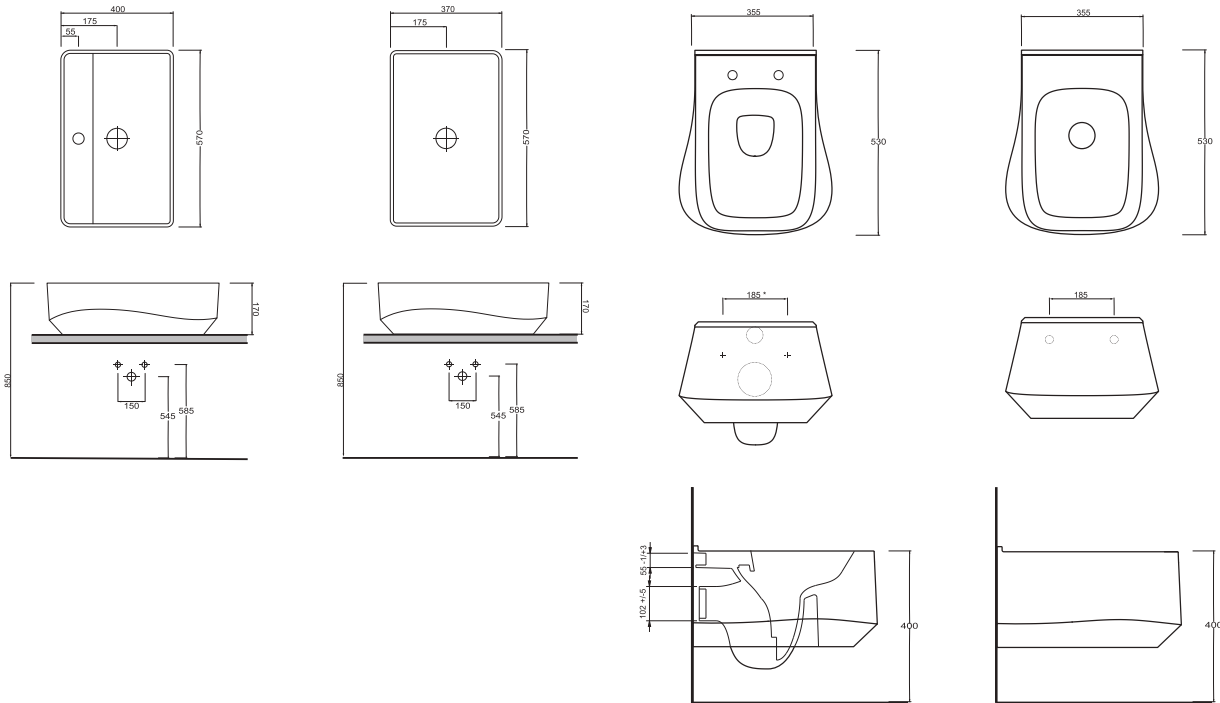

Washbasin with tap hole compatible with bathroom furniture

Washbasin without tap hole compatible with bathroom furniture

Rimless Wall-Mounted WC Pan compatible with concealed cistern.

Wall-Mounted Bidet

TEKNİK ÇİZİM | Technical Drawing