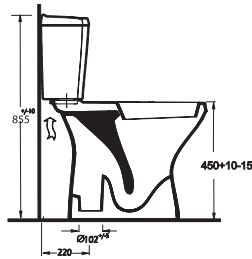

TEKNİK ÇİZİM | Technical Drawing