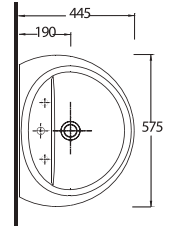

ALIA

53303
Kanalsız Asma WC
Rimless Wall-mounted WC

53561
Lavabo
16302 Yarım Ayak
ve 60402 Tam
Ayak uyumludur.

Washbasin Compatible
with 16302 half pedestal
and 60402 full pedestal.

53561 - 60402
56cm Lavabo - Tam Ayak
Washbasin 56cm -
Full-pedestal