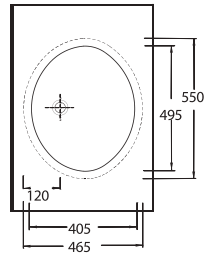

Oval
Undercounter
Washbasin

**91531
PINARA**

Oval
Tezgah Altı Lavabo
53,5 x 44,5 cm

Oval
Undercounter
Washbasin

**91461
PINARA**

Oval
Tezgah Altı Lavabo
46,5 x 37 cm

Oval
Undercounter
Washbasin

TEKNİK ÇİZİM | Technical Drawing