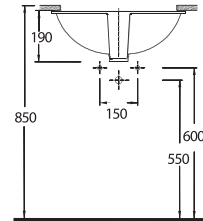

Oval
Undercounter
Washbasin

**91531
PINARA**

Oval
Tezgah Altı Lavabo
53,5 x 44,5 cm

Oval
Undercounter
Washbasin

**91461
PINARA**

Oval
Tezgah Altı Lavabo
46,5 x 37 cm

Oval
Undercounter
Washbasin

TEKNİK ÇİZİM | Technical Drawing