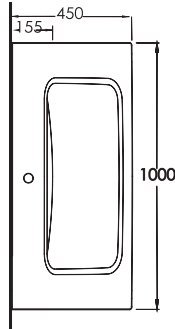

TEKNİK ÇİZİM | Technical Drawing