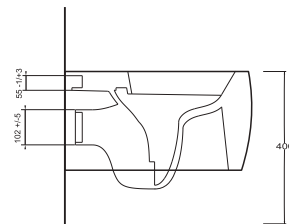

89303
Kanalsız Asma Klozet
Gömme Rezervuar Uyumludur.

Rimless Wall-Mounted WC Pan
compatible
with concealed cistern.

89205
Asma Bide

Wall-mounted Bidet

TEKNİK ÇİZİM | Technical Drawing

FINIKIA

Designed by *Claudio Papa*