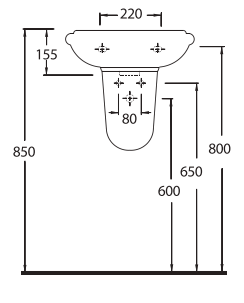

TEKNİK ÇİZİM | Technical Drawing