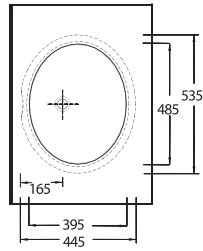

Oval
Undercounter
Washbasin

**91531
PINARA**

Oval
Tezgah Altı Lavabo
53,5 x 44,5 cm

Oval
Undercounter
Washbasin

**91461
PINARA**

Oval
Tezgah Altı Lavabo
46,5 x 37 cm

Oval
Undercounter
Washbasin

TEKNİK ÇİZİM | Technical Drawing