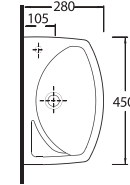

TEKNİK ÇİZİM | Technical Drawing