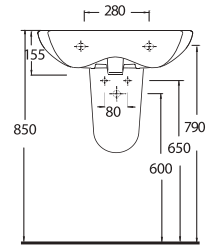

Aquasave Klozetler 6 Litre yerine 4 Litre su ile etkin temizlik sağlar.
Aquasave significantly reduces the water used in flushing from 6 to 4 liters.