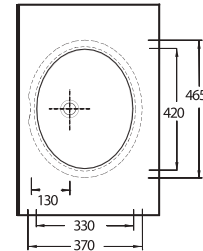

Oval
Undercounter
Washbasin

**91531
PINARA**

Oval
Tezgah Altı Lavabo
53,5 x 44,5 cm

Oval
Undercounter
Washbasin

**91461
PINARA**

Oval
Tezgah Altı Lavabo
46,5 x 37 cm

Oval
Undercounter
Washbasin

TEKNİK ÇİZİM | Technical Drawing