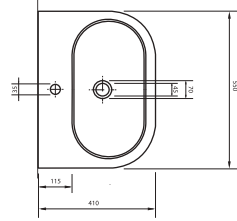

TEKNİK ÇİZİM | Technical Drawing