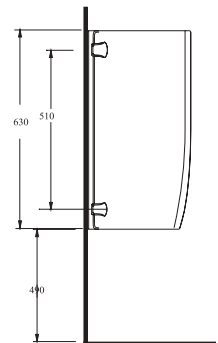

TEKNİK ÇİZİM | Technical Drawing