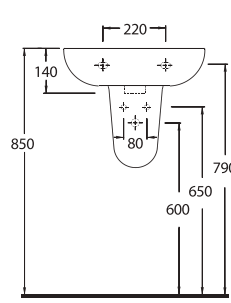

TEKNİK ÇİZİM | Technical Drawing