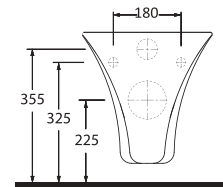

Rimless Wall-mounted
WC compatible with
concealed cistern.

TEKNİK ÇİZİM | Technical Drawing

*Tap Hole Can Be Punctured

RENK ALTERNATİFLERİ | Color Options

Beyaz / White

Siyah / Black

KARINA

Banyoda Yeni Bir Bařlangıç