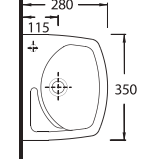

TEKNİK ÇİZİM | Technical Drawing