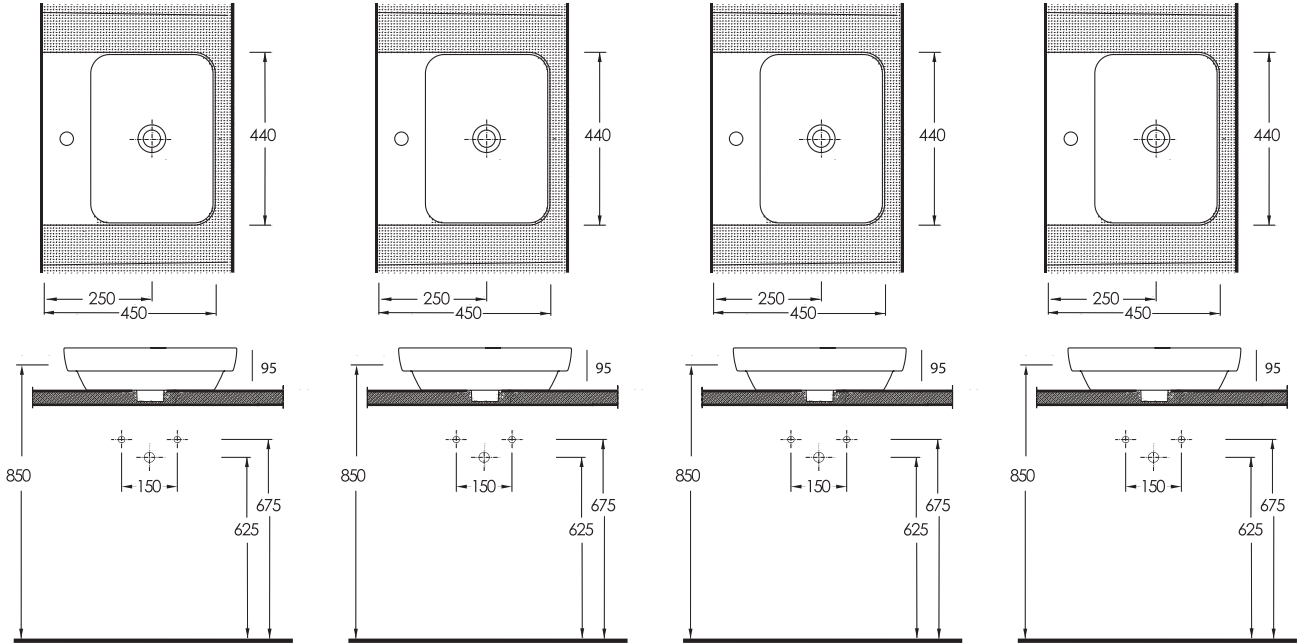

Batarya Delikli Lavabo
Banyo mobilyası uyumludur

Washbasin with tap hole,
compatible with bathroom
furnitures.

Batarya Delikli Lavabo
Banyo mobilyası uyumludur

Washbasin with tap hole,
compatible with bathroom
furnitures.

Batarya Delikli Lavabo
Banyo mobilyası uyumludur

Washbasin with tap hole,
compatible with bathroom
furnitures.

Batarya Delikli Lavabo
Banyo mobilyası uyumludur

Washbasin with tap hole,
compatible with bathroom
furnitures.

TEKNİK ÇİZİM | Technical Drawing