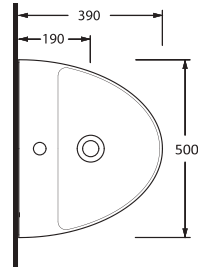

TEKNİK ÇİZİM | Technical Drawing