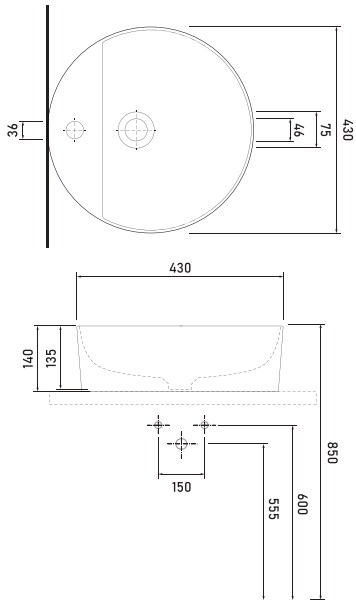

Technical Drawings

vessel basins

31601 ALINDA - 60cm
Washbasin with tap hole
Compatible with
bathroom furnitures.

31801 ALINDA - 80cm
Washbasin with tap hole
Compatible with
bathroom furnitures.

31021 ALINDA - 100cm
Washbasin with tap hole
Compatible with
bathroom furnitures.