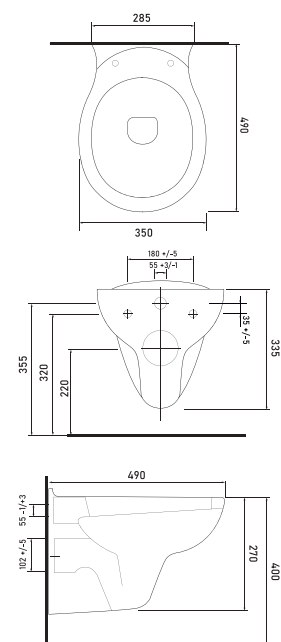

Technical Drawings