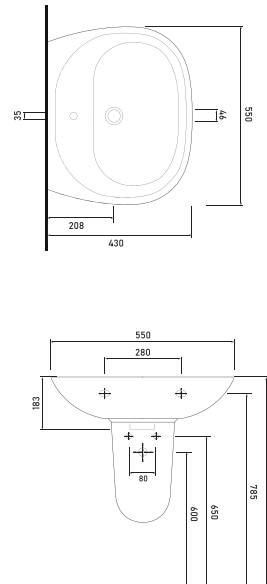

Technical Drawings