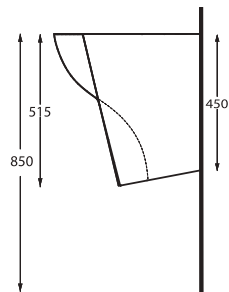

Technical Drawings