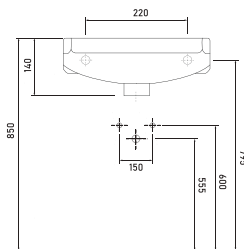

Technical Drawings