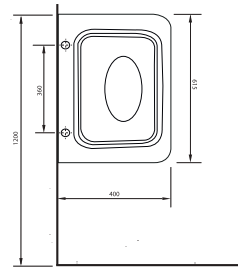

Technical Drawings