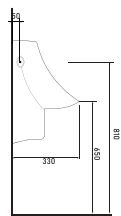

Technical Drawings