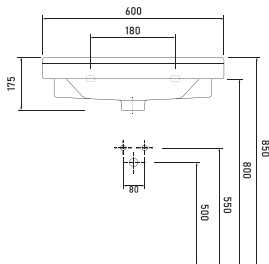

Technical Drawings