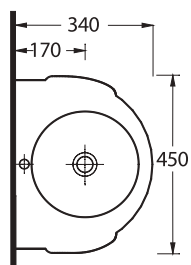

Technical Drawings