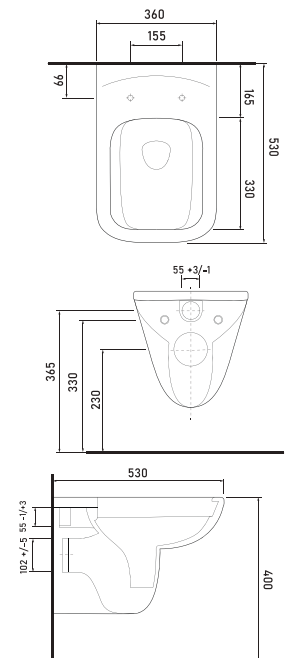

Technical Drawings