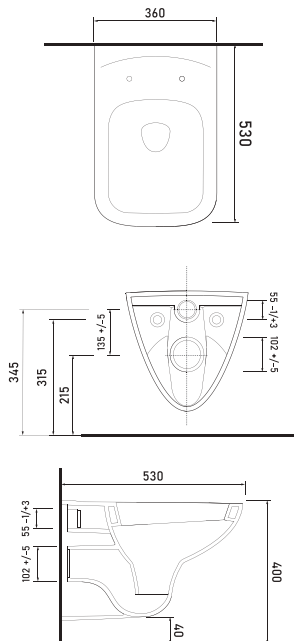

Technical Drawings