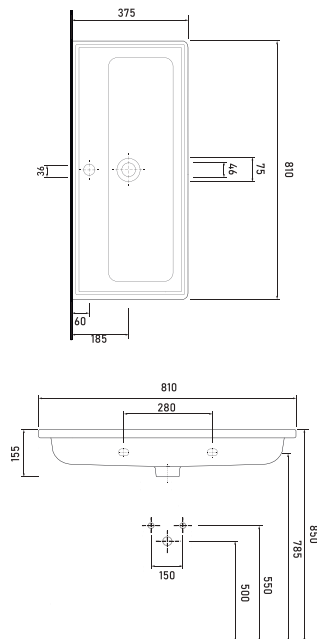

Technical Drawings