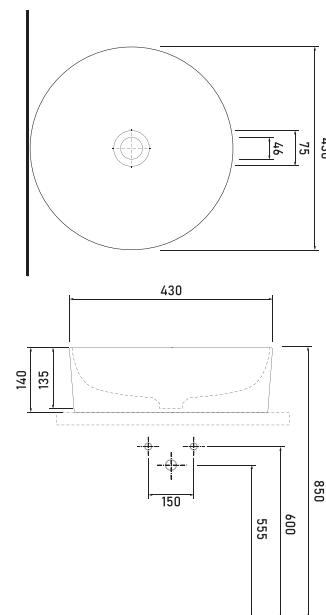

Technical Drawings

88431
Washbasin with tap hole
 Compatible with
 bathroom furnitures.

88451
Washbasin without tap hole
 Compatible with
 bathroom furnitures.

Technical Drawings

88313
Rimless
Wall-Mounted WC