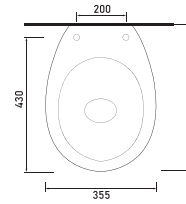

77453 PELLA
Rimless Back to Wall WC

Technical Drawings

single piece closets

91103 PINARA
S-trap
Close Coupled WC

Technical
Drawings

91203 PINARA
P-trap
Close Coupled WC

Technical
Drawings

squatting pan