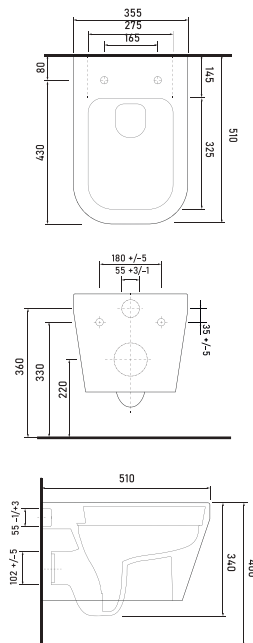

Technical Drawings

81403
Back to Wall WC
 Compatible with
 72224 concealed cistern.

81303
Spinflush
Rimless Wall-Mounted WC

Technical Drawings

TYANA

72551
Washbasin with tap hole
 Compatible with
 78312 half pedestal.