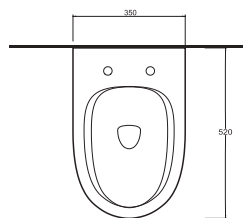

VELERO

89601
Washbasin without tap hole
 Compatible with bathroom furnitures.

89303
Rimless
Wall-Mounted WC

89205
Wall-Mounted Bidet

Technical Drawings

CATAMARAN

2018 WINNER
**EUROPEAN
PRODUCT
DESIGN
AWARD**