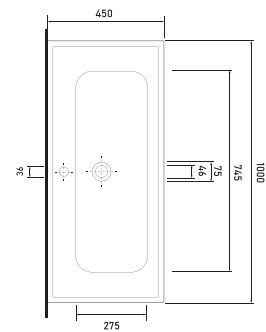

Technical Drawings

vessel basins

31601 ALINDA - 60cm
Washbasin with tap hole
Compatible with
bathroom furnitures.

31801 ALINDA - 80cm
Washbasin with tap hole
Compatible with
bathroom furnitures.

31021 ALINDA - 100cm
Washbasin with tap hole
Compatible with
bathroom furnitures.

Technical Drawings

vessel basins

72601 TYANA - 60 cm
Washbasin with tap hole
Compatible with
bathroom furnitures.

72801 TYANA - 80 cm
Washbasin with tap hole
Compatible with
bathroom furnitures.

72021 TYANA - 100 cm
Washbasin with tap hole
Compatible with
bathroom furnitures.

Technical Drawings

vessel basins

48601 PUNTA - 60cm
Washbasin with tap hole
Compatible with
bathroom furnitures.

48801 PUNTA - 80cm
Washbasin with tap hole
Compatible with
bathroom furnitures.

48021 PUNTA - 100cm
Washbasin with tap hole
Compatible with
bathroom furnitures.

Technical Drawings

vessel basins

93651 KARYA - 65cm
Washbasin with tap hole
Compatible with
bathroom furnitures.

93801 KARYA - 80cm
Washbasin with tap hole
Compatible with
bathroom furnitures.

93021 KARYA - 100cm
Washbasin with tap hole
Compatible with
bathroom furnitures.