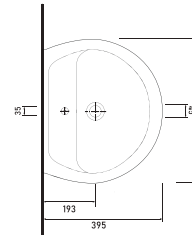

Technical Drawings