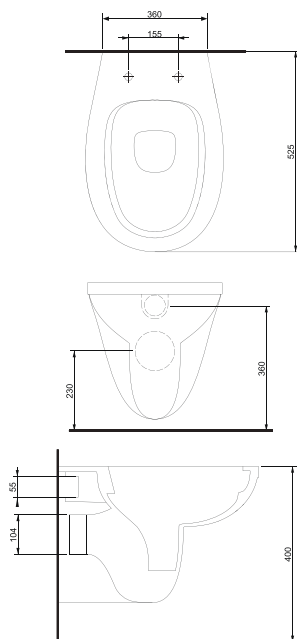

Technical Drawings

10303
Wall-Mounted WC

12403
Back to Wall WC
Compatible with 12114 cistern.

Technical Drawings

ERA

14353
Rimless
Wall-Mounted WC

14363
Rimless
Wall-Mounted WC

Technical Drawings