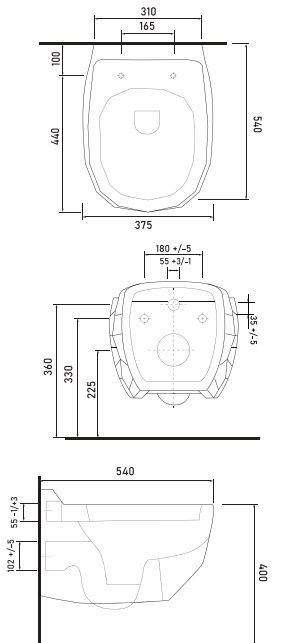

Technical Drawings