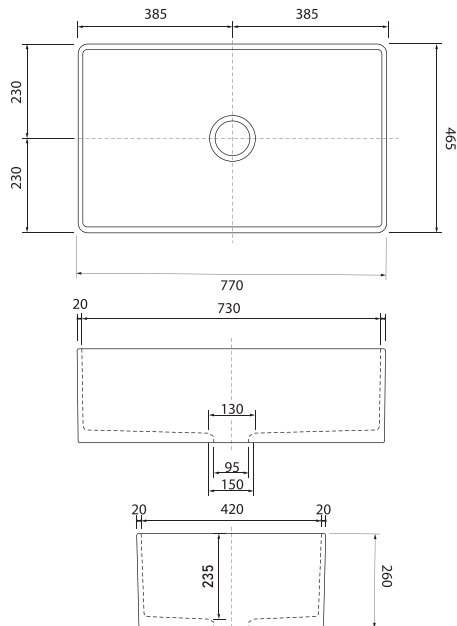

Technical Drawings