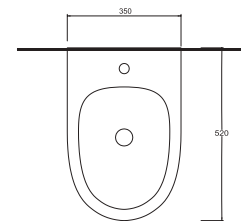

VELERO

89601
Washbasin without tap hole
 Compatible with bathroom furnitures.

89303
Rimless
Wall-Mounted WC

89205
Wall-Mounted Bidet

Technical Drawings

CATAMARAN

2018 WINNER
**EUROPEAN
PRODUCT
DESIGN
AWARD**