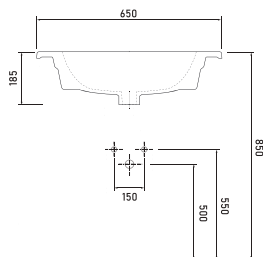

Technical Drawings

vessel basins

48601 PUNTA - 60cm
Washbasin with tap hole
Compatible with
bathroom furnitures.

48801 PUNTA - 80cm
Washbasin with tap hole
Compatible with
bathroom furnitures.

48021 PUNTA - 100cm
Washbasin with tap hole
Compatible with
bathroom furnitures.

Technical Drawings

vessel basins

93651 KARYA - 65cm
Washbasin with tap hole
Compatible with
bathroom furnitures.

93801 KARYA - 80cm
Washbasin with tap hole
Compatible with
bathroom furnitures.

93021 KARYA - 100cm
Washbasin with tap hole
Compatible with
bathroom furnitures.

Technical Drawings

vessel basins

81451 HIERA - 45cm
Washbasin with tap hole
Compatible with
bathroom furnitures.

81561 HIERA - 55cm
Washbasin with tap hole
Compatible with
bathroom furnitures.

78621 TEOS - 61cm
Washbasin with tap hole
Compatible with
bathroom furnitures.