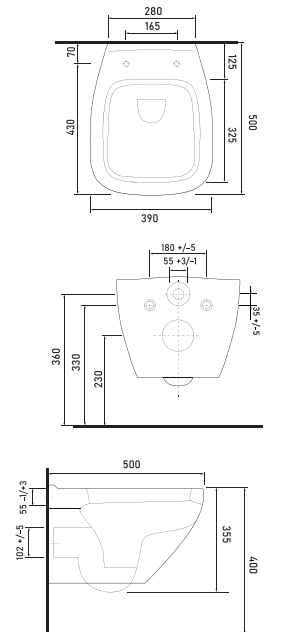

ALVONA

86511
Monoblock Wall-Hung
Washbasin

86303
Wall-Mounted WC

Technical Drawings

DROPIA

82323
Wall-Mounted WC

82393
Rimless
Wall-Mounted WC

Technical Drawings