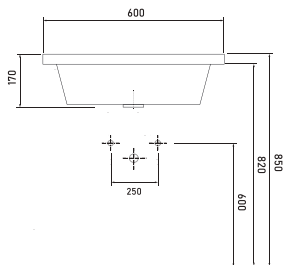

Technical Drawings