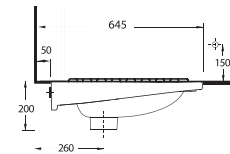

Technical
Drawings