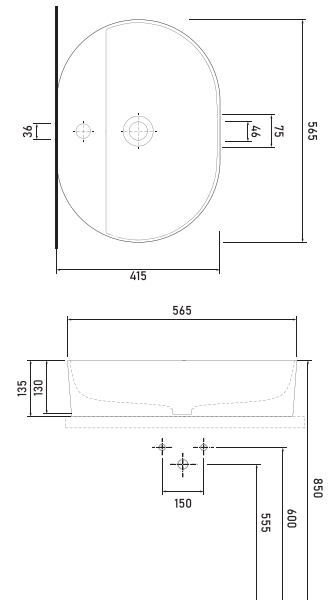

Technical Drawings

vessel basins

31601 ALINDA - 60cm
Washbasin with tap hole
Compatible with
bathroom furnitures.

31801 ALINDA - 80cm
Washbasin with tap hole
Compatible with
bathroom furnitures.

31021 ALINDA - 100cm
Washbasin with tap hole
Compatible with
bathroom furnitures.