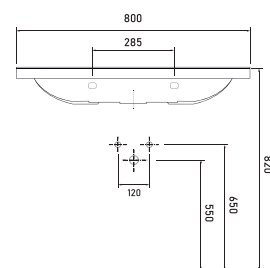

Technical Drawings

vessel basins

72601 TYANA - 60 cm
Washbasin with tap hole
Compatible with
bathroom furnitures.

72801 TYANA - 80 cm
Washbasin with tap hole
Compatible with
bathroom furnitures.

72021 TYANA - 100 cm
Washbasin with tap hole
Compatible with
bathroom furnitures.

Technical Drawings

vessel basins

48601 PUNTA - 60cm
Washbasin with tap hole
Compatible with
bathroom furnitures.

48801 PUNTA - 80cm
Washbasin with tap hole
Compatible with
bathroom furnitures.

48021 PUNTA - 100cm
Washbasin with tap hole
Compatible with
bathroom furnitures.

Technical Drawings

vessel basins

93651 KARYA - 65cm
Washbasin with tap hole
Compatible with
bathroom furnitures.

93801 KARYA - 80cm
Washbasin with tap hole
Compatible with
bathroom furnitures.

93021 KARYA - 100cm
Washbasin with tap hole
Compatible with
bathroom furnitures.