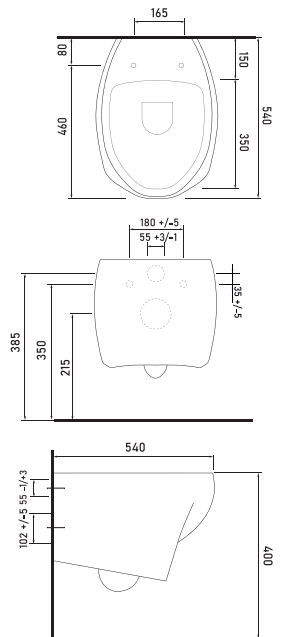

Technical Drawings