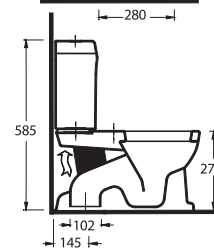

Technical Drawings