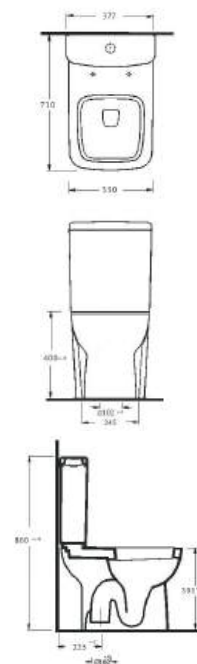

Technical Drawings