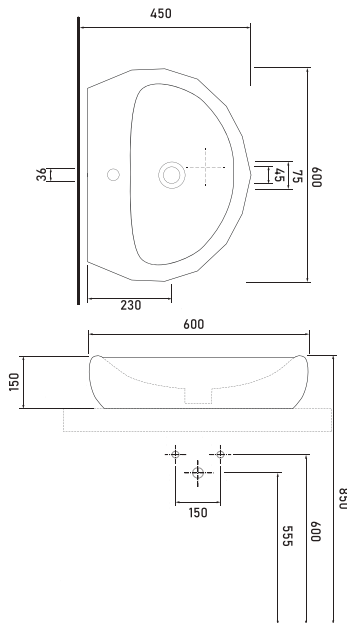

Technical Drawings