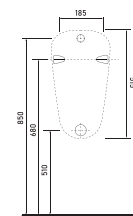

Technical Drawings