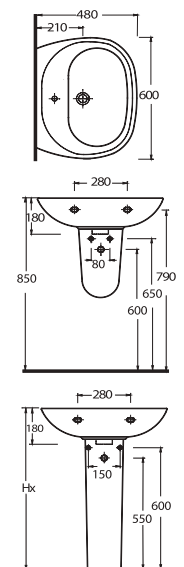

Technical Drawings