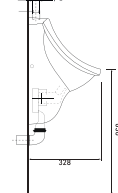

Technical Drawings