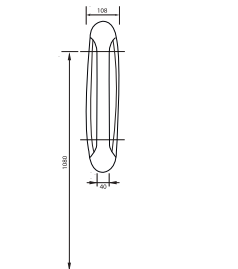

Technical Drawings