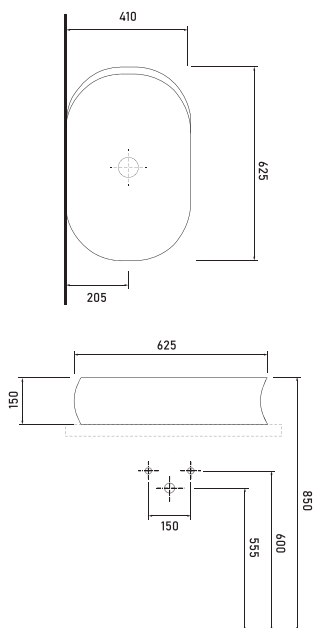

VELERO

89601
Washbasin without tap hole
 Compatible with bathroom furnitures.

89303
Rimless
Wall-Mounted WC

89205
Wall-Mounted Bidet

Technical Drawings

CATAMARAN

2018 WINNER
**EUROPEAN
PRODUCT
DESIGN
AWARD**