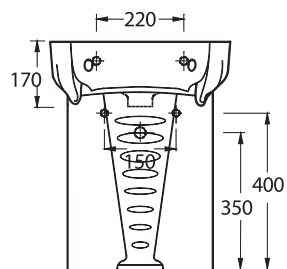

Technical Drawings