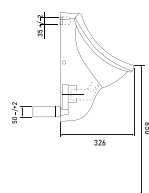

Technical Drawings