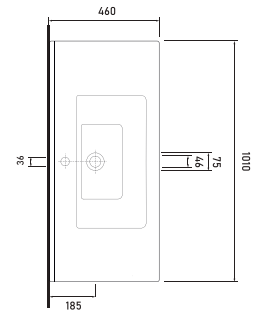

Technical Drawings

vessel basins

31601 ALINDA - 60cm
Washbasin with tap hole
Compatible with
bathroom furnitures.

31801 ALINDA - 80cm
Washbasin with tap hole
Compatible with
bathroom furnitures.

31021 ALINDA - 100cm
Washbasin with tap hole
Compatible with
bathroom furnitures.

Technical Drawings

vessel basins

72601 TYANA - 60 cm
Washbasin with tap hole
Compatible with
bathroom furnitures.

72801 TYANA - 80 cm
Washbasin with tap hole
Compatible with
bathroom furnitures.

72021 TYANA - 100 cm
Washbasin with tap hole
Compatible with
bathroom furnitures.