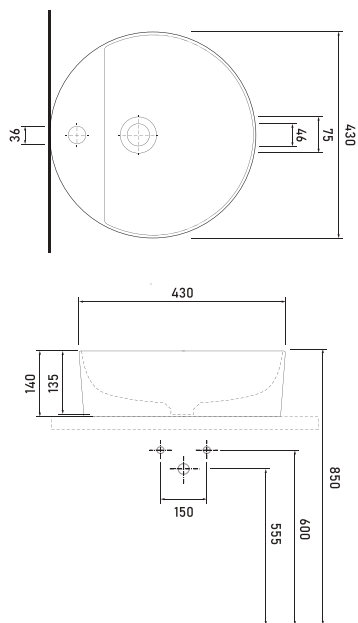

Technical Drawings

88431
Washbasin with tap hole
 Compatible with
 bathroom furnitures.

88451
Washbasin without tap hole
 Compatible with
 bathroom furnitures.

Technical Drawings

88313
Rimless
Wall-Mounted WC