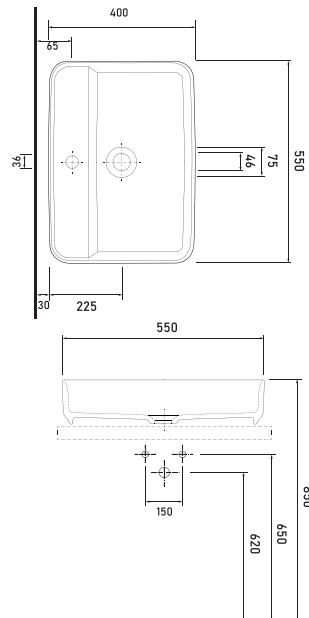

Technical Drawings