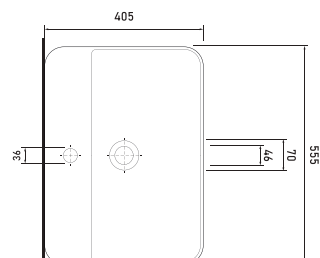

Technical Drawings