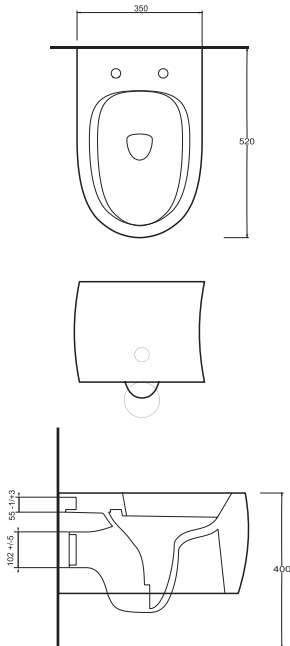

Technical Drawings