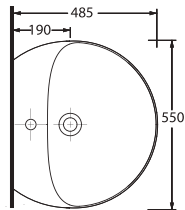

Technical Drawings