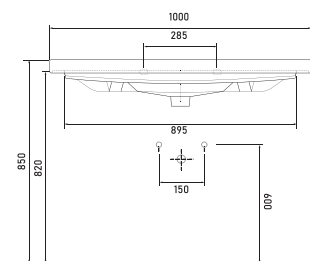

Technical Drawings