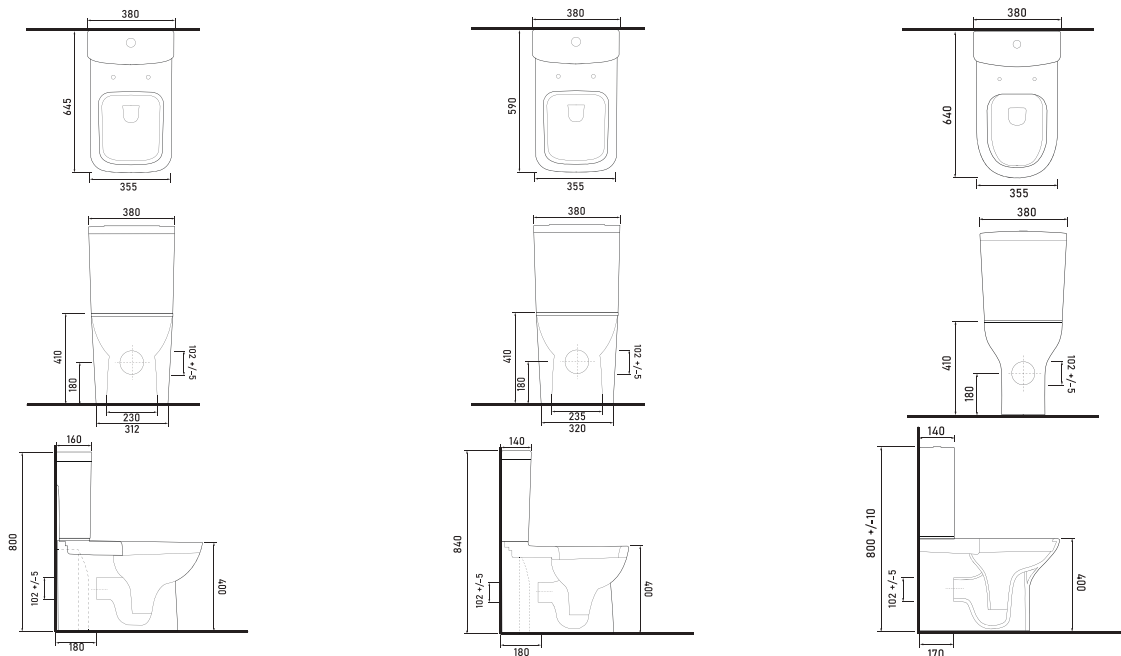

Technical Drawings