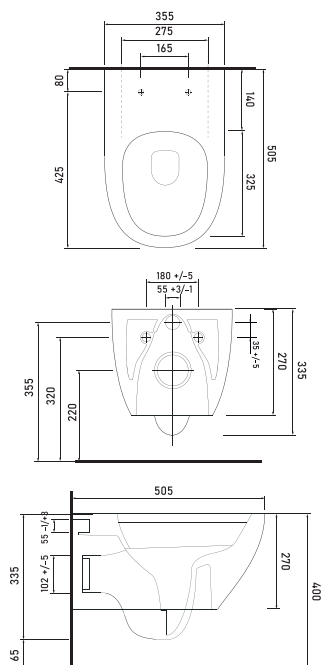

Technical Drawings