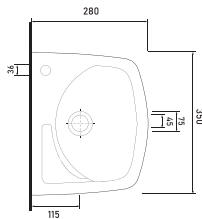

Technical Drawings