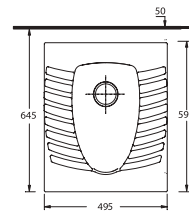

Technical
Drawings