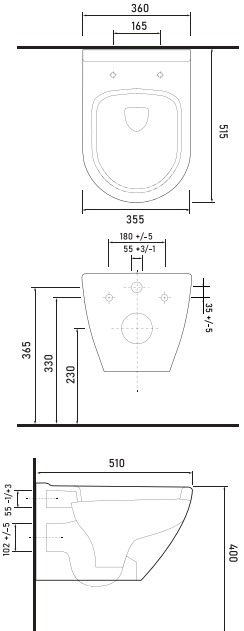

Technical Drawings