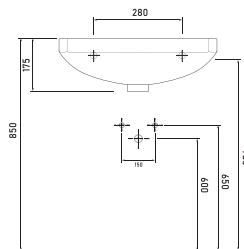

Technical Drawings