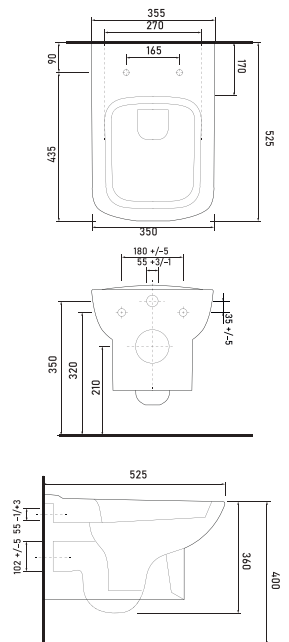

Technical Drawings