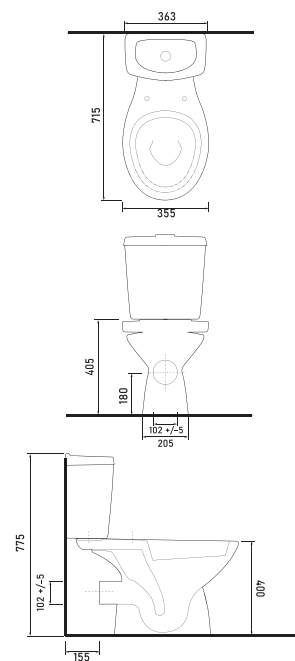

Technical Drawings