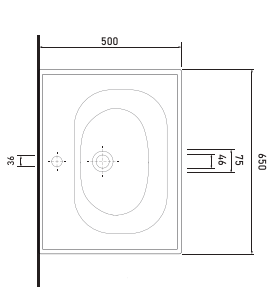

Technical Drawings

vessel basins

72601 TYANA - 60 cm
Washbasin with tap hole
Compatible with
bathroom furnitures.

72801 TYANA - 80 cm
Washbasin with tap hole
Compatible with
bathroom furnitures.

72021 TYANA - 100 cm
Washbasin with tap hole
Compatible with
bathroom furnitures.

Technical Drawings

vessel basins

48601 PUNTA - 60cm
Washbasin with tap hole
Compatible with
bathroom furnitures.

48801 PUNTA - 80cm
Washbasin with tap hole
Compatible with
bathroom furnitures.

48021 PUNTA - 100cm
Washbasin with tap hole
Compatible with
bathroom furnitures.

Technical Drawings

vessel basins

93651 KARYA - 65cm
Washbasin with tap hole
Compatible with
bathroom furnitures.

93801 KARYA - 80cm
Washbasin with tap hole
Compatible with
bathroom furnitures.

93021 KARYA - 100cm
Washbasin with tap hole
Compatible with
bathroom furnitures.

Technical Drawings

vessel basins

81451 HIERA - 45cm
Washbasin with tap hole
Compatible with
bathroom furnitures.

81561 HIERA - 55cm
Washbasin with tap hole
Compatible with
bathroom furnitures.

78621 TEOS - 61cm
Washbasin with tap hole
Compatible with
bathroom furnitures.