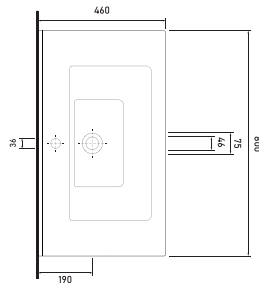

Technical Drawings

vessel basins

31601 ALINDA - 60cm
Washbasin with tap hole
Compatible with
bathroom furnitures.

31801 ALINDA - 80cm
Washbasin with tap hole
Compatible with
bathroom furnitures.

31021 ALINDA - 100cm
Washbasin with tap hole
Compatible with
bathroom furnitures.

Technical Drawings

vessel basins

72601 TYANA - 60 cm
Washbasin with tap hole
Compatible with
bathroom furnitures.

72801 TYANA - 80 cm
Washbasin with tap hole
Compatible with
bathroom furnitures.

72021 TYANA - 100 cm
Washbasin with tap hole
Compatible with
bathroom furnitures.