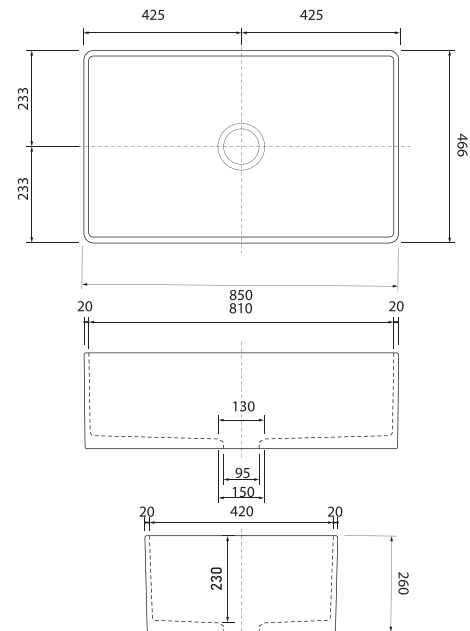

Technical Drawings