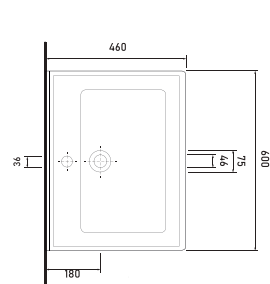

Technical Drawings

vessel basins

31601 ALINDA - 60cm
Washbasin with tap hole
Compatible with
bathroom furnitures.

31801 ALINDA - 80cm
Washbasin with tap hole
Compatible with
bathroom furnitures.

31021 ALINDA - 100cm
Washbasin with tap hole
Compatible with
bathroom furnitures.

Technical Drawings

vessel basins

72601 TYANA - 60 cm
Washbasin with tap hole
Compatible with
bathroom furnitures.

72801 TYANA - 80 cm
Washbasin with tap hole
Compatible with
bathroom furnitures.

72021 TYANA - 100 cm
Washbasin with tap hole
Compatible with
bathroom furnitures.

Technical Drawings

vessel basins

48601 PUNTA - 60cm
Washbasin with tap hole
Compatible with
bathroom furnitures.

48801 PUNTA - 80cm
Washbasin with tap hole
Compatible with
bathroom furnitures.

48021 PUNTA - 100cm
Washbasin with tap hole
Compatible with
bathroom furnitures.