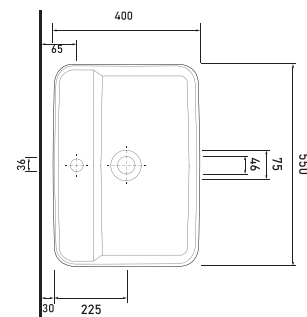

Technical Drawings