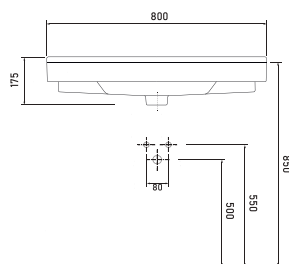

Technical Drawings

vessel basins

31601 ALINDA - 60cm
Washbasin with tap hole
Compatible with
bathroom furnitures.

31801 ALINDA - 80cm
Washbasin with tap hole
Compatible with
bathroom furnitures.

31021 ALINDA - 100cm
Washbasin with tap hole
Compatible with
bathroom furnitures.

Technical Drawings

vessel basins

72601 TYANA - 60 cm
Washbasin with tap hole
Compatible with
bathroom furnitures.

72801 TYANA - 80 cm
Washbasin with tap hole
Compatible with
bathroom furnitures.

72021 TYANA - 100 cm
Washbasin with tap hole
Compatible with
bathroom furnitures.