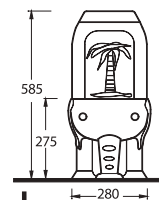

Technical Drawings