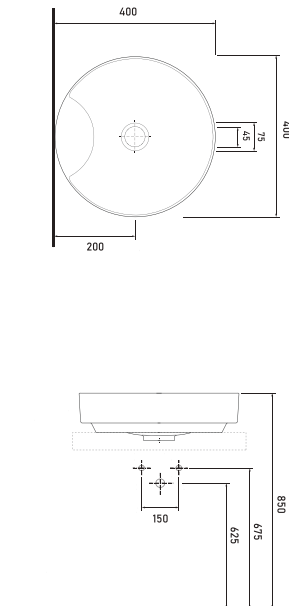

Technical Drawings