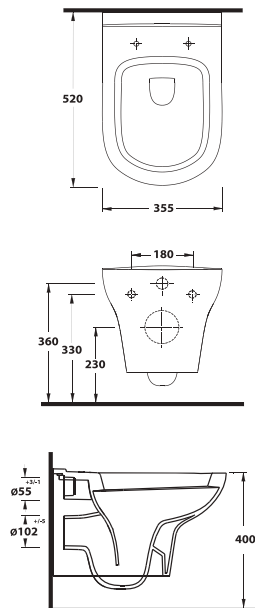

Technical Drawings

PELLA

77303
Wall-Mounted WC

77453
Rimless
Back to Wall WC

Technical Drawings

КАРЬА

15601
Washbasin
 Compatible with 16302
 half pedestal and 15102
 full pedestal.

15103
Close Coupled WC
(S-Trap)
 Compatible with
 15104 cistern.