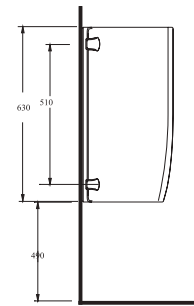

Technical Drawings