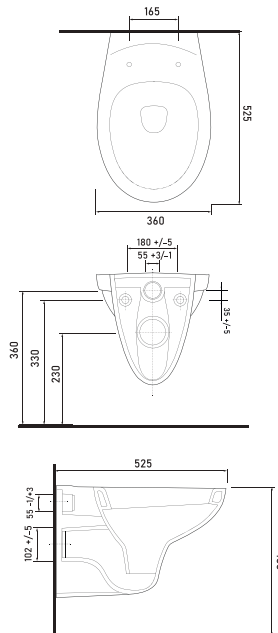

14103
Closed Coupled WC
(S-Trap)
 Compatible with
 14104 cistern.

14303
Wall-Mounted WC

14253
Closed Coupled WC
(P-Trap)
 Compatible with
 14104 cistern.

Technical Drawings

OLYMPOS

39303
Wall-Mounted WC

39353
Rimless
Wall-Mounted WC