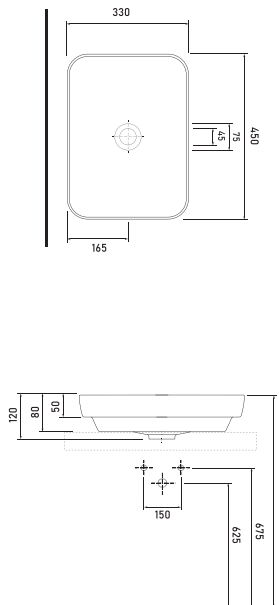

Technical Drawings