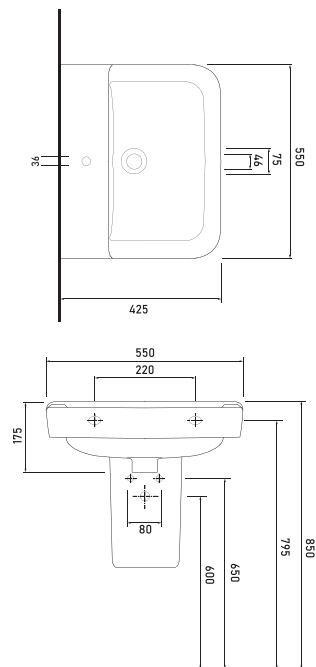

Technical Drawings