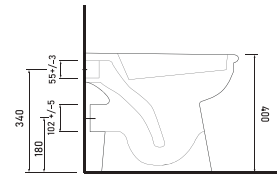

squatting pan