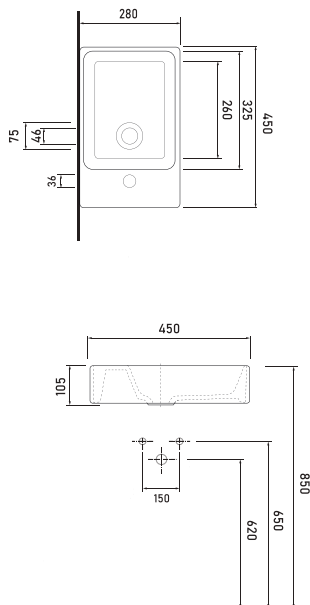

Technical Drawings