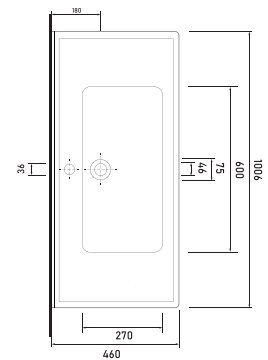

Technical Drawings

vessel basins

31601 ALINDA - 60cm
Washbasin with tap hole
Compatible with
bathroom furnitures.

31801 ALINDA - 80cm
Washbasin with tap hole
Compatible with
bathroom furnitures.

31021 ALINDA - 100cm
Washbasin with tap hole
Compatible with
bathroom furnitures.

Technical Drawings

vessel basins

72601 TYANA - 60 cm
Washbasin with tap hole
Compatible with
bathroom furnitures.

72801 TYANA - 80 cm
Washbasin with tap hole
Compatible with
bathroom furnitures.

72021 TYANA - 100 cm
Washbasin with tap hole
Compatible with
bathroom furnitures.

Technical Drawings

vessel basins

48601 PUNTA - 60cm
Washbasin with tap hole
Compatible with
bathroom furnitures.

48801 PUNTA - 80cm
Washbasin with tap hole
Compatible with
bathroom furnitures.

48021 PUNTA - 100cm
Washbasin with tap hole
Compatible with
bathroom furnitures.