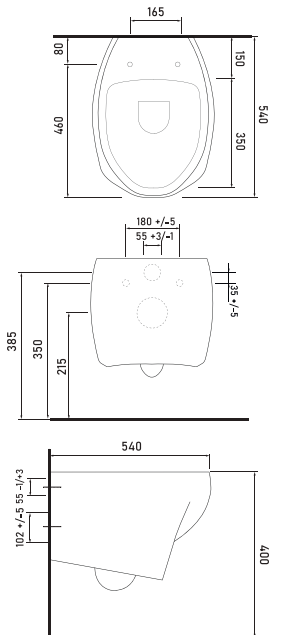

Technical Drawings