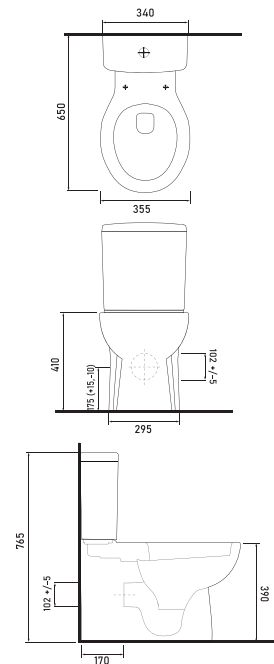

Technical Drawings