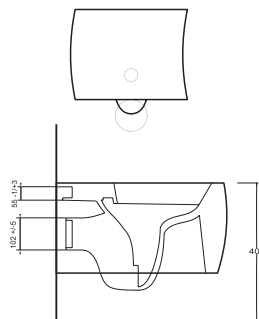

VELERO

89601
Washbasin without tap hole
 Compatible with bathroom furnitures.

89303
Rimless
Wall-Mounted WC

89205
Wall-Mounted Bidet

Technical Drawings

CATAMARAN

2018 WINNER
**EUROPEAN
PRODUCT
DESIGN
AWARD**