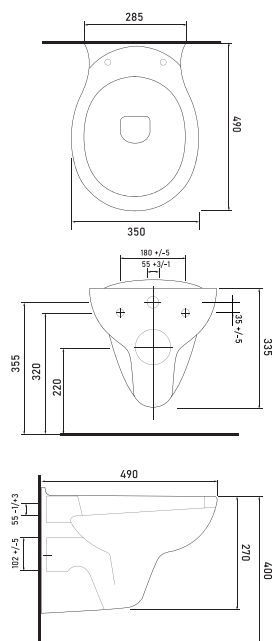

Technical Drawings

10303
Wall-Mounted WC

12403
Back to Wall WC
Compatible with 12114 cistern.

Technical Drawings

ERA

14353
Rimless
Wall-Mounted WC

14363
Rimless
Wall-Mounted WC

Technical Drawings