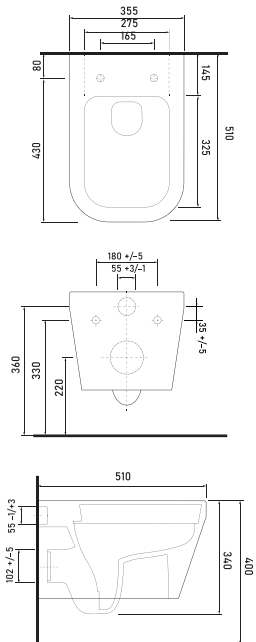

Technical Drawings