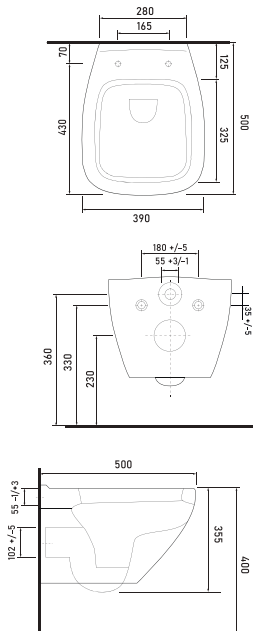

Technical Drawings