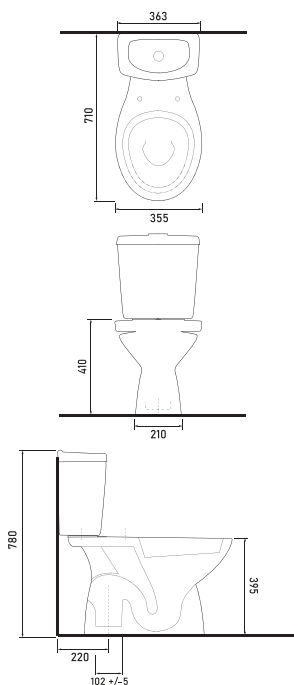

Technical Drawings