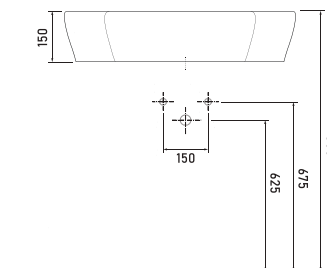

Technical Drawings