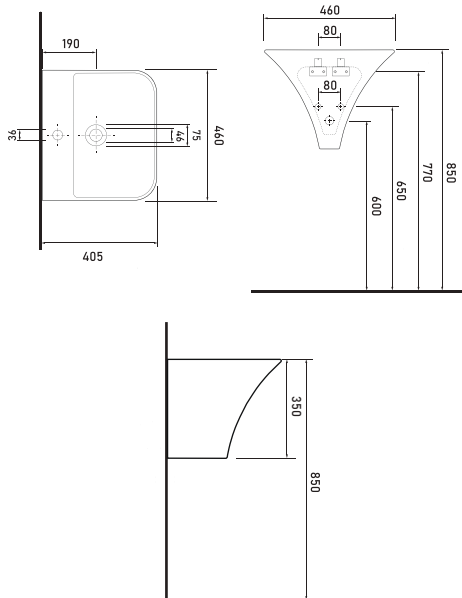

Technical Drawings

SELGE

54461
Monoblock Wall-Hung Washbasin

54303
Rimless
Wall-Mounted WC

Technical Drawings

DIAMAS

87601
Bowl Washbasin with tap hole
 Compatible with bathroom furnitures.

87303
Wall-Mounted WC