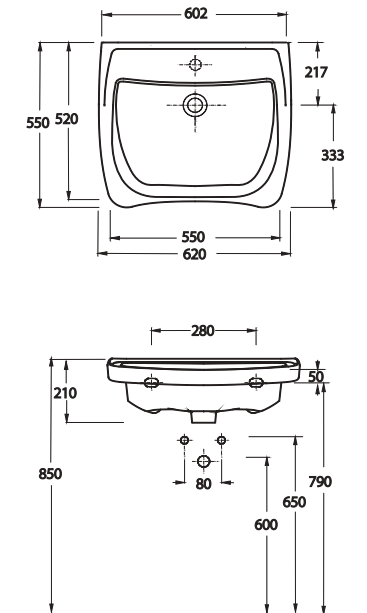

Technical Drawings

Disabled Bathroom Suites

disabled bathroom suites

52601
Disabled Washbasin
 Compatible with exposed siphon.

52103
Disabled WC
 Compatible with 15104 cistern.

52303
Disabled Wall-Hung WC

Technical Drawings