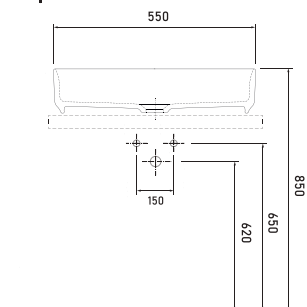

Technical Drawings