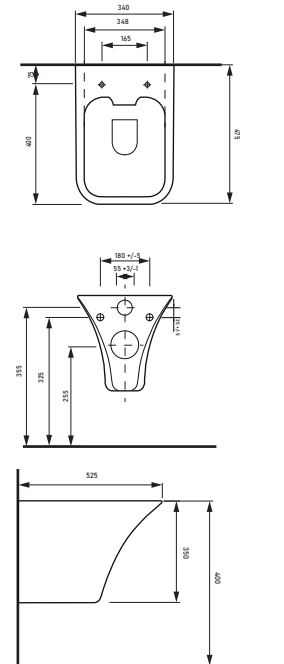

Technical Drawings