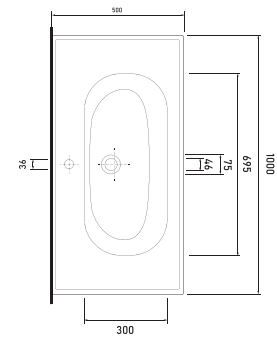

Technical Drawings

vessel basins

48601 PUNTA - 60cm
Washbasin with tap hole
Compatible with
bathroom furnitures.

48801 PUNTA - 80cm
Washbasin with tap hole
Compatible with
bathroom furnitures.

48021 PUNTA - 100cm
Washbasin with tap hole
Compatible with
bathroom furnitures.

Technical Drawings

vessel basins

93651 KARYA - 65cm
Washbasin with tap hole
Compatible with
bathroom furnitures.

93801 KARYA - 80cm
Washbasin with tap hole
Compatible with
bathroom furnitures.

93021 KARYA - 100cm
Washbasin with tap hole
Compatible with
bathroom furnitures.

Technical Drawings

vessel basins

81451 HIERA - 45cm
Washbasin with tap hole
Compatible with
bathroom furnitures.

81561 HIERA - 55cm
Washbasin with tap hole
Compatible with
bathroom furnitures.

78621 TEOS - 61cm
Washbasin with tap hole
Compatible with
bathroom furnitures.