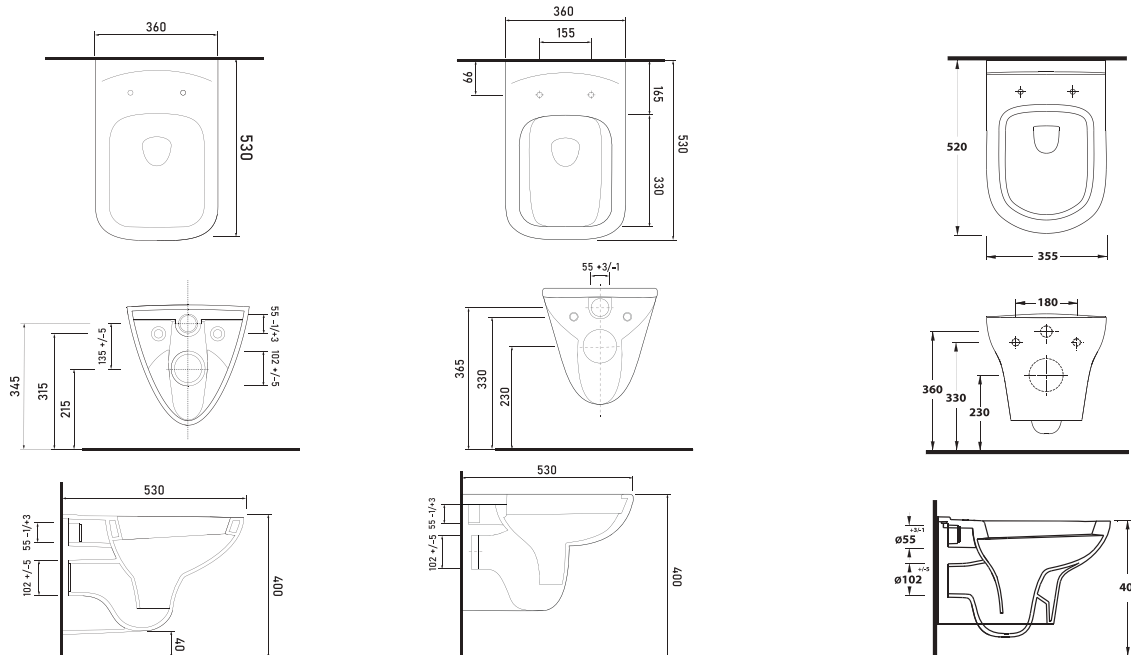

Technical Drawings