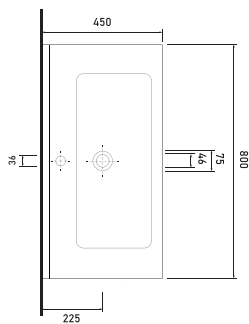

Technical Drawings

vessel basins

31601 ALINDA - 60cm
Washbasin with tap hole
Compatible with
bathroom furnitures.

31801 ALINDA - 80cm
Washbasin with tap hole
Compatible with
bathroom furnitures.

31021 ALINDA - 100cm
Washbasin with tap hole
Compatible with
bathroom furnitures.

Technical Drawings

vessel basins

72601 TYANA - 60 cm
Washbasin with tap hole
Compatible with
bathroom furnitures.

72801 TYANA - 80 cm
Washbasin with tap hole
Compatible with
bathroom furnitures.

72021 TYANA - 100 cm
Washbasin with tap hole
Compatible with
bathroom furnitures.

Technical Drawings

vessel basins

48601 PUNTA - 60cm
Washbasin with tap hole
Compatible with
bathroom furnitures.

48801 PUNTA - 80cm
Washbasin with tap hole
Compatible with
bathroom furnitures.

48021 PUNTA - 100cm
Washbasin with tap hole
Compatible with
bathroom furnitures.

Technical Drawings

vessel basins

93651 KARYA - 65cm
Washbasin with tap hole
Compatible with
bathroom furnitures.

93801 KARYA - 80cm
Washbasin with tap hole
Compatible with
bathroom furnitures.

93021 KARYA - 100cm
Washbasin with tap hole
Compatible with
bathroom furnitures.