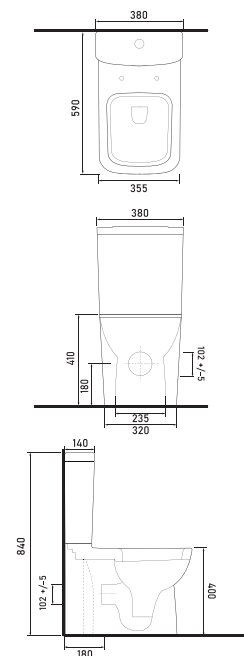

Technical Drawings