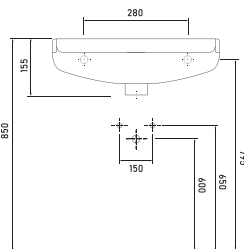

Technical Drawings