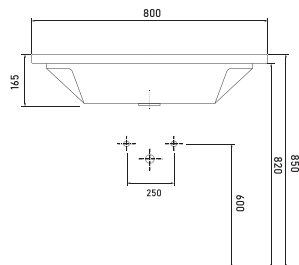

Technical Drawings

vessel basins

31601 ALINDA - 60cm
Washbasin with tap hole
Compatible with
bathroom furnitures.

31801 ALINDA - 80cm
Washbasin with tap hole
Compatible with
bathroom furnitures.

31021 ALINDA - 100cm
Washbasin with tap hole
Compatible with
bathroom furnitures.

Technical Drawings

vessel basins

72601 TYANA - 60 cm
Washbasin with tap hole
Compatible with
bathroom furnitures.

72801 TYANA - 80 cm
Washbasin with tap hole
Compatible with
bathroom furnitures.

72021 TYANA - 100 cm
Washbasin with tap hole
Compatible with
bathroom furnitures.

Technical Drawings

vessel basins

48601 PUNTA - 60cm
Washbasin with tap hole
Compatible with
bathroom furnitures.

48801 PUNTA - 80cm
Washbasin with tap hole
Compatible with
bathroom furnitures.

48021 PUNTA - 100cm
Washbasin with tap hole
Compatible with
bathroom furnitures.