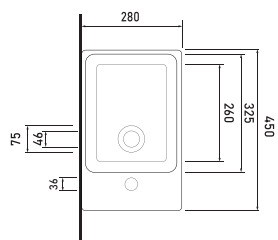

Technical Drawings