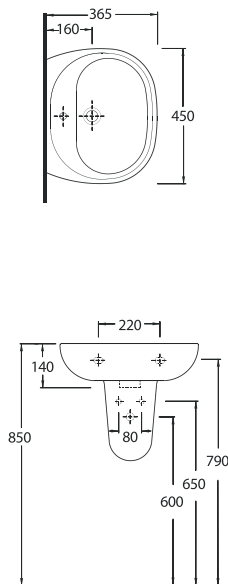

Technical Drawings