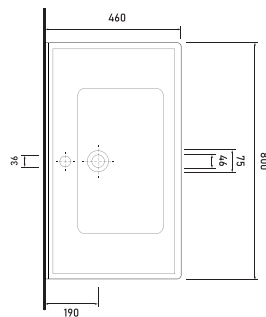

Technical Drawings

vessel basins

31601 ALINDA - 60cm
Washbasin with tap hole
Compatible with
bathroom furnitures.

31801 ALINDA - 80cm
Washbasin with tap hole
Compatible with
bathroom furnitures.

31021 ALINDA - 100cm
Washbasin with tap hole
Compatible with
bathroom furnitures.

Technical Drawings

vessel basins

72601 TYANA - 60 cm
Washbasin with tap hole
Compatible with
bathroom furnitures.

72801 TYANA - 80 cm
Washbasin with tap hole
Compatible with
bathroom furnitures.

72021 TYANA - 100 cm
Washbasin with tap hole
Compatible with
bathroom furnitures.

Technical Drawings

vessel basins

48601 PUNTA - 60cm
Washbasin with tap hole
Compatible with
bathroom furnitures.

48801 PUNTA - 80cm
Washbasin with tap hole
Compatible with
bathroom furnitures.

48021 PUNTA - 100cm
Washbasin with tap hole
Compatible with
bathroom furnitures.