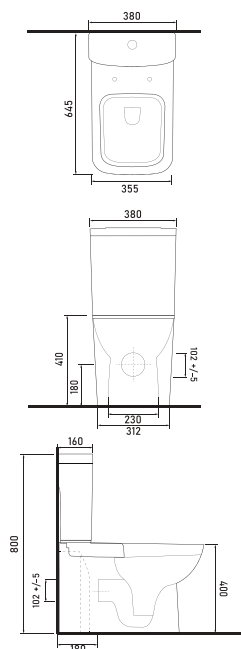

Technical Drawings