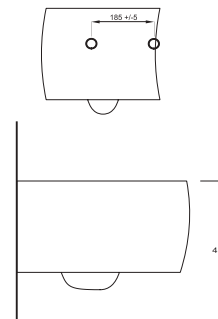

VELERO

89601
Washbasin without tap hole
 Compatible with bathroom furnitures.

89303
Rimless
Wall-Mounted WC

89205
Wall-Mounted Bidet

Technical Drawings

CATAMARAN

2018 WINNER
**EUROPEAN
PRODUCT
DESIGN
AWARD**