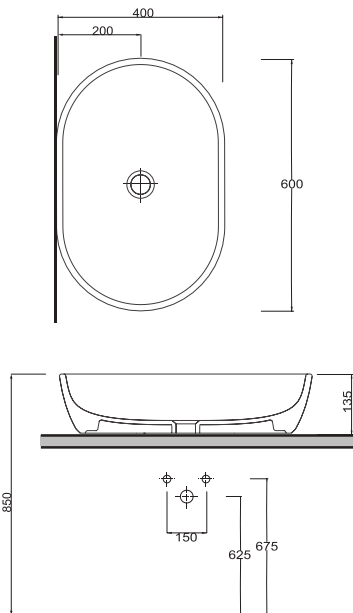

Technical Drawings