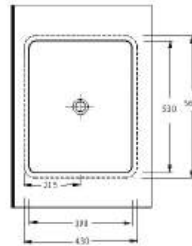

Technical Drawings