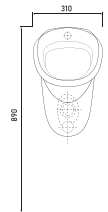

Technical Drawings