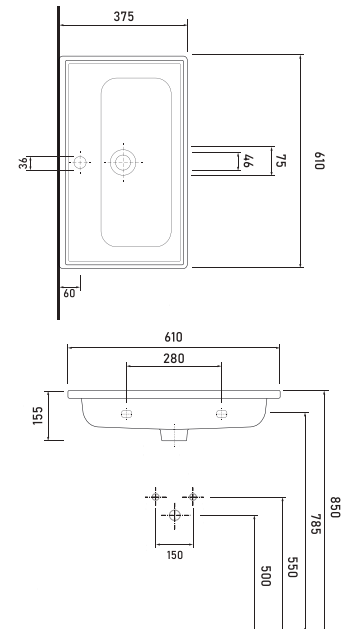

Technical Drawings