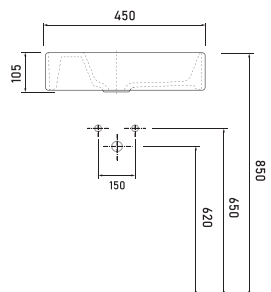

Technical Drawings