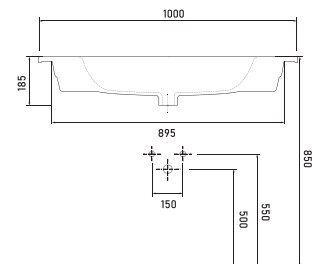

Technical Drawings

vessel basins

48601 PUNTA - 60cm
Washbasin with tap hole
Compatible with
bathroom furnitures.

48801 PUNTA - 80cm
Washbasin with tap hole
Compatible with
bathroom furnitures.

48021 PUNTA - 100cm
Washbasin with tap hole
Compatible with
bathroom furnitures.

Technical Drawings

vessel basins

93651 KARYA - 65cm
Washbasin with tap hole
Compatible with
bathroom furnitures.

93801 KARYA - 80cm
Washbasin with tap hole
Compatible with
bathroom furnitures.

93021 KARYA - 100cm
Washbasin with tap hole
Compatible with
bathroom furnitures.

Technical Drawings

vessel basins

81451 HIERA - 45cm
Washbasin with tap hole
Compatible with
bathroom furnitures.

81561 HIERA - 55cm
Washbasin with tap hole
Compatible with
bathroom furnitures.

78621 TEOS - 61cm
Washbasin with tap hole
Compatible with
bathroom furnitures.