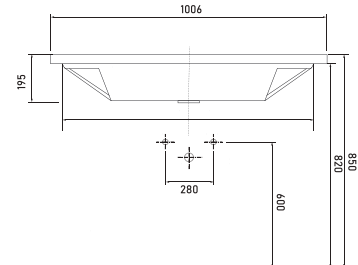

Technical Drawings

vessel basins

31601 ALINDA - 60cm
Washbasin with tap hole
Compatible with
bathroom furnitures.

31801 ALINDA - 80cm
Washbasin with tap hole
Compatible with
bathroom furnitures.

31021 ALINDA - 100cm
Washbasin with tap hole
Compatible with
bathroom furnitures.

Technical Drawings

vessel basins

72601 TYANA - 60 cm
Washbasin with tap hole
Compatible with
bathroom furnitures.

72801 TYANA - 80 cm
Washbasin with tap hole
Compatible with
bathroom furnitures.

72021 TYANA - 100 cm
Washbasin with tap hole
Compatible with
bathroom furnitures.

Technical Drawings

vessel basins

48601 PUNTA - 60cm
Washbasin with tap hole
Compatible with
bathroom furnitures.

48801 PUNTA - 80cm
Washbasin with tap hole
Compatible with
bathroom furnitures.

48021 PUNTA - 100cm
Washbasin with tap hole
Compatible with
bathroom furnitures.