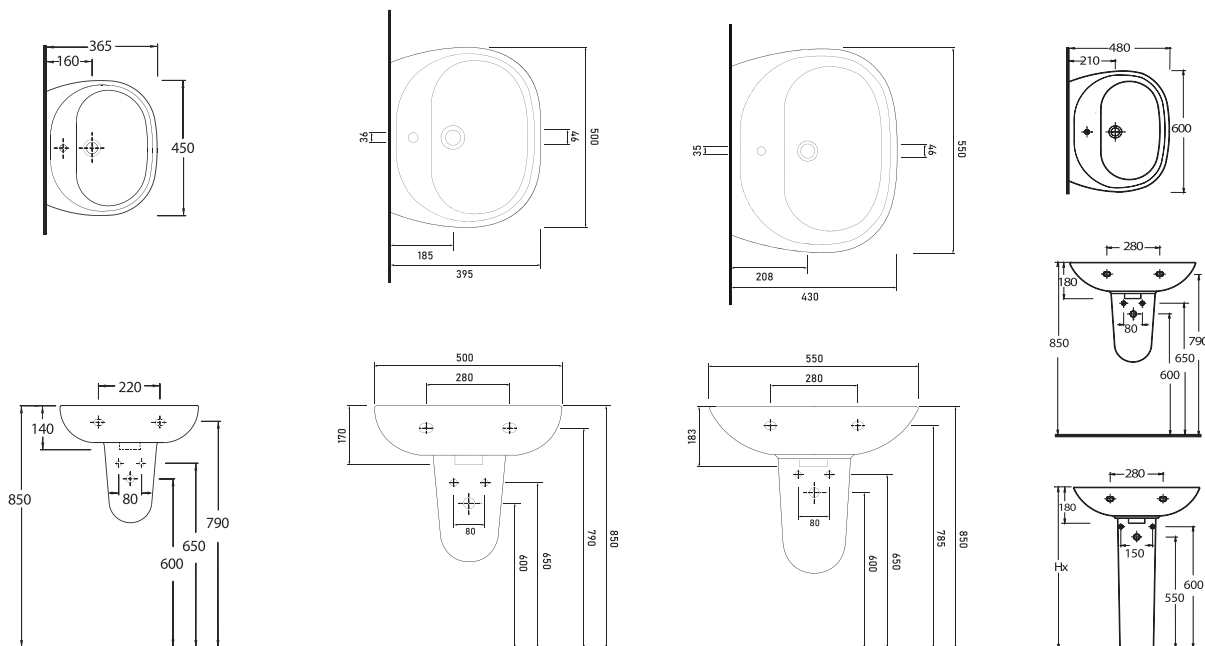

Technical Drawings