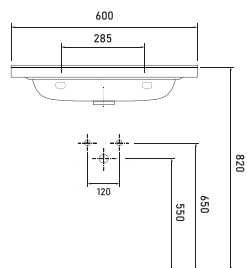

Technical Drawings

vessel basins

72601 TYANA - 60 cm
Washbasin with tap hole
Compatible with
bathroom furnitures.

72801 TYANA - 80 cm
Washbasin with tap hole
Compatible with
bathroom furnitures.

72021 TYANA - 100 cm
Washbasin with tap hole
Compatible with
bathroom furnitures.

Technical Drawings

vessel basins

48601 PUNTA - 60cm
Washbasin with tap hole
Compatible with
bathroom furnitures.

48801 PUNTA - 80cm
Washbasin with tap hole
Compatible with
bathroom furnitures.

48021 PUNTA - 100cm
Washbasin with tap hole
Compatible with
bathroom furnitures.

Technical Drawings

vessel basins

93651 KARYA - 65cm
Washbasin with tap hole
Compatible with
bathroom furnitures.

93801 KARYA - 80cm
Washbasin with tap hole
Compatible with
bathroom furnitures.

93021 KARYA - 100cm
Washbasin with tap hole
Compatible with
bathroom furnitures.