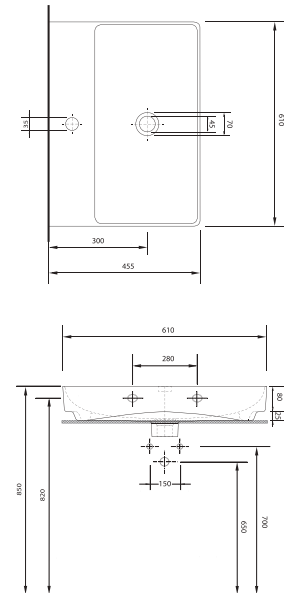

Technical Drawings