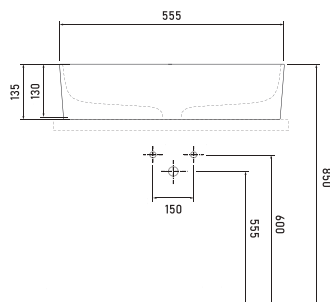

Technical Drawings