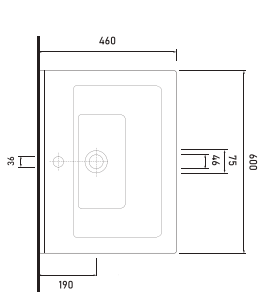

Technical Drawings

vessel basins

31601 ALINDA - 60cm
Washbasin with tap hole
Compatible with
bathroom furnitures.

31801 ALINDA - 80cm
Washbasin with tap hole
Compatible with
bathroom furnitures.

31021 ALINDA - 100cm
Washbasin with tap hole
Compatible with
bathroom furnitures.

Technical Drawings

vessel basins

72601 TYANA - 60 cm
Washbasin with tap hole
Compatible with
bathroom furnitures.

72801 TYANA - 80 cm
Washbasin with tap hole
Compatible with
bathroom furnitures.

72021 TYANA - 100 cm
Washbasin with tap hole
Compatible with
bathroom furnitures.