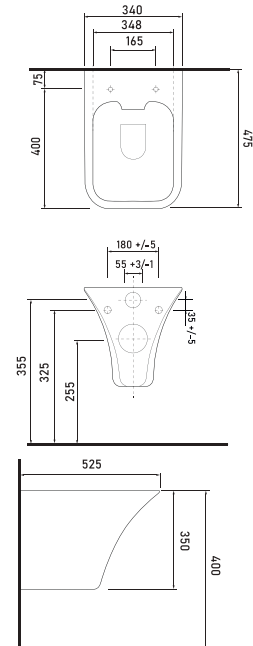

Technical Drawings

SELGE

54461
Monoblock Wall-Hung Washbasin

54303
Rimless
Wall-Mounted WC

Technical Drawings

DIAMAS

87601
Bowl Washbasin with tap hole
 Compatible with bathroom furnitures.

87303
Wall-Mounted WC