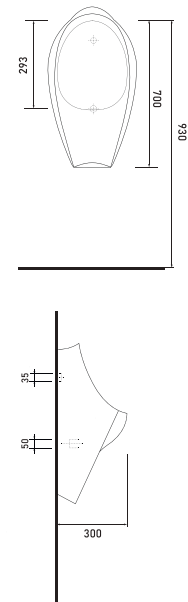

Technical Drawings