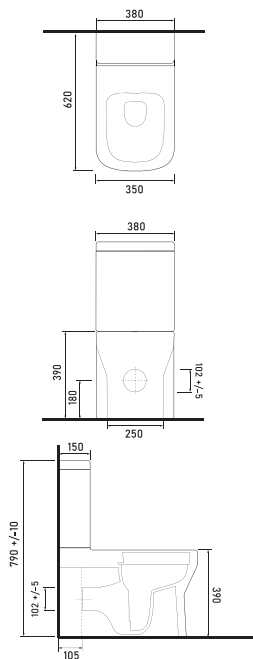

Technical Drawings