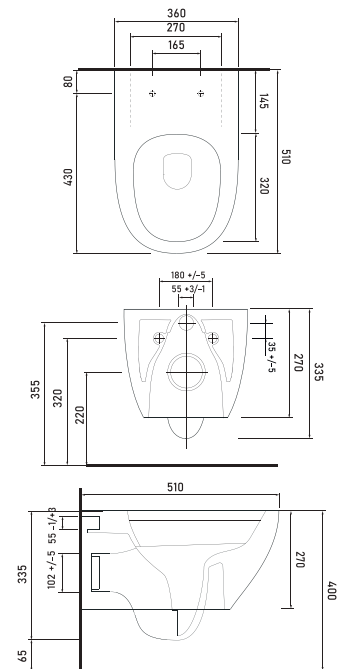

Technical Drawings

wall hung closets

87303 DIAMAS
Wall-Mounted WC

88313 KNIDOS
White Rimless
Wall-Mounted WC

88323 KNIDOS
Spinflush
Wall-Mounted WC

Technical Drawings

wall hung closets

86303 ALVONA
Wall-Mounted WC