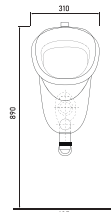

Technical Drawings