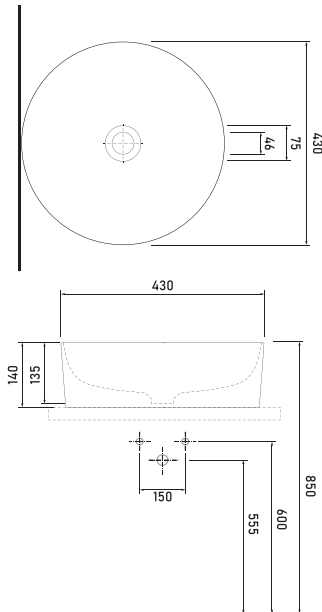

Technical Drawings

vessel basins

31601 ALINDA - 60cm
Washbasin with tap hole
Compatible with
bathroom furnitures.

31801 ALINDA - 80cm
Washbasin with tap hole
Compatible with
bathroom furnitures.

31021 ALINDA - 100cm
Washbasin with tap hole
Compatible with
bathroom furnitures.