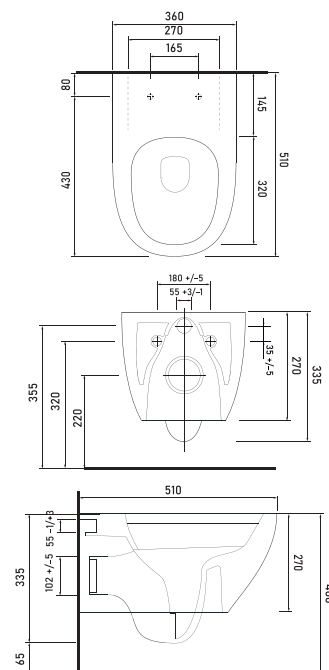

Technical Drawings