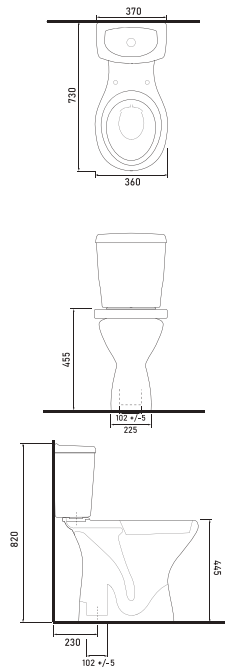

Technical Drawings

Disabled Bathroom Suites

disabled bathroom suites

52601
Disabled Washbasin
 Compatible with exposed siphon.

52103
Disabled WC
 Compatible with 15104 cistern.

52303
Disabled Wall-Hung WC

Technical Drawings