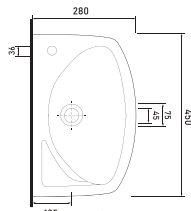

Technical Drawings