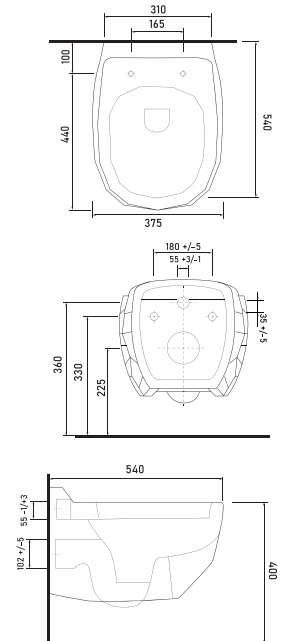

Technical Drawings