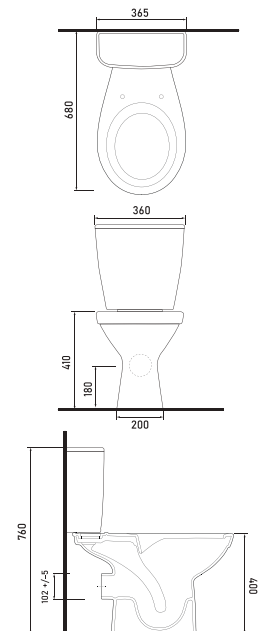

14103
Closed Coupled WC
(S-Trap)
 Compatible with
 14104 cistern.

14303
Wall-Mounted WC

14253
Closed Coupled WC
(P-Trap)
 Compatible with
 14104 cistern.

Technical Drawings

OLYMPOS

39303
Wall-Mounted WC

39353
Rimless
Wall-Mounted WC