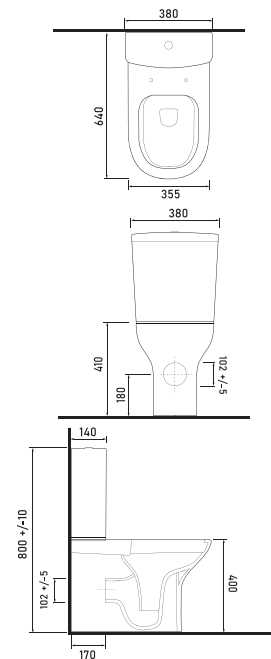

Technical Drawings

PELLA

77303
Wall-Mounted WC

77453
Rimless
Back to Wall WC

Technical Drawings

КАРЬА

15601
Washbasin
 Compatible with 16302
 half pedestal and 15102
 full pedestal.

15103
Close Coupled WC
(S-Trap)
 Compatible with
 15104 cistern.