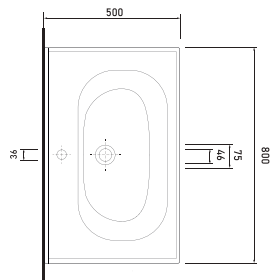

Technical Drawings

vessel basins

72601 TYANA - 60 cm
Washbasin with tap hole
Compatible with
bathroom furnitures.

72801 TYANA - 80 cm
Washbasin with tap hole
Compatible with
bathroom furnitures.

72021 TYANA - 100 cm
Washbasin with tap hole
Compatible with
bathroom furnitures.

Technical Drawings

vessel basins

48601 PUNTA - 60cm
Washbasin with tap hole
Compatible with
bathroom furnitures.

48801 PUNTA - 80cm
Washbasin with tap hole
Compatible with
bathroom furnitures.

48021 PUNTA - 100cm
Washbasin with tap hole
Compatible with
bathroom furnitures.

Technical Drawings

vessel basins

93651 KARYA - 65cm
Washbasin with tap hole
Compatible with
bathroom furnitures.

93801 KARYA - 80cm
Washbasin with tap hole
Compatible with
bathroom furnitures.

93021 KARYA - 100cm
Washbasin with tap hole
Compatible with
bathroom furnitures.

Technical Drawings

vessel basins

81451 HIERA - 45cm
Washbasin with tap hole
Compatible with
bathroom furnitures.

81561 HIERA - 55cm
Washbasin with tap hole
Compatible with
bathroom furnitures.

78621 TEOS - 61cm
Washbasin with tap hole
Compatible with
bathroom furnitures.