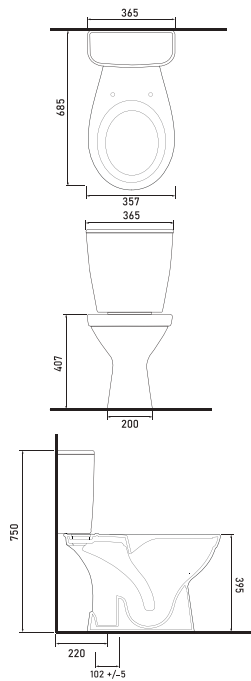

14103
Closed Coupled WC
(S-Trap)
 Compatible with
 14104 cistern.

14303
Wall-Mounted WC

14253
Closed Coupled WC
(P-Trap)
 Compatible with
 14104 cistern.

Technical Drawings

OLYMPOS

39303
Wall-Mounted WC

39353
Rimless
Wall-Mounted WC