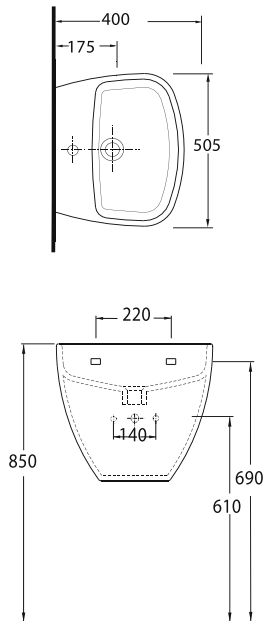

ALVONA

86511
Monoblock Wall-Hung
Washbasin

86303
Wall-Mounted WC

Technical Drawings

DROPIA

82323
Wall-Mounted WC

82393
Rimless
Wall-Mounted WC

Technical Drawings