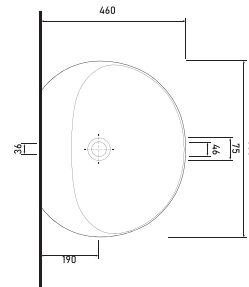

Technical Drawings