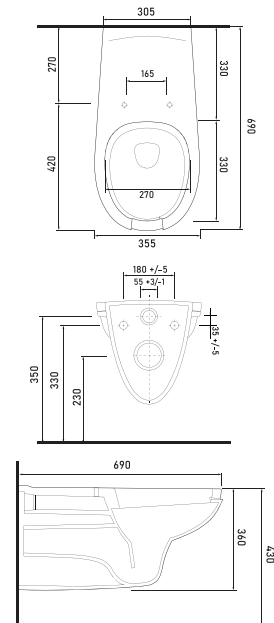

Technical Drawings

Disabled Bathroom Suites

disabled bathroom suites

52601
Disabled Washbasin
 Compatible with exposed siphon.

52103
Disabled WC
 Compatible with 15104 cistern.

52303
Disabled Wall-Hung WC

Technical Drawings