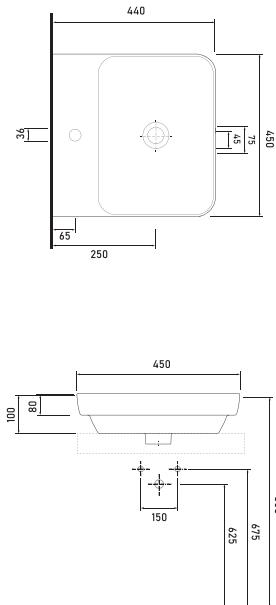

Technical Drawings