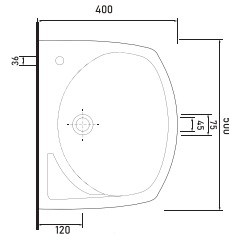

Technical Drawings