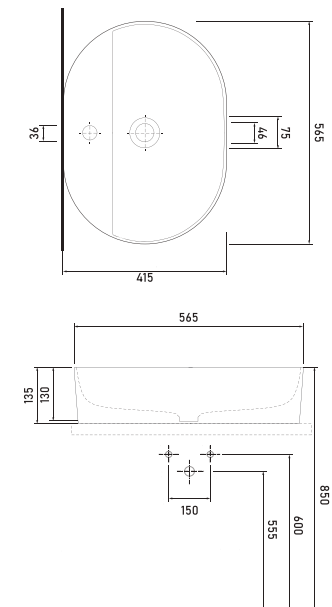

Technical Drawings