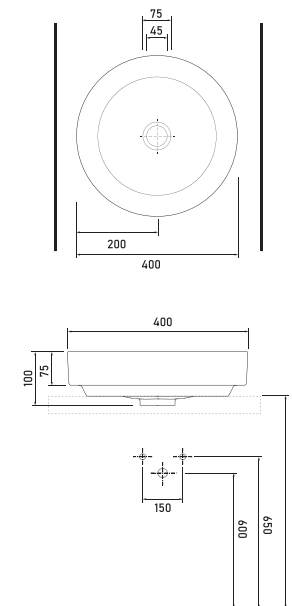

Technical Drawings