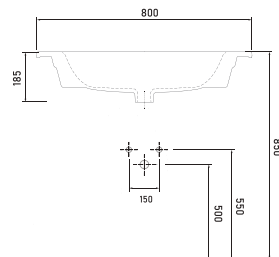

Technical Drawings

vessel basins

48601 PUNTA - 60cm
Washbasin with tap hole
Compatible with
bathroom furnitures.

48801 PUNTA - 80cm
Washbasin with tap hole
Compatible with
bathroom furnitures.

48021 PUNTA - 100cm
Washbasin with tap hole
Compatible with
bathroom furnitures.

Technical Drawings

vessel basins

93651 KARYA - 65cm
Washbasin with tap hole
Compatible with
bathroom furnitures.

93801 KARYA - 80cm
Washbasin with tap hole
Compatible with
bathroom furnitures.

93021 KARYA - 100cm
Washbasin with tap hole
Compatible with
bathroom furnitures.

Technical Drawings

vessel basins

81451 HIERA - 45cm
Washbasin with tap hole
Compatible with
bathroom furnitures.

81561 HIERA - 55cm
Washbasin with tap hole
Compatible with
bathroom furnitures.

78621 TEOS - 61cm
Washbasin with tap hole
Compatible with
bathroom furnitures.