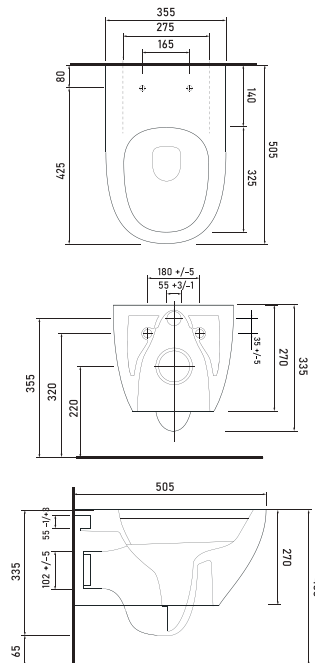

Technical Drawings