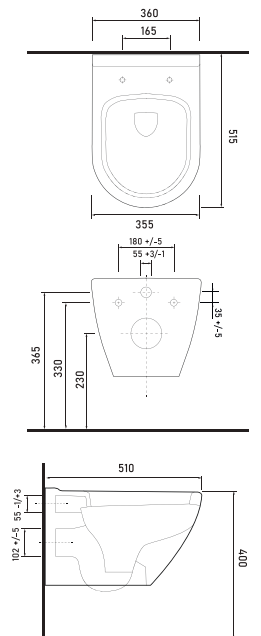

ALVONA

86511
Monoblock Wall-Hung
Washbasin

86303
Wall-Mounted WC

Technical Drawings

DROPIA

82323
Wall-Mounted WC

82393
Rimless
Wall-Mounted WC

Technical Drawings