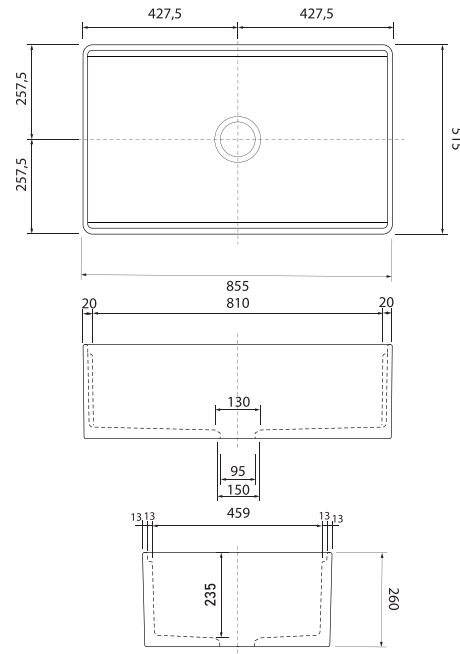

Technical Drawings