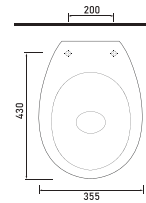

Technical
Drawings

91203 PINARA
P-trap
Close Coupled WC

Technical
Drawings