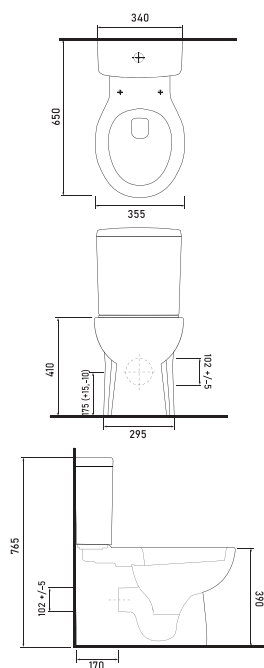

Technical Drawings

10303
Wall-Mounted WC

12403
Back to Wall WC
Compatible with 12114 cistern.

Technical Drawings

ERA

14353
Rimless
Wall-Mounted WC

14363
Rimless
Wall-Mounted WC

Technical Drawings