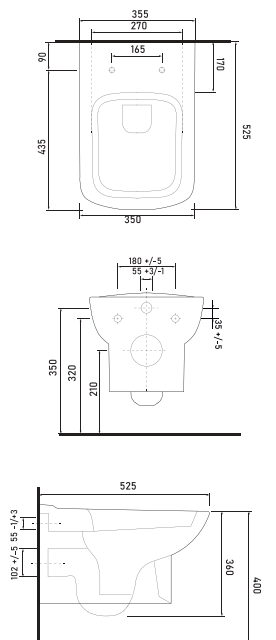

72303
Wall-Mounted WC

72413
COMPACT
Back to Wall WC
 Compatible with
 72224 cistern.

72433
SHORT
Back to Wall WC
 Compatible with
 72234 cistern.

Technical Drawings

LIKYA

10451
Oval Washbasin
 Compatible with 10202
 half pedestal and 60402
 full pedestal.