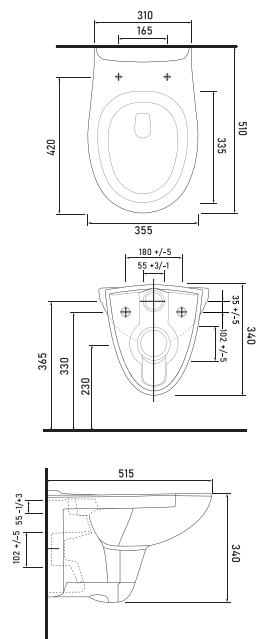

Technical Drawings

10303
Wall-Mounted WC

12403
Back to Wall WC
Compatible with 12114 cistern.

Technical Drawings

ERA

14353
Rimless
Wall-Mounted WC

14363
Rimless
Wall-Mounted WC

Technical Drawings