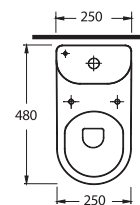

Technical Drawings