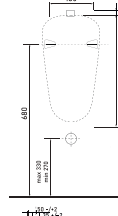

Technical Drawings