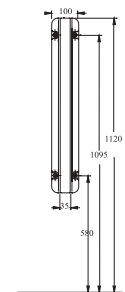

Technical Drawings