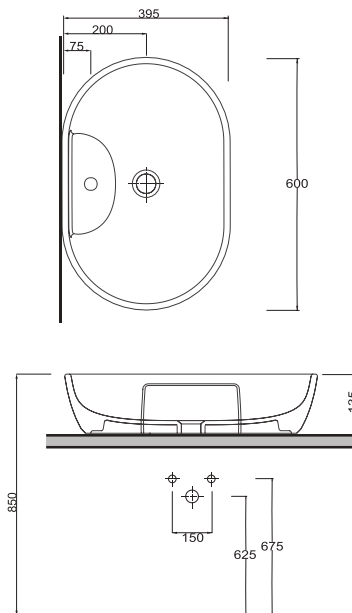

Technical Drawings