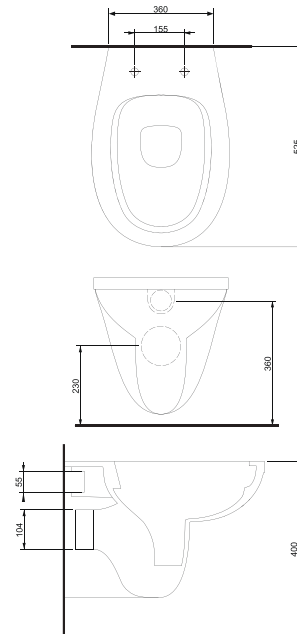

wall hung closets

14303 ERA
Wall-Mounted WC

14353 ERA
Rimless
Wall-Mounted WC

14363 ERA
Rimless
Wall-Mounted WC

Technical Drawings

wall hung closets

39303 OLYMPOS
Wall-Mounted WC

39353 OLYMPOS
Rimless
Wall-Mounted WC