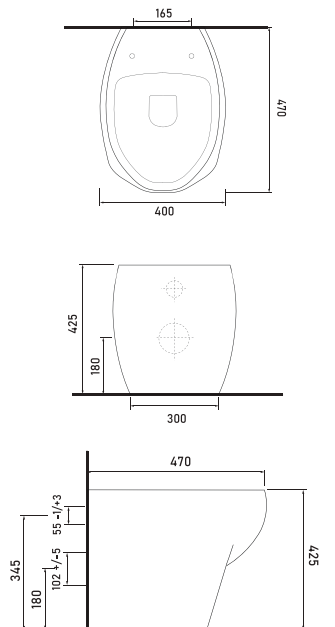

Technical Drawings