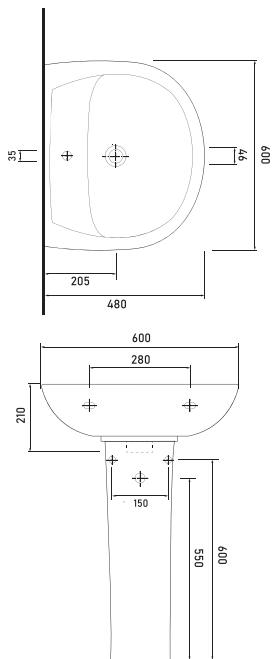

Technical Drawings