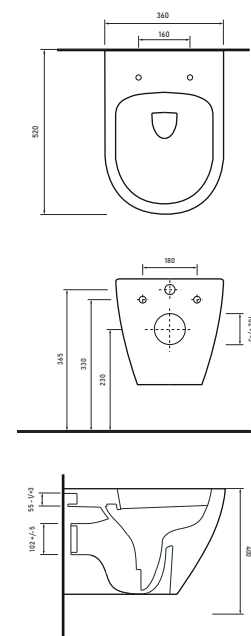

ALVONA

86511
Monoblock Wall-Hung
Washbasin

86303
Wall-Mounted WC

Technical Drawings

DROPIA

82323
Wall-Mounted WC

82393
Rimless
Wall-Mounted WC

Technical Drawings