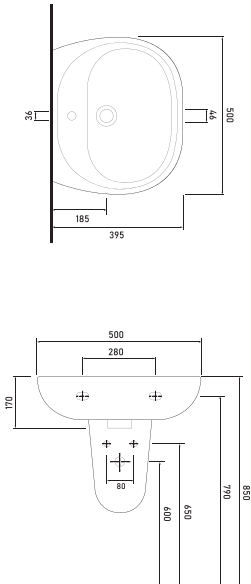

Technical Drawings