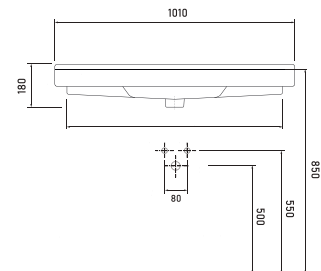

Technical Drawings

vessel basins

31601 ALINDA - 60cm
Washbasin with tap hole
Compatible with
bathroom furnitures.

31801 ALINDA - 80cm
Washbasin with tap hole
Compatible with
bathroom furnitures.

31021 ALINDA - 100cm
Washbasin with tap hole
Compatible with
bathroom furnitures.

Technical Drawings

vessel basins

72601 TYANA - 60 cm
Washbasin with tap hole
Compatible with
bathroom furnitures.

72801 TYANA - 80 cm
Washbasin with tap hole
Compatible with
bathroom furnitures.

72021 TYANA - 100 cm
Washbasin with tap hole
Compatible with
bathroom furnitures.