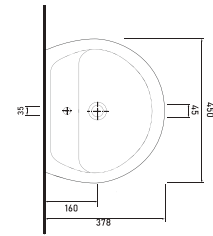

Technical Drawings