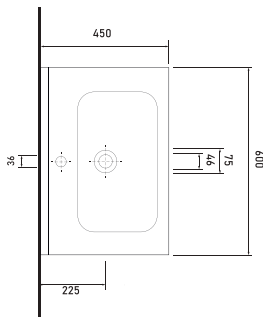

Technical Drawings

vessel basins

31601 ALINDA - 60cm
Washbasin with tap hole
Compatible with
bathroom furnitures.

31801 ALINDA - 80cm
Washbasin with tap hole
Compatible with
bathroom furnitures.

31021 ALINDA - 100cm
Washbasin with tap hole
Compatible with
bathroom furnitures.

Technical Drawings

vessel basins

72601 TYANA - 60 cm
Washbasin with tap hole
Compatible with
bathroom furnitures.

72801 TYANA - 80 cm
Washbasin with tap hole
Compatible with
bathroom furnitures.

72021 TYANA - 100 cm
Washbasin with tap hole
Compatible with
bathroom furnitures.

Technical Drawings

vessel basins

48601 PUNTA - 60cm
Washbasin with tap hole
Compatible with
bathroom furnitures.

48801 PUNTA - 80cm
Washbasin with tap hole
Compatible with
bathroom furnitures.

48021 PUNTA - 100cm
Washbasin with tap hole
Compatible with
bathroom furnitures.

Technical Drawings

vessel basins

93651 KARYA - 65cm
Washbasin with tap hole
Compatible with
bathroom furnitures.

93801 KARYA - 80cm
Washbasin with tap hole
Compatible with
bathroom furnitures.

93021 KARYA - 100cm
Washbasin with tap hole
Compatible with
bathroom furnitures.