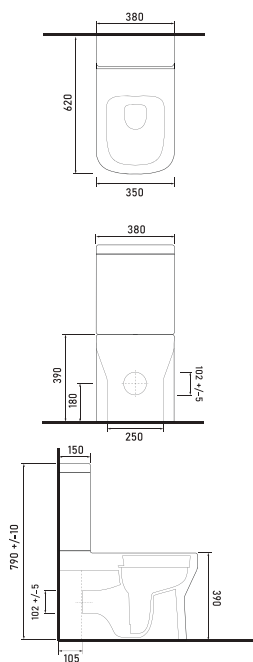

Technical Drawings

81403
Back to Wall WC
 Compatible with
 72224 concealed cistern.

81303
Spinflush
Rimless Wall-Mounted WC

Technical Drawings

TYANA

72551
Washbasin with tap hole
 Compatible with
 78312 half pedestal.